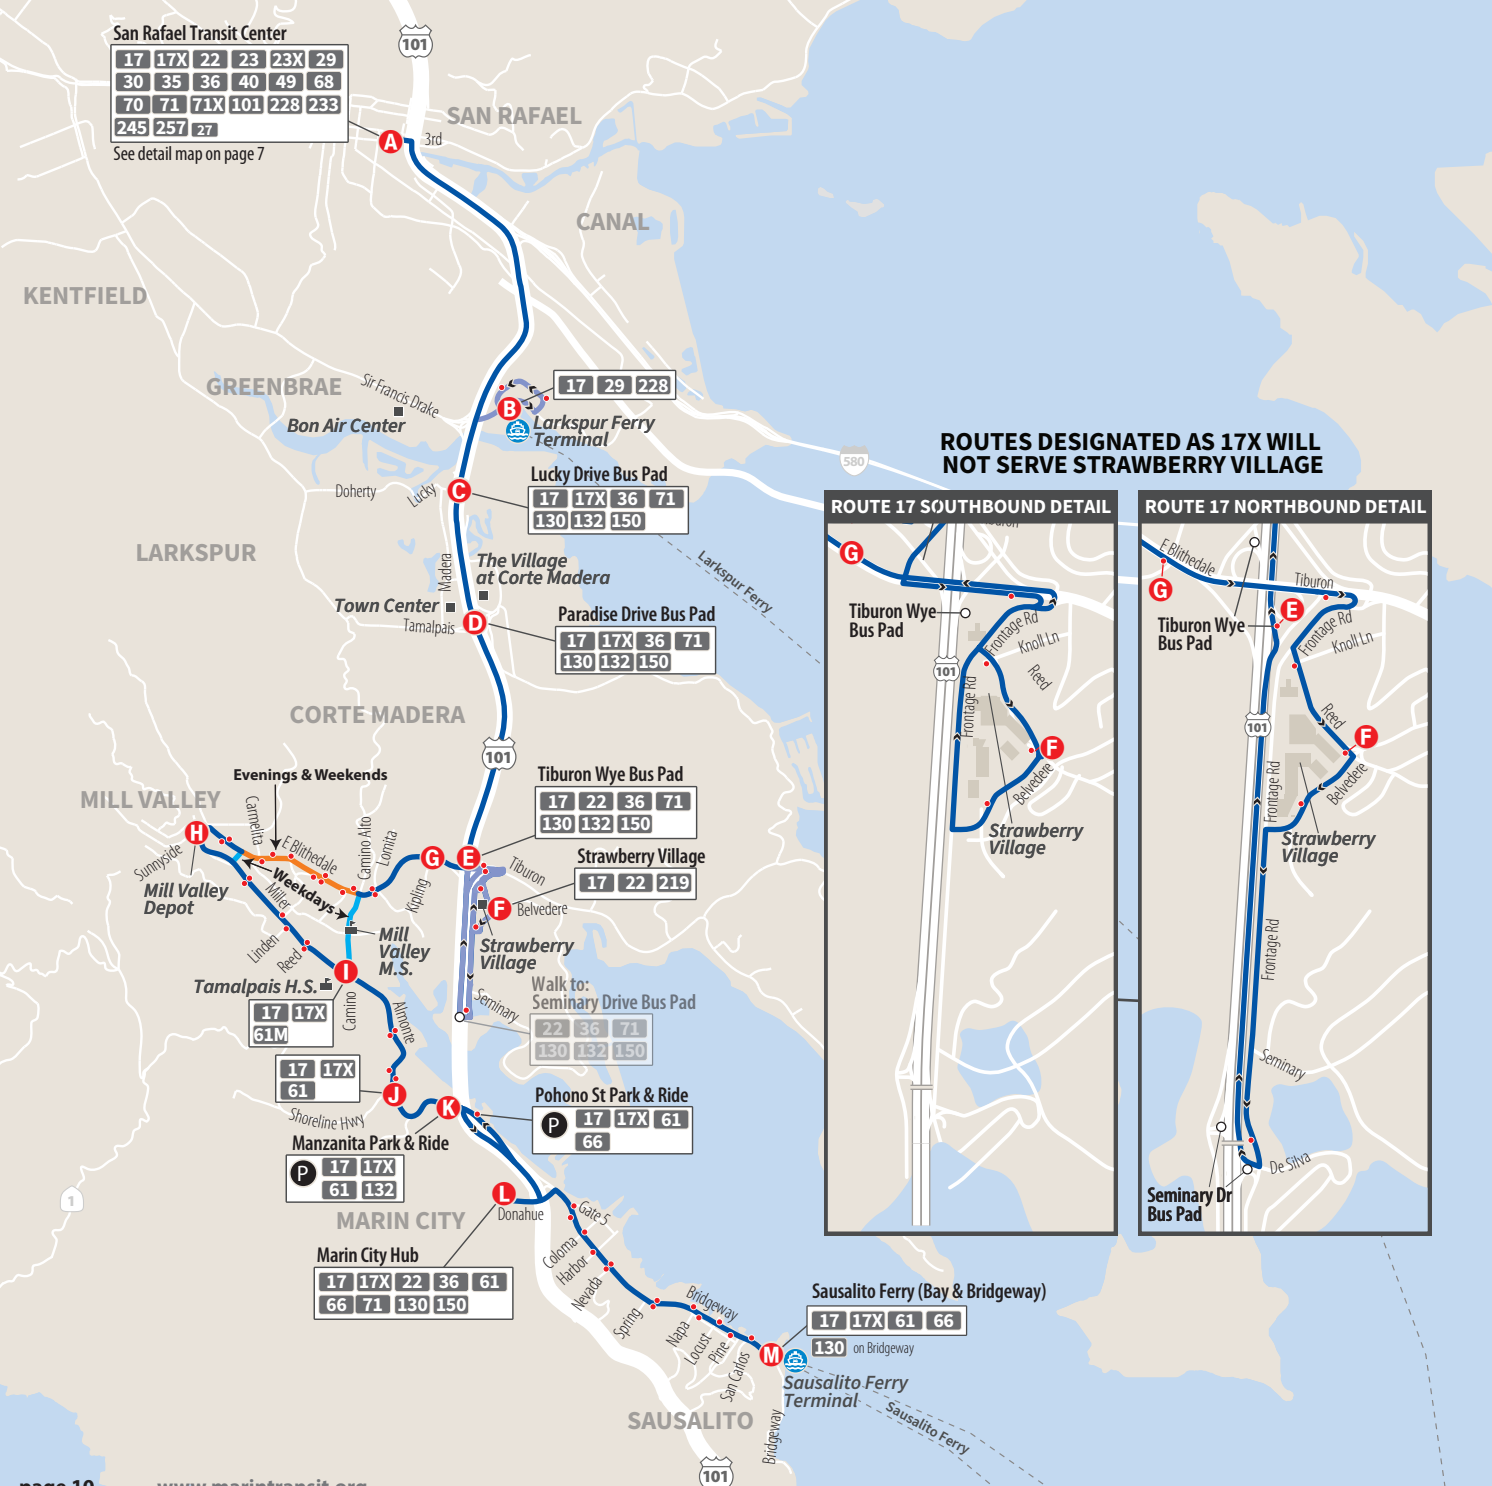

17	17X	22	23	23X	29
30	35	36	40	49	68
70	71	71X	101	228	233
245	257	27			

See detail map on page 7

ROUTES DESIGNATED AS 17X WILL NOT SERVE STRAWBERRY VILLAGE