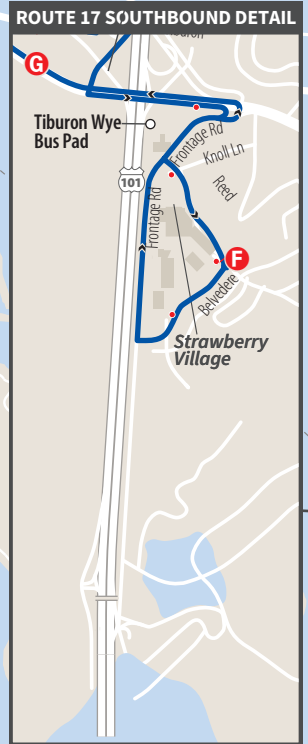

Monday-Friday

Southbound to Sausalito

	A	C	D	F	G	H	I	J	K	L	M
AM	5:30	5:34	5:36	5:43	5:47	5:54	5:59	6:04	6:09	6:12	6:22
1	6:00	6:04	6:06	6:13	6:17	6:24	6:29	6:34	6:39	6:42	6:52
1	6:30	6:34	6:36	6:43	6:47	6:54	6:59	7:05	7:10	7:13	7:23
1	7:00	7:04	7:06	7:13	7:17	7:24	7:29	7:34	7:39	7:42	7:52
1	7:30	7:34	7:36	7:43	7:47	7:54	7:59	8:05	8:10	8:13	8:23
1	8:00	8:04	8:06	8:13	8:17	8:24	8:29	8:34	8:39	8:42	8:52
1	8:30	8:34	8:36	8:43	8:47	8:54	8:59	9:05	9:10	9:13	9:23
1	9:00	9:04	9:06	9:13	9:17	9:24	9:29	9:34	9:39	9:42	9:52
1	10:30	10:34	10:36	10:43	10:47	10:54	11:01	11:06	11:11	11:14	11:24
PM	11:30	11:34	11:36	11:43	11:47	11:54	12:01	12:06	12:11	12:14	12:24
1	12:30	12:34	12:36	12:43	12:47	12:54	1:01	1:06	1:11	1:14	1:24
1	1:30	1:34	1:36	1:43	1:47	1:54	2:01	2:06	2:11	2:14	2:24
1	2:30	2:34	2:36	2:43	2:47	2:54	3:01	3:06	3:11	3:14	3:24
1	3:00	3:04	3:06	3:13	3:17	3:24	3:31	3:36	3:41	3:44	3:54
1	3:30	3:34	3:36	3:43	3:47	3:54	4:01	4:06	4:11	4:14	4:24
1	4:00	4:04	4:06	4:13	4:17	4:24	4:31	4:36	4:41	4:44	4:54
1	4:30	4:34	4:36	4:43	4:47	4:54	5:01	5:06	5:11	5:14	5:24
1	5:30	5:34	5:36	5:43	5:47	5:54	5:59	6:04	6:09	6:12	6:22
1	6:30	6:34	6:36	6:43	6:47	6:54	6:59	7:04	7:09	7:12	7:22
1	7:30	7:34	7:36	7:43	7:47	7:54	7:59	8:04	8:09	8:12	8:22
1	8:30	8:34	8:36	8:43	8:47	8:54	8:59	9:04	9:09	9:12	9:22
1	9:30	9:34	9:36	9:43	9:47	9:54	9:59	10:04	10:09	10:12	10:22

Northbound to San Rafael

	M	L	K	J	I	H	G	F	E	D	C	B	A
AM	6:28	6:38		6:46	6:50	6:55	7:02	7:07	7:10	7:11	7:16	7:18	7:25
1	7:10	7:20		7:26	7:30	7:35	7:42				7:47	7:50	7:55
1	7:33	7:43		7:49	7:53	7:58	8:10				8:15	8:17	8:25
1	7:59	8:09		8:15	8:19	8:24	8:36				8:41	8:43	8:55
1	8:29	8:39		8:45	8:49	8:54	9:06				9:11	9:13	9:25
1	8:59	9:09		9:15	9:19	9:24	9:36				9:41	9:43	9:55
1	9:29	9:39		9:45	9:49	9:54	10:06				10:11	10:13	10:25
1	10:29	10:39		10:45	10:49	10:54	11:06				11:11	11:13	11:25
PM	11:29	11:39		11:45	11:49	11:54	12:06				12:11	12:13	12:25
1	12:29	12:39		12:45	12:49	12:54	1:06				1:11	1:13	1:25
1	1:29	1:39		1:45	1:49	1:54	2:06				2:11	2:13	2:25
1	2:29	2:39		2:45	2:49	2:54	3:06				3:11	3:13	3:25
1	2:59	3:09		3:15	3:19	3:24	3:36				3:41	3:43	3:55
1	3:29	3:39		3:45	3:49	3:54	4:06				4:11	4:13	4:25
1	3:59	4:09		4:15	4:19	4:24	4:36				4:41	4:43	4:55
1	4:29	4:39		4:45	4:49	4:54	5:06				5:11	5:13	5:25
1	5:03	5:13		5:19	5:23	5:28	5:35				5:40	5:43	5:55
1	5:27	5:39		5:45	5:49	5:54	6:01	6:06	6:06	6:07	6:12	6:14	6:25
1	6:27	6:39		6:45	6:49	6:54	7:01	7:06	7:06	7:07	7:12	7:14	7:25
1	7:29	7:39		7:47	7:51	7:56	8:03	8:08	8:08	8:09	8:14	8:16	8:25
1	8:29	8:39		8:45	8:49	8:54	9:00	9:04	9:04	9:05	9:11	9:14	9:25
1	9:29	9:39		9:45	9:49	9:54	10:00	10:04	10:04	10:05	10:11	10:14	10:25
1	10:29	10:39		10:45	10:49	10:54	11:00	11:04	11:04	11:05	11:11	11:14	11:25

Saturday/Sunday/Holiday

Southbound to Sausalito