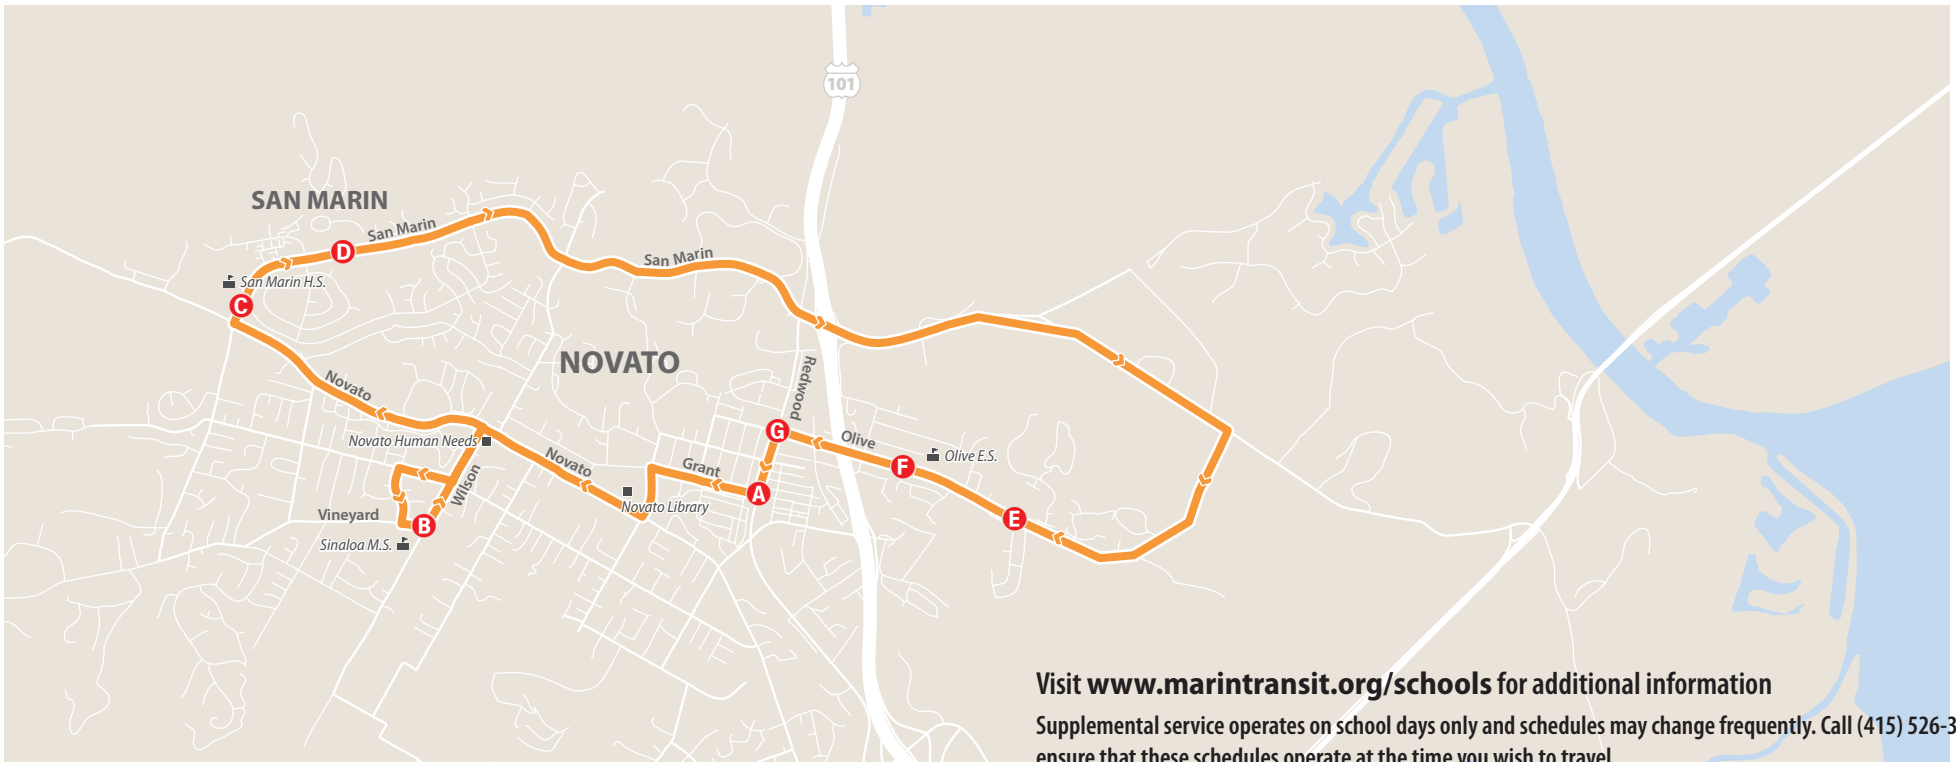

2022-2023

Route 654 Olive - San Marin High School - Sinaloa Middle School - Novato

Effective August 16, 2022

Sinaloa MS/San Marin HS

School Days Only

Eastbound to Olive/Novato

	Redwood Blvd & Grant Av A	Sinaloa Middle School Vineyard Rd B	San Marin High School San Marin & San Carlos C	San Marin Dr & San Andreas Dr D	Olive Av & Lea Dr E	Olive Av & Westwood Dr F	Redwood Blvd & Olive Av G	Redwood Blvd & Grant Av A	
PM	1:20	1:50	2:00	2:05	2:15	2:16	2:20	2:22	W
	2:20	2:50	3:00	3:05	3:15	3:16	3:20	3:22	MTRF

Westbound to Downtown Novato

Route 654 operates eastbound service in the afternoon only and does not operate westbound in the morning. Alternative service is provided on Route 251.

MTRF Trip operates each school day except Wednesdays.

W Trip operates only on Wednesdays which are school days.

Visit www.marintransit.org/schools for additional information

Supplemental service operates on school days only and schedules may change frequently. Call (415) 526-3239 to ensure that these schedules operate at the time you wish to travel.