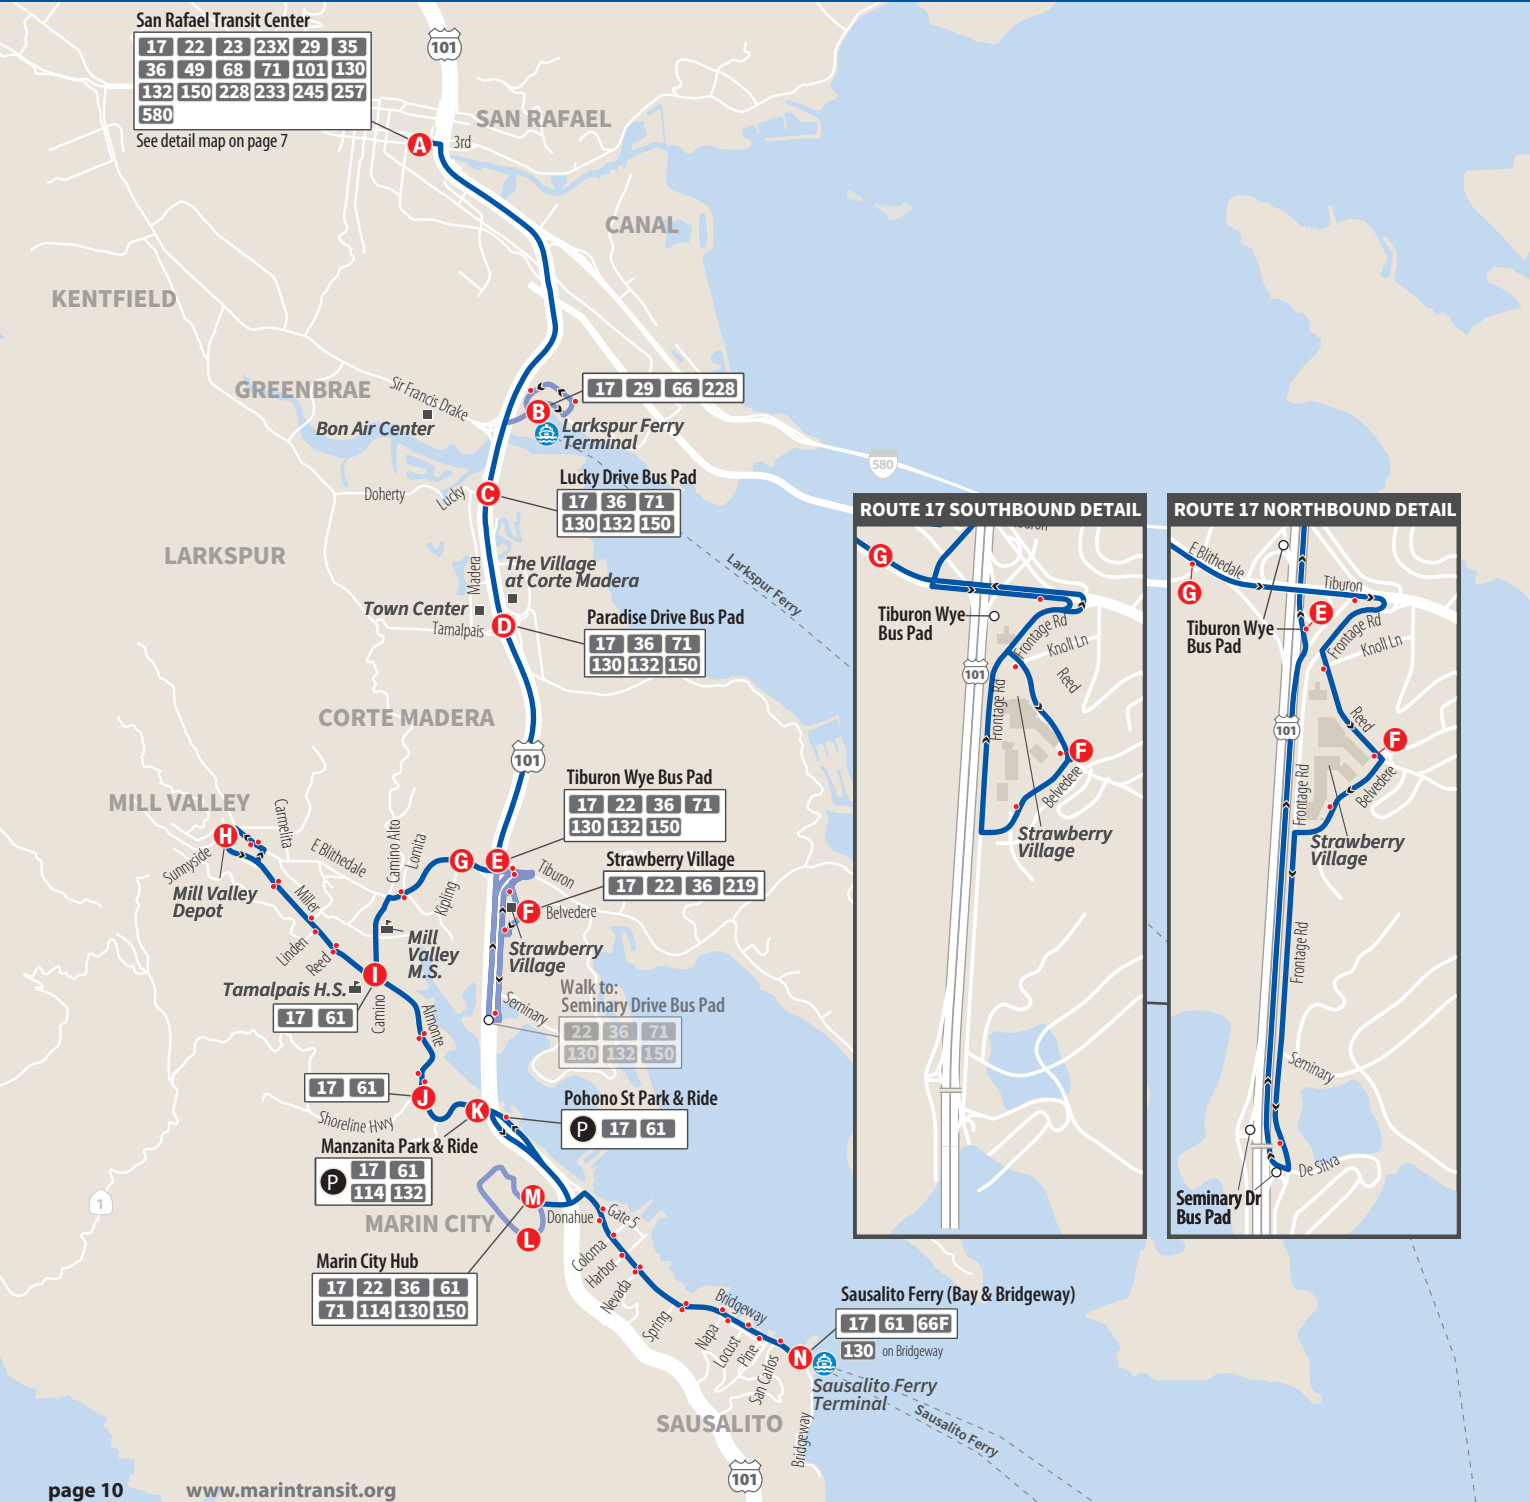

17	22	23	23X	29	35
36	49	68	71	101	130
132	150	228	233	245	257
580					

See detail map on page 7

Monday-Friday

Southbound to Sausalito

	A	C	D	F	G	H	I	J	K	M	N
	San Rafael Transit Center	Hwy 101 @ Lucky Dr Bus Pad	Hwy 101 @ Tamalpais Dr Bus Pad	Reed Blvd & Belvedere Dr	E Blithedale Ave & Tower Dr	Mill Valley Depot Sunnyside Ave & Miller Ave	Miller Ave & Camino Alto	Tam Junction-Shoreline Hwy & Almonte Blvd	Manzanita Park & Ride Lot	Marin City Hub Donahue St & Iterners Dr	Sausalito Ferry Bay St & Bridgeway
AM	5:30	5:34	5:36	-	5:39	5:49	5:56	6:01	6:06	6:09	6:19
	6:00	6:04	6:06	-	6:09	6:19	6:26	6:31	6:36	6:39	6:49
	6:30	6:34	6:36	-	6:39	6:49	6:56	7:01	7:06	7:09	7:19
	7:00	7:04	7:06	-	7:09	7:19	7:26	7:31	7:36	7:39	7:49
	7:30	7:34	7:36	7:43	7:47	8:02	8:09	8:14	8:19	8:22	8:32
	8:00	8:04	8:06	8:13	8:17	8:32	8:39	8:44	8:49	8:52	9:02
	8:30	8:34	8:36	-	8:39	8:54	9:01	9:06	9:11	9:14	9:24
	9:30	9:34	9:36	-	9:39	9:54	10:01	10:06	10:11	10:14	10:24
	10:30	10:34	10:36	-	10:39	10:54	11:01	11:06	11:11	11:14	11:24
PM	11:30	11:34	11:36	-	11:39	11:54	12:01	12:06	12:11	12:14	12:24
	12:30	12:34	12:36	-	12:39	12:54	1:01	1:06	1:11	1:14	1:24
	1:30	1:34	1:36	-	1:39	1:54	2:01	2:06	2:11	2:14	2:24
	2:30	2:34	2:36	-	2:39	2:54	3:01	3:06	3:11	3:14	3:24
	2:45	2:49	2:51	-	2:54	3:09	3:16	3:21	3:26	3:29	3:39
	3:30	3:34	3:36	-	3:39	3:54	4:01	4:06	4:11	4:14	4:24
	4:30	4:34	4:36	-	4:39	4:54	5:01	5:06	5:11	5:14	5:24
	5:00	5:04	5:06	-	5:09	5:24	5:31	5:36	5:41	5:44	5:54
	5:30	5:34	5:36	-	5:39	5:54	6:01	6:06	6:11	6:14	6:24
	6:30	6:34	6:36	-	6:39	6:49	6:56	7:01	7:06	7:09	7:19
	7:30	7:34	7:36	-	7:39	7:49	7:56	8:01	8:06	8:09	8:19
	8:30	8:34	8:36	-	8:39	8:49	8:56	9:01	9:06	9:09	9:19
	9:30	9:34	9:36	-	9:39	9:49	9:56	10:01	10:06	10:09	10:19

Northbound to San Rafael