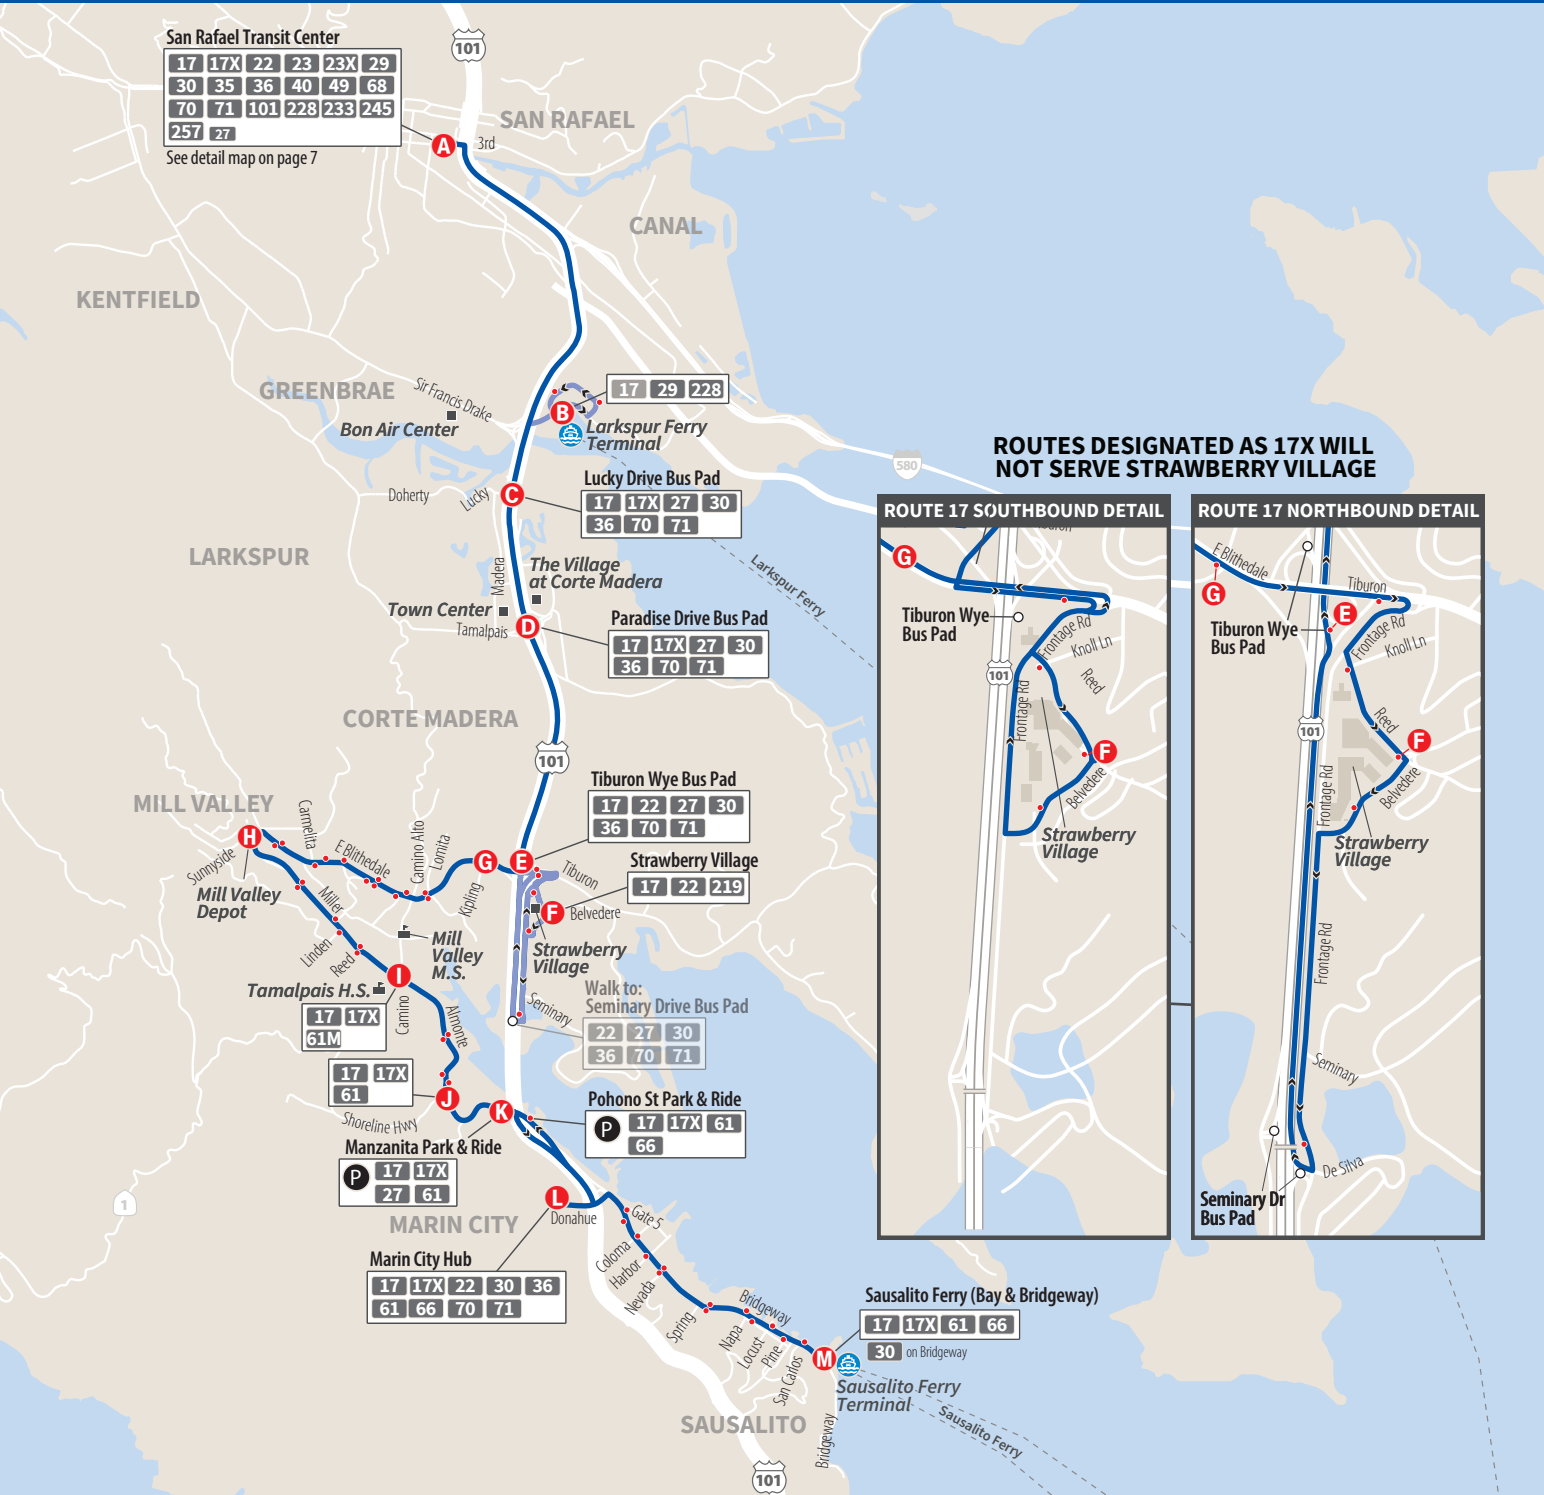

17	17X	22	23	23X	29	
30	35	36	40	49	68	
70	71	101	228	233	245	
257	27					

See detail map on page 7

ROUTES DESIGNATED AS 17X WILL NOT SERVE STRAWBERRY VILLAGE