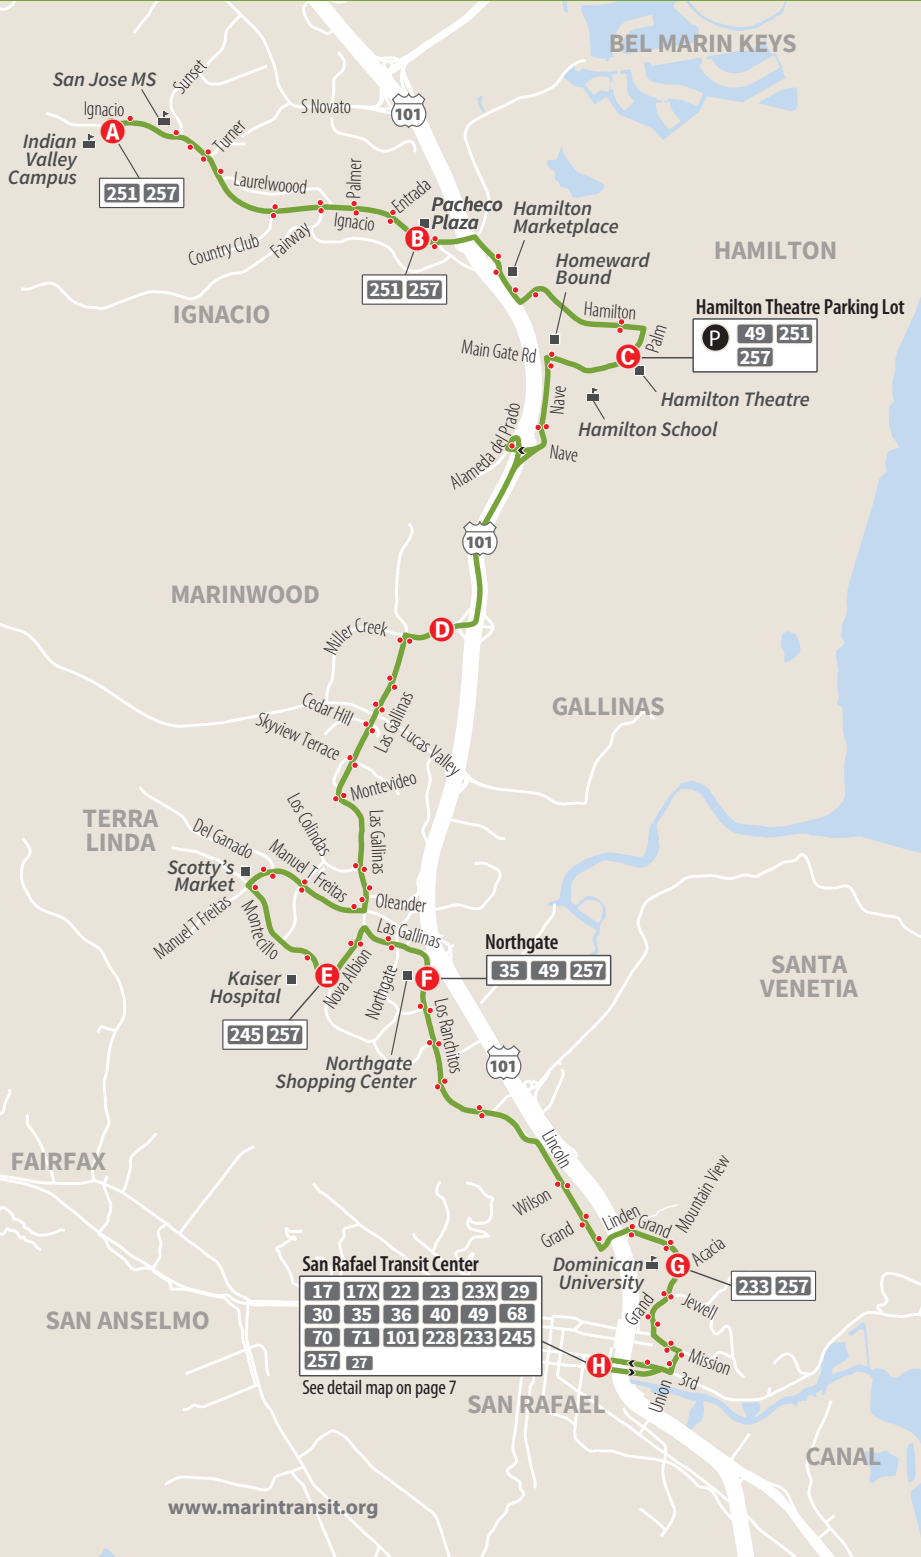

Route 257 San Rafael – Dominican University – Northgate – Kaiser Hospital – Hamilton – Ignacio – Indian Valley Campus

Monday-Friday

Southbound to San Rafael

	A	B	C	D	E	F	G	H
AM	6:30	6:36	6:42	6:48	7:01	7:06	7:15	7:25
	7:20	7:26	7:32	7:41	7:56	8:01	8:10	8:25
	8:30	8:36	8:42	8:48	9:01	9:06	9:15	9:25
	9:30	9:36	9:42	9:48	10:01	10:06	10:15	10:25
	10:30	10:36	10:42	10:48	11:01	11:06	11:15	11:25
PM	11:30	11:36	11:42	11:48	12:01	12:06	12:15	12:25
	12:30	12:36	12:42	12:48	1:01	1:06	1:15	1:25
	1:30	1:36	1:42	1:48	2:01	2:06	2:15	2:25
	2:30	2:36	2:42	2:48	3:01	3:06	3:15	3:25
	3:30	3:36	3:42	3:48	4:01	4:06	4:15	4:25
	4:30	4:36	4:42	4:48	5:01	5:06	5:15	5:25
	5:30	5:36	5:42	5:48	6:01	6:06	6:15	6:25
	6:30	6:36	6:42	6:48	7:01	7:06	7:15	7:25
	7:30	7:36	7:42	7:48	8:01	8:06	8:15	8:25
	8:30	8:36	8:42	8:48	9:01	9:06	9:15	9:25
	9:30	9:36	9:42	9:48	10:01	10:06	10:15	10:25

Northbound to Indian Valley Campus

	H	G	F	E	D	C	B	A
AM	7:30	7:36	7:46	7:52	8:04	8:10	8:16	8:22
	8:30	8:36	8:46	8:52	9:04	9:10	9:16	9:22
	9:30	9:36	9:46	9:52	10:04	10:10	10:16	10:22
	10:30	10:36	10:46	10:52	11:04	11:10	11:16	11:22
	11:30	11:36	11:46	11:52	12:04	12:10	12:16	12:22
PM	12:30	12:36	12:46	12:52	1:04	1:10	1:16	1:22
	1:30	1:36	1:46	1:52	2:04	2:10	2:16	2:22
	2:30	2:36	2:46	2:52	3:04	3:10	3:16	3:22
	3:30	3:36	3:46	3:52	4:04	4:10	4:16	4:22
	4:30	4:36	4:46	4:52	5:04	5:10	5:16	5:22
	5:30	5:36	5:46	5:52	6:04	6:10	6:16	6:22
	6:30	6:36	6:46	6:52	7:04	7:10	7:16	7:22
	7:30	7:36	7:46	7:52	8:04	8:10	8:16	8:22
	8:30	8:36	8:46	8:52	9:04	9:10	9:16	9:22
	9:30	9:36	9:46	9:52	-	-	-	-
	10:30	10:36	10:46	10:52	-	-	-	-

Please note added evening trips from San Rafael to Kaiser