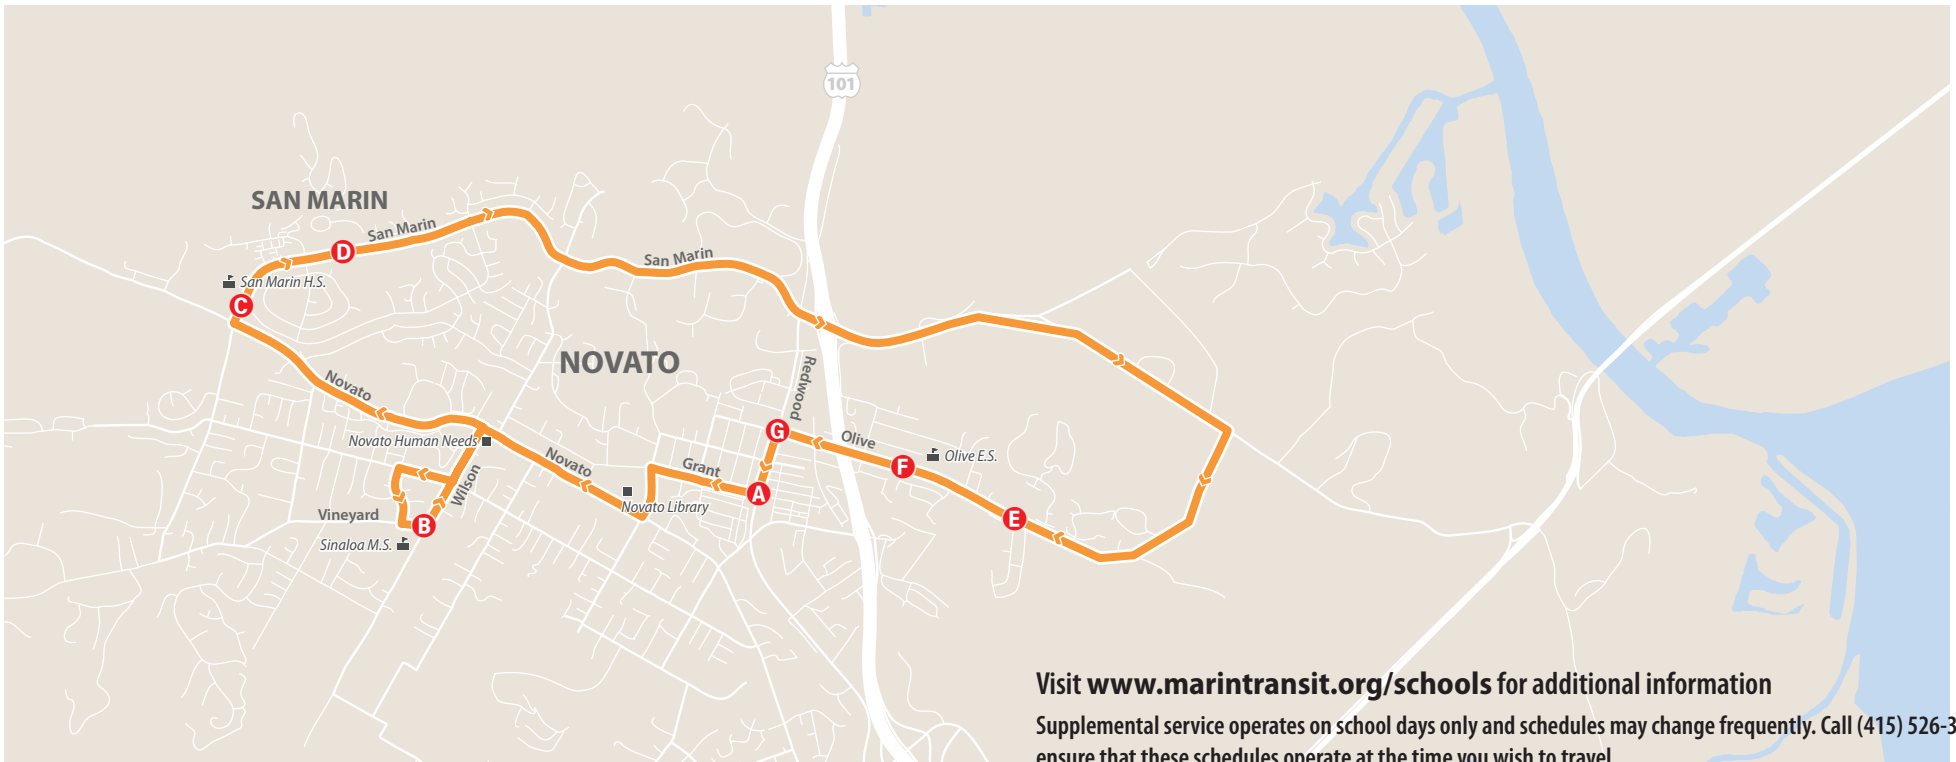

2021-2022

Route 654 Olive - San Marin High School - Sinaloa Middle School - Novato

Effective August 2021

Sinaloa MS/San Marin HS

School Days Only

Eastbound to Olive/Novato

	Redwood Blvd & Grant Av A	Sinaloa Middle School Vineyard Rd B	San Marin High School San Marin & San Carlos C	San Marin Dr & San Andreas Dr D	Olive Av & Lea Dr E	Olive Av & Westwood Dr F	Redwood Blvd & Olive Av G	Redwood Blvd & Grant Av A	
PM	1:20	1:50	2:00	2:05	2:15	2:16	2:20	2:22	W
	2:20	2:50	3:00	3:05	3:15	3:16	3:20	3:22	MTRF

Westbound to Downtown Novato

Route 654 operates eastbound service in the afternoon only and does not operate westbound in the morning. Alternative service is provided on Route 251.

MTRF Trip operates each school day except Wednesdays.

W Trip operates only on Wednesdays which are school days.

Visit www.marintransit.org/schools for additional information

Supplemental service operates on school days only and schedules may change frequently. Call (415) 526-3239 to ensure that these schedules operate at the time you wish to travel.