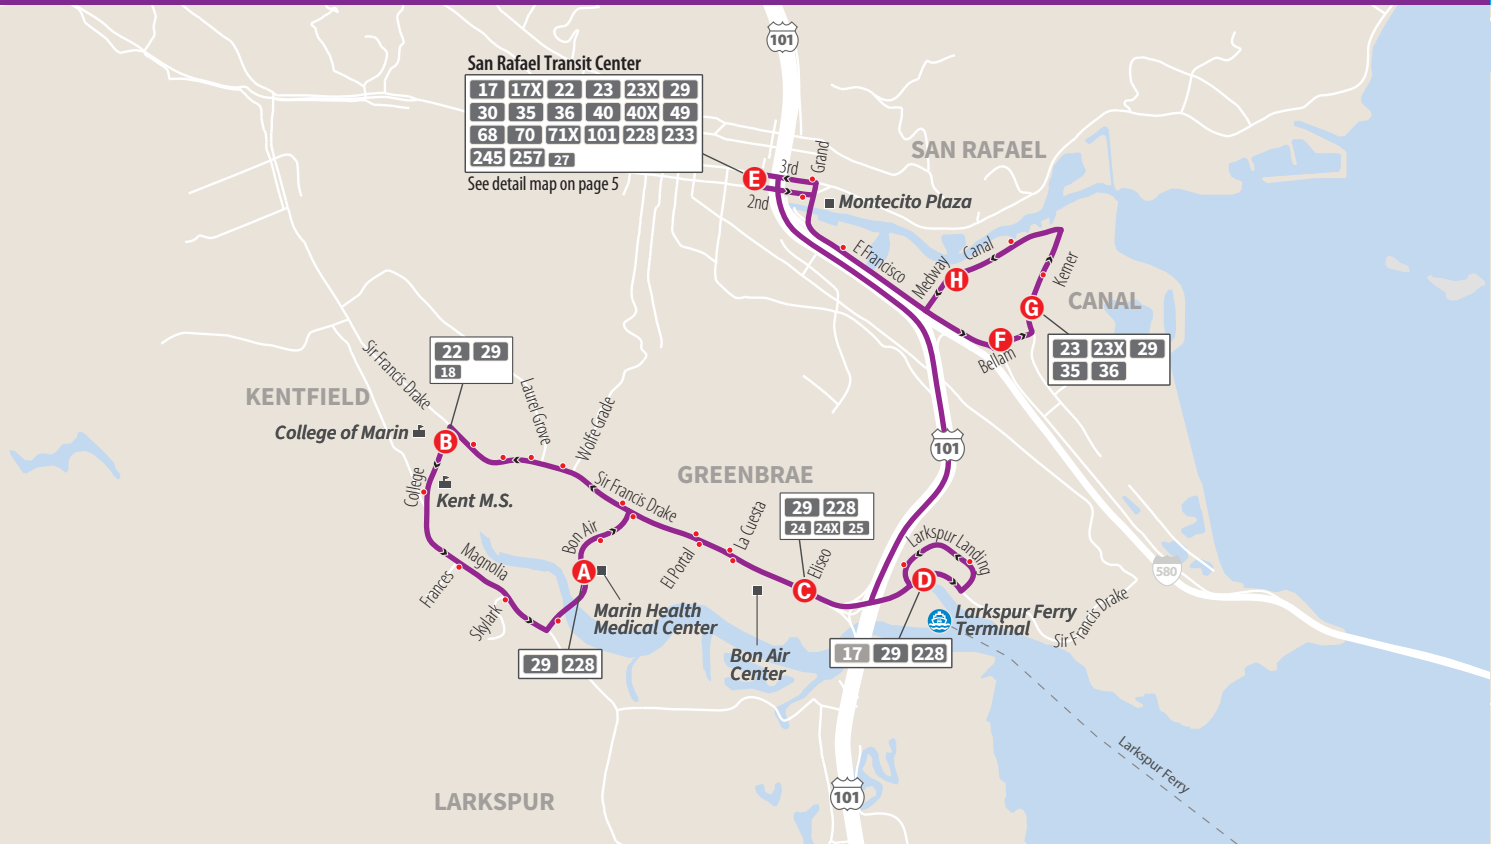

# Route 29 Canal - San Rafael - Larkspur Landing - Greenbrae - College of Marin - Marin Health Medical Center

### Eastbound to Canal

	<b>A</b> Marin Health Medical Center	<b>C</b> Sir Francis Drake Blvd & Eliseo Dr	<b>D</b> E Sir Francis Drake Blvd & Larkspur Landing	<b>E</b> Arrive San Rafael Transit Center	<b>E</b> Depart San Rafael Transit Center	<b>F</b> E Francisco Blvd & Bellam Blvd	<b>G</b> Route 23X Westbound Kerner Blvd & Larkspur St 1	<b>H</b> Route 23X Westbound Medway Rd & Mill St 1	<b>I</b> Route 23X Westbound San Rafael Transit Center 1
AM	6:43	6:51	6:54	7:04	7:07	7:12	7:15	7:24	7:34
	7:43	7:51	7:54	8:04	8:07	8:12	8:15	8:24	8:34
	8:43	8:51	8:54	9:04	-	-	-	-	-
	2:43	2:51	2:54	3:04	3:07	3:12	3:15	3:24	3:34
PM	3:43	3:51	3:54	4:04	4:07	4:12	4:15	4:24	4:34
	4:40	4:48	4:51	5:04	5:07	5:12	5:15	5:24	5:34
	5:40	5:48	5:51	6:04	6:07	6:12	6:15	6:24	6:34

1 Route continues to the San Rafael Transit Center and Fairfax Manor as Route 23X

Alignment through the Canal is now counterclockwise. All eastbound trips leaving Marin Health Medical Center depart 9 minutes later, and all westbound trips arrive at Marin Health Medical Center 6 minutes later.