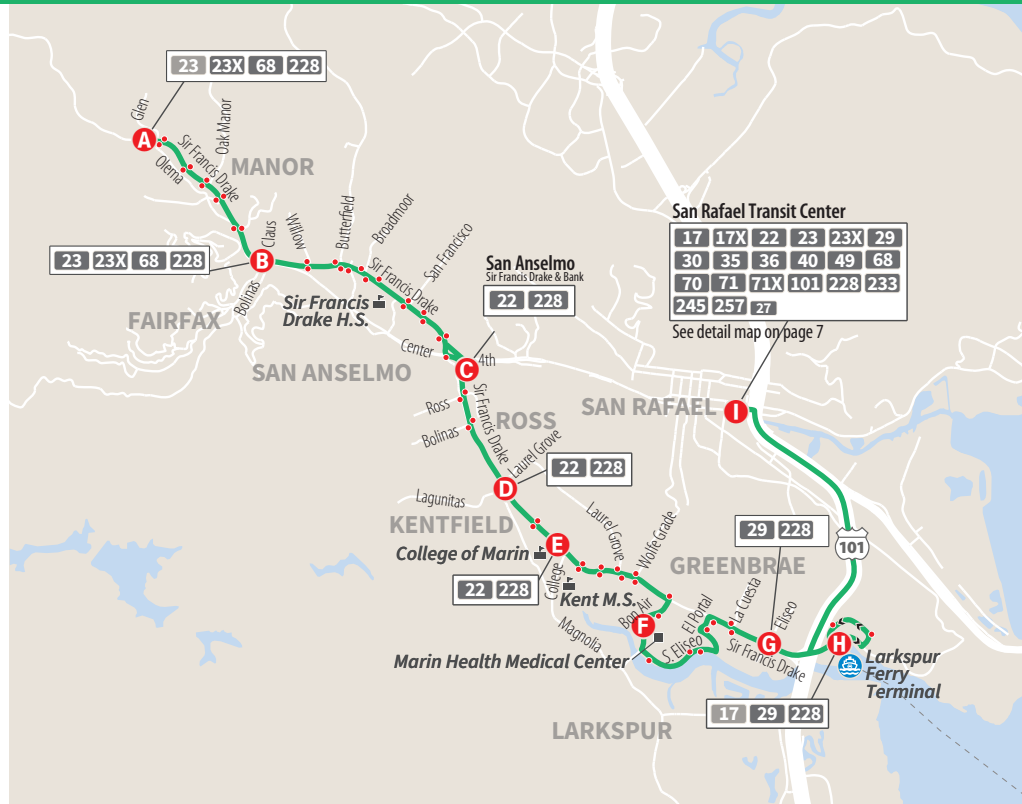

Westbound to Manor

	I San Rafael Transit Center	H E Sir Francis Drake Blvd & Larkspur Landing	G Sir Francis Drake Bl & Eliseo Dr	F Marin Health Medical Center	E College of Marin Sir Francis Drake Bl & Maple Av	D Sir Francis Drake Bl & Lagunitas Rd	C San Anselmo Sir Francis Drake & Bank	B Fairfax Broadway & Bolinas Av	A Manor Sir Francis Drake Bl & Glen Dr
AM	6:30	6:37	6:42	6:52	6:57	7:00	7:05	7:15	7:22
	7:30	7:37	7:42	7:52	7:57	8:00	8:05	8:15	8:22
	8:30	8:37	8:42	8:52	8:57	9:00	9:05	9:15	9:22
	9:30	9:37	9:42	9:52	9:57	10:00	10:05	10:15	10:22
	10:30	10:37	10:42	10:52	10:57	11:00	11:05	11:15	11:22
	11:30	11:37	11:42	11:52	11:57	12:00	12:05	12:15	12:22
PM	12:30	12:37	12:42	12:52	12:57	1:00	1:05	1:15	1:22
	1:30	1:37	1:42	1:52	1:57	2:00	2:05	2:15	2:22
	2:30	2:37	2:42	2:52	2:57	3:00	3:05	3:15	3:22
	3:30	3:37	3:42	3:52	3:57	4:00	4:05	4:15	4:22
	4:30	4:39	4:45	4:55	5:02	5:05	5:10	5:20	5:27
	5:30	5:39	5:45	5:55	6:02	6:05	6:10	6:20	6:27
	6:30	6:37	6:42	6:50	6:55	6:57	7:02	7:10	7:17
	7:30	7:37	7:42	7:50	7:55	7:57	8:02	8:10	8:17

Saturday/Sunday/Holiday

Eastbound to San Rafael

	A Manor Sir Francis Drake Bl & Olema Rd	B Fairfax Sir Francis Drake Bl & Claus Dr	C San Anselmo Sir Francis Drake & Bank	D Sir Francis Drake Bl & Lagunitas Rd	E College of Marin Sir Francis Drake Bl & Elm Av	F Marin Health Medical Center	G Sir Francis Drake Bl & Eliseo Dr	H E Sir Francis Drake Blvd & Larkspur Landing	I San Rafael Transit Center
AM	6:42	6:46	6:54	6:57	7:01	7:07	7:14	7:17	7:25
	7:42	7:46	7:54	7:57	8:01	8:07	8:14	8:17	8:25
	8:42	8:46	8:54	8:57	9:01	9:07	9:14	9:17	9:25
	9:42	9:46	9:54	9:57	10:01	10:07	10:14	10:17	10:25
	10:42	10:46	10:54	10:57	11:01	11:07	11:14	11:17	11:25
	11:42	11:46	11:54	11:57	12:01	12:07	12:14	12:17	12:25
PM	12:42	12:46	12:54	12:57	1:01	1:07	1:14	1:17	1:25
	1:42	1:46	1:54	1:57	2:01	2:07	2:14	2:17	2:25
	2:42	2:46	2:54	2:57	3:01	3:07	3:14	3:17	3:25
	3:42	3:46	3:54	3:57	4:01	4:07	4:14	4:17	4:25
	4:42	4:46	4:54	4:57	5:01	5:07	5:14	5:17	5:25
	5:42	5:46	5:54	5:57	6:01	6:07	6:14	6:17	6:25
	6:42	6:46	6:54	6:57	7:01	7:07	7:14	7:17	7:25

Westbound to Manor

	I San Rafael Transit Center	H E Sir Francis Drake Blvd & Larkspur Landing	G Sir Francis Drake Bl & Eliseo Dr	F Marin Health Medical Center	E College of Marin Sir Francis Drake Bl & Maple Av	D Sir Francis Drake Bl & Lagunitas Rd	C San Anselmo Sir Francis Drake & Bank	B Fairfax Broadway & Bolinas Av	A Manor Sir Francis Drake Bl & Glen Dr
AM	7:30	7:36	7:41	7:48	7:53	7:55	8:00	8:10	8:16
	8:30	8:36	8:41	8:48	8:53	8:55	9:00	9:10	9:16
	9:30	9:36	9:41	9:48	9:53	9:55	10:00	10:10	10:16
	10:30	10:36	10:41	10:48	10:53	10:55	11:00	11:10	11:16
	11:30	11:36	11:41	11:48	11:53	11:55	12:00	12:10	12:16
PM	12:30	12:36	12:41	12:48	12:53	12:55	1:00	1:10	1:16
	1:30	1:36	1:41	1:48	1:53	1:55	2:00	2:10	2:16
	2:30	2:36	2:41	2:48	2:53	2:55	3:00	3:10	3:16
	3:30	3:36	3:41	3:48	3:53	3:55	4:00	4:10	4:16
	4:30	4:36	4:41	4:48	4:53	4:55	5:00	5:10	5:16
	5:30	5:36	5:41	5:48	5:53	5:55	6:00	6:10	6:16
	6:30	6:36	6:41	6:48	6:53	6:55	7:00	7:10	7:16