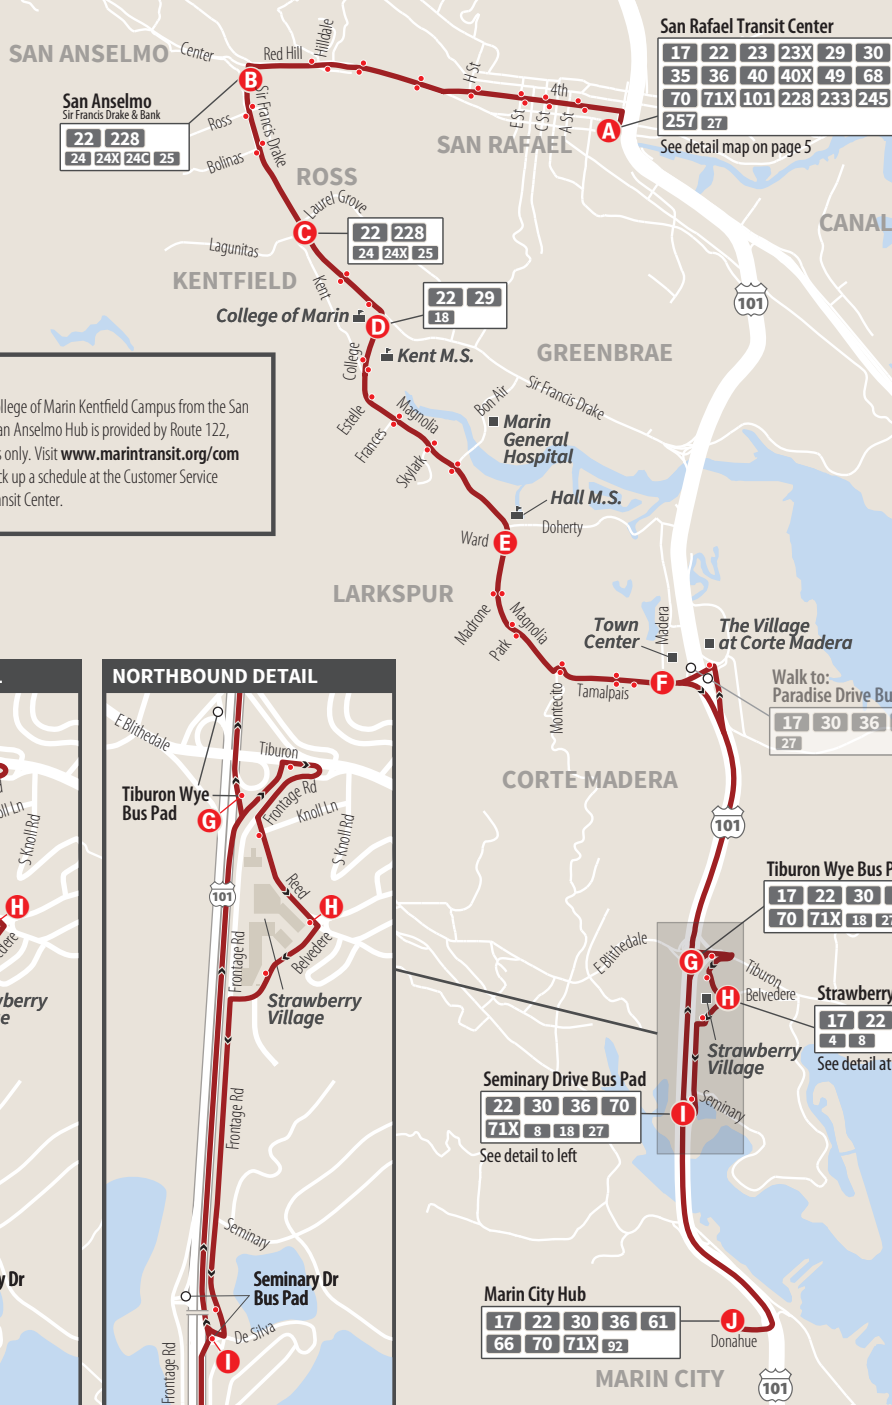

# Route 22 San Rafael - San Anselmo - Ross - College of Marin - Larkspur - Corte Madera - Strawberry - Marin City

**College of Marin** 📍  
Additional service to the College of Marin Kentfield Campus from the San Rafael Transit Center and San Anselmo Hub is provided by Route 122, which operates school days only. Visit [www.marintransit.org/com](http://www.marintransit.org/com) for more information, or pick up a schedule at the Customer Service Center at the San Rafael Transit Center.

Route 22 will no longer serve San Anselmo Hub. New stop will be located nearby at Sir Francis Drake and Bank. Please note minor run time changes in schedule.