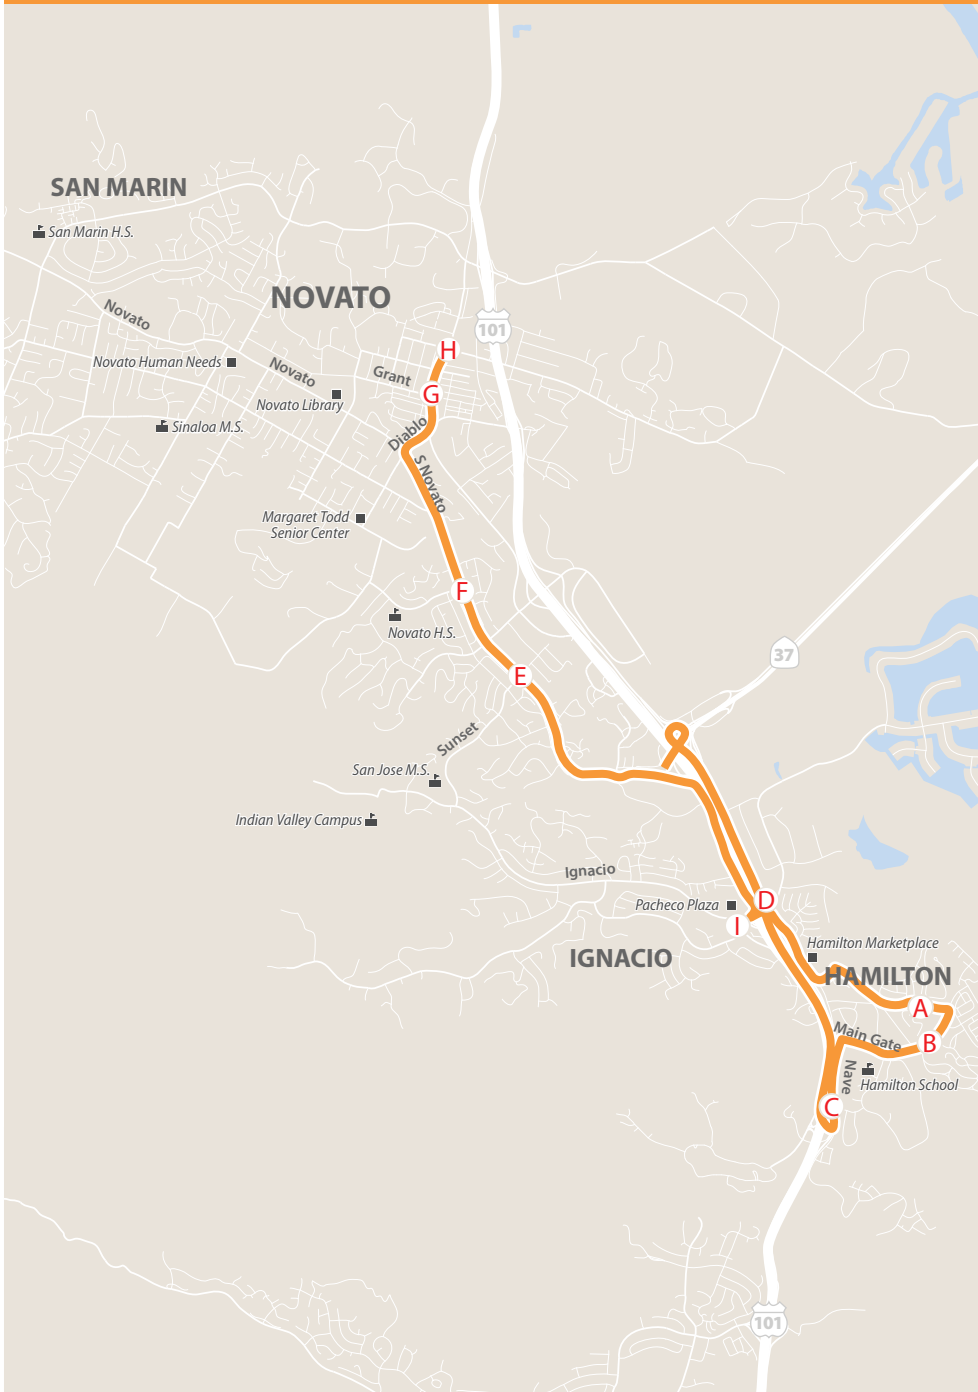

2019-2020

Route 149 Hamilton - South Novato Boulevard (Novato High School) - Downtown Novato

Effective August 22, 2019

Novato High School

School Days Only

Northbound to Novato

	Hamilton Pkwy & Chapel Hill Rd A	Hamilton Theatre Parking Lot B	Nave Drive & Bolling Drive C	Highway 101 at Ignacio Bus Pad D	South Novato Blvd & Sunset Pkwy E	South Novato Blvd & Arthur St F	Redwood Blvd & Grant Ave G	Redwood Blvd & Olive Ave H	
AM	7:25	7:26	7:29	7:34	7:39	7:40	7:47	7:49	
	8:20	8:21	8:24	8:29	8:34	8:35	8:42	8:44	MRF

Southbound to Hamilton

	Redwood Blvd & Olive Ave H	Redwood Blvd & Grant Ave G	South Novato Blvd & Arthur St F	South Novato Blvd & Sunset Pkwy E	Enfrente Rd & Salvatore Dr I	Hamilton Pkwy & Chapel Hill Rd A	Hamilton Theatre Parking Lot B	Nave Drive & Bolling Drive C	
PM	2:03	2:05	2:10	2:11	2:17	2:26	2:27	2:30	TW
	2:23	2:25	2:30	2:31	2:37	2:46	2:47	2:50	MRF
	3:18	3:20	3:25	3:26	3:32	3:41	3:42	3:45	MR

TW Trip operates only on Tuesdays and Wednesdays which are school days.

MRF Trip operates each school day except Tuesdays and Wednesdays.

MR Trip operates only on Tuesdays and Thursdays which are school days.