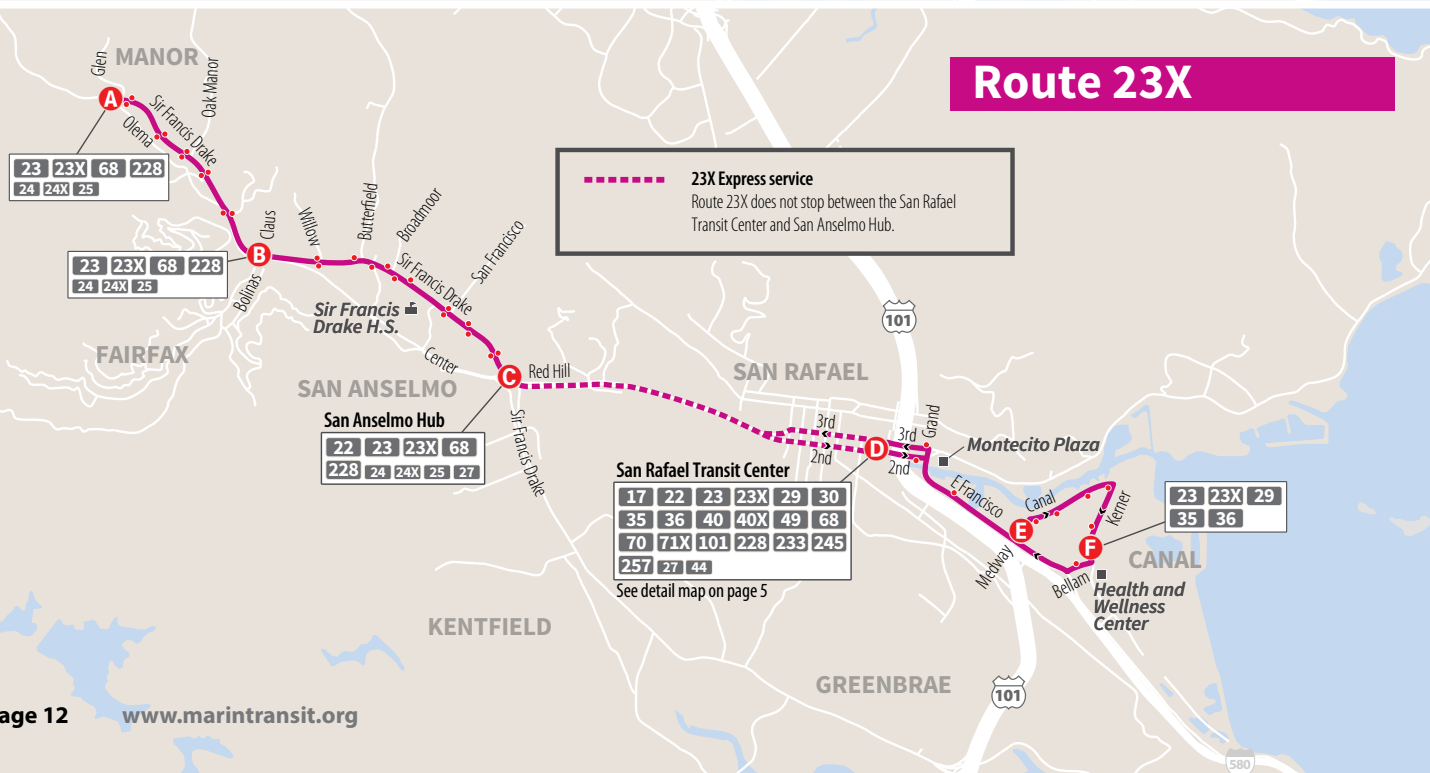

Route 23X

Saturday/Sunday/Holiday

Eastbound to Canal

	Fairfax Sir Francis Drake Bl & Claus Dr	San Anselmo Hub Center Bl & Bridge Av	Arrive San Rafael Transit Center	Depart San Rafael Transit Center	Medway Rd & E Francisco Blvd	Kerner Blvd & Larkspur St	Target at Shoreline Pkwy
AM	8:04	8:13	8:25	8:30	8:35	8:42	8:48
	9:04	9:13	9:25	9:30	9:35	9:42	9:48
	10:04	10:13	10:25	10:30	10:35	10:42	10:48
	11:04	11:13	11:25	11:30	11:35	11:42	11:48
	12:04	12:13	12:25	12:30	12:35	12:42	12:48
	1:04	1:13	1:25	1:30	1:35	1:42	1:48
	2:04	2:13	2:25	2:30	2:35	2:42	2:48
	3:04	3:13	3:25	3:30	3:35	3:42	3:48
	4:04	4:13	4:25	4:30	4:35	4:42	4:48
	5:04	5:13	5:25	5:30	5:35	5:42	5:48
	6:04	6:13	6:25	6:30	6:35	6:42	6:48
	7:04	7:13	7:25	7:30	7:35	7:42	7:48
	8:04	8:13	8:25	8:30	8:35	8:42	8:48

Westbound to Fairfax

	Target at Shoreline Pkwy	Kerner Blvd & Larkspur St	Medway Rd & Mill St	Arrive San Rafael Transit Center	Depart San Rafael Transit Center	San Anselmo Hub Center Bl & Bridge Av	Fairfax Broadway Blvd & Bolinas Rd
AM	7:06	7:12	7:17	7:25	7:30	7:43	7:53
	8:06	8:12	8:17	8:25	8:30	8:43	8:53
	9:06	9:12	9:17	9:25	9:30	9:43	9:53
	10:06	10:12	10:17	10:25	10:30	10:43	10:53
	11:06	11:12	11:17	11:25	11:30	11:43	11:53
PM	12:06	12:12	12:17	12:25	12:30	12:43	12:53
	1:06	1:12	1:17	1:25	1:30	1:43	1:53
	2:06	2:12	2:17	2:25	2:30	2:43	2:53
	3:06	3:12	3:17	3:25	3:30	3:43	3:53
	4:06	4:12	4:17	4:25	4:30	4:43	4:53
	5:06	5:12	5:17	5:25	5:30	5:43	5:53
	6:06	6:12	6:17	6:25	6:30	6:43	6:53
	7:06	7:12	7:17	7:25	7:30	7:43	7:53
	8:06	8:12	8:17	8:25	8:30	8:43	8:53
	9:06	9:12	9:17	9:25	9:30	9:43	9:53

Trip operates Saturdays only