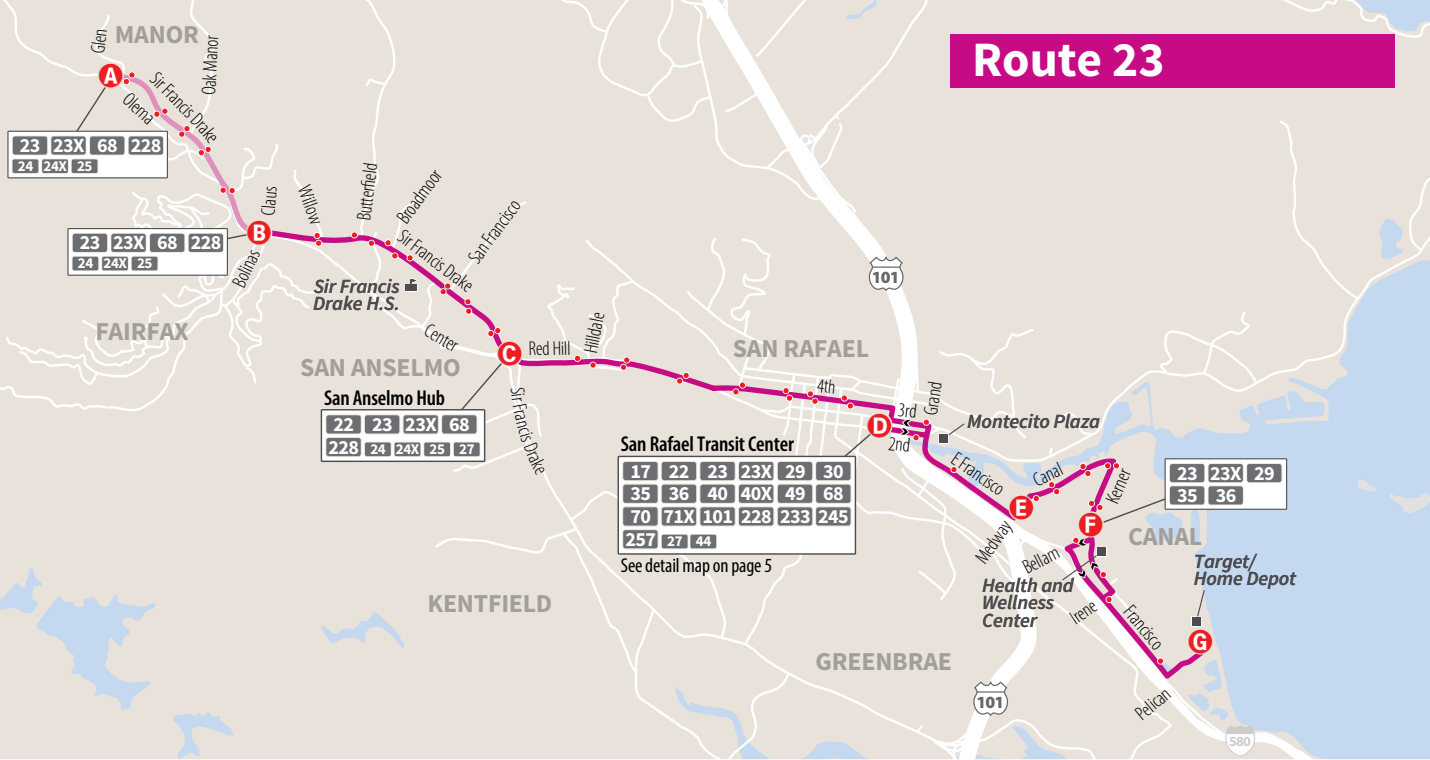

### Route 23

##### Eastbound to Canal

	Fairfax Sir Francis Drake Bl & Claus Dr	San Anselmo Hub Center Bl & Bridge Av	Arrive San Rafael Transit Center	Depart San Rafael Transit Center	Medway Rd & E Francisco Blvd	Kerner Blvd & Larkspur St	Target at Shoreline Pkwy
AM	6:46	6:56	7:10	7:15	7:20	7:27	7:33
	7:46	7:56	8:10	8:15	8:20	8:27	8:33
	8:46	8:56	9:10	9:15	9:20	9:27	9:33
	9:46	9:56	10:10	10:15	10:20	10:27	10:33
	10:46	10:56	11:10	11:15	11:20	11:27	11:33
	11:46	11:56	12:10	12:15	12:20	12:27	12:33
PM	12:46	12:56	1:10	1:15	1:20	1:27	1:33
	1:46	1:56	2:10	2:15	2:20	2:27	2:33
	2:46	2:56	3:10	3:15	3:20	3:27	3:33
	3:46	3:56	4:10	4:15	4:20	4:27	4:33
	4:46	4:56	5:10	5:15	5:20	5:27	5:33
	5:46	5:56	6:10	6:15	6:20	6:27	6:33
	6:46	6:56	7:10	7:15	7:20	7:27	7:33
	7:46	7:56	8:10	8:15	8:20	8:27	8:33
	8:46	8:56	9:10	9:15	9:20	9:27	9:33

Route continues to the San Rafael Transit Center and Marin General as Route 29

Route originates from the San Rafael Transit Center as Route 29