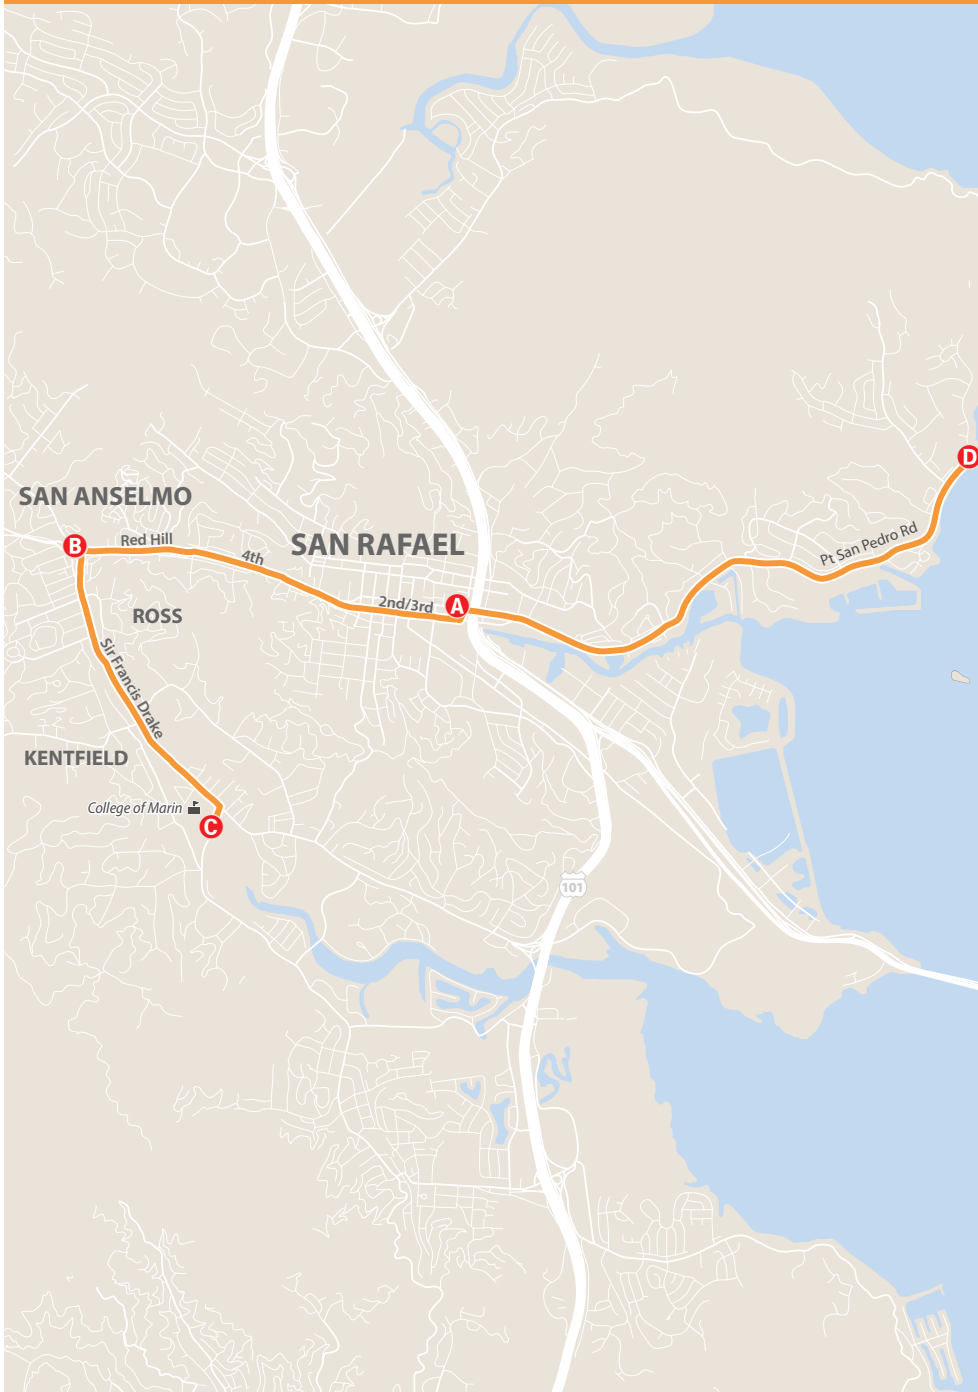

2018-2019

Route 122 College of Marin Express

Effective August 20, 2018

College of Marin Kentfield

School Days Only

Southbound to Kentfield

	Peacock Gap Lagoon & Peacock D	Arrive San Rafael Transit Center 3rd & Hetherton A	Depart San Rafael Transit Center 3rd & Hetherton A	San Anselmo Hub Center & Bridge B	College of Marin College & Sir Francis Drake C
AM	-	-	8:15	8:23	8:31
	-	-	8:45	8:53	9:01
	8:52	9:10	9:15	9:23	9:31
	-	-	9:45	9:53	10:01
	9:52	10:10	10:15	10:23	10:31
	-	-	10:45	10:53	11:01
	10:52	11:10	11:15	11:23	11:31
	-	-	11:45	11:53	12:01
PM	11:52	12:10	12:15	12:23	12:31
	-	-	12:45	12:53	1:01
	12:52	1:10	1:15	1:23	1:31
	-	-	1:45	1:53	2:01
	1:52	2:10	2:15	2:23	2:31
	2:52	3:10	-	-	-

Northbound to San Rafael

	College of Marin College & Sir Francis Drake C	San Anselmo Hub Center & Bridge B	Arrive San Rafael Transit Center 3rd & Hetherton A	Depart San Rafael Transit Center 3rd & Hetherton A	Peacock Gap Lagoon & Peacock D
AM	-	-	-	8:35	8:49
	9:07	9:15	9:25	9:30	9:44
	9:37	9:45	9:55	-	-
	10:07	10:15	10:25	10:30	10:44
	10:37	10:45	10:55	-	-
	11:07	11:15	11:25	11:30	11:44
	11:37	11:45	11:55	-	-
PM	12:07	12:15	12:25	12:30	12:44
	12:37	12:45	12:55	-	-
	1:07	1:15	1:25	1:30	1:44
	1:37	1:45	1:55	-	-
	2:07	2:15	2:25	2:30	2:44
	2:37	2:45	2:55	-	-