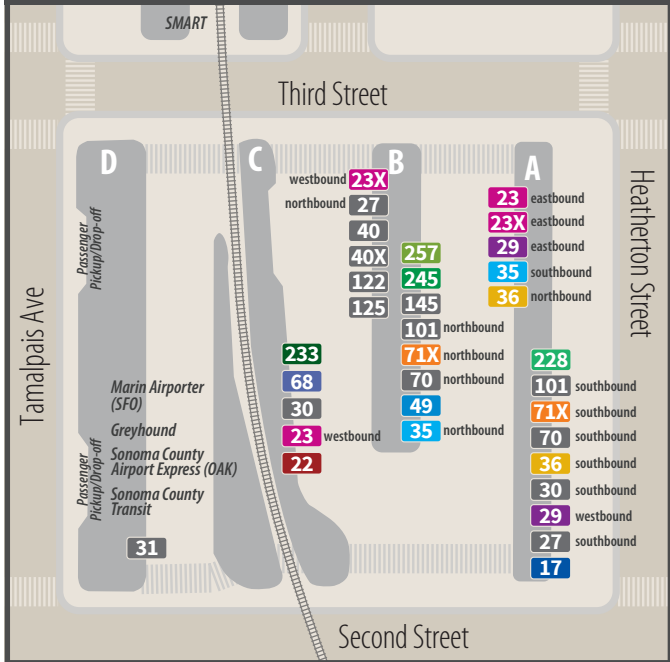

SAN RAFAEL TRANSIT CENTER

Note: Bus assignments are not exact. All buses operate as first in, first out on each side of the platform. Buses will pull as far forward on the platform as possible when they arrive.