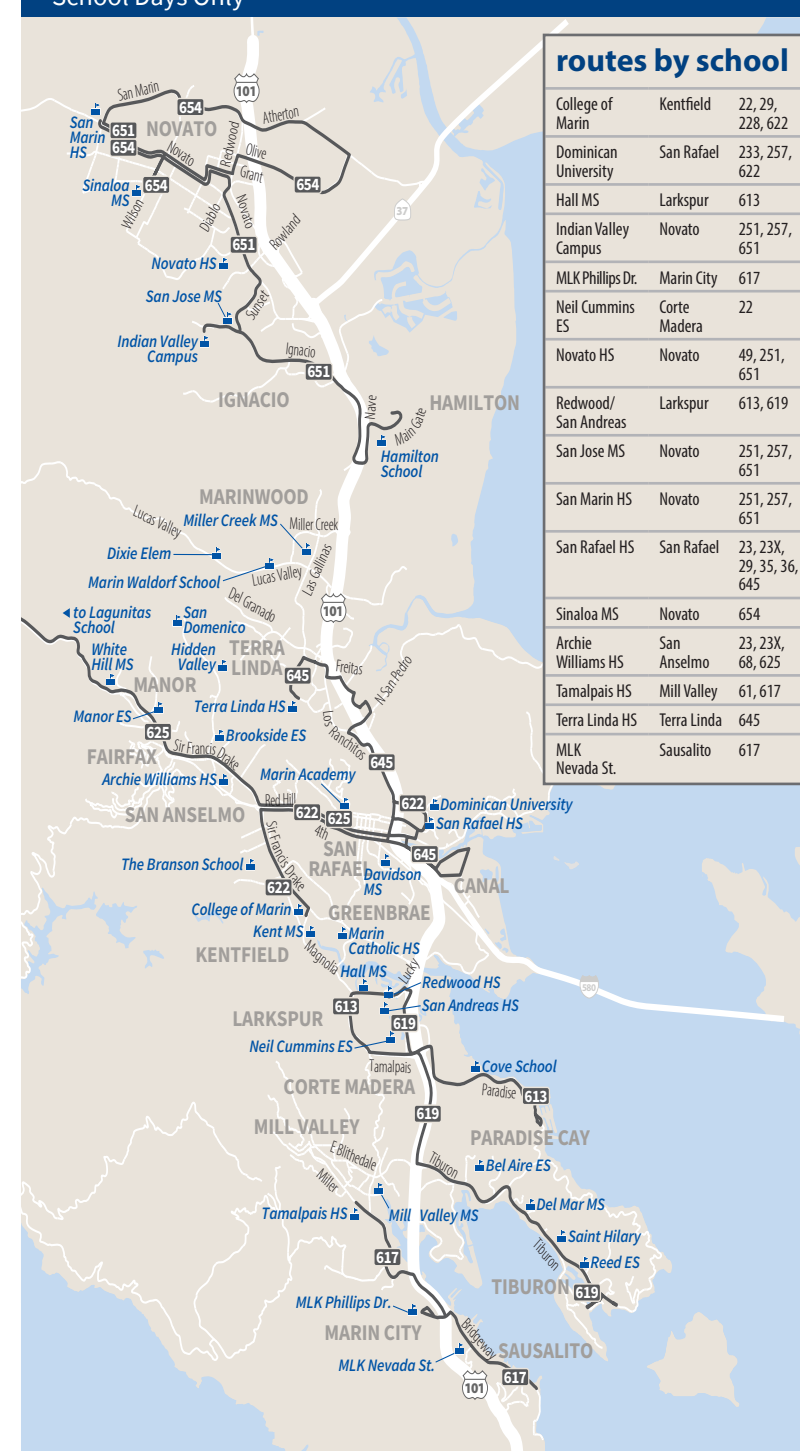

Northbound to Novato

	Marin City Donahue & Iterners G	Paradise Dr Bus Pad F	Arrive San Rafael Transit Center E	Depart San Rafael Transit Center D	Smith Ranch Rd Bus Pad C	Ignacio Blvd Bus Pad B	Novato Redwood & Grant Av A
AM	6:04	6:11	6:25	6:30	6:39	6:45	6:53
	6:34	6:41	6:55	7:00	7:09	7:15	7:23
	7:04	7:11	7:25	7:30	7:39	7:45	7:53
	7:34	7:41	7:55	8:00	8:09	8:15	8:23
	8:04	8:11	8:25	8:30	8:39	8:45	8:53
	8:34	8:41	8:55	9:00	9:09	9:15	9:23
	9:04	9:11	9:25	9:30	9:39	9:45	9:53
	9:34	9:41	9:55	10:00	10:09	10:15	10:23
	10:04	10:11	10:25	10:30	10:39	10:45	10:53
	10:34	10:41	10:55	11:00	11:09	11:15	11:23
	11:04	11:11	11:25	11:30	11:39	11:45	11:53
PM	11:34	11:41	11:55	12:00	12:09	12:15	12:23
	12:04	12:11	12:25	12:30	12:39	12:45	12:53
	12:34	12:41	12:55	1:00	1:09	1:15	1:23
	1:04	1:11	1:25	1:30	1:39	1:45	1:53
	1:34	1:41	1:55	2:00	2:09	2:15	2:23
	2:04	2:11	2:25	2:30	2:39	2:45	2:53
	2:34	2:41	2:55	3:00	3:09	3:15	3:23
	3:04	3:11	3:25	3:30	3:39	3:45	3:53
	3:34	3:41	3:55	4:00	4:09	4:15	4:23
	4:04	4:11	4:25	4:30	4:39	4:45	4:53
	4:34	4:41	4:55	5:00	5:09	5:15	5:23
	5:04	5:11	5:25	5:30	5:39	5:45	5:53
	5:34	5:41	5:55	6:00	6:09	6:15	6:23
	6:04	6:11	6:25	6:30	6:39	6:45	6:53
	7:04	7:11	7:25	7:30	7:39	7:45	7:53
	8:04	8:11	8:25	8:30	8:39	8:45	8:53
	9:04	9:11	9:25	9:30	9:39	9:45	9:53
AM	10:04	10:11	10:25	10:30	10:39	10:45	10:53
	11:04	11:11	11:25	11:30	11:39	11:45	11:53
	12:04	12:11	12:25	12:30	12:39	12:45	12:53

School Days Only