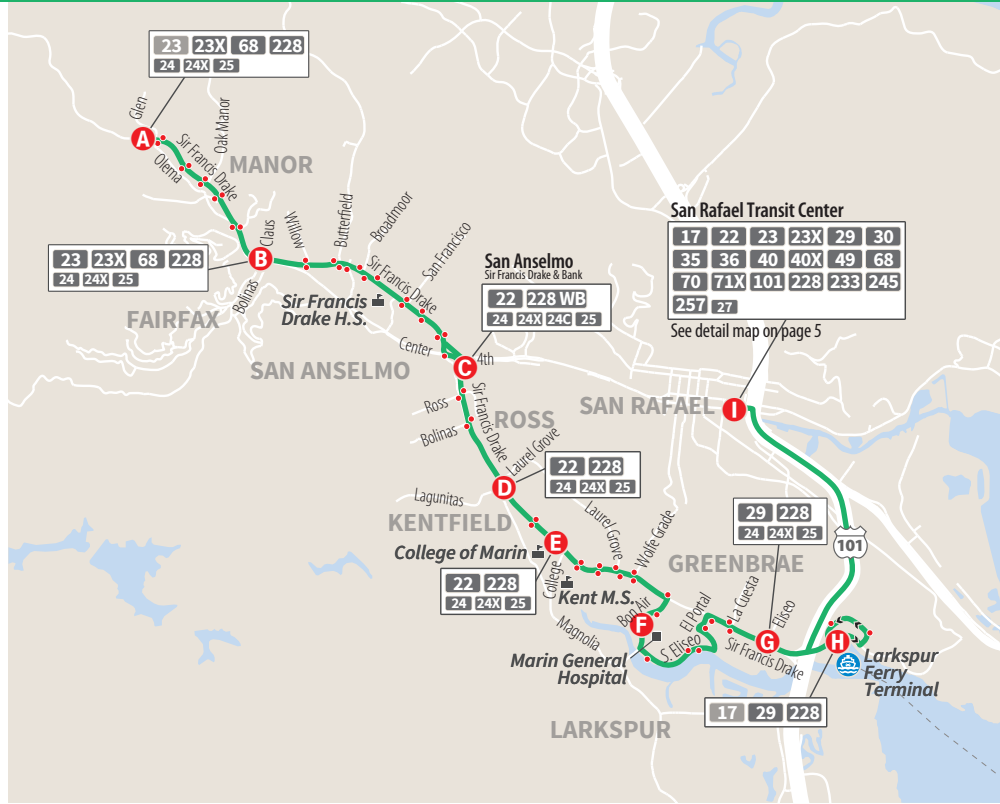

Westbound to Manor

	I San Rafael Transit Center	H E Sir Francis Drake Blvd & Larkspur Landing	G Sir Francis Drake Bl & Eliseo Dr	F Marin General Hospital	E College of Marin Sir Francis Drake Bl & Maple Av	D Sir Francis Drake Bl & Lagunitas Rd	C San Anselmo Sir Francis Drake & Bank	B Fairfax Broadway & Bollinas Av	A Manor Sir Francis Drake Bl & Glen Dr
AM	6:30	6:37	6:42	6:52	6:57	7:00	7:05	7:15	7:22
	7:30	7:37	7:42	7:52	7:57	8:00	8:05	8:15	8:22
	8:30	8:37	8:42	8:52	8:57	9:00	9:05	9:15	9:22
	9:30	9:37	9:42	9:52	9:57	10:00	10:05	10:15	10:22
	10:30	10:37	10:42	10:52	10:57	11:00	11:05	11:15	11:22
	11:30	11:37	11:42	11:52	11:57	12:00	12:05	12:15	12:22
PM	12:30	12:37	12:42	12:52	12:57	1:00	1:05	1:15	1:22
	1:30	1:37	1:42	1:52	1:57	2:00	2:05	2:15	2:22
	2:30	2:37	2:42	2:52	2:57	3:00	3:05	3:15	3:22
	3:30	3:37	3:42	3:52	3:57	4:00	4:05	4:15	4:22
	4:30	4:39	4:45	4:55	5:02	5:05	5:10	5:20	5:27
	5:30	5:39	5:45	5:55	6:02	6:05	6:10	6:20	6:27
	6:30	6:37	6:42	6:50	6:55	6:57	7:02	7:10	7:17
	7:30	7:37	7:42	7:50	7:55	7:57	8:02	8:10	8:17

Saturday/Sunday/Holiday

Eastbound to San Rafael

	A Manor Sir Francis Drake Bl & Olema Rd	B Fairfax Sir Francis Drake Bl & Claus Dr	C San Anselmo Sir Francis Drake & Bank	D Sir Francis Drake Bl & Lagunitas Rd	E College of Marin Sir Francis Drake Bl & Elm Av	F Marin General Hospital	G Sir Francis Drake Bl & Eliseo Dr	H E Sir Francis Drake Blvd & Larkspur Landing	I San Rafael Transit Center
AM	6:42	6:46	6:54	6:57	7:01	7:07	7:14	7:17	7:25
	7:42	7:46	7:54	7:57	8:01	8:07	8:14	8:17	8:25
	8:42	8:46	8:54	8:57	9:01	9:07	9:14	9:17	9:25
	9:42	9:46	9:54	9:57	10:01	10:07	10:14	10:17	10:25
	10:42	10:46	10:54	10:57	11:01	11:07	11:14	11:17	11:25
	11:42	11:46	11:54	11:57	12:01	12:07	12:14	12:17	12:25
PM	12:42	12:46	12:54	12:57	1:01	1:07	1:14	1:17	1:25
	1:42	1:46	1:54	1:57	2:01	2:07	2:14	2:17	2:25
	2:42	2:46	2:54	2:57	3:01	3:07	3:14	3:17	3:25
	3:42	3:46	3:54	3:57	4:01	4:07	4:14	4:17	4:25
	4:42	4:46	4:54	4:57	5:01	5:07	5:14	5:17	5:25
	5:42	5:46	5:54	5:57	6:01	6:07	6:14	6:17	6:25
	6:42	6:46	6:54	6:57	7:01	7:07	7:14	7:17	7:25

Westbound to Manor

	I San Rafael Transit Center	H E Sir Francis Drake Blvd & Larkspur Landing	G Sir Francis Drake Bl & Eliseo Dr	F Marin General Hospital	E College of Marin Sir Francis Drake Bl & Maple Av	D Sir Francis Drake Bl & Lagunitas Rd	C San Anselmo Sir Francis Drake & Bank	B Fairfax Broadway & Bollinas Av	A Manor Sir Francis Drake Bl & Glen Dr
AM	7:30	7:36	7:41	7:48	7:53	7:55	8:00	8:10	8:16
	8:30	8:36	8:41	8:48	8:53	8:55	9:00	9:10	9:16
	9:30	9:36	9:41	9:48	9:53	9:55	10:00	10:10	10:16
	10:30	10:36	10:41	10:48	10:53	10:55	11:00	11:10	11:16
	11:30	11:36	11:41	11:48	11:53	11:55	12:00	12:10	12:16
PM	12:30	12:36	12:41	12:48	12:53	12:55	1:00	1:10	1:16
	1:30	1:36	1:41	1:48	1:53	1:55	2:00	2:10	2:16
	2:30	2:36	2:41	2:48	2:53	2:55	3:00	3:10	3:16
	3:30	3:36	3:41	3:48	3:53	3:55	4:00	4:10	4:16
	4:30	4:36	4:41	4:48	4:53	4:55	5:00	5:10	5:16
	5:30	5:36	5:41	5:48	5:53	5:55	6:00	6:10	6:16
	6:30	6:36	6:41	6:48	6:53	6:55	7:00	7:10	7:16

Route 228 will no longer serv the San Anselmo Hub in the westbound direction. New stop will be located at Sir Francis Drake and Bank. Please note minor run time changes in schedule.