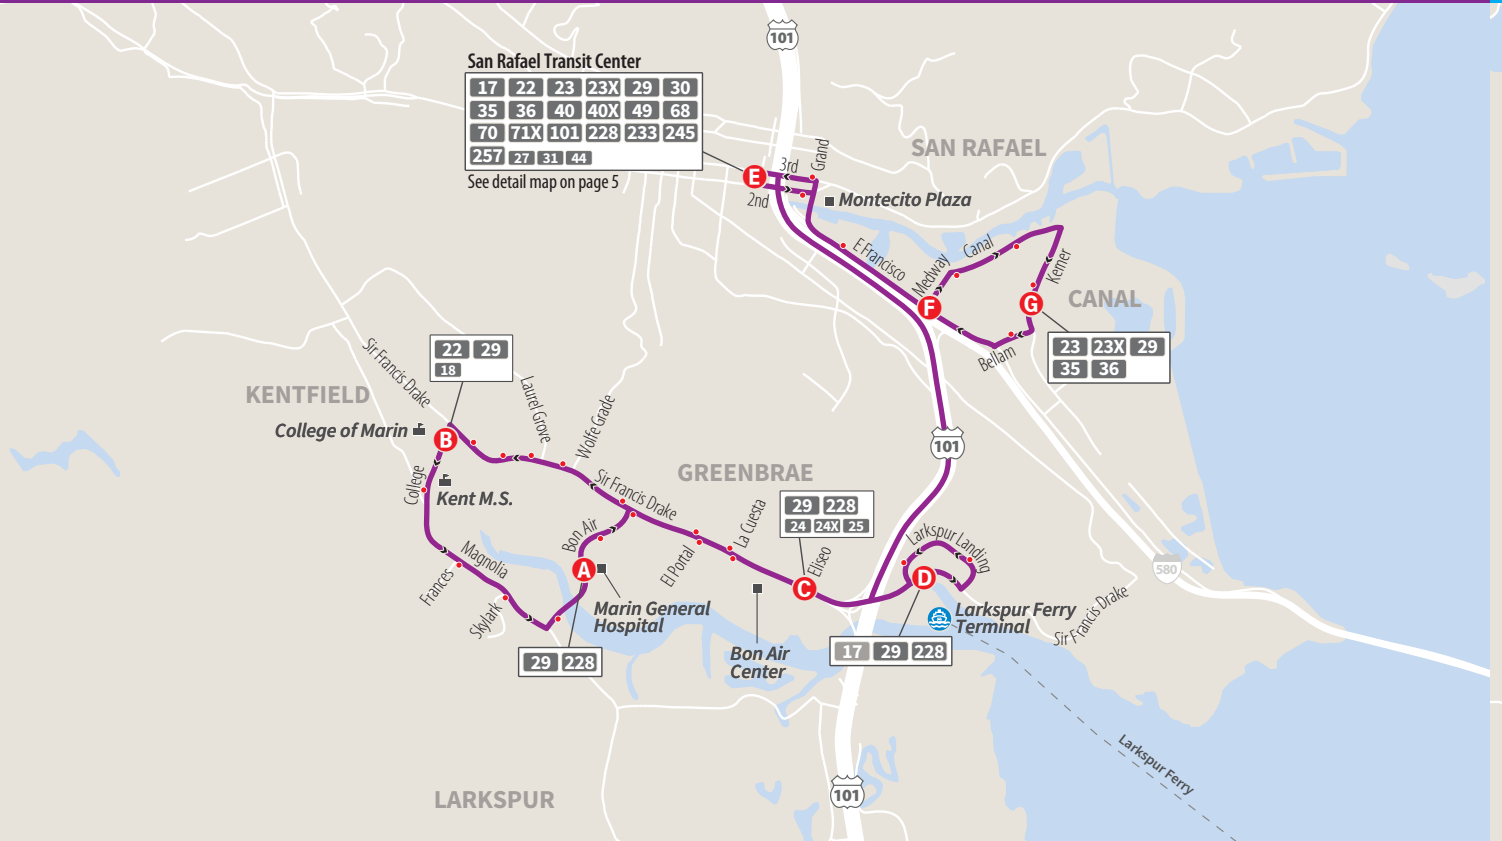

Route 29 Canal - San Rafael - Larkspur Landing - Greenbrae - College of Marin - Marin General

Monday-Friday

Eastbound to Canal

	Marin General Hospital A	Sir Francis Drake Bl & Eliseo Dr C	E Sir Francis Drake Blvd & Larkspur Landing D	Arrive San Rafael Transit Center E	Depart San Rafael Transit Center	Route 23X Westbound Medway Rd & E Francisco Blvd F	Route 23X Westbound Kerner Blvd & Larkspur St G	Route 23X Westbound San Rafael Transit Center H
AM	6:34	6:42	6:45	6:55	7:00	7:05	7:12	7:25
	7:34	7:42	7:45	7:55	8:00	8:05	8:12	8:25
	8:34	8:42	8:45	8:55	-	-	-	-
	9:34	9:42	9:45	9:55	-	-	-	-
PM	-	-	-	-	2:00	2:05	2:12	2:25
	2:34	2:42	2:45	2:55	3:00	3:05	3:12	3:25
	3:34	3:42	3:45	3:55	4:00	4:05	4:12	4:25
	4:31	4:39	4:42	4:55	5:00	5:05	5:12	5:25
	5:31	5:39	5:42	5:55	6:00	6:05	6:12	6:25
	6:31	6:39	6:42	6:55	-	-	-	-

F Route continues to the San Rafael Transit Center and Fairfax Manor as Route 23X

Westbound to Marin General Hospital

	Rte 23X San Rafael Transit Center E	Medway Rd & E Francisco Blvd F	Kerner Blvd & Larkspur St G	Arrive San Rafael Transit Center E	Depart San Rafael Transit Center	E Sir Francis Drake & Larkspur Landing D	Sir Francis Drake Bl & Eliseo Dr C	College Av at College of Marin B	Marin General Hospital A
AM	6:30	6:35	6:42	6:55	7:00	7:07	7:12	7:17	7:26
	7:30	7:35	7:42	7:55	8:00	8:07	8:12	8:17	8:26
	8:30	8:35	8:42	8:55	9:00	9:07	9:12	9:17	9:26
PM	-	-	-	-	2:00	2:07	2:12	2:17	2:25
	2:30	2:35	2:42	2:55	3:00	3:07	3:12	3:17	3:25
	3:30	3:35	3:42	3:55	4:00	4:09	4:14	4:19	4:27
	4:30	4:35	4:42	4:55	5:00	5:09	5:14	5:19	5:27
	5:30	5:35	5:42	5:55	6:00	6:09	6:14	6:19	6:27

2 Route originates from the San Rafael Transit Center as Route 23X

Route 23X weekday 6:05 AM, 9:00 AM, 10:00 AM, and 7:00 PM westbound trips from the San Rafael Transit Center were discontinued

Route 29 weekday 9:30 AM, 6:30 PM, and 7:30 PM westbound trips from the San Rafael Transit Center were discontinued