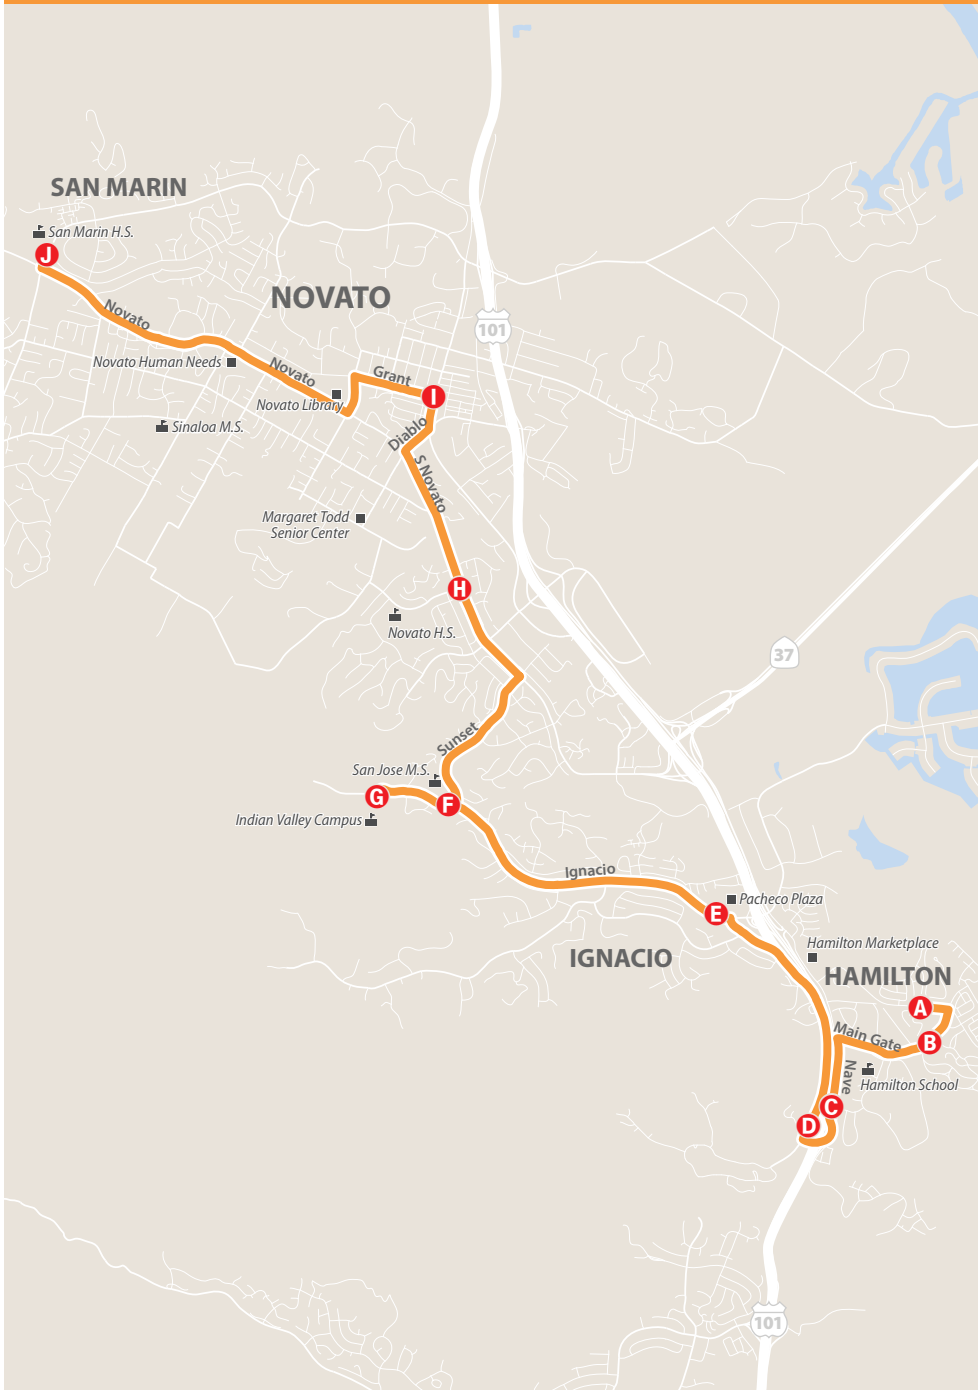

2021-2022

Route 651

Hamilton - Ignacio - San Jose Middle School - Indian Valley Campus - Novato - San Marin High School

Effective September 20, 2021

San Marin HS/San Jose MS

School Days Only

Northbound to San Marin High School

	Hamilton Pkwy & Chapel Hill Rd A	Hamilton Theatre Parking Lot B	Nave Dr & Bolling Dr C	Ignacio Blvd at Pacheco Plaza E	San Jose Middle School Ignacio & Sunset F	Indian Valley Campus G	S Novato Blvd & Arthur St H	Redwood Blvd & Grant Av I	San Marin High School San Marin & San Carlos J	
AM	7:30	7:32	7:35	7:45	7:50	7:52	8:00	8:05	8:17	
	7:32	7:34	7:37	7:47	7:52	7:54	8:02	8:07	8:19	
PM	-	-	-	-	-	1:50	2:05	2:13	-	W
	-	-	-	-	-	2:50	3:05	3:13	-	MTRF

Southbound to Hamilton

	San Marin High School San Marin & San Carlos J	Redwood Blvd & Grant Av I	S Novato Blvd & Arthur St H	San Jose Middle School Ignacio & Sunset F	Indian Valley Campus G	Ignacio Blvd at Pacheco Plaza E	Alameda Del Prado & US Hwy 101 On-Ramp D	Hamilton Theatre Parking Lot B	Hamilton Pkwy & Sunny Cove Dr A	
PM	-	-	-	1:50	1:51	1:58	2:03	2:07	-	W
	-	-	-	2:45	2:46	2:53	2:58	3:02	-	MTR
	-	-	-	2:50	2:51	2:58	3:03	3:07	-	MTRF
	3:00	3:11	3:14	3:20	3:21	3:28	3:33	3:37	3:38	W
	3:51	4:02	-	-	-	-	-	-	-	MTRF
	3:53	4:04	4:07	4:13	4:14	4:21	4:26	4:30	4:31	F

- W** Trip operates only on Wednesdays which are school days.
- MTR** Trip operates each school day except Wednesdays and Fridays.
- MTRF** Trip operates each school day except Wednesdays.
- F** Trip operates only on Fridays.