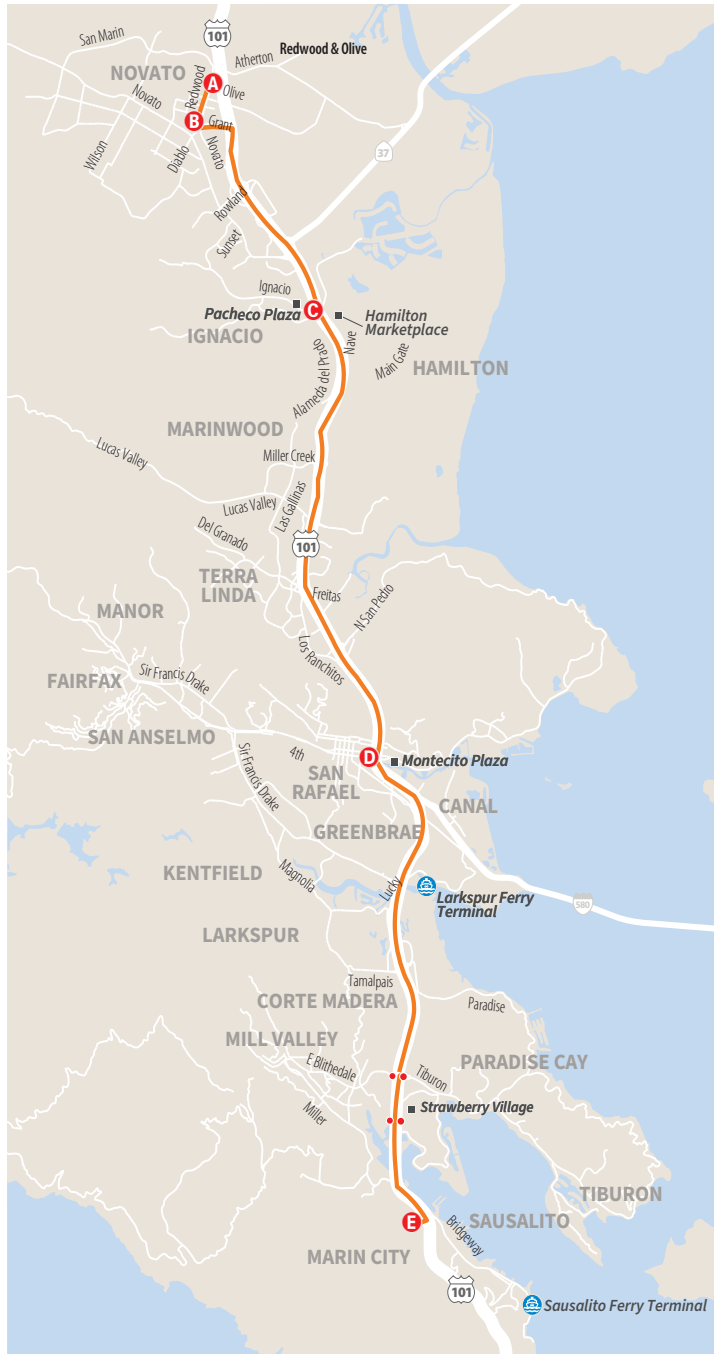

Route 171 Hwy 101 Corridor - Novato - San Rafael - Corte Madera - Marin City

Monday - Friday, Saturday/Sunday/Holiday

Southbound to Marin City

Northbound to Novato

	Novato Redwood & Olive A	Novato Redwood & Grant B	Enfrente Rd & Salvatore Dr C	Arrive San Rafael Transit Center D	Depart San Rafael Transit Center E	Marin City Donahue & Terners A
AM	5:55	5:57	6:05	6:20	6:25	6:40
	6:55	6:57	7:05	7:20	7:25	7:40
	7:55	7:57	8:05	8:20	8:25	8:40
	8:55	8:57	9:05	9:20	9:25	9:40
	9:55	9:57	10:05	10:20	10:25	10:40
PM	10:55	10:57	11:05	11:20	11:25	11:40
	11:55	11:57	12:05	12:20	12:25	12:40
	12:55	12:57	1:05	1:20	1:25	1:40
	1:55	1:57	2:05	2:20	2:25	2:40
	2:55	2:57	3:05	3:20	3:25	3:40
	3:55	3:57	4:05	4:20	4:25	4:40
	4:55	4:57	5:05	5:20	5:25	5:40
	5:55	5:57	6:05	6:20	6:25	6:40
	6:55	6:57	7:05	7:20	7:25	7:40
	7:55	7:57	8:05	8:20	8:25	8:40
	8:55	8:57	9:05	9:20	9:25	9:40
10:55	10:57	11:05	11:20	11:25	11:40	

	Marin City Donahue & Terners E	Arrive San Rafael Transit Center D	Depart San Rafael Transit Center C	Enfrente Rd & Salvatore Dr B	Novato Redwood & Grant A	Novato Redwood & Olive E
AM	7:00	7:20	7:25	7:43	7:49	7:51
	8:00	8:20	8:25	8:43	8:49	8:51
	9:00	9:20	9:25	9:43	9:49	9:51
	10:00	10:20	10:25	10:43	10:49	10:51
	11:00	11:20	11:25	11:43	11:49	11:51
PM	12:00	12:20	12:25	12:43	12:49	12:51
	1:00	1:20	1:25	1:43	1:49	1:51
	2:00	2:20	2:25	2:43	2:49	2:51
	3:00	3:20	3:25	3:43	3:49	3:51
	4:00	4:20	4:25	4:43	4:49	4:51
	5:00	5:20	5:25	5:43	5:49	5:51
	6:00	6:20	6:25	6:43	6:49	6:51
	7:00	7:20	7:25	7:43	7:49	7:51
	8:00	8:20	8:25	8:43	8:49	8:51
	9:00	9:20	9:25	9:43	9:49	9:51
	10:00	10:20	10:25	10:43	10:49	10:51
11:00	11:20	11:25	11:43	11:49	11:51	
12:00	12:20	12:25	12:43	12:49	12:51	

NOTE: Only timepoint stops shown on map. Route serves all Highway 101 bus pad stops.