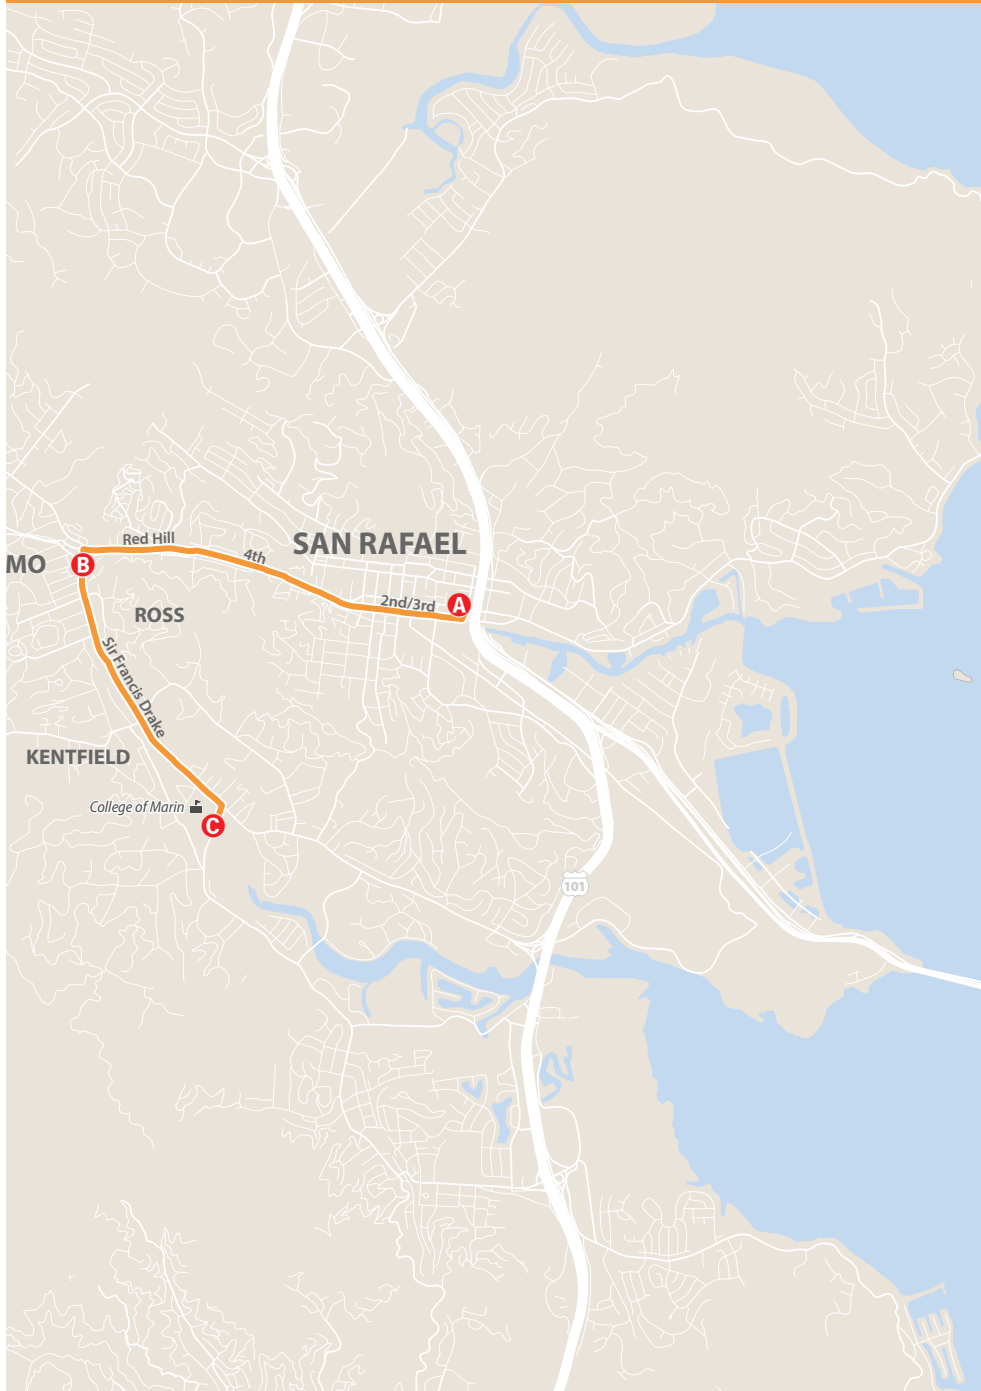

2019-2020

Route 122 College of Marin Express

Effective December 8, 2019

College of Marin Kentfield

School Days Only

Southbound to Kentfield

	Peacock Gap Lagoon & Peacock D	Arrive San Rafael Transit Center 3rd & Hetherton A	Depart San Rafael Transit Center 3rd & Hetherton A	San Anselmo Sir Francis Drake & Bank B	College of Marin College & Sir Francis Drake C
AM	-	-	8:15	8:21	8:29
	-	-	8:45	8:51	8:59
	8:52	9:10	9:15	9:21	9:29
	-	-	9:45	9:51	9:59
	9:52	10:10	10:15	10:21	10:29
	-	-	10:45	10:51	10:59
	10:52	11:10	11:15	11:21	11:29
	-	-	11:45	11:51	11:59
PM	11:52	12:10	12:15	12:21	12:29
	-	-	12:45	12:51	12:59
	12:52	1:10	1:15	1:21	1:29
	-	-	1:45	1:51	1:59
	1:52	2:10	2:15	2:21	2:29
	2:52	3:10	-	-	-

Northbound to San Rafael

	College of Marin College & Sir Francis Drake C	San Anselmo Sir Francis Drake & Bank B	Arrive San Rafael Transit Center 3rd & Hetherton A	Depart San Rafael Transit Center 3rd & Hetherton A	Peacock Gap Lagoon & Peacock D
AM	-	-	8:35	8:49	8:49
	9:07	9:13	9:25	9:30	9:44
	9:37	9:43	9:55	-	-
	10:07	10:13	10:25	10:30	10:44
	10:37	10:43	10:55	-	-
	11:07	11:13	11:25	11:30	11:44
	11:37	11:43	11:55	-	-
PM	12:07	12:13	12:25	12:30	12:44
	12:37	12:43	12:55	-	-
	1:07	1:13	1:25	1:30	1:44
	1:37	1:43	1:55	-	-
	2:07	2:13	2:25	2:30	2:44
	2:37	2:43	2:55	-	-