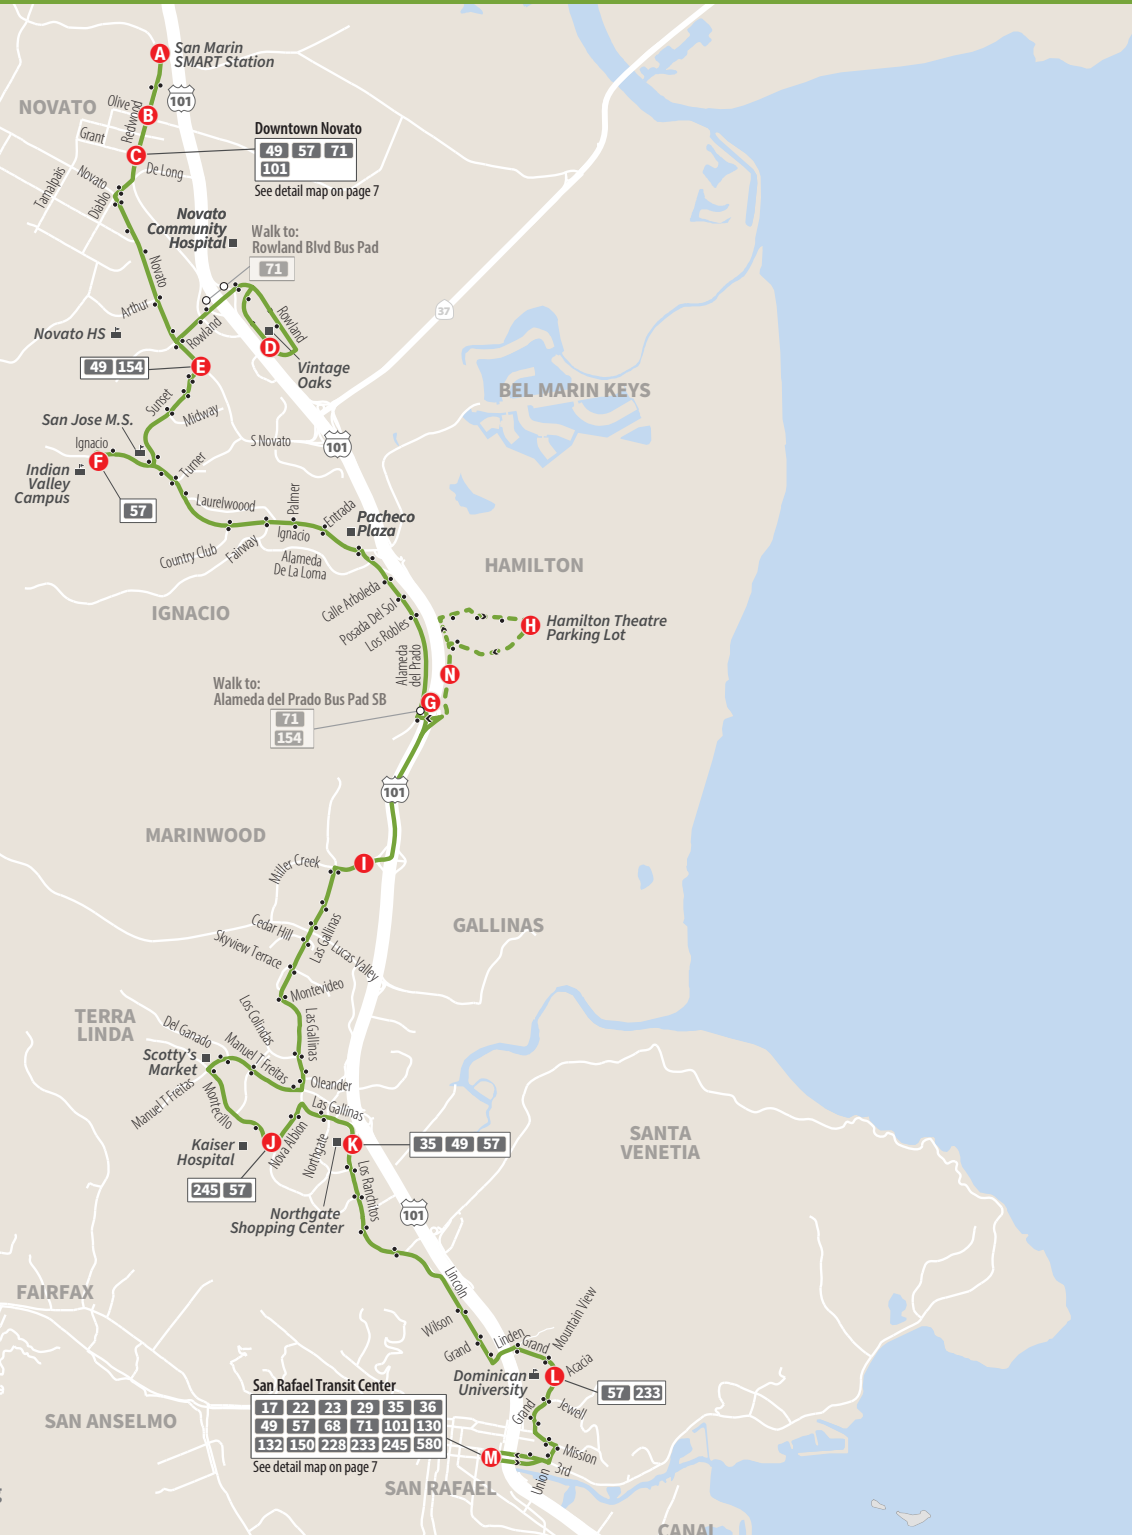

See pages 6-7 for guide to maps and schedules

Monday-Friday

Lunes - Viernes

Southbound to San Rafael

	A	B	C	D	E	F	G	H	I	J	K	L	M
	Novato San Marin SMART Station	Redwood Blvd & Olive Ave	Novato Redwood Blvd & Grant Ave	Vintage Way At Sleep Train	S Novato Blvd & Sunset Pkwy	Indian Valley College	Alameda Del Prado @ Hwy 101 SB	Hamilton Theatre Parking Lot	Miller Creek Rd & Marinwood Av	Montecillo Rd At Kaiser Hospital Lot A	Las Gallinas Ave at Northgate Mall	Dominican University Grand Av & Acacia Av	San Rafael Transit Center
AM	6:25	6:27	6:29	-	6:38	6:44	6:52	-	6:54	7:06	7:10	7:15	7:25
	6:57	6:59	7:01	7:13	7:19	7:25	7:34	-	7:36	7:51	7:56	8:06	8:25
	8:01	8:03	8:05	8:17	8:23	8:29	8:38	-	8:40	8:55	9:00	9:10	9:25
	8:35	8:37	8:39	8:51	8:57	9:03	9:12	9:20	-	-	-	-	-
	9:10	9:12	9:14	9:26	9:32	9:38	9:47	-	9:49	10:01	10:06	10:15	10:25
	10:10	10:12	10:14	10:26	10:32	10:38	10:47	-	10:49	11:01	11:06	11:15	11:25
	11:10	11:12	11:14	11:26	11:32	11:38	11:47	-	11:49	12:01	12:06	12:15	12:25
PM	12:10	12:12	12:14	12:26	12:32	12:38	12:47	-	12:49	1:01	1:06	1:15	1:25
	1:08	1:10	1:12	1:24	1:32	1:38	1:47	-	1:49	2:01	2:06	2:15	2:25
	2:05	2:07	2:09	2:21	2:29	2:35	2:47	-	2:49	3:01	3:06	3:15	3:25
	2:32	2:34	2:36	-	2:45	2:51	3:00	3:10	-	-	-	-	-
	2:35	2:37	2:39	2:51	2:59	3:05	3:17	-	3:19	3:31	3:36	3:45	3:55
	3:05	3:07	3:09	3:21	3:29	3:35	3:47	-	3:49	4:01	4:06	4:15	4:25
	3:55	3:57	3:59	-	4:08	4:14	4:23	4:33	-	-	-	-	-
	4:17	4:19	4:21	-	4:30	4:36	4:45	-	4:47	5:01	5:05	5:15	5:25
	4:32	4:34	4:36	4:48	4:56	5:02	5:11	5:19	-	-	-	-	-
	5:09	5:11	5:13	5:25	5:33	5:39	5:48	-	5:50	6:02	6:07	6:15	6:25
	6:17	6:19	6:21	6:31	6:37	6:41	6:50	-	6:52	7:02	7:07	7:15	7:25
	7:17	7:19	7:21	7:31	7:37	7:41	7:50	-	7:52	8:02	8:07	8:15	8:25
	8:17	8:19	8:21	8:31	8:37	8:41	8:50	-	8:52	9:02	9:07	9:15	9:25

Northbound to San Marin