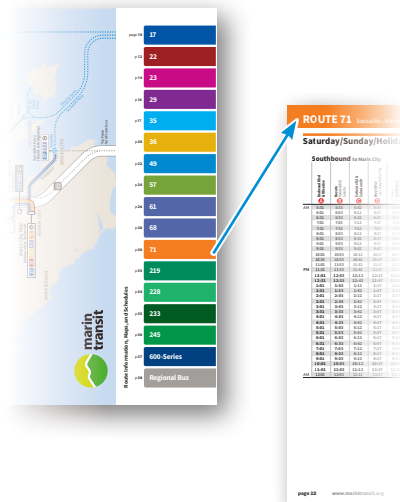

Find your route

The system map inside the front cover shows how the local transit system fits together.

The map shows Marin Transit local service.

Find your page

The route colors on the map match the colors on the route pages.

An index at the bottom of the map will help you find the page for more information about any route.

Find your stop & time

Each route page has a map with details about the route including bus stop locations.

The stop letters such as **A** show points on the map that have corresponding times in the schedules. Your bus stop may be between these points.

Reading a schedule

1. 1 Find the proper schedule for the day of week and direction of travel.
2. 2 Find the locations nearest your starting point and destination.
3. 3 Read down the columns to see times the buses serve those locations.
4. 4 Read across to the right to see when a bus trip will reach your destination. Each row across represents one bus trip.

	San Rafael Transit Center	San Anselmo Center Blvd & B	Sir Francis Dr & Laminita St
AM	6:00	6:13	6:16
	6:30	6:43	6:46
	7:00	7:13	7:16

Monday-Friday

1 Southbound to Sausalito

	San Rafael Transit Center	Hwy 101 @ Tucky Dr Bus Pad	Hwy 101 @ Tamalpais Dr Bus Pad	Reed Blvd & Bellevue Dr	E Blithedale Ave & Tower Dr	Mills Valley Depot Sunnydale Ave & Miller Ave
AM	5:30	5:44	5:36	-	5:39	5:49
6:00	6:00	6:14	6:06	-	6:09	6:19
6:30	6:30	6:44	6:36	-	6:39	6:49
7:00	7:00	7:14	7:06	-	7:09	7:19
7:30	7:30	7:44	7:36	7:43	7:47	8:02
8:00	8:04	-	-	-	8:17	8:32

Encuentre su ruta

El mapa del sistema dentro de la portada muestra cómo el sistema de tránsito local encaja.

El mapa muestra el servicio local de Marin Transit.

Encuentre su página

El color de la ruta en el mapa coincide con el color de las páginas de rutas.

El índice situado en la parte inferior del mapa le ayudará a encontrar la página para obtener más información acerca de cualquier ruta.

Encuentre su parada y hora de llegada

Cada página de ruta tiene un mapa que muestra detalles acerca de la ruta, incluyendo las paradas de autobús.

Las letras de parada como **A** muestran los puntos del mapa que tienen tiempos correspondientes en los horarios. Su parada de autobús puede estar entre estos puntos.

Cómo interpretar los horarios

1. 1 Encuentre el horario para el día de la semana y dirección de viaje.
2. 2 Encuentre los lugares más cercanos a su punto de partida y de destino.
3. 3 Lea las columnas para ver cuando pasan los autobuses por estos lugares.
4. 4 Lea hacia la derecha para ver cuando un viaje en autobús llegará a su destino. Cada fila representa un viaje completo del autobús.

MAP LEGEND FOR ALL ROUTE MAPS