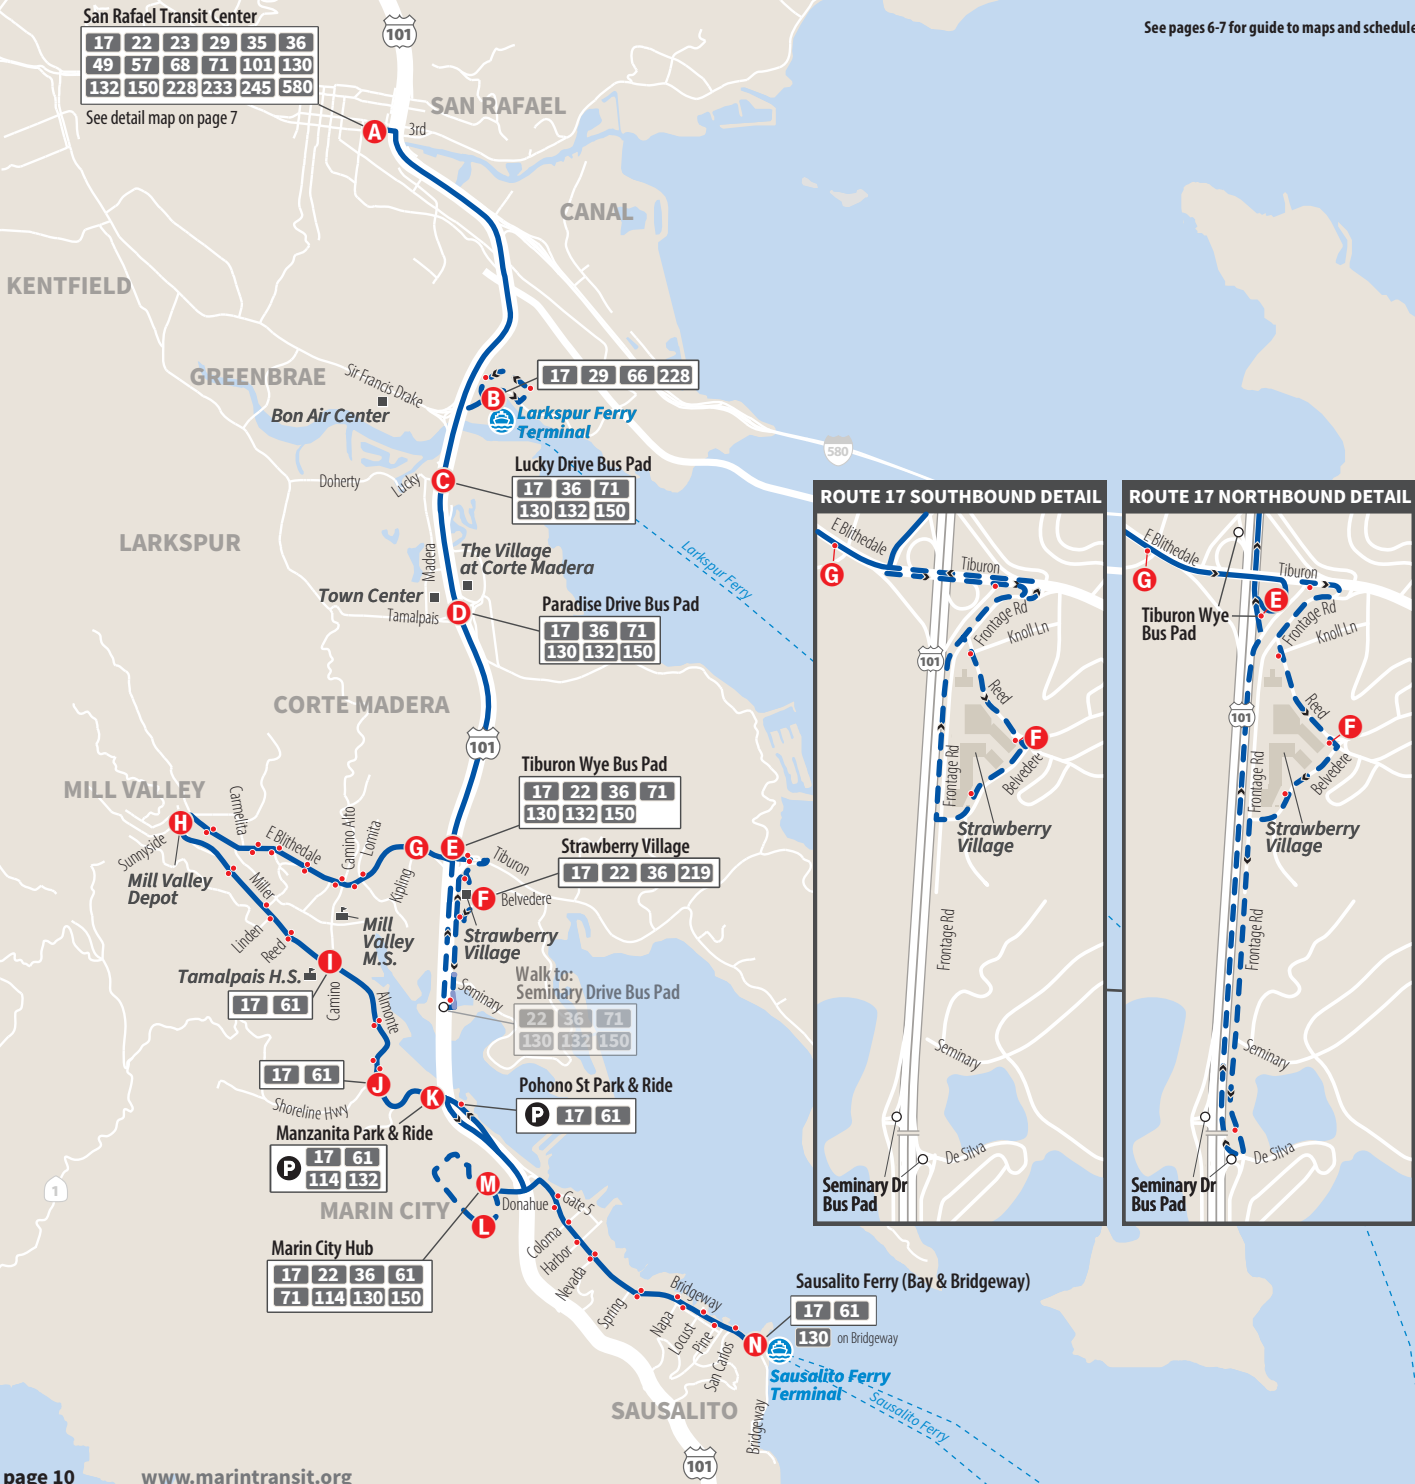

See pages 6-7 for guide to maps and schedules

17	22	23	29	35	36
49	57	68	71	101	130
132	150	228	233	245	580

See detail map on page 7

Monday-Friday *Lunes - Viernes*

Southbound to Sausalito

	San Rafael Transit Center	Hwy 101 @ Tamalpais Dr Bus Pad	Reed Blvd & Belvedere Dr	E Blithedale Ave & Tower Dr	Mill Valley Depot Sunnyside Ave & Miller Ave	Miller Ave & Camino Alto	Tam Junction-Shoreline Hwy & Almonte Blvd	Manzanita Park & Ride Lot	Marin City Hub Donahue St & Lemers Dr	Sausalito Ferry Bay St & Bridgeway
	A	D	F	G	H	I	J	K	M	N
AM	5:30	5:35	-	5:38	5:46	5:53	5:57	6:00	6:04	6:16
	6:00	6:05	-	6:08	6:16	6:23	6:27	6:30	6:34	6:46
	6:30	6:35	-	6:38	6:46	6:53	6:57	7:00	7:04	7:16
	7:00	7:05	-	7:08	7:16	7:23	7:27	7:30	7:34	7:46
	7:30	7:35	7:42	7:46	7:54	8:01	8:05	8:08	8:12	8:24
	8:00	8:05	8:12	8:16	8:24	8:31	8:35	8:38	8:42	8:54
	8:30	8:35	-	8:38	8:46	8:53	8:57	9:00	9:04	9:16
	9:00	9:05	-	9:08	9:16	9:23	9:27	9:30	9:34	9:46
	9:30	9:35	-	9:38	9:46	9:53	9:57	10:00	10:04	10:16
	10:00	10:05	-	10:08	10:16	10:23	10:27	10:30	10:34	10:46
	10:30	10:35	-	10:38	10:46	10:53	10:57	11:00	11:04	11:16
	11:00	11:05	-	11:08	11:16	11:23	11:27	11:30	11:34	11:46
PM	11:30	11:35	-	11:38	11:46	11:53	11:57	12:00	12:04	12:16
	12:30	12:35	-	12:38	12:46	12:53	12:57	1:00	1:04	1:16
	1:00	1:05	-	1:08	1:16	1:23	1:27	1:30	1:34	1:46
	1:30	1:35	-	1:38	1:46	1:53	1:57	2:00	2:04	2:16
	2:30	2:35	-	2:38	2:46	2:53	2:57	3:00	3:04	3:16
	3:00	3:05	-	3:08	3:16	3:23	3:27	3:30	3:34	3:46
	3:30	3:35	-	3:38	3:46	3:53	3:57	4:00	4:04	4:16
	4:30	4:35	-	4:38	4:46	4:53	4:57	5:00	5:04	5:16
	5:00	5:05	-	5:08	5:16	5:23	5:27	5:30	5:34	5:46
	5:30	5:35	-	5:38	5:46	5:53	5:57	6:00	6:04	6:16
	6:30	6:35	-	6:38	6:46	6:53	6:57	7:00	7:04	7:16
	7:30	7:35	-	7:38	7:46	7:53	7:57	8:00	8:04	8:16
	8:30	8:35	-	8:38	8:46	8:53	8:57	9:00	9:04	9:16
	9:30	9:35	-	9:38	9:46	9:53	9:57	10:00	10:04	10:16