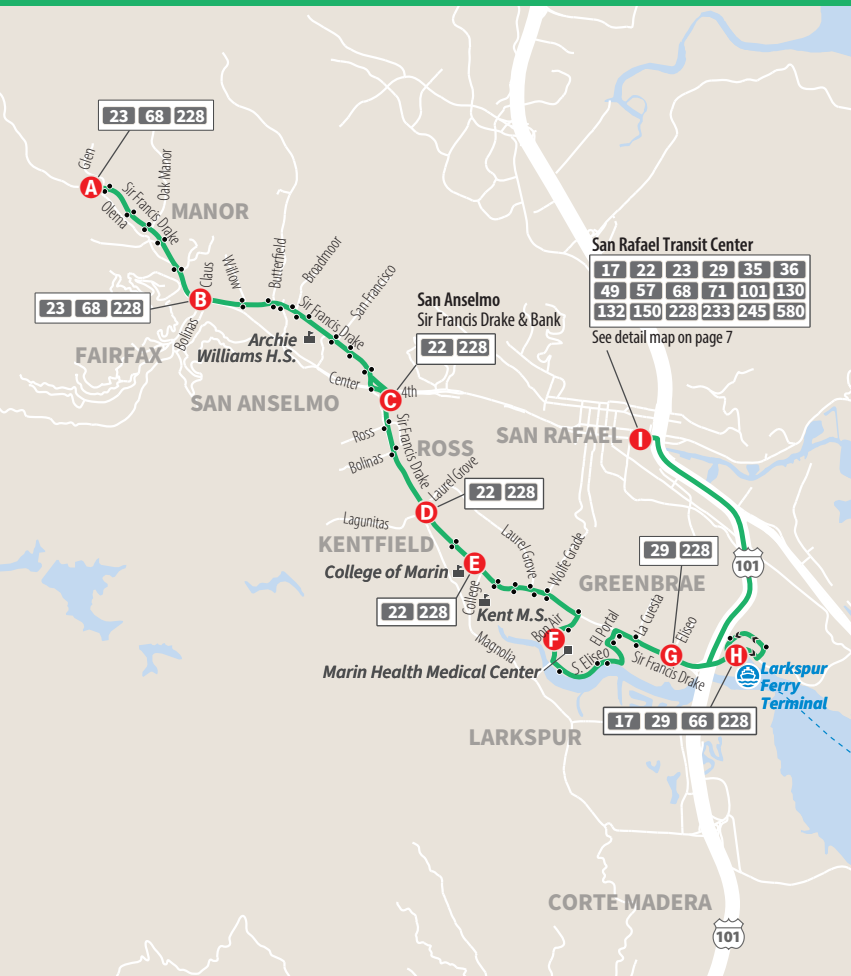

Saturday/Sunday/Holiday *Fines de Semana y Días Festivos*

Eastbound to San Rafael

	Manor Sir Francis Drake Bl & Olema Rd A	Fairfax Sir Francis Drake Bl & Claus Dr B	San Anselmo Sir Francis Drake Bl & Bank St C	Sir Francis Drake Bl & Lagunitas Rd D	College of Marin Sir Francis Drake Bl & Elm Av E	Marin Health Medical Center F	Sir Francis Drake Bl & Eliseo Dr G	Sir Francis Drake Bl & Larkspur Landing H	San Rafael Transit Center I
AM	6:42	6:46	6:54	6:57	7:01	7:07	7:14	7:17	7:25
	7:42	7:46	7:54	7:57	8:01	8:07	8:14	8:17	8:25
	8:42	8:46	8:54	8:57	9:01	9:07	9:14	9:17	9:25
	9:42	9:46	9:54	9:57	10:01	10:07	10:14	10:17	10:25
	10:42	10:46	10:54	10:57	11:01	11:07	11:14	11:17	11:25
PM	11:42	11:46	11:54	11:57	12:01	12:07	12:14	12:17	12:25
	12:42	12:46	12:54	12:57	1:01	1:07	1:14	1:17	1:25
	1:42	1:46	1:54	1:57	2:01	2:07	2:14	2:17	2:25
	2:42	2:46	2:54	2:57	3:01	3:07	3:14	3:17	3:25
	3:42	3:46	3:54	3:57	4:01	4:07	4:14	4:17	4:25
	4:42	4:46	4:54	4:57	5:01	5:07	5:14	5:17	5:25
	5:42	5:46	5:54	5:57	6:01	6:07	6:14	6:17	6:25
	6:42	6:46	6:54	6:57	7:01	7:07	7:14	7:17	7:25

Monday-Friday *Lunes - Viernes*

Eastbound to San Rafael

	Manor Sir Francis Drake Bl & Olema Rd A	Fairfax Sir Francis Drake Bl & Claus Dr B	San Anselmo Sir Francis Drake Bl & Bank St C	Sir Francis Drake Bl & Lagunitas Rd D	College of Marin Sir Francis Drake Bl & Elm Av E	Marin Health Medical Center F	Sir Francis Drake Bl & Eliseo Dr G	Sir Francis Drake Bl & Larkspur Landing H	San Rafael Transit Center I
AM	7:33	7:37	7:47	7:51	7:56	8:03	8:12	8:15	8:25
	8:33	8:37	8:47	8:51	8:56	9:03	9:12	9:15	9:25
	9:38	9:42	9:50	9:53	9:57	10:03	10:12	10:15	10:25
	10:38	10:42	10:50	10:53	10:57	11:03	11:12	11:15	11:25
PM	11:38	11:42	11:50	11:53	11:57	12:03	12:12	12:15	12:25
	12:38	12:42	12:50	12:53	12:57	1:03	1:12	1:15	1:25
	1:38	1:42	1:50	1:53	1:57	2:03	2:12	2:15	2:25
	2:38	2:42	2:50	2:53	2:57	3:03	3:12	3:15	3:25
	3:31	3:35	3:45	3:48	3:52	3:58	4:09	4:12	4:25
	4:31	4:35	4:43	4:46	4:52	4:58	5:09	5:12	5:25
	5:31	5:35	5:43	5:46	5:52	5:58	6:09	6:12	6:25
	6:38	6:42	6:50	6:53	6:57	7:03	7:12	7:15	7:25
	7:38	7:42	7:50	7:53	7:57	8:03	8:12	8:15	8:25

Westbound to Manor