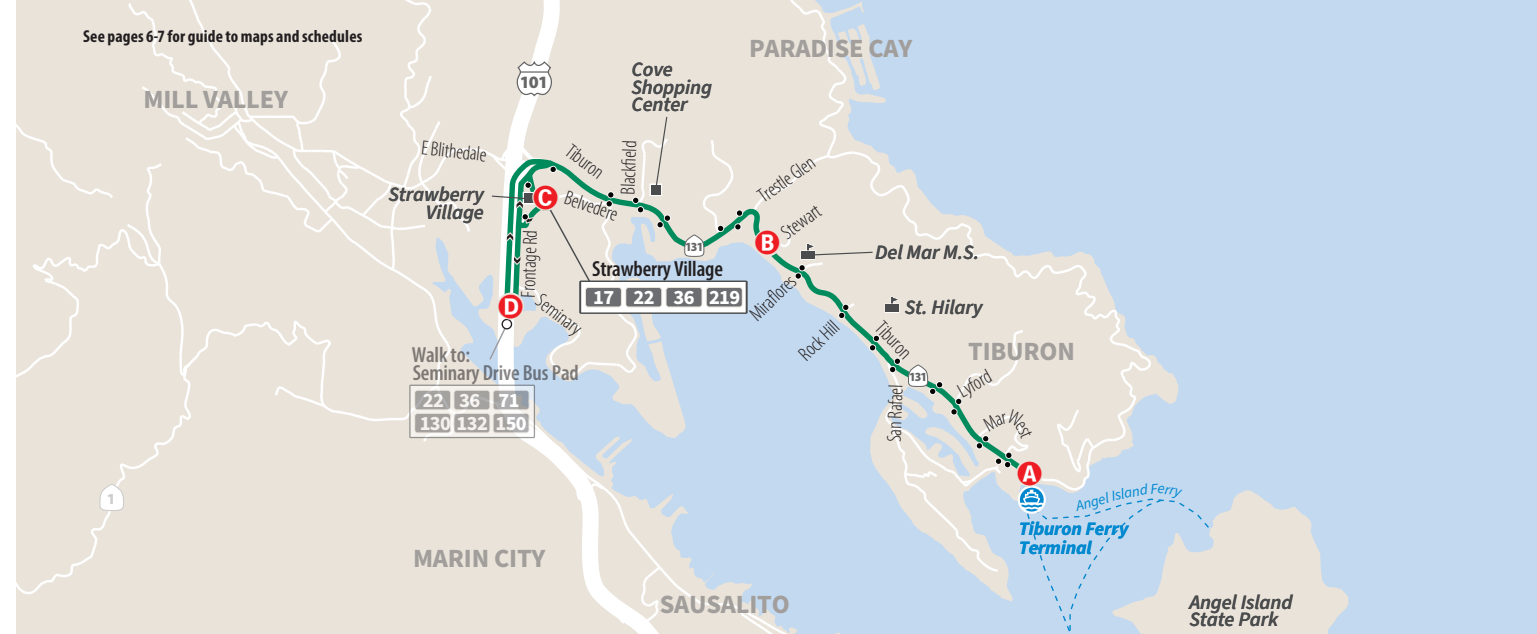

G Marin City Donahue & Lemers	F Hwy 101 @ Paradise Dr Bus Pad	E Arrive San Rafael Transit Center	D Depart San Rafael Transit Center	D Hwy 101 @ Smith Ranch Rd Bus Pad	C Hwy 101 @ Ignacio Blvd Bus Pad	B Novato Redwood Bl & Grant Av	A Redwood Blvd & Olive Ave
AM	6:04	6:11	6:25	6:30	6:38	6:43	6:51	6:53
	6:34	6:41	6:55	7:00	7:08	7:13	7:21	7:23
	7:04	7:11	7:25	7:30	7:38	7:43	7:51	7:53
	7:34	7:41	7:55	8:00	8:08	8:13	8:21	8:23
	8:04	8:11	8:25	8:30	8:38	8:43	8:51	8:53
	8:34	8:41	8:55	9:00	9:08	9:13	9:21	9:23
	9:04	9:11	9:25	9:30	9:38	9:43	9:51	9:53
	9:34	9:41	9:55	10:00	10:08	10:13	10:21	10:23
	10:04	10:11	10:25	10:30	10:38	10:43	10:51	10:53
	10:34	10:41	10:55	11:00	11:08	11:13	11:21	11:23
	11:04	11:11	11:25	11:30	11:38	11:43	11:51	11:53
PM	11:34	11:41	11:55	12:00	12:08	12:13	12:21	12:23
	12:04	12:11	12:25	12:30	12:38	12:43	12:51	12:53
	12:34	12:41	12:55	1:00	1:08	1:13	1:21	1:23
	1:04	1:11	1:25	1:30	1:38	1:43	1:51	1:53
	1:34	1:41	1:55	2:00	2:08	2:13	2:21	2:23
	2:04	2:11	2:25	2:30	2:38	2:43	2:51	2:53
	2:34	2:41	2:55	3:00	3:08	3:13	3:21	3:23
	3:04	3:11	3:25	3:30	3:38	3:43	3:51	3:53
	3:34	3:41	3:55	4:00	4:08	4:13	4:21	4:23
	4:04	4:11	4:25	4:30	4:38	4:43	4:51	4:53
	4:34	4:41	4:55	5:00	5:08	5:13	5:21	5:23
	5:04	5:11	5:25	5:30	5:38	5:43	5:51	5:53
	5:34	5:41	5:55	6:00	6:08	6:13	6:21	6:23
	6:04	6:11	6:25	6:30	6:38	6:43	6:51	6:53
	7:04	7:11	7:25	7:30	7:38	7:43	7:51	7:53
	8:04	8:11	8:25	8:30	8:38	8:43	8:51	8:53
	9:04	9:11	9:25	9:30	9:38	9:43	9:51	9:53
	10:04	10:11	10:25	10:30	10:38	10:43	10:51	10:53
	11:04	11:11	11:25	11:30	11:38	11:43	11:51	11:53
AM	12:04	12:11	12:25	12:30	12:38	12:43	12:51	12:53

Monday-Friday
Lunes - Viernes

Westbound to Strawberry Village

	A Tiburon Tiburon Blvd & Main St	B Tiburon Blvd & Stewart Dr	C Strawberry Village Reed Bl & Belvedere Dr
AM	6:41	6:47	6:57
	7:18	7:24	7:34
	8:05	8:15	8:33
	9:14	9:20	9:28
	10:12	10:18	10:26
	10:50	10:56	11:04
	11:30	11:36	11:44
PM	12:17	12:23	12:31
	1:00	1:06	1:14
	1:45	1:55	2:09
	2:36	2:46	3:00
	3:47	3:53	4:01
	4:29	4:38	4:49
	5:25	5:31	5:39
	6:20	6:26	6:34
	7:05	7:11	7:19
	7:45	7:51	7:59
	8:20	8:26	8:34

Eastbound to Tiburon

	C Strawberry Village Reed Bl & Belvedere Dr	D Redwood Hwy Frontage Rd & De Silva Island Dr	B Tiburon Blvd & Stewart Dr	A Tiburon Tiburon Blvd & Main St
AM	6:19	6:21	6:29	6:35
	6:57	6:59	7:07	7:13
	7:34	7:36	7:44	7:54
	8:33	8:35	8:43	8:53
	9:28	9:30	9:38	9:48
	10:26	10:28	10:36	10:46
	11:04	11:06	11:14	11:24
PM	11:44	11:46	11:54	12:04
	12:31	12:33	12:41	12:51
	1:14	1:16	1:24	1:34
	2:09	2:11	2:19	2:31
	3:15	3:17	3:25	3:37
	4:01	4:03	4:11	4:17
	4:49	4:51	4:59	5:05
	5:39	5:41	5:49	5:55
	6:34	6:36	6:44	6:50
	7:19	7:21	7:29	7:35
	7:59	8:01	8:09	8:15

Saturday/Sunday/Holiday
Fines de Semana y Días Festivos

Westbound to Strawberry Village

	A Tiburon Tiburon Blvd & Main St	B Tiburon Blvd & Stewart Dr	C Strawberry Village Reed Bl & Belvedere Dr
AM	7:36	7:42	7:50
	8:21	8:27	8:37
	9:04	9:10	9:20
	9:51	9:57	10:07
	10:36	10:42	10:52
	11:21	11:27	11:37
PM	12:04	12:10	12:20
	12:51	12:57	1:07
	1:36	1:42	1:52
	2:21	2:27	2:37
	3:04	3:10	3:20
	3:51	3:57	4:07
	4:36	4:42	4:52
	5:21	5:27	5:35
	6:06	6:12	6:20
	6:51	6:57	7:05
	7:36	7:42	7:50

Eastbound to Tiburon

	C Strawberry Village Reed Bl & Belvedere Dr	D Redwood Hwy Frontage Rd & De Silva Island Dr	B Tiburon Blvd & Stewart Dr	A Tiburon Tiburon Blvd & Main St
AM	7:15	7:17	7:25	7:31
	8:00	8:02	8:10	8:16
	8:45	8:47	8:55	9:01
	9:30	9:32	9:40	9:46
	10:15	10:17	10:25	10:31
	11:00	11:02	11:10	11:16
PM	11:45	11:47	11:55	12:01
	12:30	12:32</