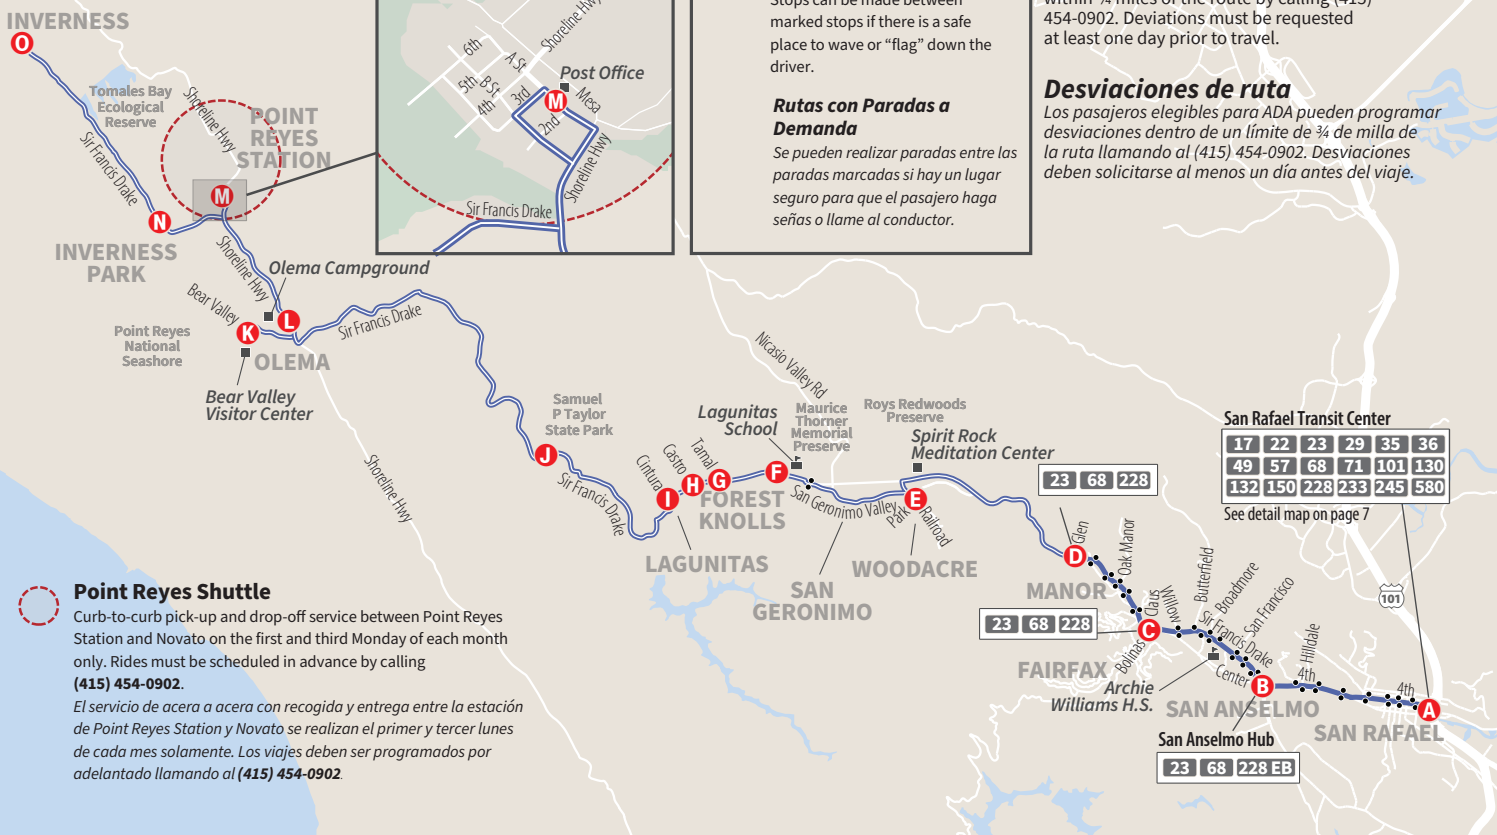

See pages 6-7 for guide to maps and schedules

Point Reyes Shuttle
Curb-to-curb pick-up and drop-off service between Point Reyes Station and Novato on the first and third Monday of each month only. Rides must be scheduled in advance by calling (415) 454-0902.
El servicio de acera a acera con recogida y entrega entre la estación de Point Reyes Station y Novato se realizan el primer y tercer lunes de cada mes solamente. Los viajes deben ser programados por adelantado llamando al (415) 454-0902.

Route Deviations
ADA eligible riders may schedule deviations within ¾ miles of the route by calling (415) 454-0902. Deviations must be requested at least one day prior to travel.
Desviaciones de ruta
Los pasajeros elegibles para ADA pueden programar desviaciones dentro de un límite de ¾ de milla de la ruta llamando al (415) 454-0902. Desviaciones deben solicitarse al menos un día antes del viaje.

Flag-Stop Route
Stops can be made between marked stops if there is a safe place to wave or "flag" down the driver.
Rutas con Paradas a Demanda
Se pueden realizar paradas entre las paradas marcadas si hay un lugar seguro para que el pasajero haga señas o llame al conductor.

Monday-Friday *Lunes - Viernes*

Westbound to Inverness

	A San Rafael Transit Center	B San Anselmo Hub Center Bl & Bridge Av	C Fairfax Broadway & Bolinas Av	D Manor Sir Francis Drake Blvd & Glen Dr	E Woodacre Park St & Central Av	F San Geronimo Sir Francis Drake Blvd & Lagunitas School Rd	G Forest Knolls Sir Francis Drake Blvd & Tamal Rd	H Lagunitas Castro St & Sir Francis Drake Blvd	I Lagunitas Sir Francis Drake Blvd & W Cintura Av	J Samuel P Taylor State Park Sir Francis Drake Blvd	K Pt Reyes Seashore Bear Valley Visitor Center	L Olema Campground Shoreline Hwy & Sir Francis Drake Blvd	M Pt Reyes Downtown Station Shoreline Hwy & 3rd St	N Inverness Park Sir Francis Drake & Balboa Av	O Inverness Inverness Store
AM	6:45	6:58	7:09	7:16	7:20	7:25	7:29	7:30	-	-	-	-	-	-	-
	7:45	7:58	8:09	8:16	8:20	8:25	8:29	-	8:32	8:38	8:52	8:54	8:59	9:03	9:07
	9:45	9:58	10:09	10:16	10:20	10:25	10:29	-	10:32	10:38	10:52	10:54	10:59	11:03	11:07
	10:45	10:58	11:09	11:16	11:20	11:25	11:29	-	11:32	11:38	11:52	11:54	11:59	12:03	12:07
PM	11:45	11:58	12:09	12:16	12:20	12:25	12:29	-	12:32	12:38	12:52	12:54	12:59	1:03	1:07
	12:45	12:58	1:09	1:16	1:20	1:25	1:29	-	1:32	1:38	1:52	1:54	1:59	2:03	2:07
	2:45	2:58	3:09	3:16	3:20	3:25	3:29	-	3:32	3:38	3:52	3:54	3:59	4:03	4:07
	4:45	4:58	5:09	5:16	5:20	5:25	5:29	-	5:32	5:38	5:52	5:54	5:59	6:03	6:07
	6:45	6:58	7:09	7:16	7:20	7:25	7:29	-	7:32	7:38	7:52	7:54	7:59	8:03	8:07
	8:45	8:58	9:09	9:16	9:20	9:25	9:29	9:30	-	-	-	-	-	-	-

Eastbound to San Rafael