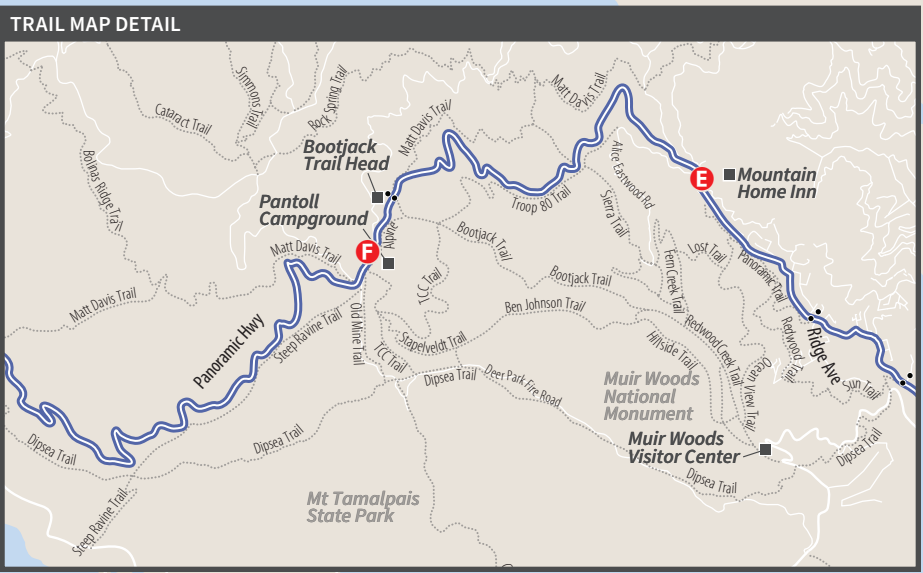

Route Deviations
ADA eligible riders may schedule deviations within ¼ miles of the route by calling (415) 454-0902. Deviations must be requested at least one day prior to travel.

Desviaciones de ruta
Los pasajeros elegibles para ADA pueden programar desviaciones dentro de un límite de ¼ de milla de la ruta llamando al (415) 454-0902. Desviaciones deben solicitarse al menos un día antes del viaje

Monday-Friday *Lunes - Viernes*

Westbound to Stinson Beach & Bolinas

	A Sausalito Ferry Bay St. & Bridgeway	B Marin City Hub	D Miller Ave & Camino Alto	E Panoramic Hwy & Edgewood Av	F Panoramic Hwy & Pan Toll Ranger Station	G Stinson Beach 4810 Shoreline Hwy	H Bolinas Brighton Ave & Wharf Rd
AM	8:15	8:25	8:38	9:00	9:09	9:22	9:38
PM	12:00	12:10	12:23	12:45	12:54	1:07	1:23
	1:00	1:10	1:23	1:45	1:54	2:07	2:23
	3:00	3:10	3:23	3:45	3:54	4:07	4:23
	4:35	4:45	4:58	5:20	5:29	5:42	5:58
	6:35	6:45	6:58	7:20	7:29	7:42	7:58

Eastbound to Marin City

	H Bolinas Brighton Ave & Wharf Rd	G Stinson Beach 4810 Shoreline Hwy	F Panoramic Hwy & Pan Toll Ranger Station	E Panoramic Hwy & Edgewood Av	D Miller Ave & Camino Alto	C Manzanita Park & Ride Lot	B Marin City Hub	A Sausalito Ferry Bay St. & Bridgeway
AM	6:40	6:55	7:08	7:17	7:39	7:45	7:50	8:00
	10:30	10:45	10:58	11:07	11:29	11:35	11:40	11:50
PM	11:30	11:45	11:58	12:07	12:29	12:35	12:40	12:50
	3:05	3:20	3:33	3:42	4:04	4:10	4:15	4:25
	4:35	4:50	5:03	5:12	5:34	5:40	5:45	5:55

Saturday/Sunday/Holiday *Fines de Semana y Días Festivos*

Westbound to Stinson Beach & Bolinas

	A Sausalito Ferry Bay St. & Bridgeway	B Marin City Hub	D Miller Ave & Camino Alto	E Panoramic Hwy & Edgewood Av	F Panoramic Hwy & Pan Toll Ranger Station	G Stinson Beach 4810 Shoreline Hwy	H Bolinas Brighton Ave & Wharf Rd
AM	8:05	8:15	8:28	8:50	8:59	9:12	9:28
	9:50	10:00	10:13	10:35	10:44	10:57	11:13
PM	11:55	12:05	12:18	12:40	12:49	1:02	1:18
	12:55	1:05	1:18	1:40	1:49	2:02	2:18
	1:50	2:00	2:13	2:35	2:44	2:57	3:13
	3:15	3:25	3:38	4:00	4:09	4:22	4:38
	5:00	5:10	5:23	5:45	5:54	6:07	6:23

Eastbound to Marin City

	H Bolinas Brighton Ave & Wharf Rd	G Stinson Beach 4810 Shoreline Hwy	F Panoramic Hwy & Pan Toll Ranger Station	E Panoramic Hwy & Edgewood Av	D Miller Ave & Camino Alto	C Manzanita Park & Ride Lot	B Marin City Hub	A Sausalito Ferry Bay St. & Bridgeway
AM	9:40	9:57	10:10	10:19	10:40	10:49	10:54	11:06
PM	11:25	11:42	11:55	12:04	12:25	12:34	12:39	12:51
	1:30	1:47	2:00	2:09	2:30	2:39	2:44	2:56
	2:30	2:47	3:00	3:09	3:30	3:39	3:44	3:56
	3:25	3:42	3:55	4:04	4:25	4:34	4:39	4:51
	4:50	5:07	5:20	5:29	5:50	5:59	6:04	6:16
	6:30	6:47	7:00	7:09	7:30	7:39	7:44	7:56