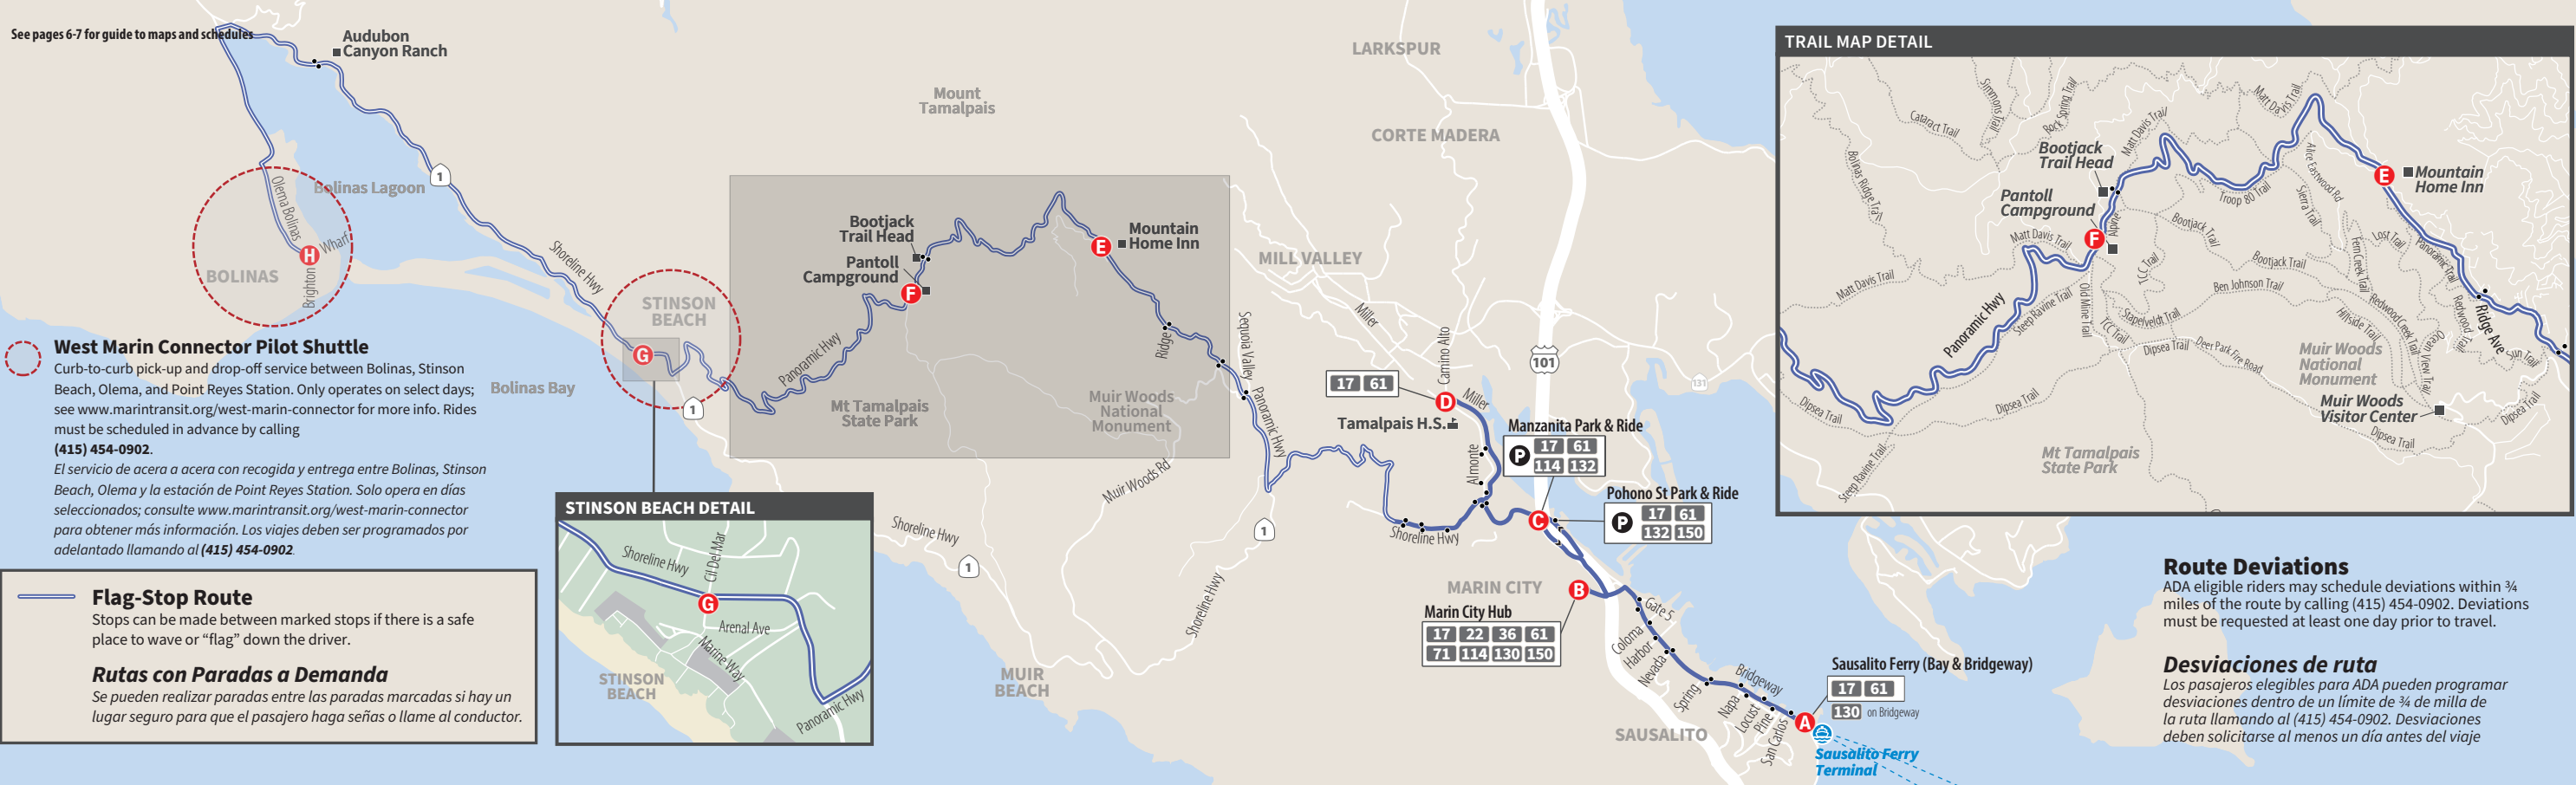

See pages 6-7 for guide to maps and schedules

West Marin Connector Pilot Shuttle
Curb-to-curb pick-up and drop-off service between Bolinas, Stinson Beach, Olema, and Point Reyes Station. Only operates on select days; see www.marintransit.org/west-marin-connector for more info. Rides must be scheduled in advance by calling (415) 454-0902.
El servicio de acera a acera con recogida y entrega entre Bolinas, Stinson Beach, Olema y la estación de Point Reyes Station. Solo opera en días seleccionados; consulte www.marintransit.org/west-marin-connector para obtener más información. Los viajes deben ser programados por adelantado llamando al (415) 454-0902.

Flag-Stop Route
Stops can be made between marked stops if there is a safe place to wave or “flag” down the driver.
Rutas con Paradas a Demanda
Se pueden realizar paradas entre las paradas marcadas si hay un lugar seguro para que el pasajero haga señas o llame al conductor.