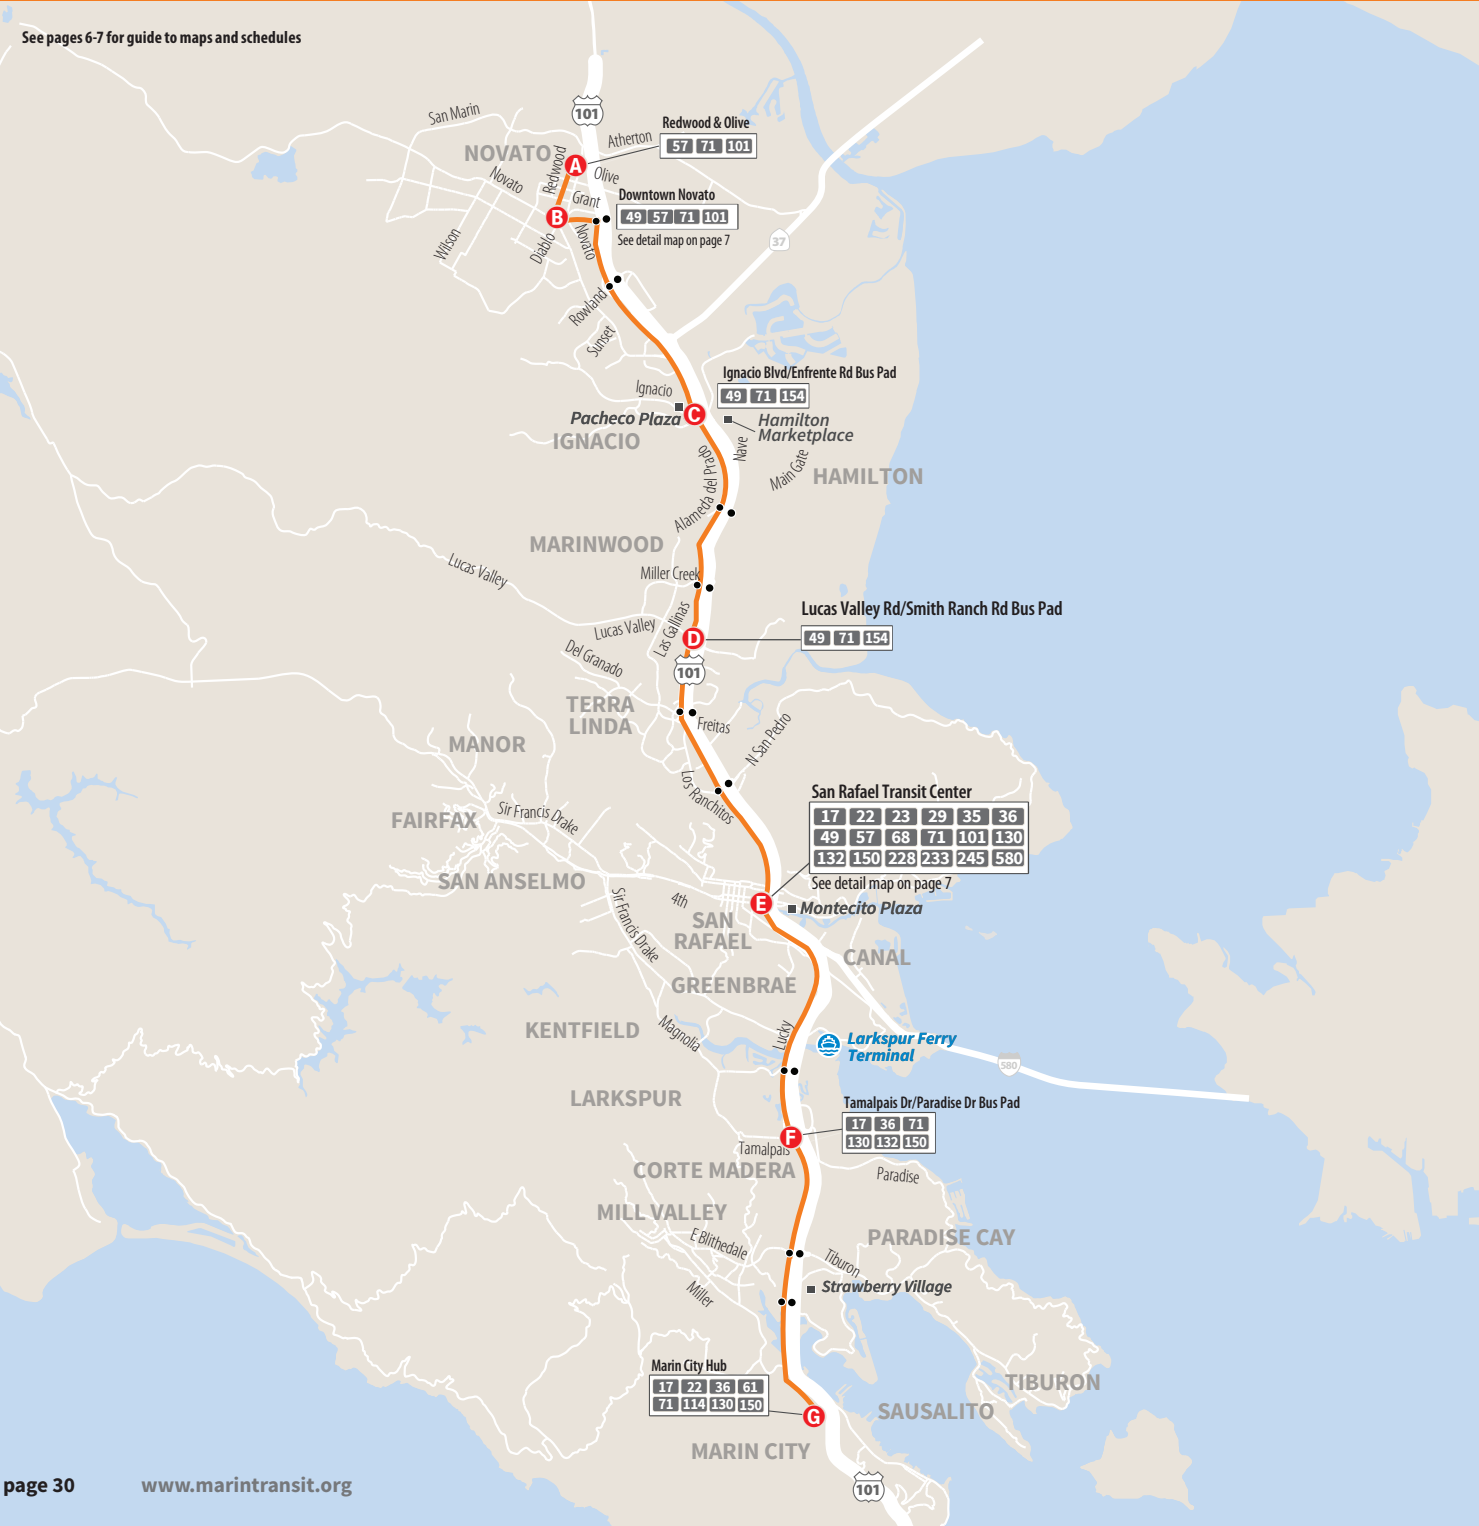

See pages 6-7 for guide to maps and schedules

Monday-Friday *Lunes - Viernes*

Southbound to Marin City

	A Redwood Blvd & Olive Ave	B Novato Redwood Bl & Grant Av	C Enfrente Rd & Salvatore Dr	D Hwy 101 @ Lucas Valley Rd Bus Pad	E Arrive San Rafael Transit Center / Depart San Rafael Transit Center	F Hwy 101 @ Tamalpais Dr Bus Pad	G Marin City Donahue & Lemers
AM	5:33	5:35	5:42	5:47	5:55	6:00	6:15
	6:03	6:05	6:12	6:17	6:25	6:30	6:45
	6:23	6:25	6:32	6:37	6:55	7:00	7:15
	6:41	6:43	6:55	7:07	7:25	7:30	7:45
	7:11	7:13	7:25	7:37	7:55	8:00	8:15
	7:41	7:43	7:55	8:07	8:25	8:30	8:45
	8:11	8:13	8:25	8:37	8:55	9:00	9:15
	8:41	8:43	8:55	9:07	9:25	9:30	9:45
	9:28	9:30	9:42	9:47	9:55	10:00	10:13
	10:03	10:05	10:12	10:17	10:25	10:30	10:43
	10:33	10:35	10:42	10:47	10:55	11:00	11:13
	11:03	11:05	11:12	11:17	11:25	11:30	11:43
PM	11:33	11:35	11:42	11:47	11:55	12:00	12:13
	12:03	12:05	12:12	12:17	12:25	12:30	12:43
	12:33	12:35	12:42	12:47	1:00	1:06	1:13
	1:03	1:05	1:12	1:17	1:25	1:36	1:43
	1:33	1:35	1:42	1:47	1:55	2:06	2:13
	2:03	2:05	2:12	2:17	2:25	2:36	2:43
	2:33	2:35	2:42	2:47	2:55	3:06	3:13
	3:03	3:05	3:12	3:17	3:25	3:36	3:43
	3:33	3:35	3:42	3:47	3:55	4:06	4:13
	4:03	4:05	4:12	4:17	4:25	4:36	4:43
	4:33	4:35	4:42	4:47	4:55	5:06	5:13
	5:03	5:05	5:12	5:17	5:25	5:36	5:43
	5:33	5:35	5:42	5:47	5:55	6:06	6:13
	6:03	6:05	6:12	6:17	6:25	6:30	6:43
	6:33	6:35	6:42	6:47	6:55	7:06	7:13
	7:03	7:05	7:12	7:17	7:25	7:36	7:43
	8:03	8:05	8:12	8:17	8:25	8:36	8:43
	9:03	9:05	9:12	9:17	9:25	9:36	9:43
	10:03	10:05	10:12	10:17	10:25	10:36	10:43
	11:03	11:05	11:12	11:17	11:25	11:36	11:43

Northbound to Novato

	G Marin City Donahue & Lemers	F Hwy 101 @ Paradise Dr Bus Pad	E Arrive San Rafael Transit Center / Depart San Rafael Transit Center	D Hwy 101 @ Smith Ranch Rd Bus Pad	C Hwy 101 @ Ignacio Blvd Bus Pad	B Novato Redwood Bl & Grant Av	A Redwood Blvd & Olive Ave
AM	6:03	6:10	6:25	6:30	6:38	6:42	6:51
	6:33	6:40	6:55	7:00	7:08	7:12	7:21
	7:03	7:10	7:25	7:30	7:38	7:42	7:51
	7:33	7:40	7:55	8:00	8:08	8:12	8:21
	8:03	8:10	8:25	8:30	8:38	8:42	8:51
	8:33	8:40	8:55	9:00	9:08	9:12	9:21
	9:03	9:10	9:25	9:30	9:38	9:42	9:51
	9:33	9:40	9:55	10:00	10:08	10:12	10:23
	10:03	10:10	10:25	10:30	10:38	10:42	10:53
	10:33	10:40	10:55	11:00	11:08	11:12	11:23
	11:03	11:10	11:25	11:30	11:38	11:42	11:53
PM	11:33	11:40	11:55	12:00	12:08	12:13	12:23
	12:03	12:10	12:25	12:30	12:38	12:43	12:53
	12:33	12:40	12:55	1:00	1:08	1:13	1:23
	1:03	1:10	1:25	1:30	1:38	1:43	1:53
	1:33	1:40	1:55	2:00	2:08	2:13	2:23
	2:03	2:10	2:25	2:30	2:38	2:43	2:53
	2:28	2:37	2:55	3:00	3:08	3:13	3:24
	2:58	3:07	3:25	3:30	3:38	3:43	3:53
	3:28	3:37	3:55	4:00	4:10	4:15	4:25
	3:58	4:05	4:25	4:30	4:38	4:43	4:53
	4:28	4:35	4:55	5:00	5:08	5:13	5:24
	4:58	5:05	5:25	5:30	5:38	5:43	5:54
	5:28	5:35	5:55	6:00	6:08	6:13	6:24
	6:00	6:08	6:25	6:30	6:38	6:43	6:54
	6:30	6:38	6:55	7:00	7:08	7:12	7:21
	7:03	7:10	7:25	7:30	7:38	7:42	7:51
	8:03	8:10	8:25	8:30	8:38	8:42	8:51
	9:03	9:10	9:25	9:30	9:38	9:42	9:51
	10:03	10:10	10:25	10:30	10:38	10:42	10:51
	11:03	11:10	11:25	11:30	11:38	11:42	11:51
AM	12:03	12:10	12:25	12:30	12:38	12:42	12:51