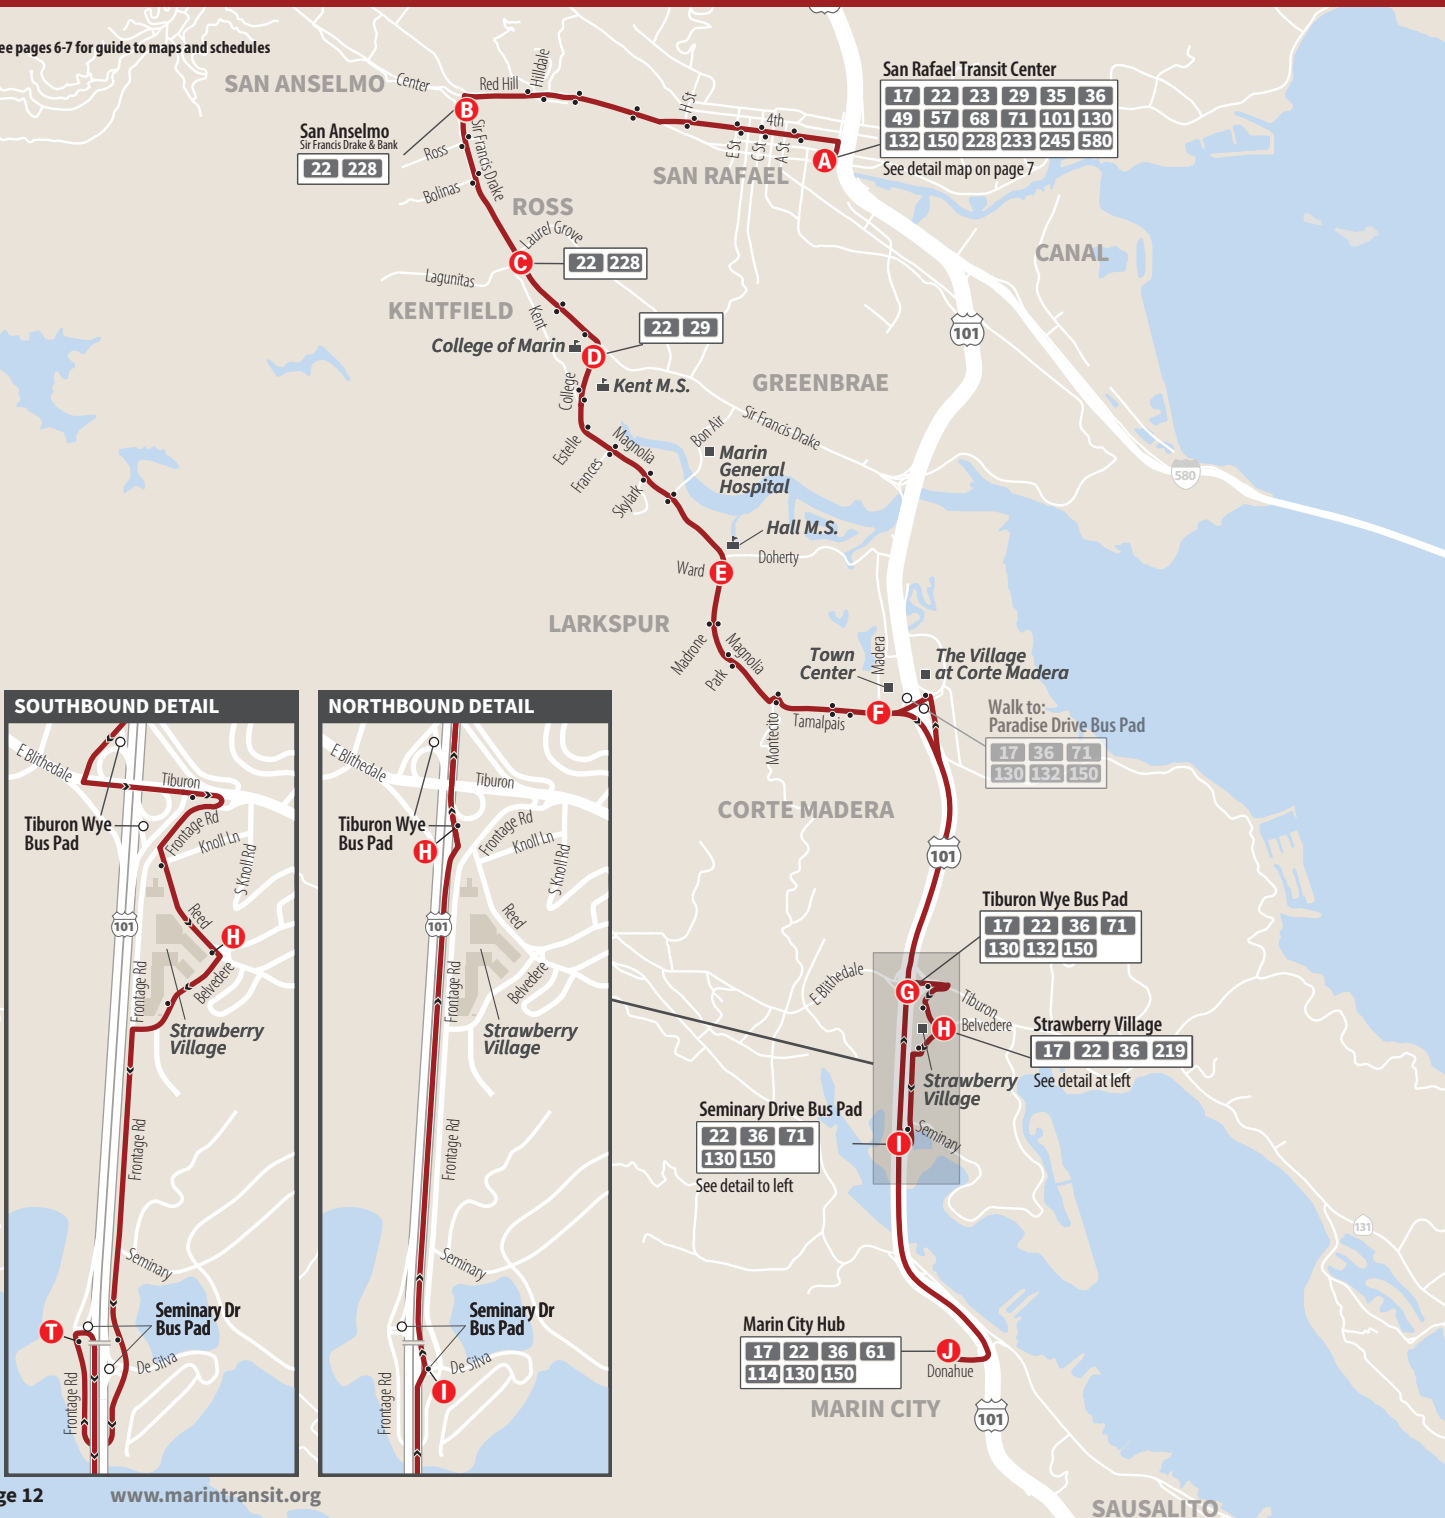

See pages 6-7 for guide to maps and schedules

Monday-Friday *Lunes - Viernes*

Southbound to Marin City

	A San Rafael Transit Center	B San Anselmo Sir Francis Drake & Bank	C Sir Francis Drake Blvd & Lagunitas Rd	D College of Marin College Av & Sir Francis Drake Blvd	E Magnolia Av & Ward St	F Tamalpais Dr & Casa Buena Dr	H Strawberry Village Reed Bl & Belvedere Dr	I Redwood Hwy Frontage Rd & Hwy 101 NB Ramp	J Marin City Hub Donahue St & Lemers Dr
AM	6:00	6:11	6:14	6:18	6:24	6:31	6:38	6:41	6:44
	6:30	6:41	6:44	6:48	-	-	-	-	-
	7:00	7:11	7:14	7:18	7:26	7:33	7:40	7:43	7:46
	7:30	7:43	7:47	7:51	-	-	-	-	-
	8:00	8:13	8:17	8:21	8:29	8:36	8:43	8:46	8:49
	8:30	8:43	8:47	8:51	-	-	-	-	-
	9:00	9:13	9:17	9:21	9:29	9:36	9:43	9:46	9:49
	9:30	9:43	9:47	9:51	-	-	-	-	-
	10:00	10:11	10:15	10:19	10:27	10:34	10:41	10:44	10:49
	10:30	10:41	10:45	10:49	-	-	-	-	-
	11:00	11:11	11:15	11:19	11:27	11:34	11:41	11:44	11:49
	11:30	11:41	11:45	11:49	-	-	-	-	-
PM	12:00	12:11	12:15	12:19	12:27	12:34	12:41	12:44	12:49
	12:30	12:41	12:45	12:49	-	-	-	-	-
	1:00	1:11	1:15	1:19	1:27	1:37	1:44	1:47	1:52
	1:30	1:41	1:45	1:49	-	-	-	-	-
	2:00	2:11	2:15	2:19	2:27	2:37	2:44	2:47	2:52
	2:30	2:43	2:47	2:51	-	-	-	-	-
	3:00	3:13	3:17	3:21	3:29	3:39	3:46	3:49	3:54
	3:30	3:43	3:47	3:51	-	-	-	-	-
	4:00	4:15	4:19	4:25	4:33	4:43	4:50	4:53	4:58
	4:30	4:45	4:49	4:55	-	-	-	-	-
	5:00	5:15	5:19	5:25	5:33	5:43	5:50	5:53	5:58
	5:30	5:43	5:46	5:52	-	-	-	-	-
	6:00	6:13	6:17	6:23	6:31	6:41	6:48	6:51	6:56
	7:00	7:11	7:14	7:18	7:26	7:33	7:40	7:43	7:46
	8:00	8:11	8:14	8:18	8:24	8:31	8:38	8:41	8:44

Northbound to San Rafael

	J Marin City Hub Donahue St & Lemers Dr	I Hwy 101 Seminary Dr Bus Pad	G Hwy 101 Tiburon Wye Bus Pad	F Tamalpais Dr & Madera Blvd	E Magnolia Av & Ward St	D College of Marin College Av & Sir Francis Drake Blvd	C Sir Francis Drake Blvd & Lagunitas Rd	B San Anselmo Sir Francis Drake & Bank	A San Rafael Transit Center
AM	-	-	-	-	-	7:04	7:07	7:10	7:25
	7:01	7:06	7:08	7:14	7:21	7:29	7:32	7:37	7:55
	-	-	-	-	-	7:59	8:02	8:07	8:25
	8:01	8:06	8:08	8:14	8:21	8:29	8:32	8:37	8:55
	-	-	-	-	-	8:59	9:02	9:07	9:25
	9:01	9:06	9:08	9:14	9:21	9:29	9:32	9:37	9:55
	-	-	-	-	-	9:59	10:02	10:07	10:25
	10:01	10:06	10:08	10:14	10:21	10:29	10:32	10:37	10:55
	-	-	-	-	-	10:59	11:02	11:07	11:25
PM	11:01	11:06	11:08	11:14	11:21	11:29	11:32	11:37	11:55
	12:01	12:06	12:08	12:14	12:21	12:29	12:32	12:37	12:55
	-	-	-	-	-	12:59	1:02	1:07	1:25
	1:01	1:06	1:08	1:14	1:21	1:29	1:32	1:37	1:55
	-	-	-	-	-	1:59	2:02	2:07	2:25
	2:01	2:06	2:08	2:14	2:21	2:29	2:32	2:37	2:55
	-	-	-	-	-	2:59	3:02	3:07	3:25
	2:56	3:01	3:03	3:11	3:21	3:29	3:32	3:37	3:55
	-	-	-	-	-	3:57	4:02	4:07	4:25
	3:54	3:59	4:01	4:09	4:19	4:27	4:32	4:37	4:55
	-	-	-	-	-	4:57	5:02	5:07	5:25
	5:00	5:05	5:07	5:15	5:25	5:33	5:36	5:39	5:55
	-	-	-	-	-	6:03	6:06	6:09	6:25
	6:05	6:10	6:12	6:18	6:25	6:33	6:36	6:39	6:55
	7:05	7:10	7:12	7:18	7:25	7:33	7:36	7:39	7:55
	8:09	8:14	8:16	8:22	8:29	8:37	8:40	8:43	8:55
	9:09	9:14	9:16	9:22	9:29	9:37	9:40	9:43	9:55

Saturday/Sunday/Holiday *Fines de Semana y Días Festivos*

Southbound to Marin City