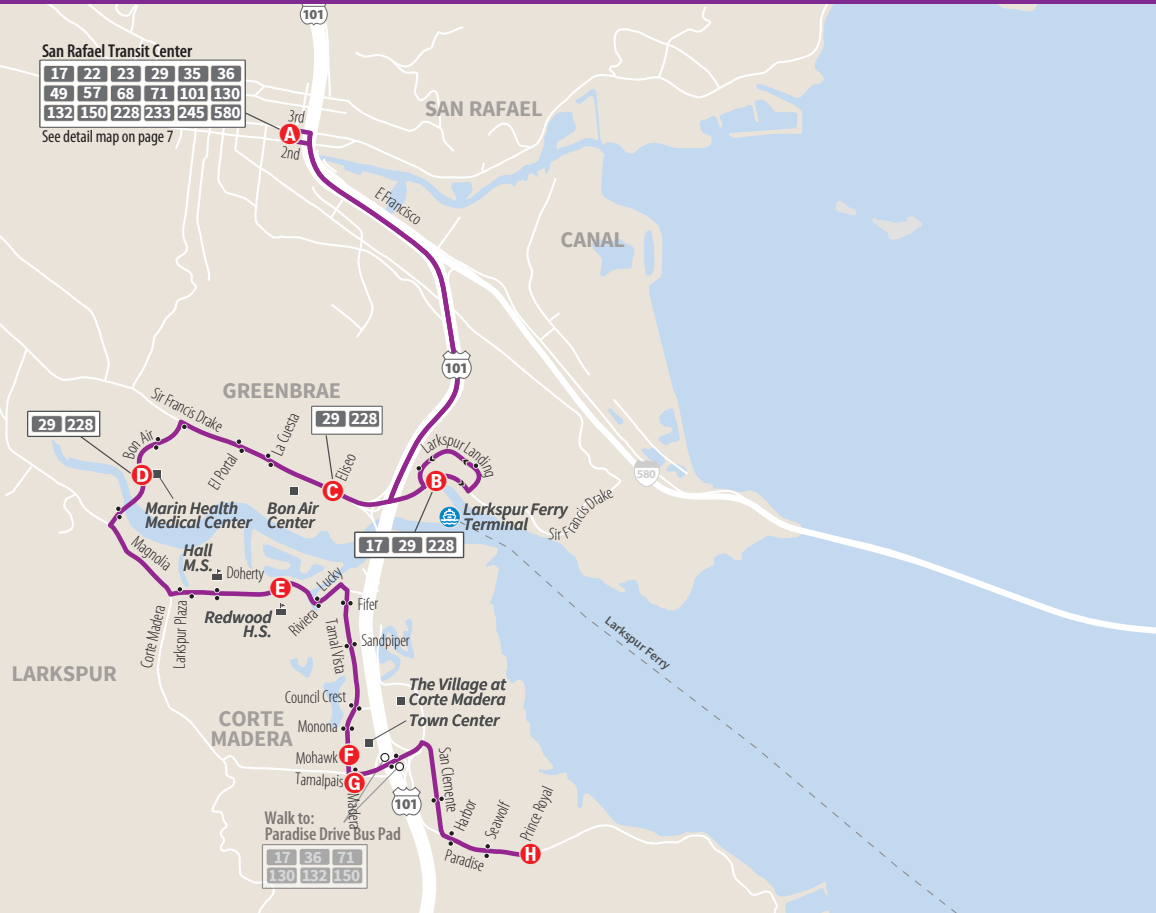

See pages 6-7 for guide to maps and schedules

San Rafael Transit Center

17	22	23	29	35	36
49	57	68	71	101	130
132	150	228	233	245	580

See detail map on page 7