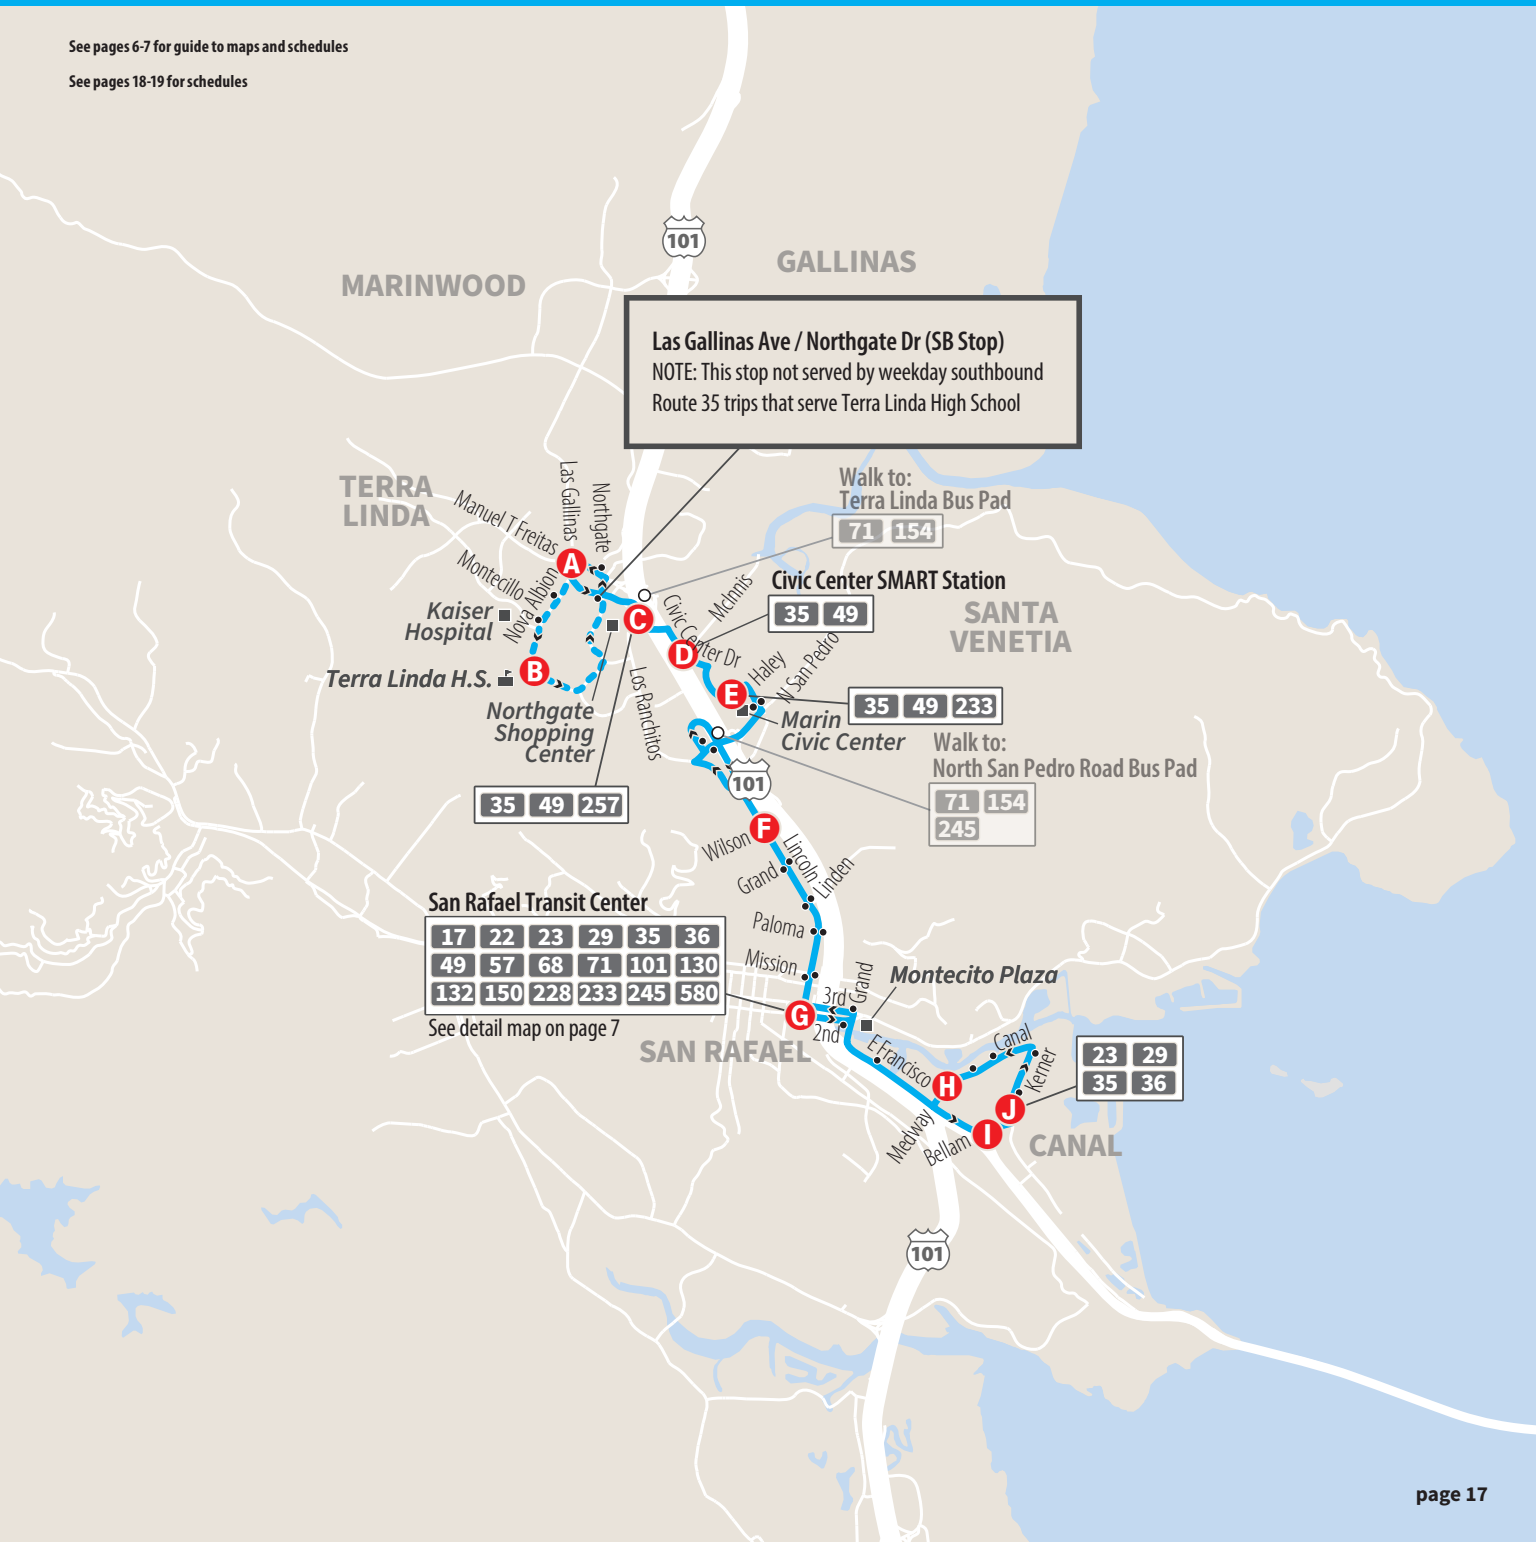

Monday-Friday Lunes - Viernes

Southbound to Canal

Table showing bus schedules for Monday-Friday Southbound to Canal, including stops from Las Gallinas Ave & Nova Albion Way to Kerner Blvd & Larkspur St.

Southbound to Canal

Table showing bus schedules for Saturday/Sunday/Holiday Southbound to Canal, including stops from Las Gallinas Ave & Nova Albion Way to Kerner Blvd & Larkspur St.

Northbound to Northgate

Table showing bus schedules for Saturday/Sunday/Holiday Northbound to Northgate, including stops from Kerner Blvd & Larkspur St to Las Gallinas Ave & Nova Albion Way.

# ROUTE 35 Canal-San Rafael - Marin Civic Center - Northgate - Terra Linda HS

See pages 6-7 for guide to maps and schedules

See pages 18-19 for schedules

**Las Gallinas Ave / Northgate Dr (SB Stop)**  
 NOTE: This stop not served by weekday southbound Route 35 trips that serve Terra Linda High School