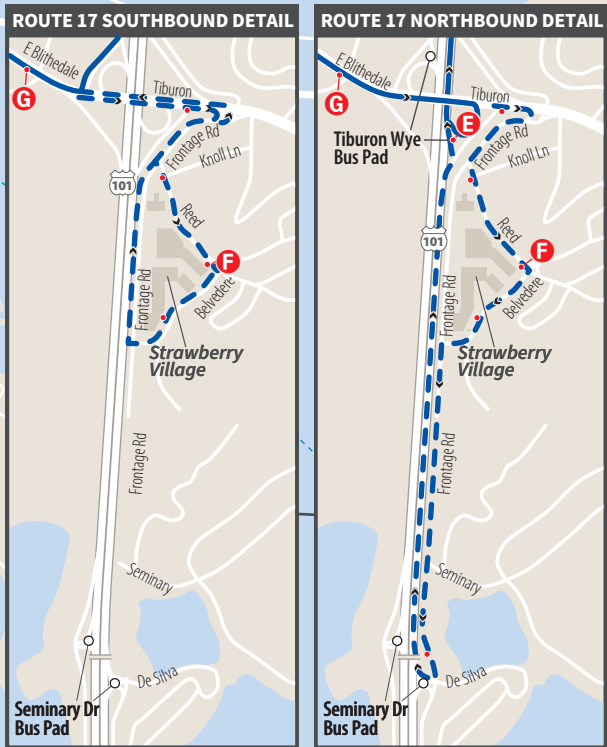

See pages 6-7 for guide to maps and schedules

17	22	23	29	35	36
49	57	68	71	101	130
132	150	228	233	245	580

See detail map on page 7

Monday-Friday *Lunes - Viernes*

Southbound to Sausalito

	San Rafael Transit Center	Hwy 101 @ Tamalpais Dr Bus Pad	Reed Blvd & Belvedere Dr	E Blithedale Ave & Tower Dr	Mill Valley Depot Sunnyside Ave & Miller Ave	Miller Ave & Camino Alto	Tam Junction-Shoreline Hwy & Almonte Blvd	Manzanita Park & Ride Lot	Marin City Hub Donahue St & Tennyson Dr	Sausalito Ferry Bay St & Bridgeway
	A	D	F	G	H	I	J	K	M	N
AM	5:30	5:35	-	5:38	5:46	5:53	5:57	6:00	6:04	6:16
	6:00	6:05	-	6:08	6:16	6:23	6:27	6:30	6:34	6:46
	6:30	6:35	-	6:38	6:46	6:53	6:57	7:00	7:04	7:16
	7:00	7:05	-	7:08	7:16	7:23	7:27	7:30	7:34	7:46
	7:30	7:35	7:42	7:46	7:54	8:01	8:05	8:08	8:12	8:24
	8:00	8:05	8:12	8:16	8:24	8:31	8:35	8:38	8:42	8:54
	8:30	8:35	-	8:38	8:46	8:53	8:57	9:00	9:04	9:16
	9:00	9:05	-	9:08	9:16	9:23	9:27	9:30	9:34	9:46
	9:30	9:35	-	9:38	9:46	9:53	9:57	10:00	10:04	10:16
	10:00	10:05	-	10:08	10:16	10:23	10:27	10:30	10:34	10:46
	10:30	10:35	-	10:38	10:46	10:53	10:57	11:00	11:04	11:16
	11:00	11:05	-	11:08	11:16	11:23	11:27	11:30	11:34	11:46
PM	11:30	11:35	-	11:38	11:46	11:53	11:57	12:00	12:04	12:16
	12:30	12:35	-	12:38	12:46	12:53	12:57	1:00	1:04	1:16
	1:00	1:05	-	1:08	1:16	1:23	1:27	1:30	1:34	1:46
	1:30	1:35	-	1:38	1:46	1:53	1:57	2:00	2:04	2:16
	2:30	2:35	-	2:38	2:46	2:53	2:57	3:00	3:04	3:16
	3:00	3:05	-	3:08	3:16	3:23	3:27	3:30	3:34	3:46
	3:30	3:35	-	3:38	3:46	3:53	3:57	4:00	4:04	4:16
	4:30	4:35	-	4:38	4:46	4:53	4:57	5:00	5:04	5:16
	5:00	5:05	-	5:08	5:16	5:23	5:27	5:30	5:34	5:46
	5:30	5:35	-	5:38	5:46	5:53	5:57	6:00	6:04	6:16
	6:30	6:35	-	6:38	6:46	6:53	6:57	7:00	7:04	7:16
	7:30	7:35	-	7:38	7:46	7:53	7:57	8:00	8:04	8:16
	8:30	8:35	-	8:38	8:46	8:53	8:57	9:00	9:04	9:16
	9:30	9:35	-	9:38	9:46	9:53	9:57	10:00	10:04	10:16

Northbound to San Rafael