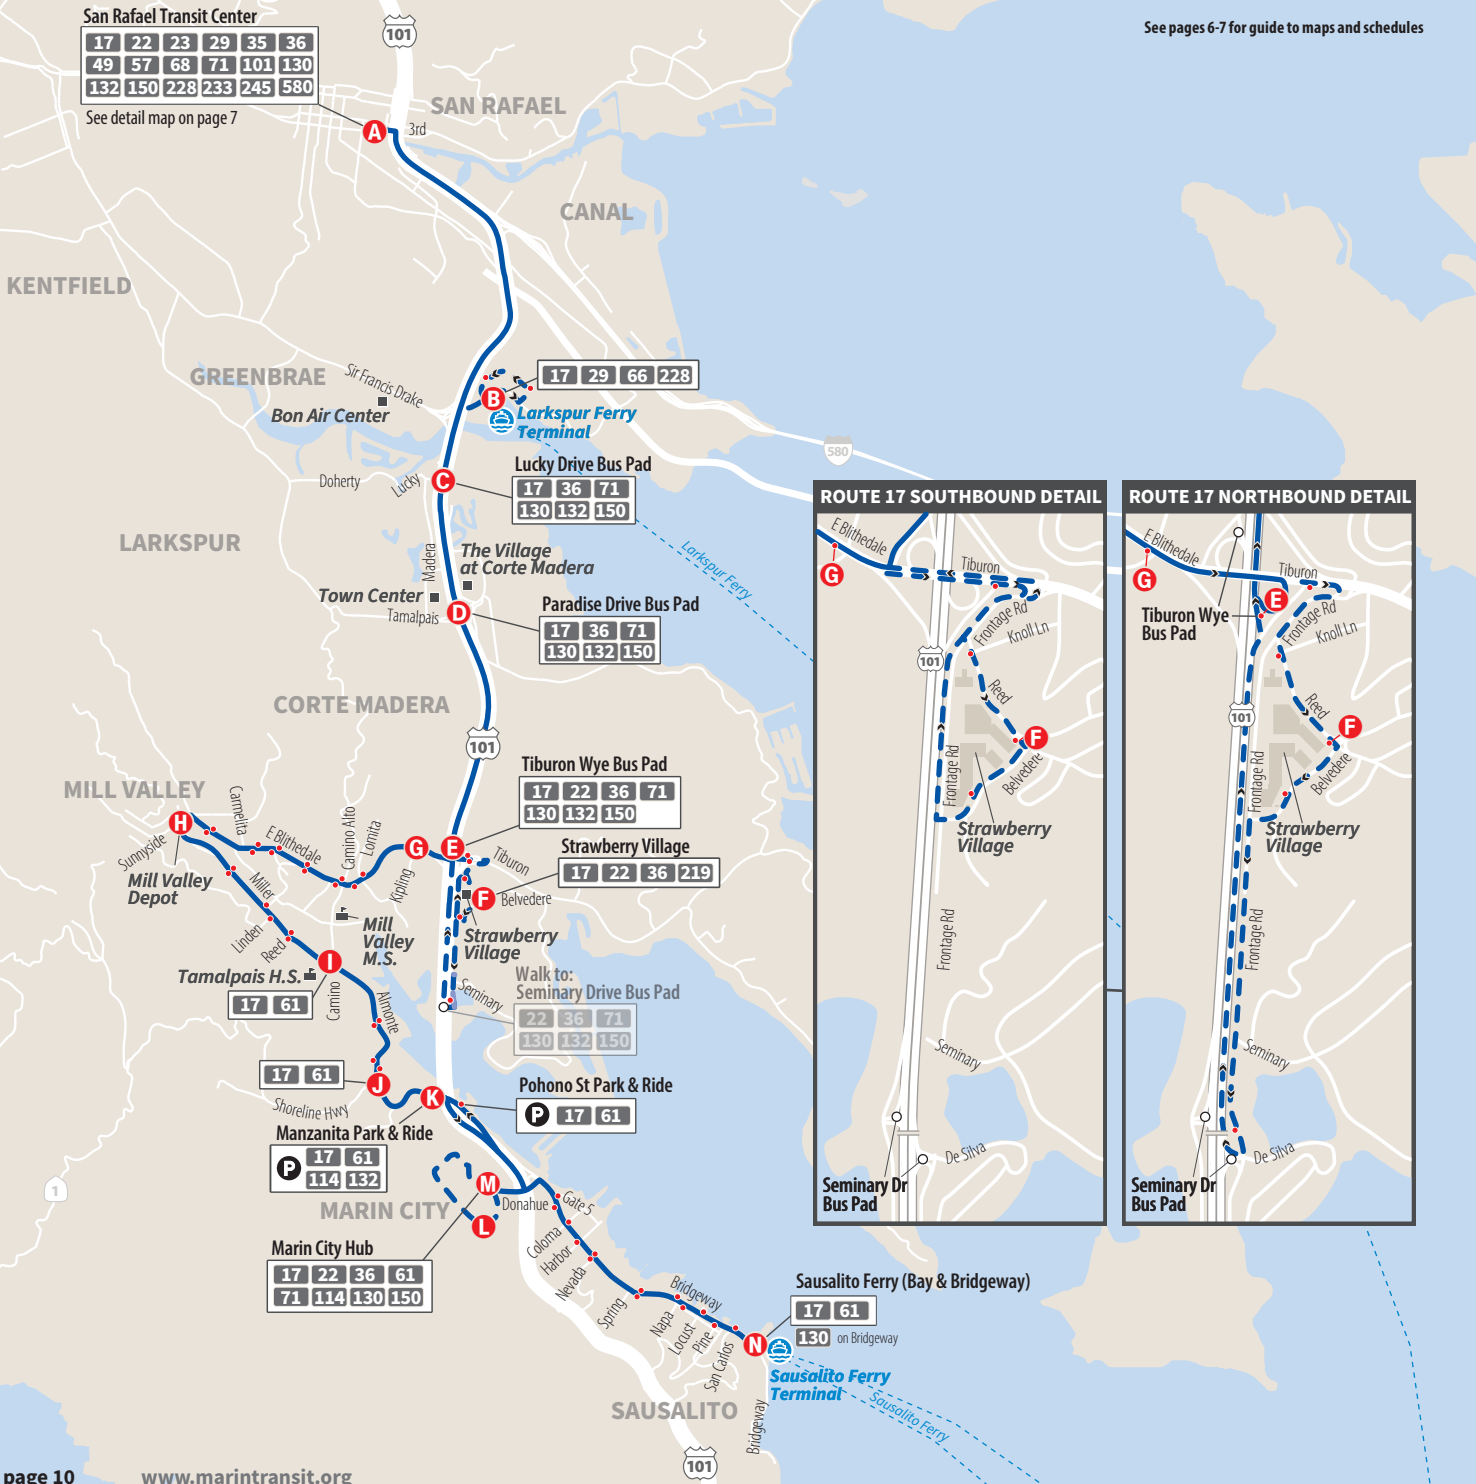

See pages 6-7 for guide to maps and schedules

17	22	23	29	35	36
49	57	68	71	101	130
132	150	228	233	245	580

See detail map on page 7

Monday-Friday *Lunes - Viernes*

Southbound to Sausalito

	San Rafael Transit Center	Hwy 101 @ Tamalpais Dr Bus Pad	Reed Blvd & Belvedere Dr	E Blithedale Ave & Tower Dr	Mill Valley Depot Sunnyside Ave & Miller Ave	Miller Ave & Camino Alto	Tam Junction-Shoreline Hwy & Almonte Blvd	Manzanita Park & Ride Lot	Marin City Hub Donahue St & Tennyson Dr	Sausalito Ferry Bay St & Bridgeway
	A	D	F	G	H	I	J	K	M	N
AM	5:30	5:35	-	5:38	5:46	5:53	5:57	6:00	6:04	6:16
	6:00	6:05	-	6:08	6:16	6:23	6:27	6:30	6:34	6:46
	6:30	6:35	-	6:38	6:46	6:53	6:57	7:00	7:04	7:16
	7:00	7:05	-	7:08	7:16	7:23	7:27	7:30	7:34	7:46
	7:30	7:35	7:42	7:46	7:54	8:01	8:05	8:08	8:12	8:24
	8:00	8:05	8:12	8:16	8:24	8:31	8:35	8:38	8:42	8:54
	8:30	8:35	-	8:38	8:46	8:53	8:57	9:00	9:04	9:16
	9:00	9:05	-	9:08	9:16	9:23	9:27	9:30	9:34	9:46
	9:30	9:35	-	9:38	9:46	9:53	9:57	10:00	10:04	10:16
	10:00	10:05	-	10:08	10:16	10:23	10:27	10:30	10:34	10:46
	10:30	10:35	-	10:38	10:46	10:53	10:57	11:00	11:04	11:16
	11:00	11:05	-	11:08	11:16	11:23	11:27	11:30	11:34	11:46
PM	11:30	11:35	-	11:38	11:46	11:53	11:57	12:00	12:04	12:16
	12:30	12:35	-	12:38	12:46	12:53	12:57	1:00	1:04	1:16
	1:00	1:05	-	1:08	1:16	1:23	1:27	1:30	1:34	1:46
	1:30	1:35	-	1:38	1:46	1:53	1:57	2:00	2:04	2:16
	2:30	2:35	-	2:38	2:46	2:53	2:57	3:00	3:04	3:16
	3:00	3:05	-	3:08	3:16	3:23	3:27	3:30	3:34	3:46
	3:30	3:35	-	3:38	3:46	3:53	3:57	4:00	4:04	4:16
	4:30	4:35	-	4:38	4:46	4:53	4:57	5:00	5:04	5:16
	5:00	5:05	-	5:08	5:16	5:23	5:27	5:30	5:34	5:46
	5:30	5:35	-	5:38	5:46	5:53	5:57	6:00	6:04	6:16
	6:30	6:35	-	6:38	6:46	6:53	6:57	7:00	7:04	7:16
	7:30	7:35	-	7:38	7:46	7:53	7:57	8:00	8:04	8:16
	8:30	8:35	-	8:38	8:46	8:53	8:57	9:00	9:04	9:16
	9:30	9:35	-	9:38	9:46	9:53	9:57	10:00	10:04	10:16

Northbound to San Rafael