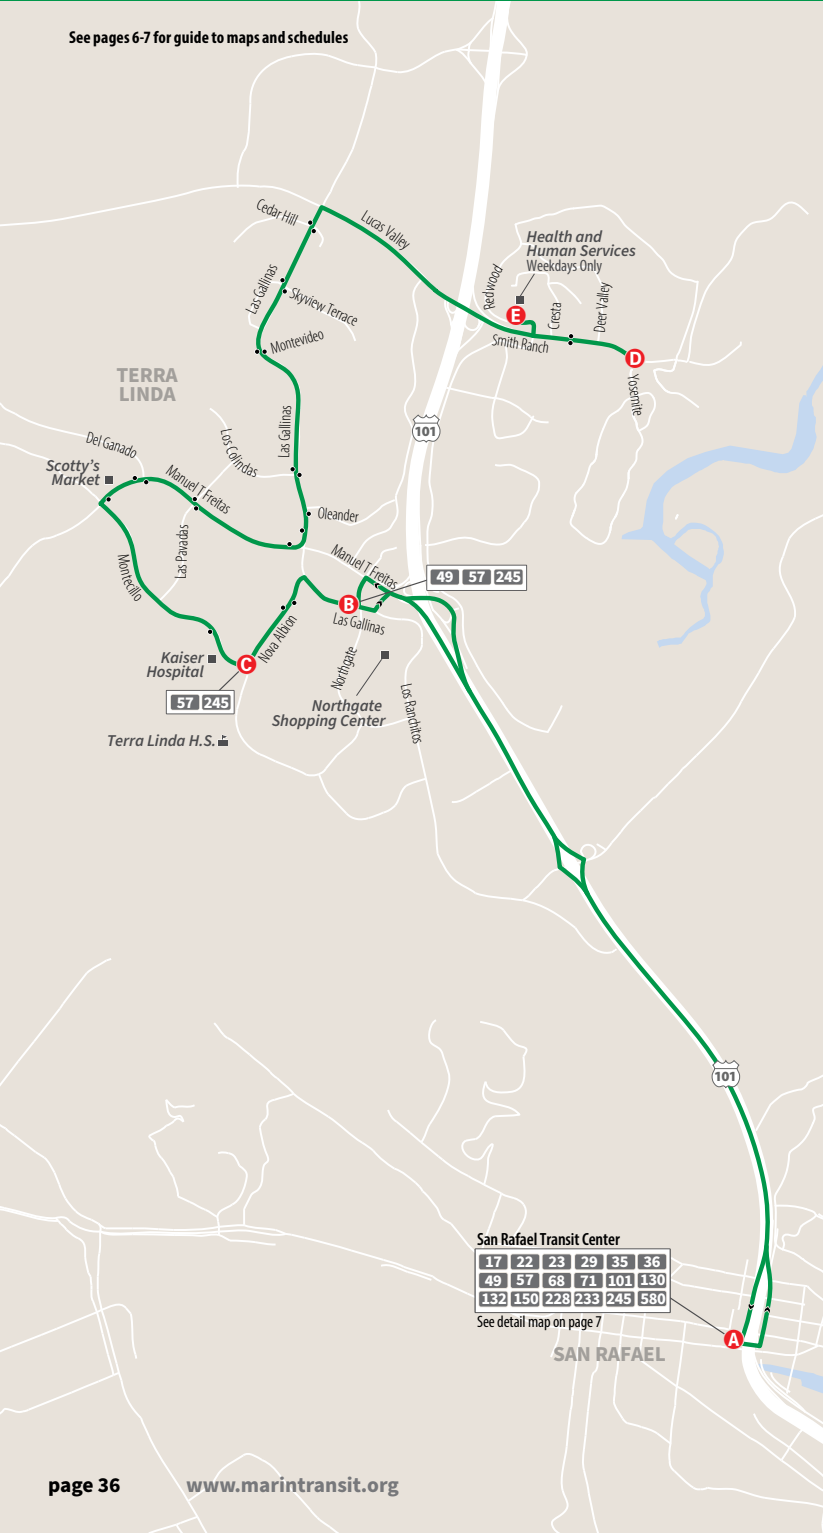

See pages 6-7 for guide to maps and schedules

Monday-Friday *Lunes - Viernes*

Northbound to Smith Ranch Road   **Southbound** to San Rafael

	San Rafael Transit Center A	Las Gallinas Av & Northgate Dr B	Kaiser Hospital Nova Albon Way & Montecillo Rd C	Smith Ranch & Yosemite D	Health & Human Services 120 N Redwood E	Kaiser Hospital Montecillo Rd at Lot A C	Las Gallinas Av & Northgate Dr B	San Rafael Transit Center A
AM	7:00	7:07	7:11	7:26	7:28	7:43	7:45	7:55
	8:00	8:07	8:11	8:26	8:28	8:43	8:45	8:55
	9:00	9:07	9:11	9:26	9:28	9:43	9:45	9:55
	10:00	10:07	10:11	10:26	10:28	10:43	10:45	10:55
	11:00	11:07	11:11	11:26	11:28	11:43	11:45	11:55
PM	12:00	12:07	12:11	12:26	12:28	12:43	12:45	12:55
	1:00	1:07	1:11	1:26	1:28	1:43	1:45	1:55
	2:00	2:07	2:11	2:26	2:28	2:43	2:45	2:55
	3:00	3:07	3:11	3:26	3:28	3:43	3:45	3:55
	4:00	4:07	4:11	4:26	4:28	4:43	4:45	4:55
	5:00	5:07	5:11	5:26	5:28	5:43	5:45	5:55
	6:00	6:07	6:11	6:26	6:28	6:43	6:45	6:55

Saturday/Sunday/Holiday

Fines de Semana y Días Festivos

Northbound to Smith Ranch Road   **Southbound** to San Rafael

	San Rafael Transit Center A	Las Gallinas Av & Northgate Dr B	Kaiser Hospital Nova Albon Way & Montecillo Rd C	Smith Ranch & Yosemite D	Smith Ranch & Yosemite D	Kaiser Hospital Montecillo Rd at Lot A C	Las Gallinas Av & Northgate Dr B	San Rafael Transit Center A
AM	7:00	7:07	7:11	7:26	7:30	7:43	7:45	7:55
	8:00	8:07	8:11	8:26	8:30	8:43	8:45	8:55
	9:00	9:07	9:11	9:26	9:30	9:43	9:45	9:55
	10:00	10:07	10:11	10:26	10:30	10:43	10:45	10:55
	11:00	11:07	11:11	11:26	11:30	11:43	11:45	11:55
PM	12:00	12:07	12:11	12:26	12:30	12:43	12:45	12:55
	1:00	1:07	1:11	1:26	1:30	1:43	1:45	1:55
	2:00	2:07	2:11	2:26	2:30	2:43	2:45	2:55
	3:00	3:07	3:11	3:26	3:30	3:43	3:45	3:55
	4:00	4:07	4:11	4:26	4:30	4:43	4:45	4:55
	5:00	5:07	5:11	5:26	5:30	5:43	5:45	5:55
	6:00	6:07	6:11	6:26	6:30	6:43	6:45	6:55