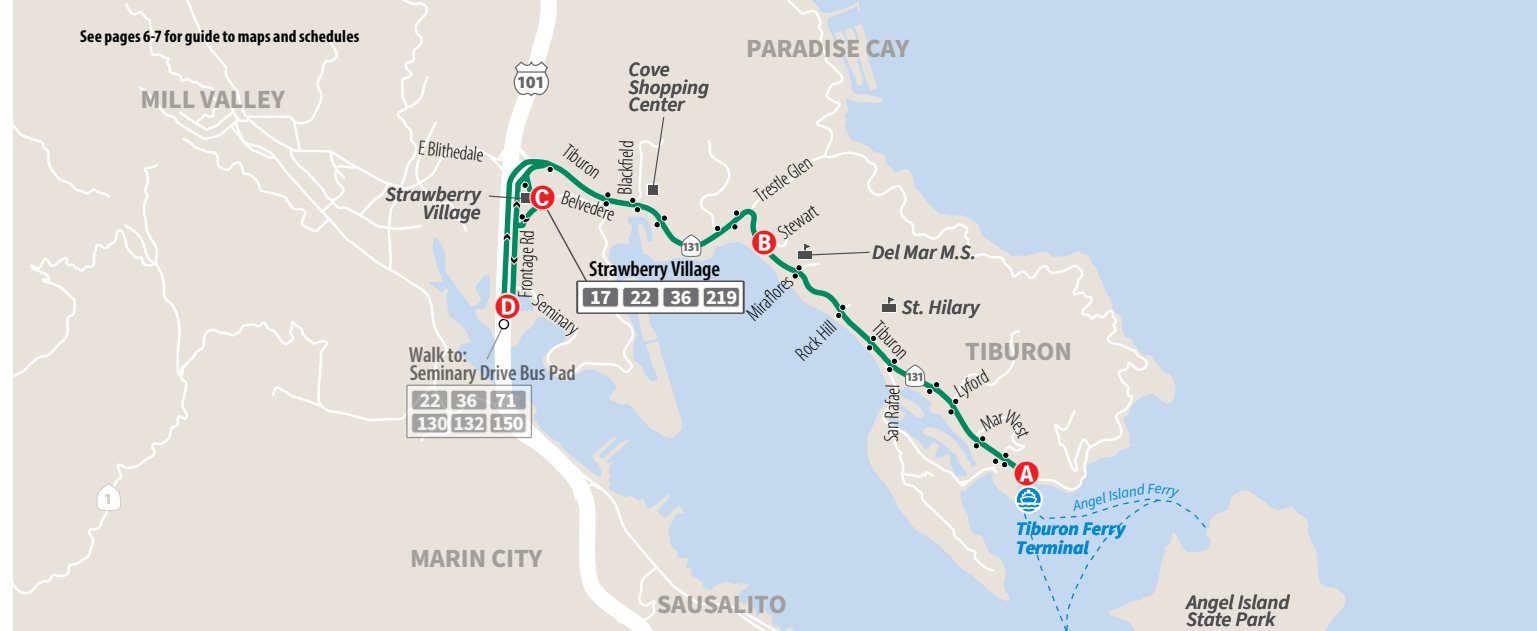

G Marin City Donahue & Lemers	F Hwy 101 @ Paradise Dr Bus Pad	E Arrive San Rafael Transit Center	D Depart San Rafael Transit Center	D Hwy 101 @ Smith Ranch Rd Bus Pad	C Hwy 101 @ Ignacio Blvd Bus Pad	B Novato Redwood Bl & Grant Av	A Redwood Blvd & Olive Ave
AM	6:04	6:11	6:25	6:30	6:39	6:45	6:53	6:55
	6:34	6:41	6:55	7:00	7:09	7:15	7:23	7:25
	7:04	7:11	7:25	7:30	7:39	7:45	7:53	7:55
	7:34	7:41	7:55	8:00	8:09	8:15	8:23	8:25
	8:04	8:11	8:25	8:30	8:39	8:45	8:53	8:55
	8:34	8:41	8:55	9:00	9:09	9:15	9:23	9:25
	9:04	9:11	9:25	9:30	9:39	9:45	9:53	9:55
	9:34	9:41	9:55	10:00	10:09	10:15	10:23	10:25
	10:04	10:11	10:25	10:30	10:39	10:45	10:53	10:55
	10:34	10:41	10:55	11:00	11:09	11:15	11:23	11:25
	11:04	11:11	11:25	11:30	11:39	11:45	11:53	11:55
PM	11:34	11:41	11:55	12:00	12:09	12:15	12:23	12:25
	12:04	12:11	12:25	12:30	12:39	12:45	12:53	12:55
	12:34	12:41	12:55	1:00	1:09	1:15	1:23	1:25
	1:04	1:11	1:25	1:30	1:39	1:45	1:53	1:55
	1:34	1:41	1:55	2:00	2:09	2:15	2:23	2:25
	2:04	2:11	2:25	2:30	2:39	2:45	2:53	2:55
	2:34	2:41	2:55	3:00	3:09	3:15	3:23	3:25
	3:04	3:11	3:25	3:30	3:39	3:45	3:53	3:55
	3:34	3:41	3:55	4:00	4:09	4:15	4:23	4:25
	4:04	4:11	4:25	4:30	4:39	4:45	4:53	4:55
	4:34	4:41	4:55	5:00	5:09	5:15	5:23	5:25
	5:04	5:11	5:25	5:30	5:39	5:45	5:53	5:55
	5:34	5:41	5:55	6:00	6:09	6:15	6:23	6:25
	6:04	6:11	6:25	6:30	6:39	6:45	6:53	6:55
	6:34	6:41	6:55	7:00	7:09	7:15	7:23	7:25
	7:04	7:11	7:25	7:30	7:39	7:45	7:53	7:55
	7:34	7:41	7:55	8:00	8:09	8:15	8:23	8:25
	8:04	8:11	8:25	8:30	8:39	8:45	8:53	8:55
	9:04	9:11	9:25	9:30	9:39	9:45	9:53	9:55
	10:04	10:11	10:25	10:30	10:39	10:45	10:53	10:55
AM	11:04	11:11	11:25	11:30	11:39	11:45	11:53	11:55
	12:04	12:11	12:25	12:30	12:39	12:45	12:53	12:55

Monday-Friday
Lunes - Viernes

Westbound to Strawberry Village

	A Tiburon Tiburon Blvd & Main St	B Tiburon Blvd & Stewart Dr	C Strawberry Village Reed Bl & Belvedere Dr
AM	6:43	6:49	6:57
	7:20	7:26	7:34
	8:02	8:12	8:30
	9:14	9:20	9:28
	10:12	10:18	10:26
	10:50	10:56	11:04
	11:30	11:36	11:44
PM	12:17	12:23	12:31
	1:00	1:06	1:14
	1:45	1:55	2:09
	2:36	2:46	3:00
	4:00	4:06	4:14
	4:52	4:58	5:06
	5:45	5:51	5:59
	6:25	6:31	6:39
	7:05	7:11	7:19
	7:45	7:51	7:59
	8:25	8:31	8:39

Eastbound to Tiburon

	C Strawberry Village Reed Bl & Belvedere Dr	D Redwood Hwy Frontage Rd & De Silva Island Dr	B Tiburon Blvd & Stewart Dr	A Tiburon Tiburon Blvd & Main St
AM	6:12	6:14	6:22	6:28
	6:57	6:59	7:07	7:13
	7:34	7:36	7:44	7:50
	8:30	8:32	8:40	8:50
	9:28	9:30	9:38	9:48
	10:26	10:28	10:36	10:46
	11:04	11:06	11:14	11:24
PM	11:44	11:46	11:54	12:04
	12:31	12:33	12:41	12:51
	1:14	1:16	1:24	1:34
	2:09	2:11	2:19	2:31
	3:15	3:17	3:25	3:37
	4:24	4:26	4:34	4:40
	5:06	5:08	5:16	5:22
	5:59	6:01	6:09	6:15
	6:39	6:41	6:49	6:55
	7:19	7:21	7:29	7:35
	7:59	8:01	8:09	8:15

Saturday/Sunday/Holiday
Fines de Semana y Días Festivos

Westbound to Strawberry Village

	A Tiburon Tiburon Blvd & Main St	B Tiburon Blvd & Stewart Dr	C Strawberry Village Reed Bl & Belvedere Dr
AM	7:36	7:42	7:50
	8:21	8:27	8:37
	9:04	9:10	9:20
	9:51	9:57	10:07
	10:36	10:42	10:52
	11:21	11:27	11:37
PM	12:04	12:10	12:20
	12:51	12:57	1:07
	1:36	1:42	1:52
	2:21	2:27	2:37
	3:04	3:10	3:20
	3:51	3:57	4:07
	4:36	4:42	4:52
	5:21	5:27	5:35
	6:06	6:12	6:20
	6:51	6:57	7:05
	7:36	7:42	7:50

Eastbound to Tiburon

	C Strawberry Village Reed Bl & Belvedere Dr	D Redwood Hwy Frontage Rd & De Silva Island Dr	B Tiburon Blvd & Stewart Dr	A Tiburon Tiburon Blvd & Main St
AM	7:15	7:17	7:25	7:31
	8:00	8:02	8:10	8:16
	8:45	8:47	8:55	9:01
	9:30	9:32	9:40	9:46
	10:15	10:17	10:25	10:31
	11:00	11:02	11:10	11:16
PM	11:45	11:47	11:55	12:01
	12:30	12:32	12:40	12:46
	1:15	1:17	1:25	1:31
	2:00	2:02	2:10	2:16
	2:45	2:47	2:55	3:01
	3:30	3:32	3:40	3:46
	4:15	4:17	4:25	4:31
	5:00	5:02	5:10	5:16
	5:45	5:47	5:55	6:01
	6:30	6:32	6:40	6:46
	7:15	7:17	7:25	7:31