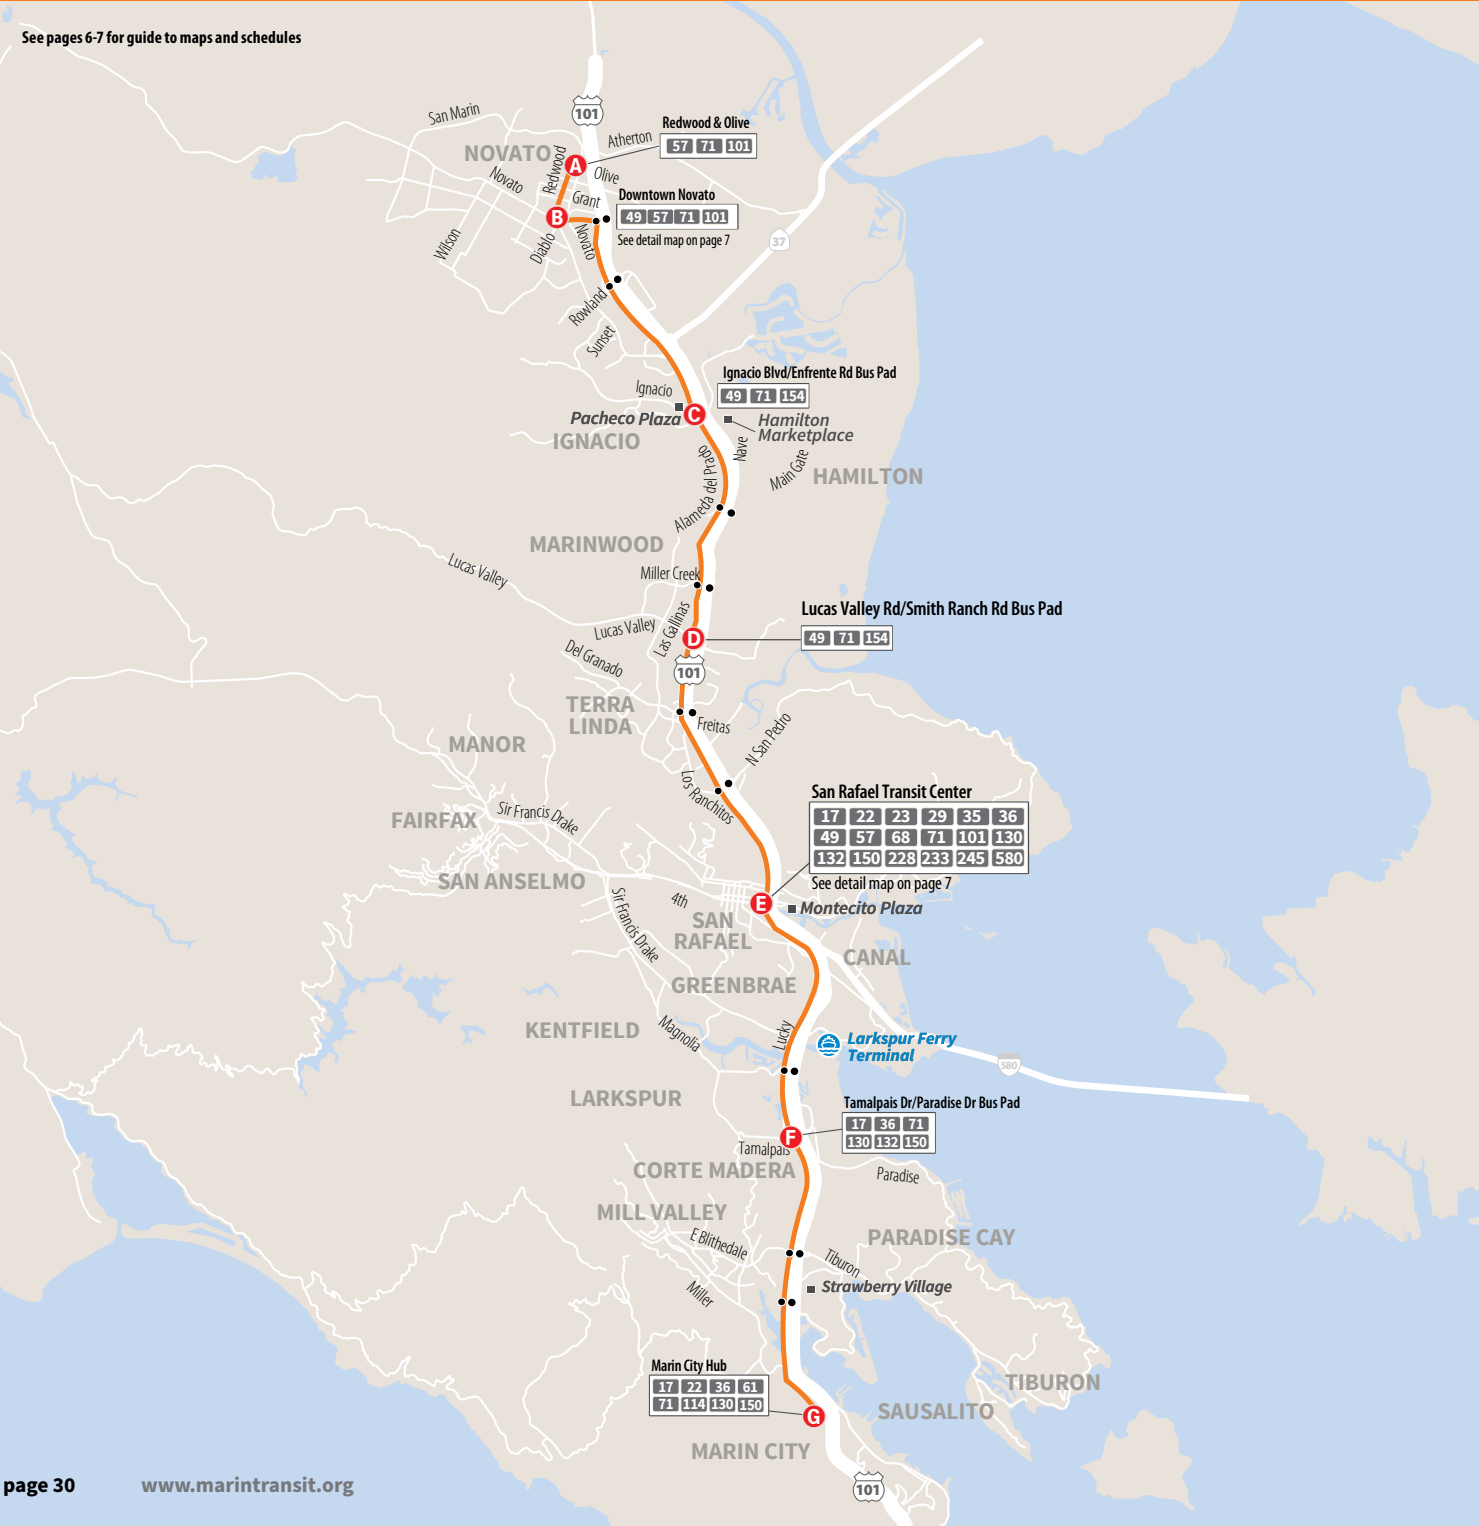

See pages 6-7 for guide to maps and schedules

Monday-Friday *Lunes - Viernes*

Southbound to Marin City

	A Redwood Blvd & Olive Ave	B Novato Redwood Bl & Grant Av	C Enfrente Rd & Salvatore Dr	D Hwy 101 @ Lucas Valley Rd Bus Pad	E Arrive San Rafael Transit Center / Depart San Rafael Transit Center	F Hwy 101 @ Tamalpais Dr Bus Pad	G Marin City Donahue & Lemers
AM	5:33	5:35	5:42	5:47	5:55	6:00	6:15
	6:03	6:05	6:12	6:17	6:25	6:30	6:45
	6:23	6:25	6:32	6:37	6:55	7:00	7:15
	6:41	6:43	6:55	7:07	7:25	7:30	7:45
	7:11	7:13	7:25	7:37	7:55	8:00	8:15
	7:41	7:43	7:55	8:07	8:25	8:30	8:45
	8:11	8:13	8:25	8:37	8:55	9:00	9:15
	8:41	8:43	8:55	9:07	9:25	9:30	9:45
	9:28	9:30	9:42	9:47	9:55	10:00	10:15
	10:03	10:05	10:12	10:17	10:25	10:30	10:45
	10:33	10:35	10:42	10:47	10:55	11:00	11:15
	11:03	11:05	11:12	11:17	11:25	11:30	11:45
PM	11:33	11:35	11:42	11:47	11:55	12:00	12:15
	12:03	12:05	12:12	12:17	12:25	12:30	12:45
	12:33	12:35	12:42	12:47	12:55	1:00	1:15
	1:03	1:05	1:12	1:17	1:25	1:30	1:45
	1:33	1:35	1:42	1:47	1:55	2:00	2:15
	2:03	2:05	2:12	2:17	2:25	2:30	2:45
	2:33	2:35	2:42	2:47	2:55	3:00	3:15
	3:03	3:05	3:12	3:17	3:25	3:30	3:45
	3:33	3:35	3:42	3:47	3:55	4:00	4:15
	4:03	4:05	4:12	4:17	4:25	4:30	4:45
	4:33	4:35	4:42	4:47	4:55	5:00	5:15
	5:03	5:05	5:12	5:17	5:25	5:30	5:45
	5:33	5:35	5:42	5:47	5:55	6:00	6:15
	6:03	6:05	6:12	6:17	6:25	6:30	6:45
	6:33	6:35	6:42	6:47	6:55	7:00	7:15
	7:03	7:05	7:12	7:17	7:25	7:30	7:45
	8:03	8:05	8:12	8:17	8:25	8:30	8:45
	9:03	9:05	9:12	9:17	9:25	9:30	9:45
	10:03	10:05	10:12	10:17	10:25	10:30	10:45
	11:03	11:05	11:12	11:17	11:25	11:30	11:45

Northbound to Novato

	G Marin City Donahue & Lemers	F Hwy 101 @ Paradise Dr Bus Pad	E Arrive San Rafael Transit Center / Depart San Rafael Transit Center	D Hwy 101 @ Smith Ranch Rd Bus Pad	C Hwy 101 @ Ignacio Blvd Bus Pad	B Novato Redwood Bl & Grant Av	A Redwood Blvd & Olive Ave
AM	6:03	6:10	6:25	6:30	6:39	6:44	6:53
	6:33	6:40	6:55	7:00	7:09	7:14	7:23
	7:03	7:10	7:25	7:30	7:39	7:44	7:53
	7:33	7:40	7:55	8:00	8:09	8:14	8:23
	8:03	8:10	8:25	8:30	8:39	8:44	8:53
	8:33	8:40	8:55	9:00	9:09	9:14	9:23
	9:03	9:10	9:25	9:30	9:39	9:44	9:53
	9:33	9:40	9:55	10:00	10:09	10:15	10:25
	10:03	10:10	10:25	10:30	10:39	10:45	10:55
	10:33	10:40	10:55	11:00	11:09	11:15	11:25
	11:03	11:10	11:25	11:30	11:39	11:45	11:55
PM	11:33	11:40	11:55	12:00	12:09	12:15	12:25
	12:03	12:10	12:25	12:30	12:39	12:45	12:55
	12:33	12:40	12:55	1:00	1:09	1:15	1:25
	1:03	1:10	1:25	1:30	1:39	1:45	1:55
	1:33	1:40	1:55	2:00	2:09	2:15	2:25
	2:03	2:10	2:25	2:30	2:39	2:45	2:55
	2:27	2:36	2:55	3:00	3:09	3:15	3:26
	2:56	3:05	3:25	3:30	3:39	3:45	3:56
	3:26	3:35	3:55	4:00	4:09	4:15	4:26
	3:56	4:05	4:25	4:30	4:39	4:45	4:56
	4:26	4:35	4:55	5:00	5:09	5:15	5:26
	4:56	5:05	5:25	5:30	5:39	5:45	5:56
	5:26	5:35	5:55	6:00	6:09	6:15	6:26
	6:00	6:08	6:25	6:30	6:39	6:45	6:55
	6:30	6:38	6:55	7:00	7:09	7:14	7:23
	7:03	7:10	7:25	7:30	7:39	7:44	7:53
	8:03	8:10	8:25	8:30	8:39	8:44	8:53
	9:03	9:10	9:25	9:30	9:39	9:44	9:53
	10:03	10:10	10:25	10:30	10:39	10:44	10:53
	11:03	11:10	11:25	11:30	11:39	11:44	11:53
AM	12:03	12:10	12:25	12:30	12:39	12:44	12:53