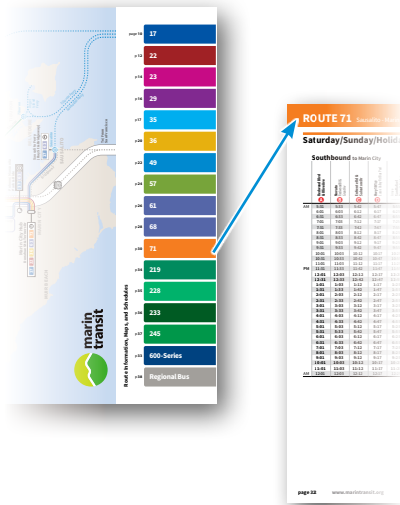

how to use this guide

Find your route

The system map inside the front cover shows how the local transit system fits together.

The map shows Marin Transit local service.

Find your page

The route colors on the map match the colors on the route pages.

An index at the bottom of the map will help you find the page for more information about any route.

Find your stop & time

Each route page has a map with details about the route including bus stop locations.

The stop letters such as **A** show points on the map that have corresponding times in the schedules. Your bus stop may be between these points.

Reading a schedule

1. 1 Find the proper schedule for the day of week and direction of travel.
2. 2 Find the locations nearest your starting point and destination.
3. 3 Read down the columns to see times the buses serve those locations.
4. 4 Read across to the right to see when a bus trip will reach your destination. Each row across represents one bus trip.

Monday-Friday

1 Southbound to Sausalito

	San Rafael Transit Center	Hwy 101 @ Lucky Dr Bus Pad	Hwy 101 @ Tamalpais Dr Bus Pad	Reed Blvd & Bellevue Dr	E Blithedale Ave & Tower Dr	Mills Valley Depot Sunnyvale Ave & Miller Ave
AM	5:30	5:44	5:36	-	5:39	5:49
	6:00	6:14	6:06	-	6:09	6:19
	6:30	6:44	6:36	-	6:39	6:49
	7:00	7:14	7:06	-	7:09	7:19
	7:30	7:44	7:36	7:43	7:47	8:02
	8:00	8:04	-	-	8:17	8:32

cómo utilizar esta guía

Encuentre su ruta

El mapa del sistema dentro de la portada muestra cómo el sistema de tránsito local encaja.

El mapa muestra el servicio local de Marin Transit.

Encuentre su página

El color de la ruta en el mapa coincide con el color de la página de ruta.

El índice situado en la parte inferior del mapa le ayudará a encontrar la página para obtener más información acerca de cualquier ruta.

Encuentre su parada y hora de llegada

Cada página de ruta tiene un mapa que muestra detalles acerca de la ruta, incluyendo las paradas de autobús.

Las letras de parada como **A** muestran los puntos del mapa que tienen tiempos correspondientes en los horarios. Su parada de autobús puede estar entre estos puntos.

Cómo interpretar los horarios

1. 1 Encuentre el horario para el día de la semana y dirección de viaje.
2. 2 Encuentre los lugares más cercanos a su punto de partida y de destino.
3. 3 Lea las columnas para ver cuando pasan los autobuses por estos lugares.
4. 4 Lea hacia la derecha para ver cuando un viaje en autobús llegará a su destino. Cada fila representa un viaje completo en autobús.

route map legend & details

MAP LEGEND FOR ALL ROUTE MAPS

- **Regular Bus Route**
  The colors match the system map inside the front cover
  Ruta de autobús regular
  Los colores coinciden con el mapa del sistema interior de la portada
- **Limited Service Bus Route**
  Only certain trips serve this portion of a route
  Ruta de servicio limitado
  Sólo ciertos viajes sirven esta porción de la ruta
- **Timepoint**
  Indicates a location shown on the timetable
  Puntos de tiempo
  Indica una parada incluido en el horario
- **Bus Stop**
  Dots show approximate locations of bus stops for each direction of travel
  Parada de autobús
  Puntos muestran los lugares aproximados de las paradas de autobús para cada dirección de viaje
- **One-Way Route**
  Arrows indicate direction of travel on one-way portions of a route
  Ruta unidireccional
  Las flechas indican la dirección de viaje en porciones unidireccionales de la ruta
- **Bus Pad**
  Bus stop along Hwy 101
  "Bus Pad" Parada cercana de la autopista Hwy 101
- **SMART Train alignment and Stations**
  See page 5 for schedule information
  SMART tren alineación y las estaciones
  Vea la página 5 para información sobre los horarios
- **Point of Interest**
  Punto de interés
- **School**
  Escuela
- **Ferry Terminal, Ferry Route**
  See page 5 for ferry schedule information
  Terminal de barca, Línea de barca
  Vea la página 5 para información sobre los barcos
- **Park and Ride Lot**
  Park free and ride the bus
  Aparcamiento para tomar el autobús
  Aparque gratis y tome el autobús