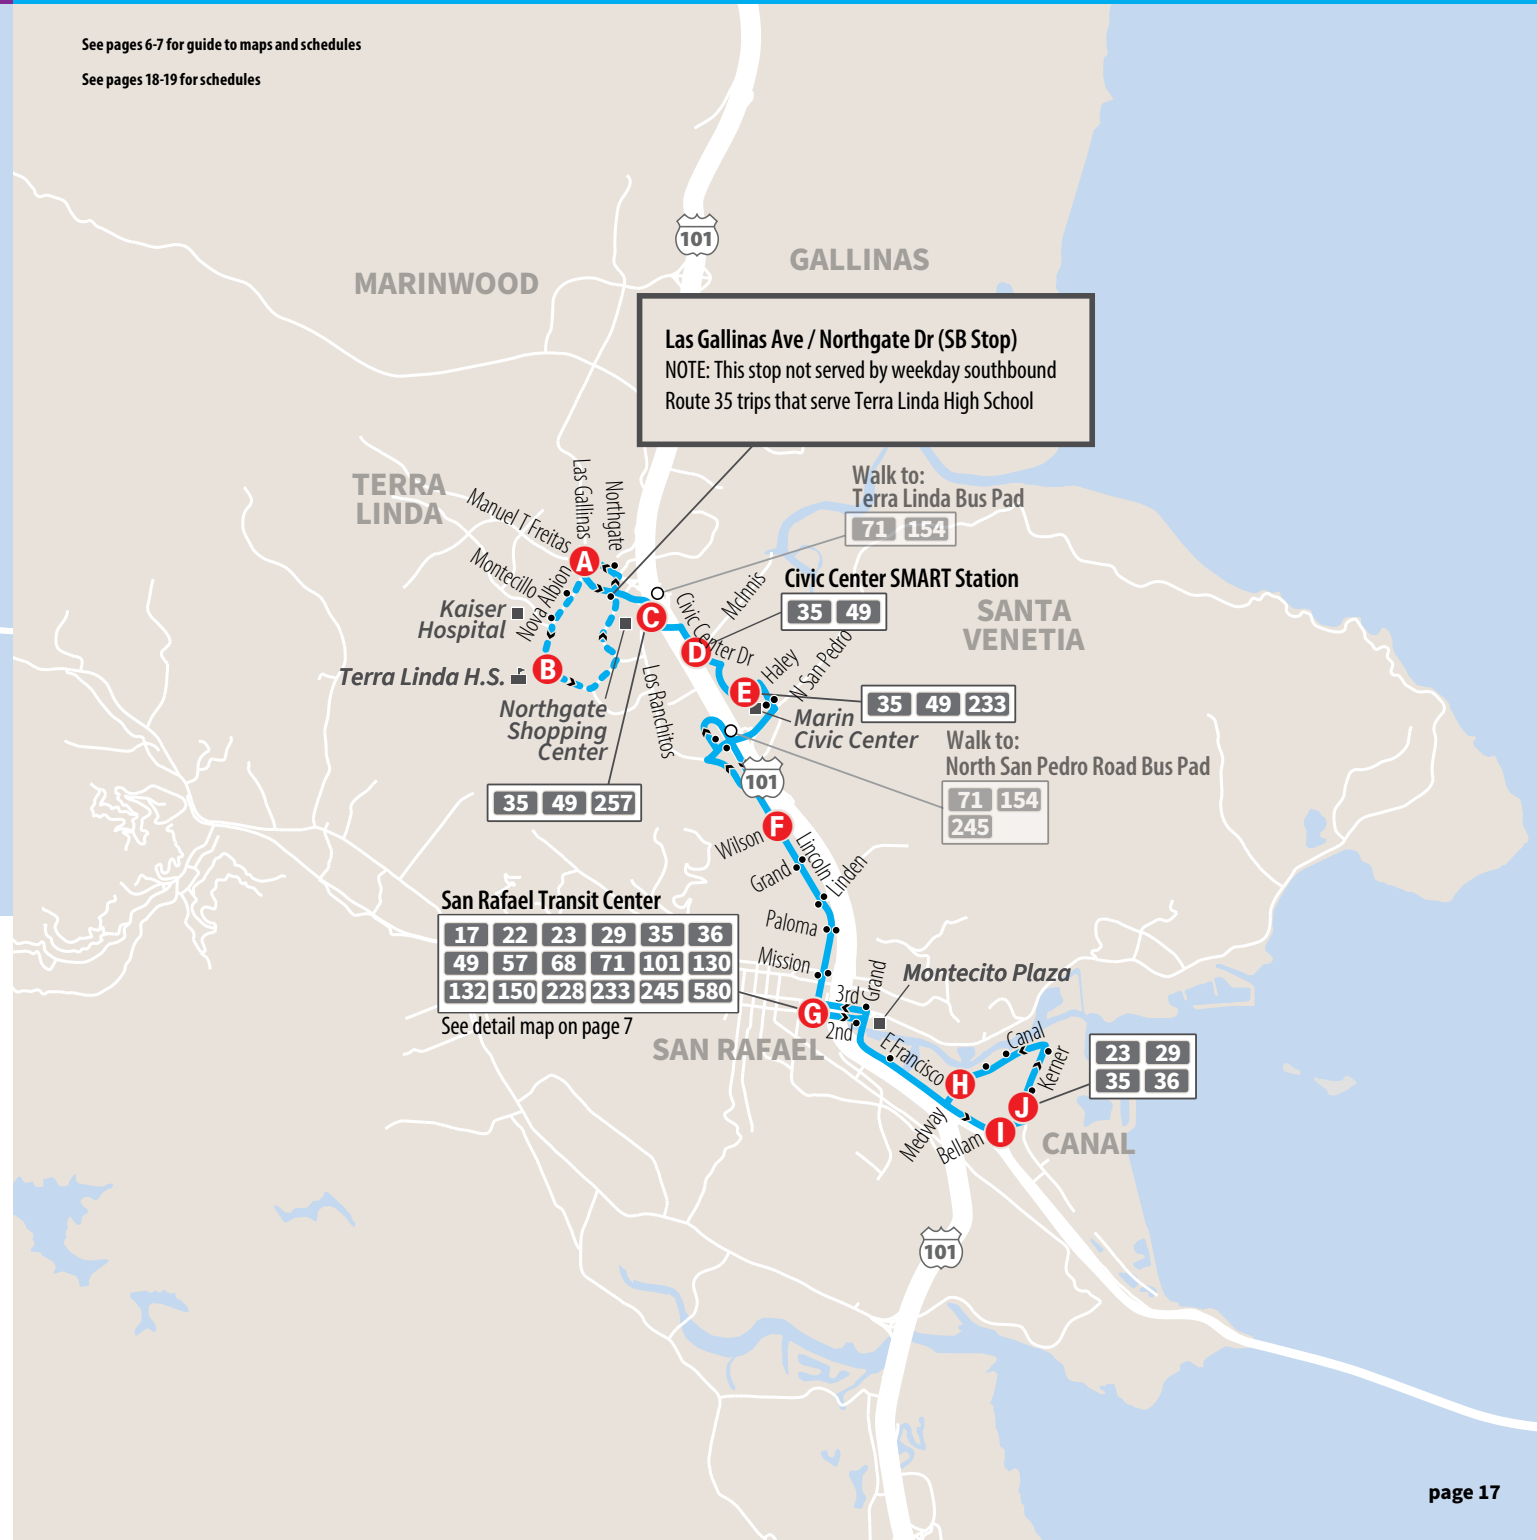

Northbound to San Rafael

	H	F	E	D	C	B	A
AM	7:07	7:13	7:22	7:27	7:32	7:35	7:45
	7:57	8:03	8:12	8:17	8:22	8:25	8:35
	8:39	8:45	8:54	8:59	9:04	9:07	9:17
PM	3:02	3:08	3:17	3:22	3:27	3:30	3:40
	3:37	3:43	3:52	3:57	4:02	4:05	4:15
	4:36	4:42	4:51	4:56	5:04	5:07	5:20

See pages 6-7 for guide to maps and schedules

See pages 18-19 for schedules