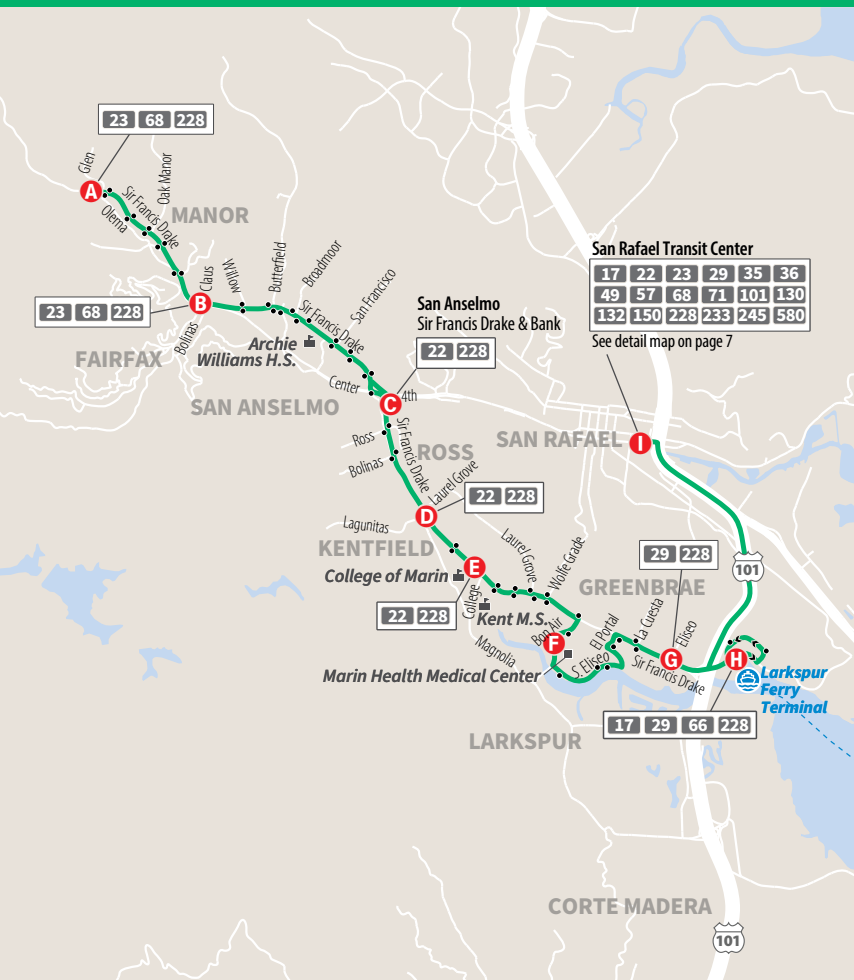

Monday-Friday *Lunes - Viernes*

Eastbound to San Rafael

	A Manor Sir Francis Drake Bl & Olema Rd	B Fairfax Sir Francis Drake Bl & Claus Dr	C San Anselmo Sir Francis Drake Bl & Bank St	D Sir Francis Drake Bl & Lagunitas Rd	E College of Marin Sir Francis Drake Bl & Elm Av	F Marin Health Medical Center	G Sir Francis Drake Bl & Eliseo Dr	H Sir Francis Drake Bl & Larkspur Landing	I San Rafael Transit Center
AM	7:33	7:37	7:47	7:51	7:56	8:03	8:12	8:15	8:25
	8:33	8:37	8:47	8:51	8:56	9:03	9:12	9:15	9:25
	9:38	9:42	9:50	9:53	9:57	10:03	10:12	10:15	10:25
	10:38	10:42	10:50	10:53	10:57	11:03	11:12	11:15	11:25
PM	11:38	11:42	11:50	11:53	11:57	12:03	12:12	12:15	12:25
	12:38	12:42	12:50	12:53	12:57	1:03	1:12	1:15	1:25
	1:38	1:42	1:50	1:53	1:57	2:03	2:12	2:15	2:25
	2:38	2:42	2:50	2:53	2:57	3:03	3:12	3:15	3:25
	3:31	3:35	3:45	3:48	3:52	3:58	4:09	4:12	4:25
	4:31	4:35	4:43	4:46	4:52	4:58	5:09	5:12	5:25
	5:31	5:35	5:43	5:46	5:52	5:58	6:09	6:12	6:25
	6:38	6:42	6:50	6:53	6:57	7:03	7:12	7:15	7:25
	7:38	7:42	7:50	7:53	7:57	8:03	8:12	8:15	8:25

Westbound to Manor

	I San Rafael Transit Center	H Sir Francis Drake Bl & Larkspur Landing	G Sir Francis Drake Bl & Eliseo Dr	F Marin Health Medical Center	E College of Marin Sir Francis Drake Bl & Maple Av	D Sir Francis Drake Bl & Lagunitas Rd	C San Anselmo Sir Francis Drake Bl & Bank St	B Fairfax Broadway & Bolinas Av	A Manor Sir Francis Drake Bl & Glen Dr
AM	6:30	6:37	6:42	6:52	6:57	7:00	7:05	7:15	7:22
	7:30	7:37	7:42	7:52	7:57	8:00	8:05	8:15	8:22
	8:30	8:37	8:42	8:52	8:57	9:00	9:05	9:15	9:22
	9:30	9:37	9:42	9:52	9:57	10:00	10:05	10:15	10:22
	10:30	10:37	10:42	10:52	10:57	11:00	11:05	11:15	11:22
PM	11:30	11:37	11:42	11:52	11:57	12:00	12:05	12:15	12:22
	12:30	12:37	12:42	12:52	12:57	1:00	1:05	1:15	1:22
	1:30	1:37	1:42	1:52	1:57	2:00	2:05	2:15	2:22
	2:30	2:39	2:45	2:55	3:02	3:05	3:10	3:20	3:25
	3:30	3:39	3:45	3:55	4:02	4:05	4:10	4:20	4:25
	4:30	4:39	4:45	4:55	5:02	5:05	5:10	5:20	5:25
	5:30	5:39	5:45	5:55	6:02	6:05	6:10	6:20	6:25
	6:30	6:37	6:42	6:50	6:55	6:57	7:02	7:10	7:15
	7:30	7:37	7:42	7:50	7:55	7:57	8:02	8:10	8:15

Saturday/Sunday/Holiday *Fines de Semana y Días Festivos*

Eastbound to San Rafael