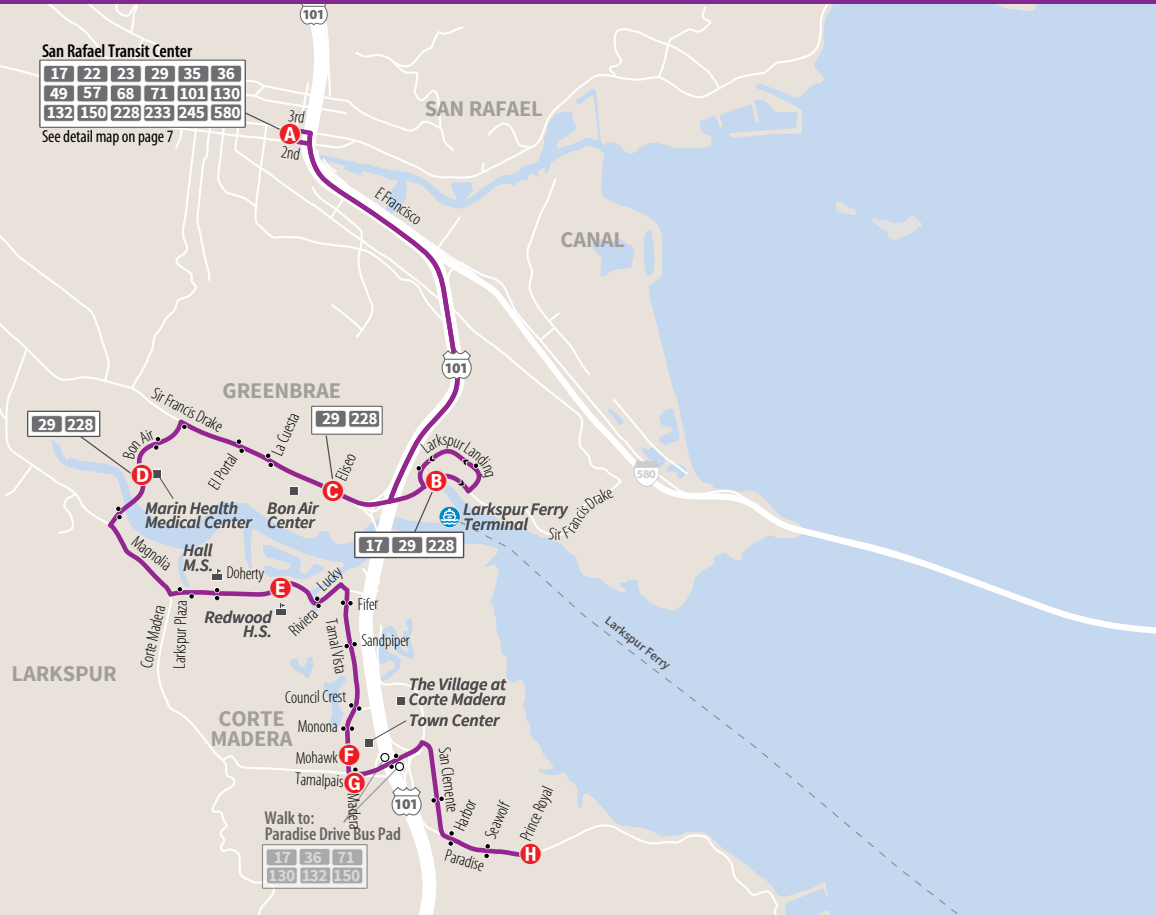

See pages 6-7 for guide to maps and schedules

San Rafael Transit Center
17 22 23 29 35 36
49 57 68 71 101 130
132 150 228 233 245 580
See detail map on page 7