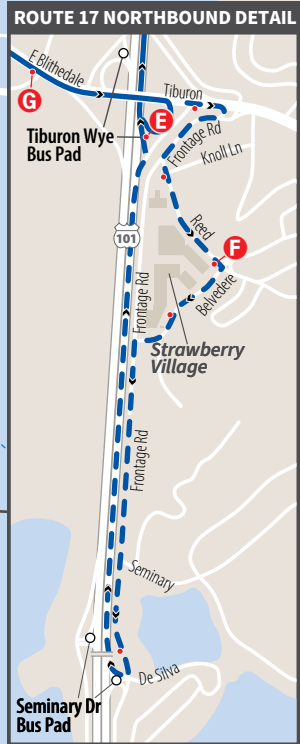

See pages 6-7 for guide to maps and schedules

17	22	23	29	35	36
49	57	68	71	101	130
132	150	228	233	245	580

See detail map on page 7

Monday-Friday *Lunes - Viernes*

Southbound to Sausalito

	San Rafael Transit Center	Hwy 101 @ Tamalpais Dr Bus Pad	Reed Blvd & Belvedere Dr	E Blithedale Ave & Tower Dr	Mill Valley Depot Sunnyside Ave & Miller Ave	Miller Ave & Camino Alto	Tam Junction-Shoreline Hwy & Almonte Blvd	Manzanita Park & Ride Lot	Marin City Hub Donahue St & Tenness Dr	Sausalito Ferry Bay St & Bridgeway
	A	D	F	G	H	I	J	K	M	N
AM	5:30	5:35	-	5:38	5:46	5:53	5:57	6:00	6:04	6:16
	6:00	6:05	-	6:08	6:16	6:23	6:27	6:30	6:34	6:46
	6:30	6:35	-	6:38	6:46	6:53	6:57	7:00	7:04	7:16
	7:00	7:05	-	7:08	7:16	7:23	7:27	7:30	7:34	7:46
	7:30	7:35	7:42	7:46	7:54	8:01	8:05	8:08	8:12	8:24
	8:00	8:05	8:12	8:16	8:24	8:31	8:35	8:38	8:42	8:54
	8:30	8:35	-	8:38	8:46	8:53	8:57	9:00	9:04	9:16
	9:30	9:35	-	9:38	9:46	9:53	9:57	10:00	10:04	10:16
	10:30	10:35	-	10:38	10:46	10:53	10:57	11:00	11:04	11:16
	11:30	11:35	-	11:38	11:46	11:53	11:57	12:00	12:04	12:16
PM	12:30	12:35	-	12:38	12:46	12:53	12:57	1:00	1:04	1:16
	1:30	1:35	-	1:38	1:46	1:53	1:57	2:00	2:04	2:16
	2:30	2:35	-	2:38	2:46	2:53	2:57	3:00	3:04	3:16
	3:30	3:05	-	3:08	3:16	3:23	3:27	3:30	3:34	3:46
	3:30	3:35	-	3:38	3:46	3:53	3:57	4:00	4:04	4:16
	4:30	4:35	-	4:38	4:46	4:53	4:57	5:00	5:04	5:16
	5:00	5:05	-	5:08	5:16	5:23	5:27	5:30	5:34	5:46
	5:30	5:35	-	5:38	5:46	5:53	5:57	6:00	6:04	6:16
	6:30	6:35	-	6:38	6:46	6:53	6:57	7:00	7:04	7:16
	7:30	7:35	-	7:38	7:46	7:53	7:57	8:00	8:04	8:16
	8:30	8:35	-	8:38	8:46	8:53	8:57	9:00	9:04	9:16
	9:30	9:35	-	9:38	9:46	9:53	9:57	10:00	10:04	10:16