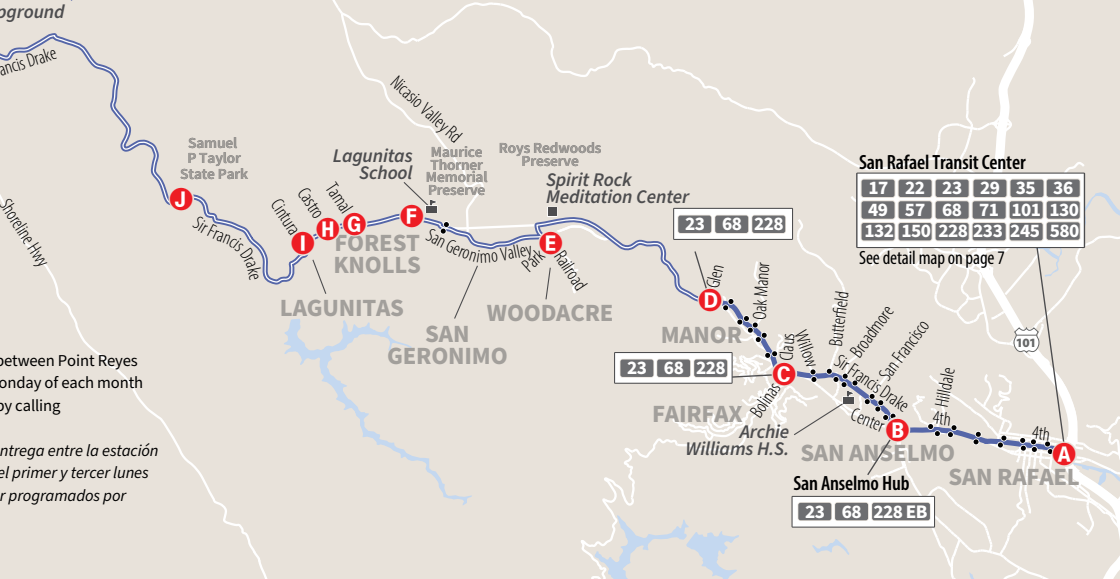

Monday-Friday *Lunes - Viernes*

Westbound to Inverness

	A San Rafael Transit Center	B San Anselmo Hub Center Bl & Bridge Av	C Fairfax Broadway & Bolinas Av	D Manor Sir Francis Drake Blvd & Glen Dr	E Woodacre Park St & Central Av	F San Geronimo Sir Francis Drake Blvd & Lagunitas School Rd	G Forest Knolls Sir Francis Drake Blvd & Tamal Rd	H Lagunitas Castro St & Sir Francis Drake Blvd	I Lagunitas Sir Francis Drake Blvd & W Cintura Av	J Samuel P Taylor State Park Sir Francis Drake Blvd	K Pt Reyes Seashore Bear Valley Visitor Center	L Shoreline Hwy & Sir Francis Drake Blvd	M Pt Reyes Downtown Station Shoreline Hwy & 3rd St	N Inverness Park Sir Francis Drake & Balboa Av	O Inverness Inverness Store
AM	6:45	6:58	7:09	7:16	7:20	7:25	7:29	7:30	-	-	-	-	-	-	-
	7:45	7:58	8:09	8:16	8:20	8:25	8:29	-	8:32	8:38	8:52	8:54	8:59	9:03	9:07
	9:45	9:58	10:09	10:16	10:20	10:25	10:29	-	10:32	10:38	10:52	10:54	10:59	11:03	11:07
	10:45	10:58	11:09	11:16	11:20	11:25	11:29	-	11:32	11:38	11:52	11:54	11:59	12:03	12:07
PM	11:45	11:58	12:09	12:16	12:20	12:25	12:29	-	12:32	12:38	12:52	12:54	12:59	1:03	1:07
	12:45	12:58	1:09	1:16	1:20	1:25	1:29	-	1:32	1:38	1:52	1:54	1:59	2:03	2:07
	2:45	2:58	3:09	3:16	3:20	3:25	3:29	-	3:32	3:38	3:52	3:54	3:59	4:03	4:07
	4:45	4:58	5:09	5:16	5:20	5:25	5:29	-	5:32	5:38	5:52	5:54	5:59	6:03	6:07
	6:45	6:58	7:09	7:16	7:20	7:25	7:29	-	7:32	7:38	7:52	7:54	7:59	8:03	8:07
	8:45	8:58	9:09	9:16	9:20	9:25	9:29	9:30	-	-	-	-	-	-	-