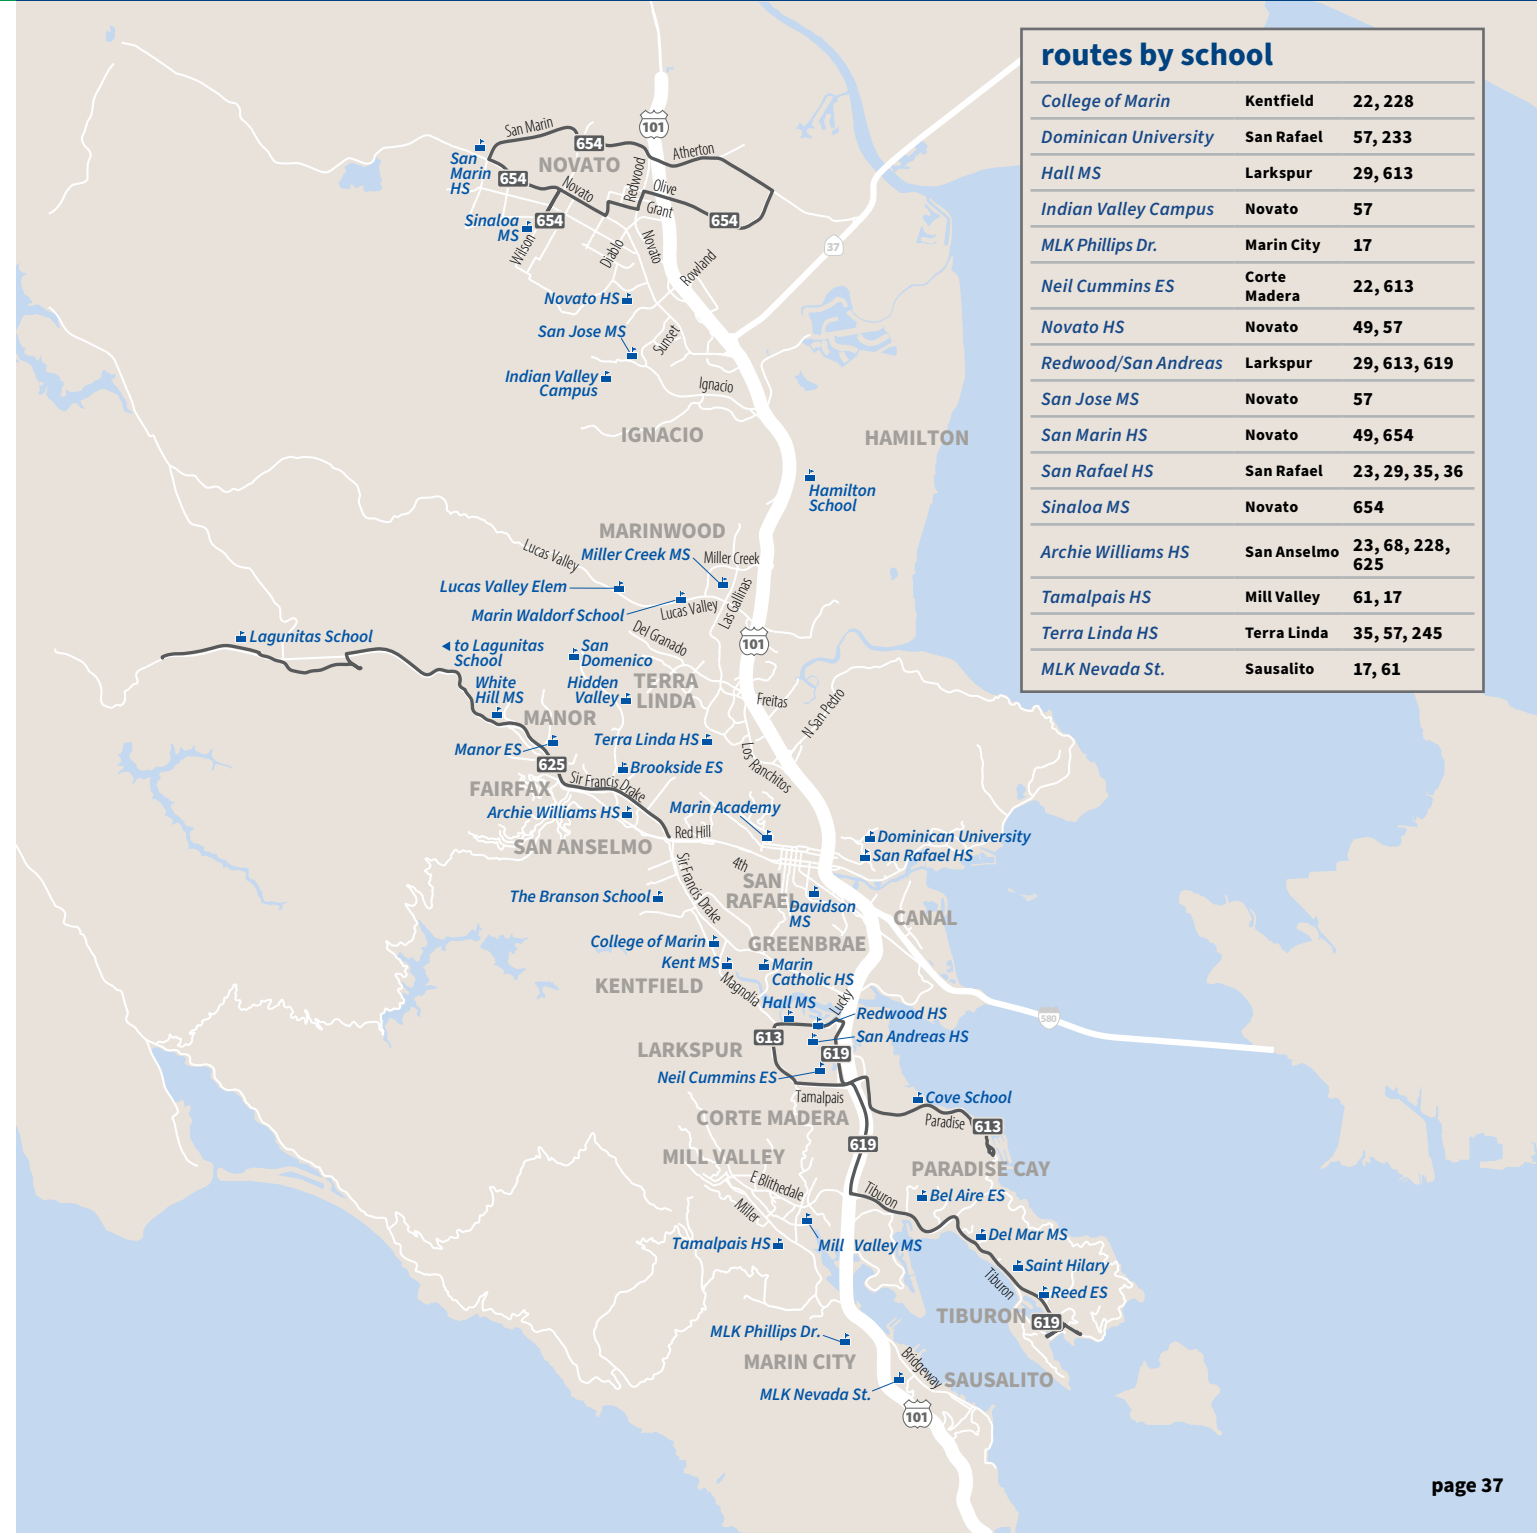

routes by school

College of Marin	Kentfield	22, 228
Dominican University	San Rafael	57, 233
Hall MS	Larkspur	29, 613
Indian Valley Campus	Novato	57
MLK Phillips Dr.	Marin City	17
Neil Cummins ES	Corte Madera	22, 613
Novato HS	Novato	49, 57
Redwood/San Andreas	Larkspur	29, 613, 619
San Jose MS	Novato	57
San Marin HS	Novato	49, 654
San Rafael HS	San Rafael	23, 29, 35, 36
Sinaloa MS	Novato	654
Archie Williams HS	San Anselmo	23, 68, 228, 625
Tamalpais HS	Mill Valley	61, 17
Terra Linda HS	Terra Linda	35, 57, 245
MLK Nevada St.	Sausalito	17, 61