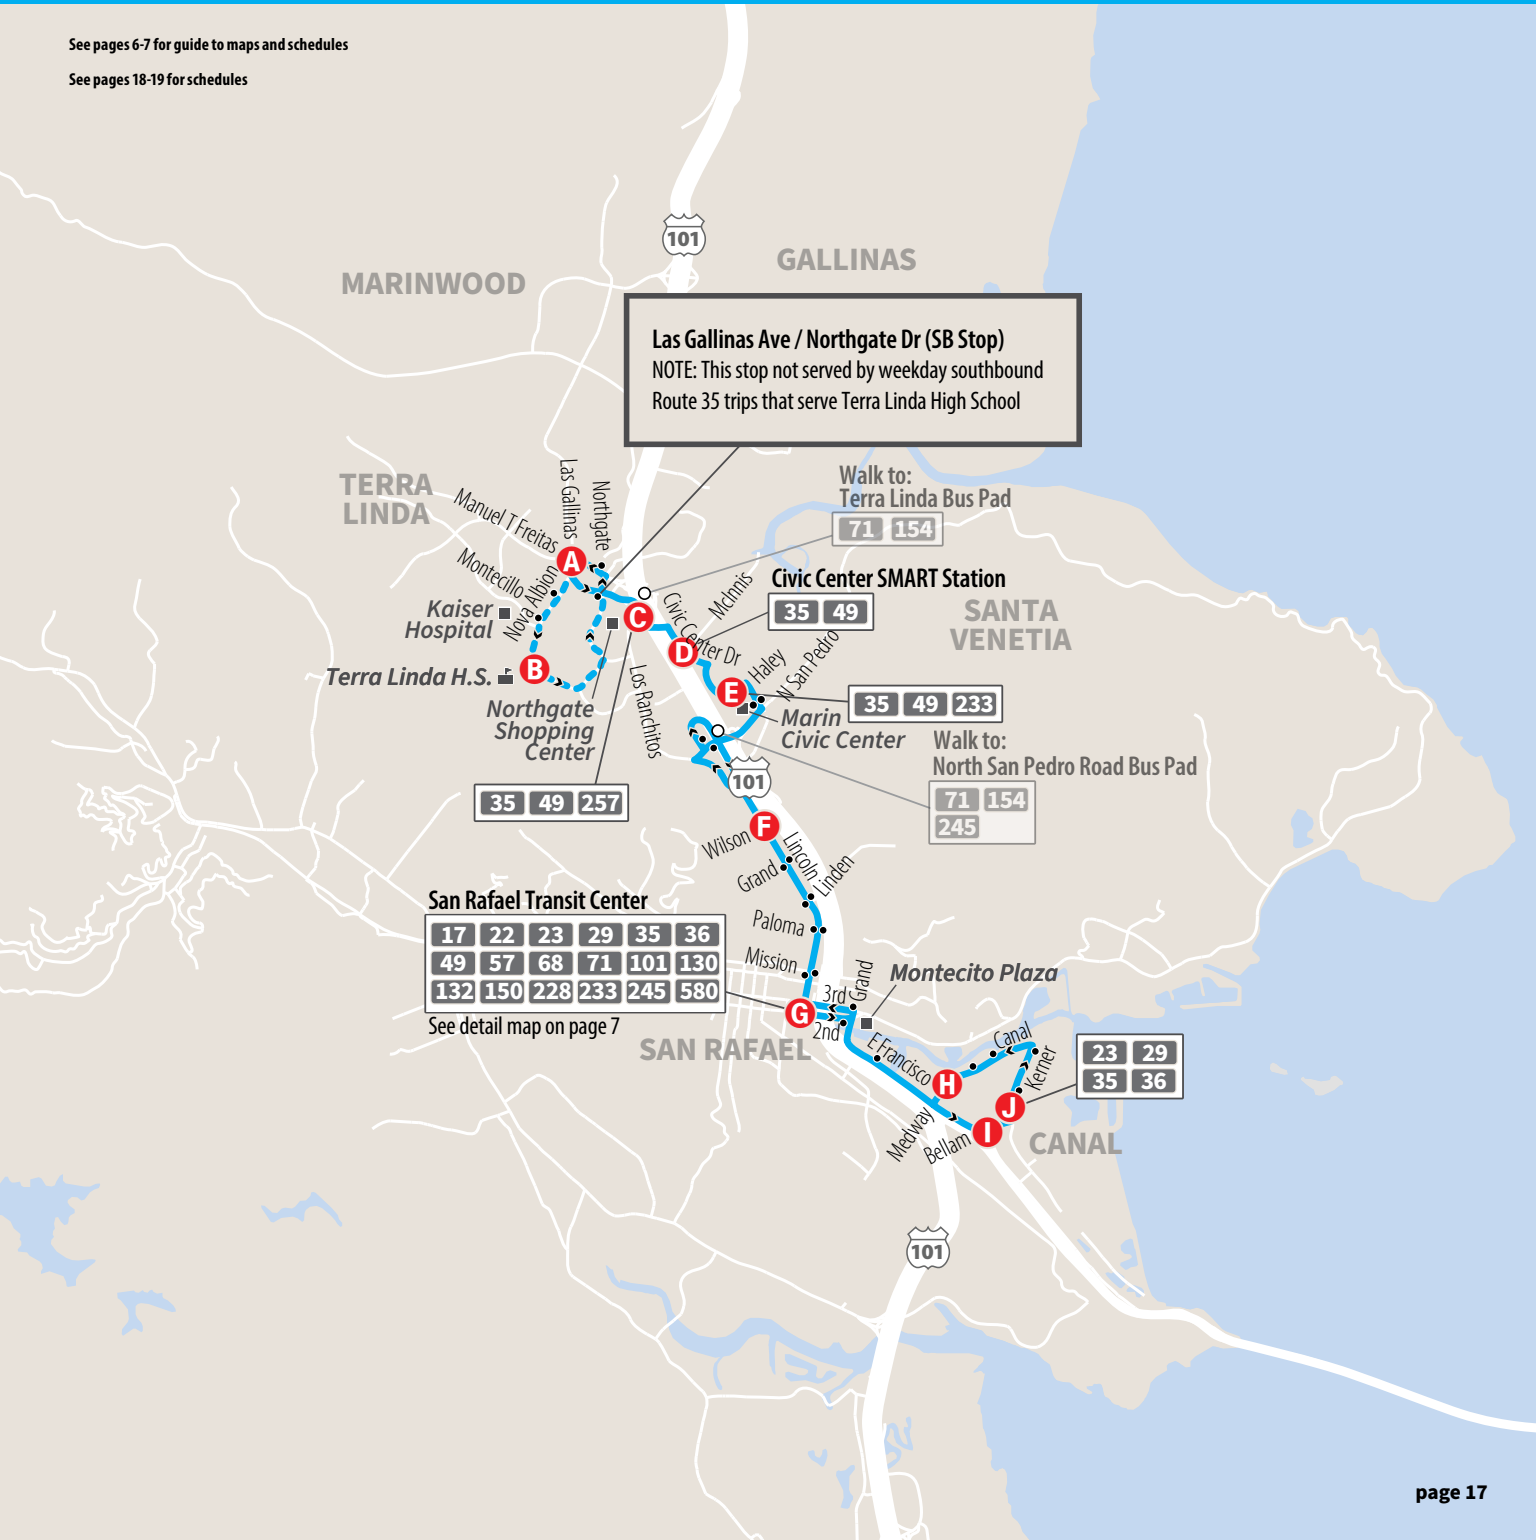

ROUTE 35 Canal-San Rafael - Marin Civic Center - Northgate - Terra Linda HS

See pages 6-7 for guide to maps and schedules

See pages 18-19 for schedules