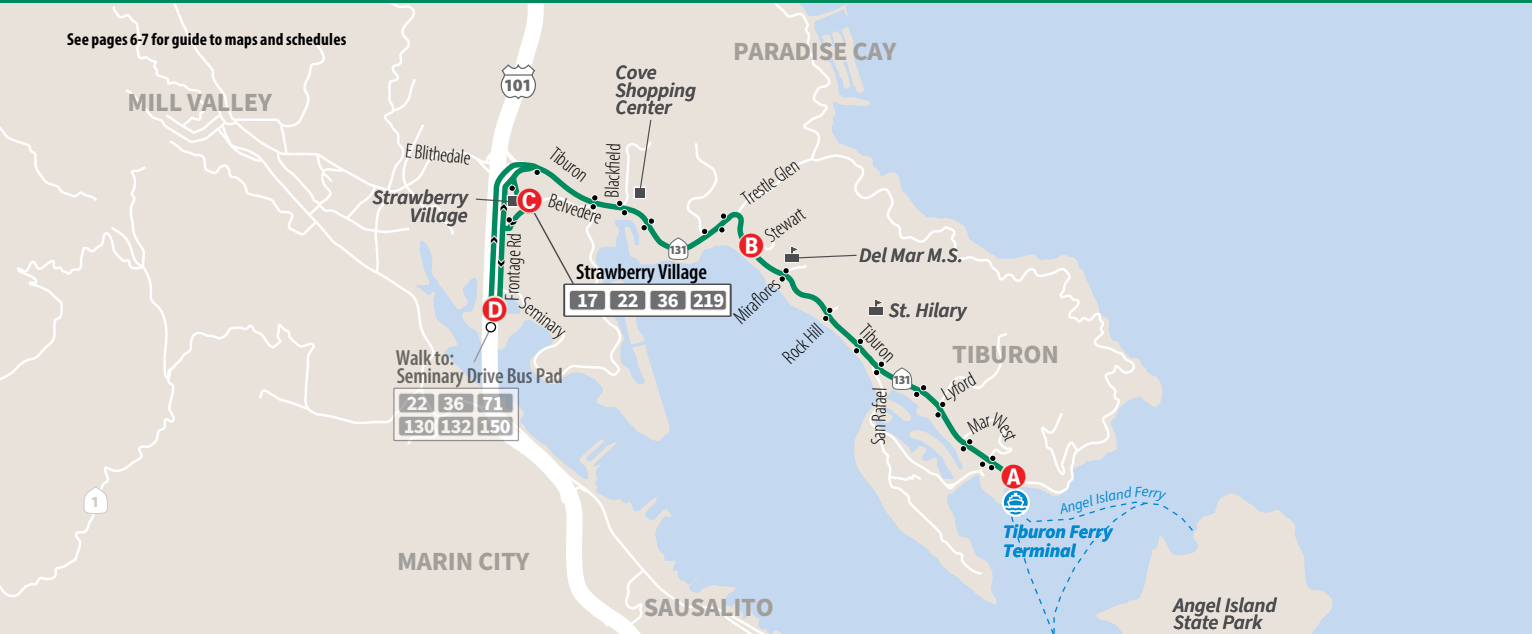

# ROUTE 219 Tiburon – Strawberry – Seminary

See pages 6-7 for guide to maps and schedules

### Westbound to Strawberry Village

	<b>A</b> Tiburon Tiburon Blvd & Main St	<b>B</b> Tiburon Blvd & Stewart Dr	<b>C</b> Strawberry Village Reed Bl & Belvedere Dr
<b>AM</b>	6:43	6:49	6:57
	7:20	7:26	7:34
	8:02	8:12	8:30
	9:14	9:20	9:28
	10:12	10:18	10:26
	10:50	10:56	11:04
	11:30	11:36	11:44
<b>PM</b>	<b>12:17</b>	<b>12:23</b>	<b>12:31</b>
	1:00	1:06	1:14
	1:45	1:55	2:09
	2:36	2:46	3:00
	4:00	4:06	4:14
	4:52	4:58	5:06
	5:45	5:51	5:59
	6:25	6:31	6:39
	7:05	7:11	7:19
	7:45	7:51	7:59
	8:25	8:31	8:39

### Eastbound to Tiburon

	<b>C</b> Strawberry Village Reed Bl & Belvedere Dr	<b>D</b> Redwood Hwy Frontage Rd & De Silva Island Dr	<b>B</b> Tiburon Blvd & Stewart Dr	<b>A</b> Tiburon Tiburon Blvd & Main St
<b>AM</b>	6:12	6:14	6:22	6:28
	6:57	6:59	7:07	7:13
	7:34	7:36	7:44	7:50
	8:30	8:32	8:40	8:50
	9:28	9:30	9:38	9:48
	10:26	10:28	10:36	10:46
	11:04	11:06	11:14	11:24
<b>PM</b>	11:44	11:46	11:54	12:04
	12:31	12:33	12:41	12:51
	1:14	1:16	1:24	1:34
	2:09	2:11	2:19	2:31
	3:15	3:17	3:25	3:37
	4:24	4:26	4:34	4:40
	5:06	5:08	5:16	5:22
	5:59	6:01	6:09	6:15
	6:39	6:41	6:49	6:55
	7:19	7:21	7:29	7:35
	7:59	8:01	8:09	8:15

### Eastbound to Tiburon

	<b>C</b> Strawberry Village Reed Bl & Belvedere Dr	<b>D</b> Redwood Hwy Frontage Rd & De Silva Island Dr	<b>B</b> Tiburon Blvd & Stewart Dr	<b>A</b> Tiburon Tiburon Blvd & Main St
<b>AM</b>	7:15	7:17	7:25	7:31
	8:00	8:02	8:10	8:16
	8:45	8:47	8:55	9:01
	9:30	9:32	9:40	9:46
	10:15	10:17	10:25	10:31
	11:00	11:02	11:10	11:16
<b>PM</b>	11:45	11:47	11:55	<b>12:01</b>
	12:30	12:32	12:40	12:46
	1:15	1:17	1:25	1:31
	2:00	2:02	2:10	2:16
	2:45	2:47	2:55	3:01
	3:30	3:32	3:40	3:46
	4:15	4:17	4:25	4:31
	5:00	5:02	5:10	5:16
	5:45	5:47	5:55	6:01
	6:30	6:32	6:40	6:46
	7:15	7:17	7:25	7:31