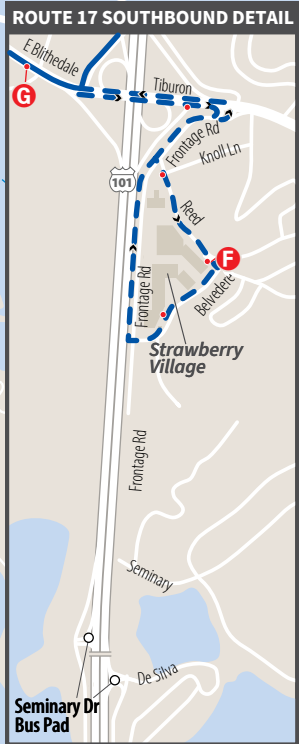

See pages 6-7 for guide to maps and schedules

17	22	23	29	35	36
49	57	68	71	101	130
132	150	228	233	245	580

See detail map on page 7

Monday-Friday *Lunes - Viernes*

Southbound to Sausalito

	San Rafael Transit Center	Hwy 101 @ Tamalpais Dr Bus Pad	Reed Blvd & Belvedere Dr	E Blithedale Ave & Tower Dr	Mill Valley Depot Sunnyside Ave & Miller Ave	Miller Ave & Camino Alto	Tam Junction-Shoreline Hwy & Almonte Blvd	Manzanita Park & Ride Lot	Marin City Hub Donahue St & Tenness Dr	Sausalito Ferry Bay St & Bridgeway
	A	D	F	G	H	I	J	K	M	N
AM	5:30	5:35	-	5:38	5:46	5:53	5:57	6:00	6:04	6:16
	6:00	6:05	-	6:08	6:16	6:23	6:27	6:30	6:34	6:46
	6:30	6:35	-	6:38	6:46	6:53	6:57	7:00	7:04	7:16
	7:00	7:05	-	7:08	7:16	7:23	7:27	7:30	7:34	7:46
	7:30	7:35	7:42	7:46	7:54	8:01	8:05	8:08	8:12	8:24
	8:00	8:05	8:12	8:16	8:24	8:31	8:35	8:38	8:42	8:54
	8:30	8:35	-	8:38	8:46	8:53	8:57	9:00	9:04	9:16
	9:30	9:35	-	9:38	9:46	9:53	9:57	10:00	10:04	10:16
	10:30	10:35	-	10:38	10:46	10:53	10:57	11:00	11:04	11:16
	11:30	11:35	-	11:38	11:46	11:53	11:57	12:00	12:04	12:16
PM	12:30	12:35	-	12:38	12:46	12:53	12:57	1:00	1:04	1:16
	1:30	1:35	-	1:38	1:46	1:53	1:57	2:00	2:04	2:16
	2:30	2:35	-	2:38	2:46	2:53	2:57	3:00	3:04	3:16
	3:30	3:05	-	3:08	3:16	3:23	3:27	3:30	3:34	3:46
	3:30	3:35	-	3:38	3:46	3:53	3:57	4:00	4:04	4:16
	4:30	4:35	-	4:38	4:46	4:53	4:57	5:00	5:04	5:16
	5:00	5:05	-	5:08	5:16	5:23	5:27	5:30	5:34	5:46
	5:30	5:35	-	5:38	5:46	5:53	5:57	6:00	6:04	6:16
	6:30	6:35	-	6:38	6:46	6:53	6:57	7:00	7:04	7:16
	7:30	7:35	-	7:38	7:46	7:53	7:57	8:00	8:04	8:16
	8:30	8:35	-	8:38	8:46	8:53	8:57	9:00	9:04	9:16
	9:30	9:35	-	9:38	9:46	9:53	9:57	10:00	10:04	10:16