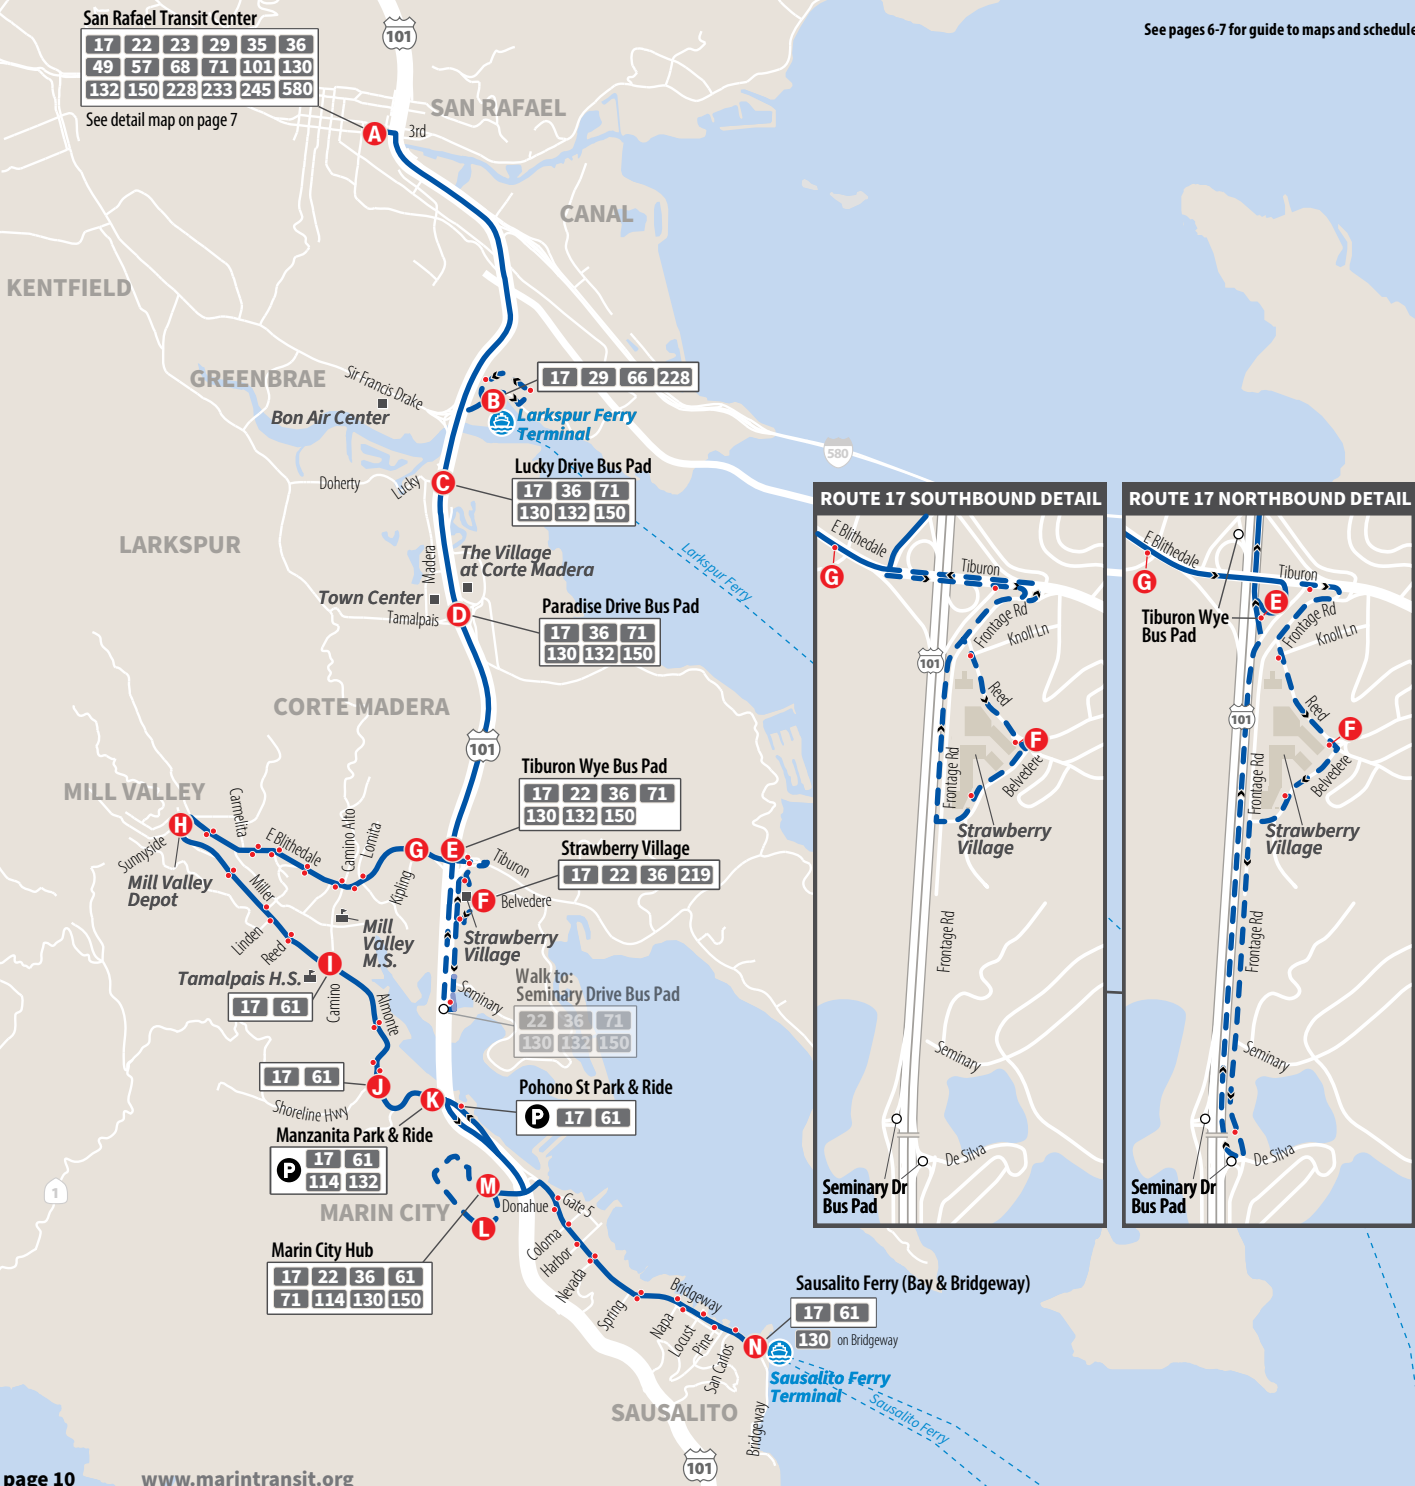

See pages 6-7 for guide to maps and schedules

17	22	23	29	35	36
49	57	68	71	101	130
132	150	228	233	245	580

See detail map on page 7

Monday-Friday *Lunes - Viernes*

Southbound to Sausalito

	San Rafael Transit Center	Hwy 101 @ Tamalpais Dr Bus Pad	Reed Blvd & Belvedere Dr	E Blithedale Ave & Tower Dr	Mill Valley Depot Sunnyside Ave & Miller Ave	Miller Ave & Camino Alto	Tam Junction-Shoreline Hwy & Almonte Blvd	Manzanita Park & Ride Lot	Marin City Hub Donahue St & Tenness Dr	Sausalito Ferry Bay St & Bridgeway
	A	D	F	G	H	I	J	K	M	N
AM	5:30	5:35	-	5:38	5:46	5:53	5:57	6:00	6:04	6:16
	6:00	6:05	-	6:08	6:16	6:23	6:27	6:30	6:34	6:46
	6:30	6:35	-	6:38	6:46	6:53	6:57	7:00	7:04	7:16
	7:00	7:05	-	7:08	7:16	7:23	7:27	7:30	7:34	7:46
	7:30	7:35	7:42	7:46	7:54	8:01	8:05	8:08	8:12	8:24
	8:00	8:05	8:12	8:16	8:24	8:31	8:35	8:38	8:42	8:54
	8:30	8:35	-	8:38	8:46	8:53	8:57	9:00	9:04	9:16
	9:30	9:35	-	9:38	9:46	9:53	9:57	10:00	10:04	10:16
	10:30	10:35	-	10:38	10:46	10:53	10:57	11:00	11:04	11:16
	11:30	11:35	-	11:38	11:46	11:53	11:57	12:00	12:04	12:16
PM	12:30	12:35	-	12:38	12:46	12:53	12:57	1:00	1:04	1:16
	1:30	1:35	-	1:38	1:46	1:53	1:57	2:00	2:04	2:16
	2:30	2:35	-	2:38	2:46	2:53	2:57	3:00	3:04	3:16
	3:30	3:05	-	3:08	3:16	3:23	3:27	3:30	3:34	3:46
	3:30	3:35	-	3:38	3:46	3:53	3:57	4:00	4:04	4:16
	4:30	4:35	-	4:38	4:46	4:53	4:57	5:00	5:04	5:16
	5:00	5:05	-	5:08	5:16	5:23	5:27	5:30	5:34	5:46
	5:30	5:35	-	5:38	5:46	5:53	5:57	6:00	6:04	6:16
	6:30	6:35	-	6:38	6:46	6:53	6:57	7:00	7:04	7:16
	7:30	7:35	-	7:38	7:46	7:53	7:57	8:00	8:04	8:16
	8:30	8:35	-	8:38	8:46	8:53	8:57	9:00	9:04	9:16
	9:30	9:35	-	9:38	9:46	9:53	9:57	10:00	10:04	10:16

Northbound to San Rafael