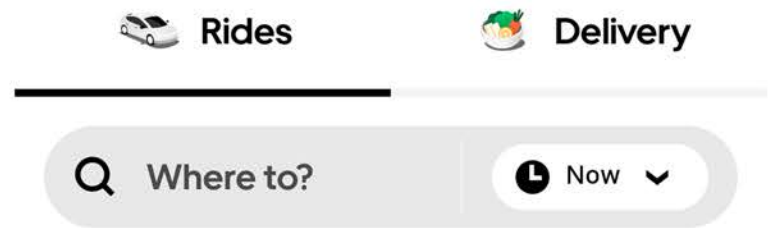

How to request a ride

1 Open the Uber App

2 Click “Where to”

3 Trips using a Marin Access Catch-A-Ride voucher must start or end in Marin County but can go to OR from anywhere within the 9 Bay Area counties.

4 Select UberX, UberX Share, Uber Assist, and Marin Access Catch-A-Ride vouchers can only be used on these service types.

If the trip is within the service area, you will see the voucher applied, your required copay fare, and subsidy amount.