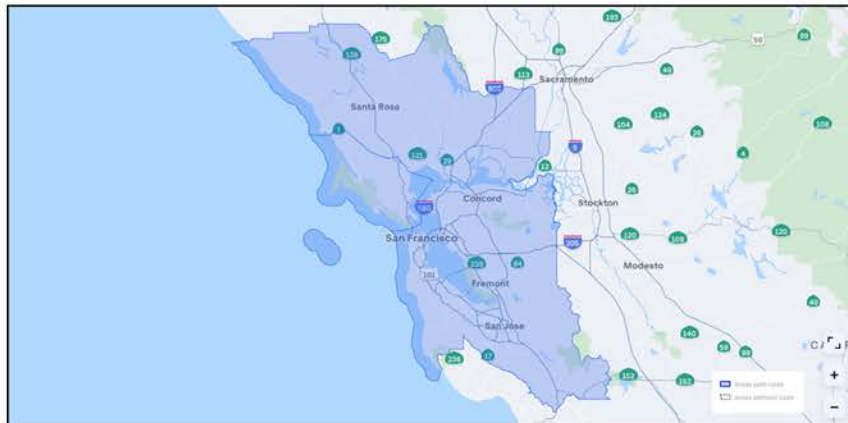

How to request a ride

1 Open the Uber App

2 Click “Where to”

3 Trips using a Marin Access Catch-A-Ride voucher must start or end in Marin County but can go to OR from anywhere within the 9 Bay Area counties.

4 Select UberX, UberX Share, Uber Assist, and Marin Access Catch-A-Ride vouchers can only be used on these service types.

If the trip is within the service area, you will see the voucher applied, your required copay fare, and subsidy amount.

If the trip is NOT within the service area, you will see the full fare without additional program details.