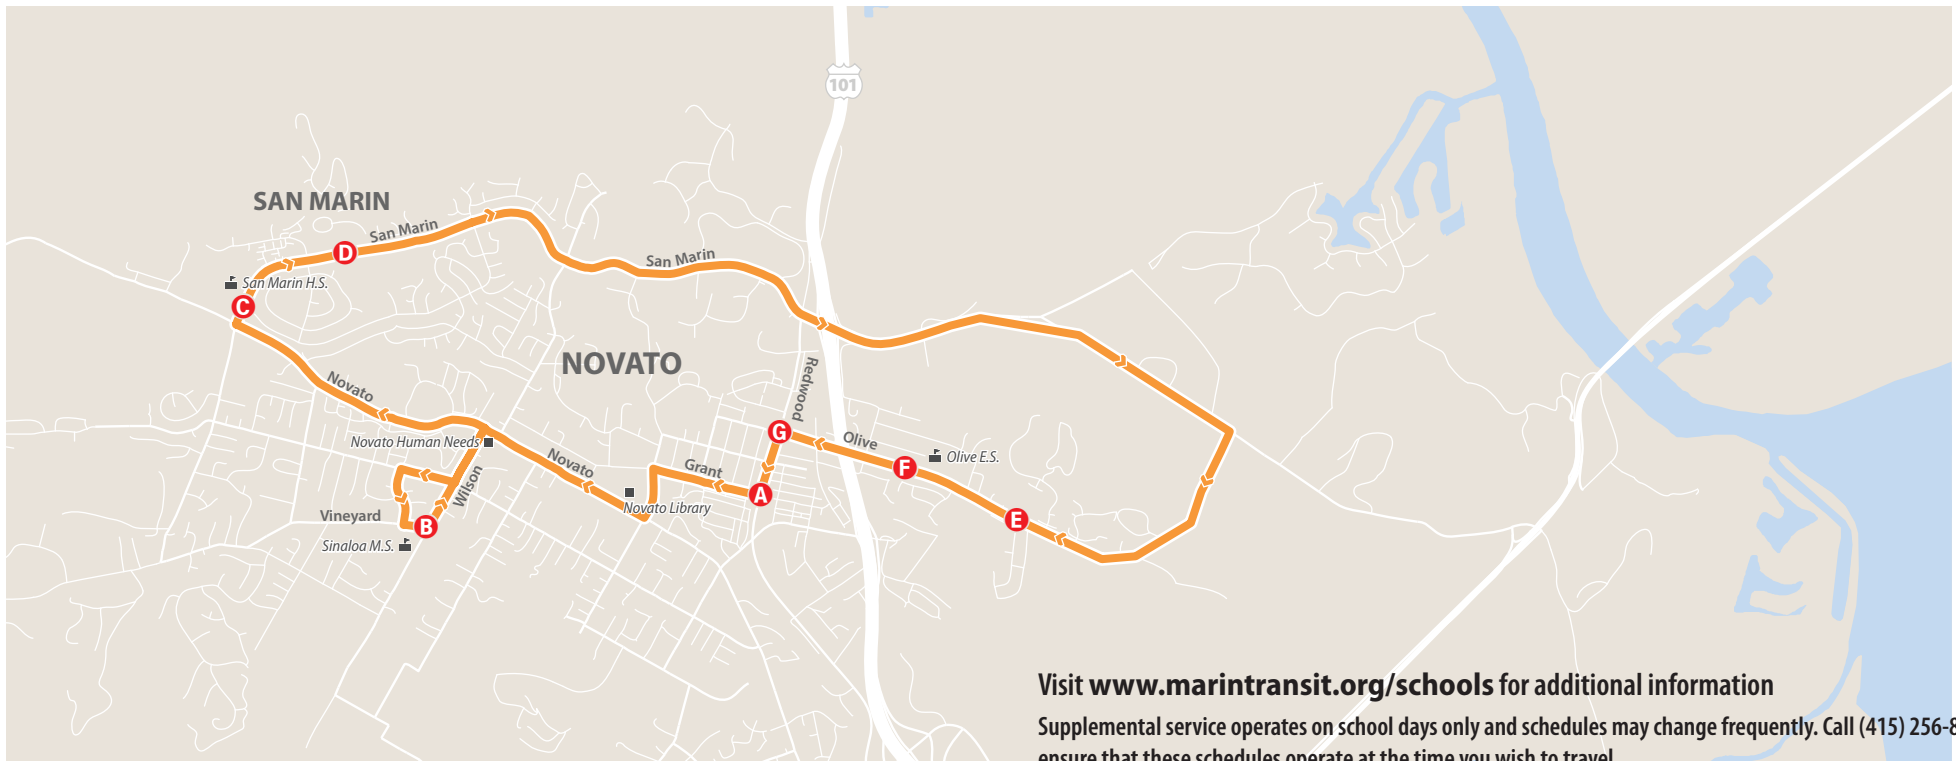

2023-2024

Route 654 Olive - San Marin High School - Sinaloa Middle School - Novato

Effective August 24, 2023

Sinaloa MS/San Marin HS

School Days Only

Eastbound to Olive/Novato

	Redwood Blvd & Grant Av A	Sinaloa Middle School Vineyard Rd B	San Marin High School San Marin & San Carlos C	San Marin Dr & San Andreas Dr D	Olive Av & Lea Dr E	Olive Av & Westwood Dr F	Redwood Blvd & Olive Av G	Redwood Blvd & Grant Av A	
PM	1:20	1:50	2:00	2:05	2:15	2:16	2:20	2:22	W
	2:20	2:50	3:00	3:05	3:15	3:16	3:20	3:22	MTRF

Westbound to Downtown Novato

Route 654 operates eastbound service in the afternoon only and does not operate westbound in the morning. Alternative service is provided on route 49.

MTRF Trip operates each school day except Wednesdays.

W Trip operates only on Wednesdays which are school days.

Visit www.marintransit.org/schools for additional information

Supplemental service operates on school days only and schedules may change frequently. Call (415) 256-8833 to ensure that these schedules operate at the time you wish to travel.