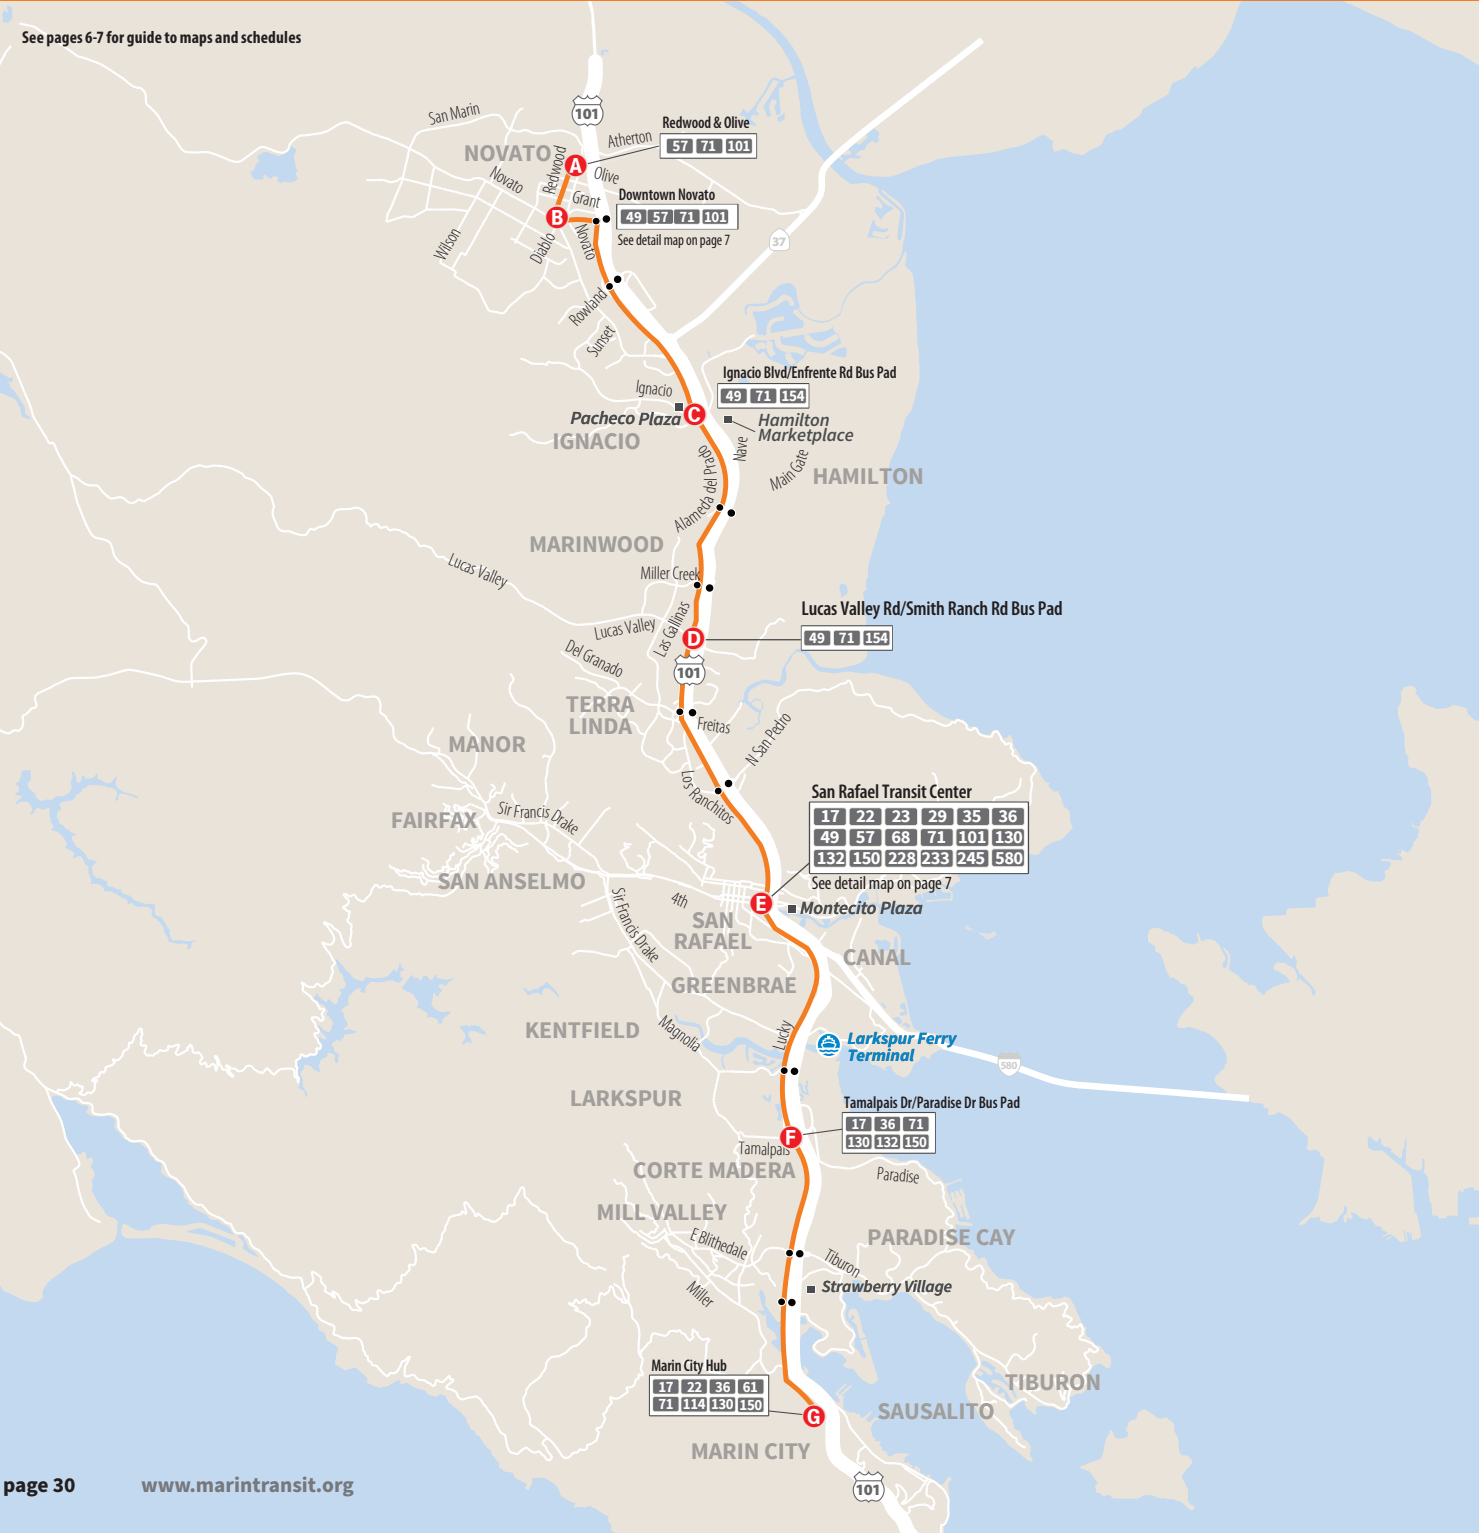

See pages 6-7 for guide to maps and schedules

Monday-Friday *Lunes - Viernes*

Southbound to Marin City

| | A Redwood Blvd & Olive Ave | B Novato Redwood Bl & Grant Av | C Enfrente Rd & Salvatore Dr | D Hwy 101 @ Lucas Valley Rd Bus Pad | E Arrive San Rafael Transit Center / Depart San Rafael Transit Center | F Hwy 101 @ Tamalpais Dr Bus Pad | G Marin City Donahue & Lemers |
|-----------|--------------------------------------|--|--|---|---|--|---|
| AM | 5:33 | 5:35 | 5:42 | 5:47 | 5:55 | 6:00 | 6:15 |
| | 6:03 | 6:05 | 6:12 | 6:17 | 6:25 | 6:30 | 6:45 |
| | 6:27 | 6:29 | 6:36 | 6:41 | 6:55 | 7:00 | 7:15 |
| | 6:51 | 6:53 | 7:02 | 7:11 | 7:25 | 7:30 | 7:45 |
| | 7:21 | 7:23 | 7:32 | 7:41 | 7:55 | 8:00 | 8:15 |
| | 7:51 | 7:53 | 8:02 | 8:11 | 8:25 | 8:30 | 8:45 |
| | 8:21 | 8:23 | 8:32 | 8:41 | 8:55 | 9:00 | 9:15 |
| | 8:51 | 8:53 | 9:02 | 9:11 | 9:25 | 9:30 | 9:45 |
| | 9:33 | 9:35 | 9:42 | 9:47 | 9:55 | 10:00 | 10:15 |
| | 10:03 | 10:05 | 10:12 | 10:17 | 10:25 | 10:30 | 10:45 |
| | 10:33 | 10:35 | 10:42 | 10:47 | 10:55 | 11:00 | 11:15 |
| | 11:03 | 11:05 | 11:12 | 11:17 | 11:25 | 11:30 | 11:45 |
| PM | 11:33 | 11:35 | 11:42 | 11:47 | 11:55 | 12:00 | 12:15 |
| | 12:03 | 12:05 | 12:12 | 12:17 | 12:25 | 12:30 | 12:45 |
| | 12:33 | 12:35 | 12:42 | 12:47 | 12:55 | 1:00 | 1:15 |
| | 1:03 | 1:05 | 1:12 | 1:17 | 1:25 | 1:30 | 1:45 |
| | 1:33 | 1:35 | 1:42 | 1:47 | 1:55 | 2:00 | 2:15 |
| | 2:03 | 2:05 | 2:12 | 2:17 | 2:25 | 2:30 | 2:45 |
| | 2:33 | 2:35 | 2:42 | 2:47 | 2:55 | 3:00 | 3:15 |
| | 3:03 | 3:05 | 3:12 | 3:17 | 3:25 | 3:30 | 3:45 |
| | 3:33 | 3:35 | 3:42 | 3:47 | 3:55 | 4:00 | 4:15 |
| | 4:03 | 4:05 | 4:12 | 4:17 | 4:25 | 4:30 | 4:45 |
| | 4:33 | 4:35 | 4:42 | 4:47 | 4:55 | 5:00 | 5:15 |
| | 5:03 | 5:05 | 5:12 | 5:17 | 5:25 | 5:30 | 5:45 |
| | 5:33 | 5:35 | 5:42 | 5:47 | 5:55 | 6:00 | 6:15 |
| | 6:03 | 6:05 | 6:12 | 6:17 | 6:25 | 6:30 | 6:45 |
| | 6:33 | 6:35 | 6:42 | 6:47 | 6:55 | 7:00 | 7:15 |
| | 7:03 | 7:05 | 7:12 | 7:17 | 7:25 | 7:30 | 7:45 |
| | 8:03 | 8:05 | 8:12 | 8:17 | 8:25 | 8:30 | 8:45 |
| | 9:03 | 9:05 | 9:12 | 9:17 | 9:25 | 9:30 | 9:45 |
| | 10:03 | 10:05 | 10:12 | 10:17 | 10:25 | 10:30 | 10:45 |
| | 11:03 | 11:05 | 11:12 | 11:17 | 11:25 | 11:30 | 11:45 |