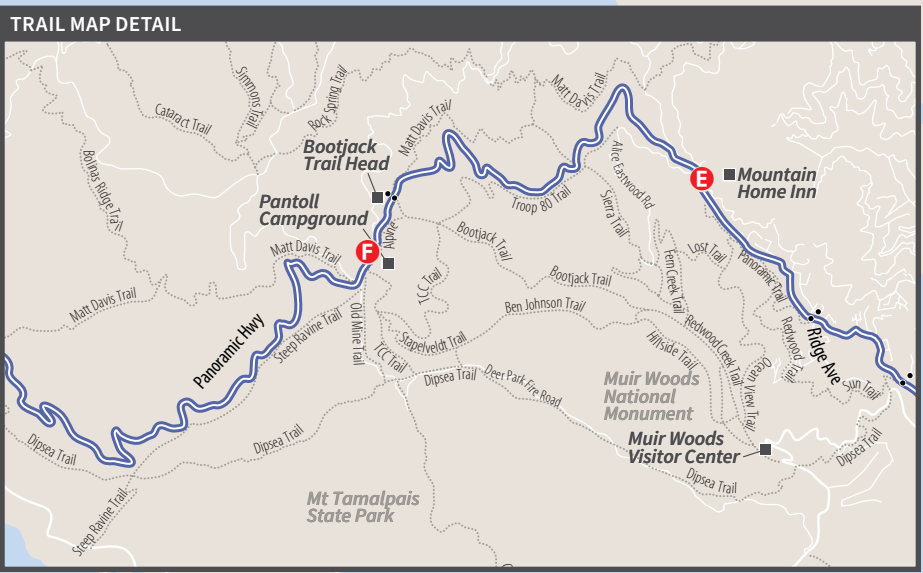

Route Deviations
ADA eligible riders may schedule deviations within ¼ miles of the route by calling (415) 526-3239. Deviations must be requested at least one day prior to travel.

Desviaciones de ruta
Los pasajeros elegibles para ADA pueden programar desviaciones dentro de un límite de ¼ de milla de la ruta llamando al (415) 526-3239. Desviaciones deben solicitarse al menos un día antes del viaje

Monday-Friday *Lunes - Viernes*

Westbound to Stinson Beach & Bolinas

	A Sausalito Ferry Bay St. & Bridgeway	B Marin City Hub	D Miller Ave & Camino Alto	E Panoramic Hwy & Edgewood Av	F Panoramic Hwy & Pan Toll Ranger Station	G Stinson Beach 4810 Shoreline Hwy	H Bolinas Brighton Ave & Wharf Rd
AM	8:15	8:25	8:38	9:00	9:09	9:22	9:38
PM	12:00	12:10	12:23	12:45	12:54	1:07	1:23
	1:00	1:10	1:23	1:45	1:54	2:07	2:23
	3:00	3:10	3:23	3:45	3:54	4:07	4:23
	4:35	4:45	4:58	5:20	5:29	5:42	5:58
	6:35	6:45	6:58	7:20	7:29	7:42	7:58

Eastbound to Marin City

	H Bolinas Brighton Ave & Wharf Rd	G Stinson Beach 4810 Shoreline Hwy	F Panoramic Hwy & Pan Toll Ranger Station	E Panoramic Hwy & Edgewood Av	D Miller Ave & Camino Alto	C Manzanita Park & Ride Lot	B Marin City Hub	A Sausalito Ferry Bay St. & Bridgeway
AM	6:40	6:55	7:08	7:17	7:39	7:45	7:50	8:00
	10:30	10:45	10:58	11:07	11:29	11:35	11:40	11:50
PM	11:30	11:45	11:58	12:07	12:29	12:35	12:40	12:50
	3:05	3:20	3:33	3:42	4:04	4:10	4:15	4:25
	4:35	4:50	5:03	5:12	5:34	5:40	5:45	5:55

Saturday/Sunday/Holiday *Fines de Semana y Días Festivos*

Westbound to Stinson Beach & Bolinas

	A Sausalito Ferry Bay St. & Bridgeway	B Marin City Hub	D Miller Ave & Camino Alto	E Panoramic Hwy & Edgewood Av	F Panoramic Hwy & Pan Toll Ranger Station	G Stinson Beach 4810 Shoreline Hwy	H Bolinas Brighton Ave & Wharf Rd
AM	8:05	8:15	8:28	8:50	8:59	9:12	9:28
	9:50	10:00	10:13	10:35	10:44	10:57	11:13
PM	11:55	12:05	12:18	12:40	12:49	1:02	1:18
	12:55	1:05	1:18	1:40	1:49	2:02	2:18
	1:50	2:00	2:13	2:35	2:44	2:57	3:13
	3:15	3:25	3:38	4:00	4:09	4:22	4:38
	5:00	5:10	5:23	5:45	5:54	6:07	6:23

Eastbound to Marin City

	H Bolinas Brighton Ave & Wharf Rd	G Stinson Beach 4810 Shoreline Hwy	F Panoramic Hwy & Pan Toll Ranger Station	E Panoramic Hwy & Edgewood Av	D Miller Ave & Camino Alto	C Manzanita Park & Ride Lot	B Marin City Hub	A Sausalito Ferry Bay St. & Bridgeway
AM	9:40	9:57	10:10	10:19	10:40	10:49	10:54	11:06
PM	11:25	11:42	11:55	12:04	12:25	12:34	12:39	12:51
	1:30	1:47	2:00	2:09	2:30	2:39	2:44	2:56
	2:30	2:47	3:00	3:09	3:30	3:39	3:44	3:56
	3:25	3:42	3:55	4:04	4:25	4:34	4:39	4:51
	4:50	5:07	5:20	5:29	5:50	5:59	6:04	6:16
	6:30	6:47	7:00	7:09	7:30	7:39	7:44	7:56