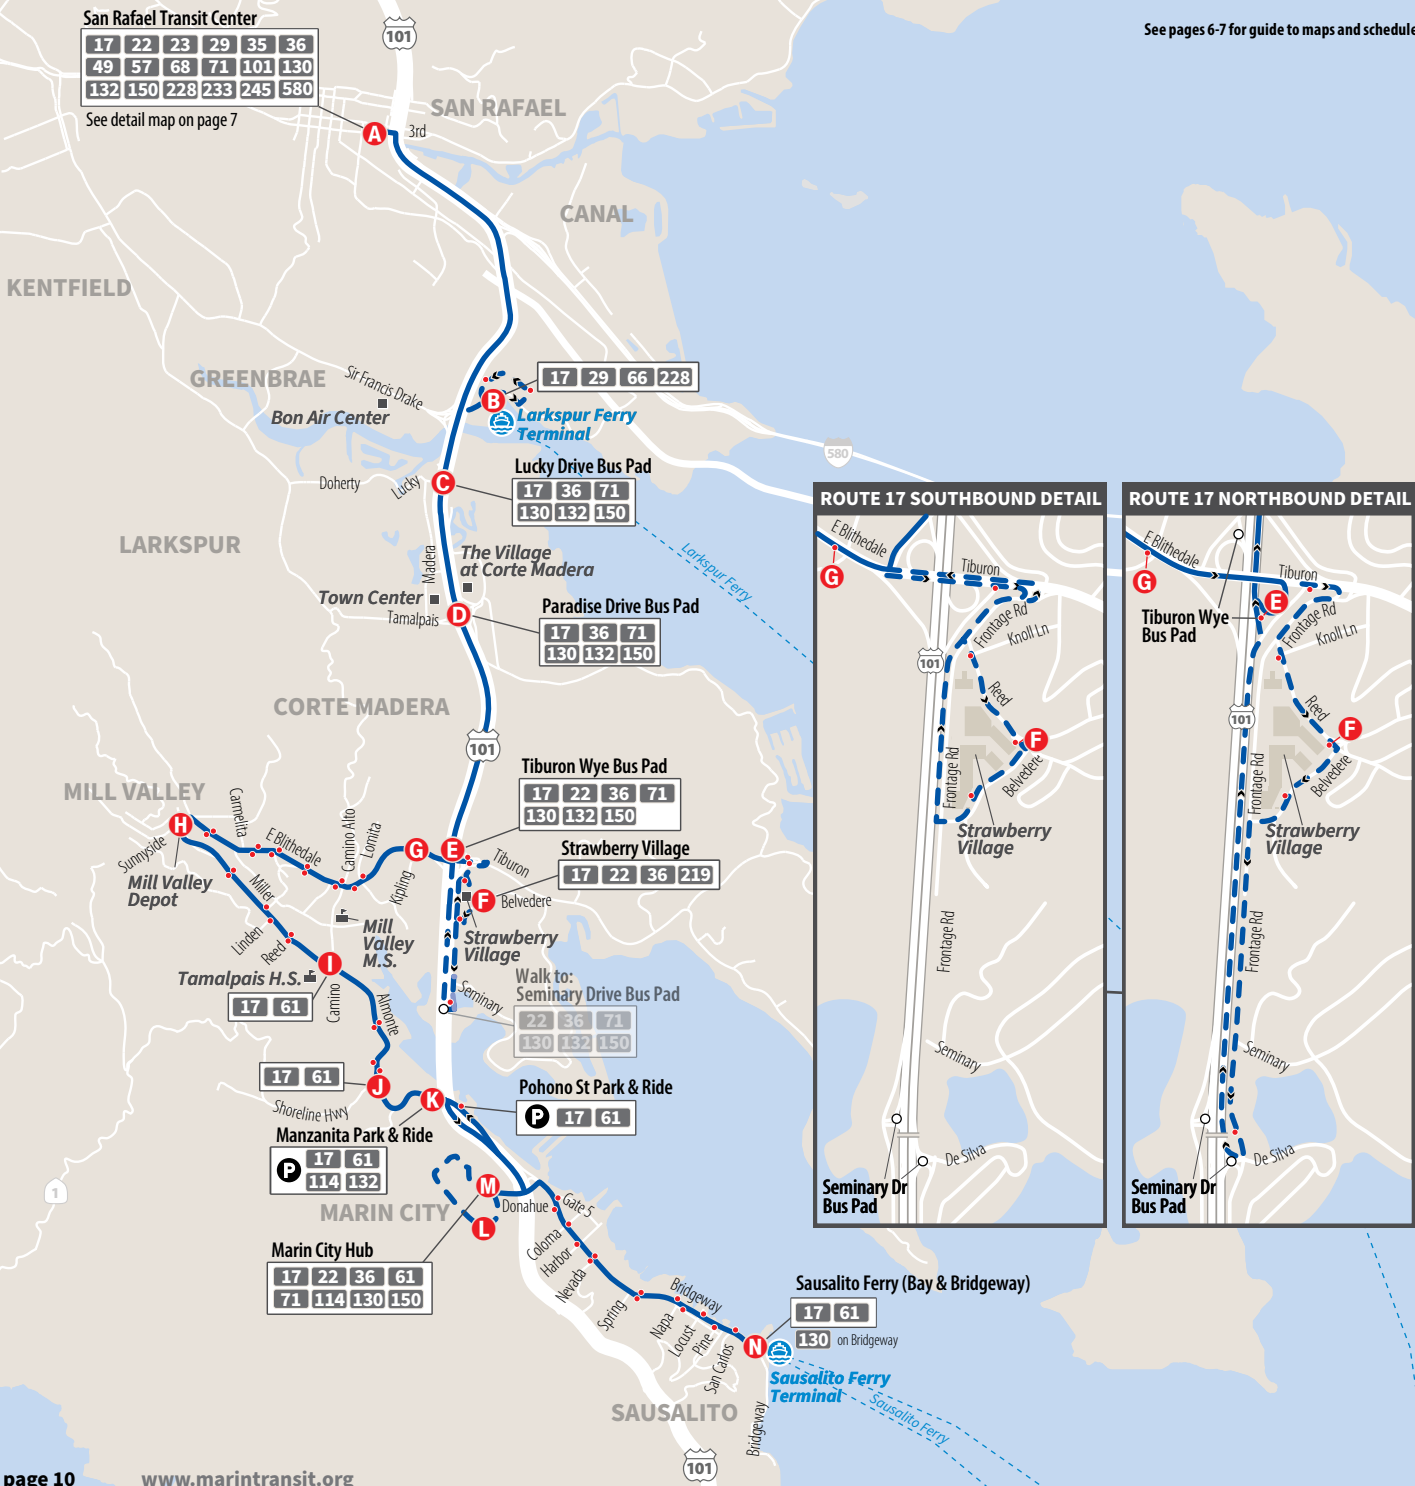

See pages 6-7 for guide to maps and schedules

Monday-Friday *Lunes - Viernes*

Southbound to Sausalito

	San Rafael Transit Center	Hwy 101 @ Lucky Dr Bus Pad	Hwy 101 @ Tamalpais Dr Bus Pad	Reed Blvd & Belvedere Dr	E Blithedale Ave & Tower Dr	Mill Valley Depot Sunnyside Ave & Miller Ave	Miller Ave & Camino Alto	Tam Junction-Shoreline Hwy & Almonte Blvd	Manzanita Park & Ride Lot	Marin City Hub Donahue St & Teniers Dr	Sausalito Ferry Bay St & Bridgeway
	A	C	D	F	G	H	I	J	K	M	N
AM	5:30	5:34	5:36	-	5:39	5:49	5:56	6:01	6:06	6:09	6:19
	6:00	6:04	6:06	-	6:09	6:19	6:26	6:31	6:36	6:39	6:49
	6:30	6:34	6:36	-	6:39	6:49	6:56	7:01	7:06	7:09	7:19
	7:00	7:04	7:06	-	7:09	7:19	7:26	7:31	7:36	7:39	7:49
	7:30	7:34	7:36	7:43	7:47	8:02	8:09	8:14	8:19	8:22	8:32
	8:00	8:04	8:06	8:13	8:17	8:32	8:39	8:44	8:49	8:52	9:02
	8:30	8:34	8:36	-	8:39	8:54	9:01	9:06	9:11	9:14	9:24
PM	9:30	9:34	9:36	-	9:39	9:54	10:01	10:06	10:11	10:14	10:24
	10:30	10:34	10:36	-	10:39	10:54	11:01	11:06	11:11	11:14	11:24
	11:30	11:34	11:36	-	11:39	11:54	12:01	12:06	12:11	12:14	12:24
	12:30	12:34	12:36	-	12:39	12:54	1:01	1:06	1:11	1:14	1:24
	1:30	1:34	1:36	-	1:39	1:54	2:01	2:06	2:11	2:14	2:24
	2:30	2:34	2:36	-	2:39	2:54	3:01	3:06	3:11	3:14	3:24
	2:45	2:49	2:51	-	2:54	3:09	3:16	3:21	3:26	3:29	3:39
	3:30	3:34	3:36	-	3:39	3:54	4:01	4:06	4:11	4:14	4:24
	4:30	4:34	4:36	-	4:39	4:54	5:01	5:06	5:11	5:14	5:24
	5:00	5:04	5:06	-	5:09	5:24	5:31	5:36	5:41	5:44	5:54
	5:30	5:34	5:36	-	5:39	5:54	6:01	6:06	6:11	6:14	6:24
	6:30	6:34	6:36	-	6:39	6:49	6:56	7:01	7:06	7:09	7:19
	7:30	7:34	7:36	-	7:39	7:49	7:56	8:01	8:06	8:09	8:19
	8:30	8:34	8:36	-	8:39	8:49	8:56	9:01	9:06	9:09	9:19
	9:30	9:34	9:36	-	9:39	9:49	9:56	10:01	10:06	10:09	10:19

Northbound to San Rafael