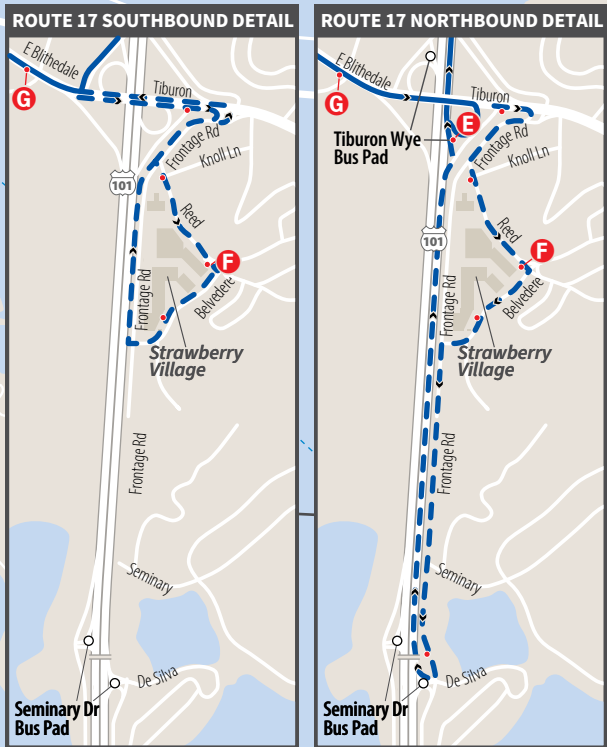

See pages 6-7 for guide to maps and schedules

Monday-Friday *Lunes - Viernes*

Southbound to Sausalito

	San Rafael Transit Center	Hwy 101 @ Lucky Dr Bus Pad	Hwy 101 @ Tamalpais Dr Bus Pad	Reed Blvd & Belvedere Dr	E Blithedale Ave & Tower Dr	Mill Valley Depot Sunnyside Ave & Miller Ave	Miller Ave & Camino Alto	Tam Junction-Shoreline Hwy & Almonte Blvd	Manzanita Park & Ride Lot	Marin City Hub Donahue St & Teniers Dr	Sausalito Ferry Bay St & Bridgeway
	A	C	D	F	G	H	I	J	K	M	N
AM	5:30	5:34	5:36	-	5:39	5:49	5:56	6:01	6:06	6:09	6:19
	6:00	6:04	6:06	-	6:09	6:19	6:26	6:31	6:36	6:39	6:49
	6:30	6:34	6:36	-	6:39	6:49	6:56	7:01	7:06	7:09	7:19
	7:00	7:04	7:06	-	7:09	7:19	7:26	7:31	7:36	7:39	7:49
	7:30	7:34	7:36	7:43	7:47	8:02	8:09	8:14	8:19	8:22	8:32
	8:00	8:04	8:06	8:13	8:17	8:32	8:39	8:44	8:49	8:52	9:02
	8:30	8:34	8:36	-	8:39	8:54	9:01	9:06	9:11	9:14	9:24
PM	9:30	9:34	9:36	-	9:39	9:54	10:01	10:06	10:11	10:14	10:24
	10:30	10:34	10:36	-	10:39	10:54	11:01	11:06	11:11	11:14	11:24
	11:30	11:34	11:36	-	11:39	11:54	12:01	12:06	12:11	12:14	12:24
	12:30	12:34	12:36	-	12:39	12:54	1:01	1:06	1:11	1:14	1:24
	1:30	1:34	1:36	-	1:39	1:54	2:01	2:06	2:11	2:14	2:24
	2:30	2:34	2:36	-	2:39	2:54	3:01	3:06	3:11	3:14	3:24
	2:45	2:49	2:51	-	2:54	3:09	3:16	3:21	3:26	3:29	3:39
	3:30	3:34	3:36	-	3:39	3:54	4:01	4:06	4:11	4:14	4:24
	4:30	4:34	4:36	-	4:39	4:54	5:01	5:06	5:11	5:14	5:24
	5:00	5:04	5:06	-	5:09	5:24	5:31	5:36	5:41	5:44	5:54
	5:30	5:34	5:36	-	5:39	5:54	6:01	6:06	6:11	6:14	6:24
	6:30	6:34	6:36	-	6:39	6:49	6:56	7:01	7:06	7:09	7:19
	7:30	7:34	7:36	-	7:39	7:49	7:56	8:01	8:06	8:09	8:19
	8:30	8:34	8:36	-	8:39	8:49	8:56	9:01	9:06	9:09	9:19
	9:30	9:34	9:36	-	9:39	9:49	9:56	10:01	10:06	10:09	10:19

Northbound to San Rafael