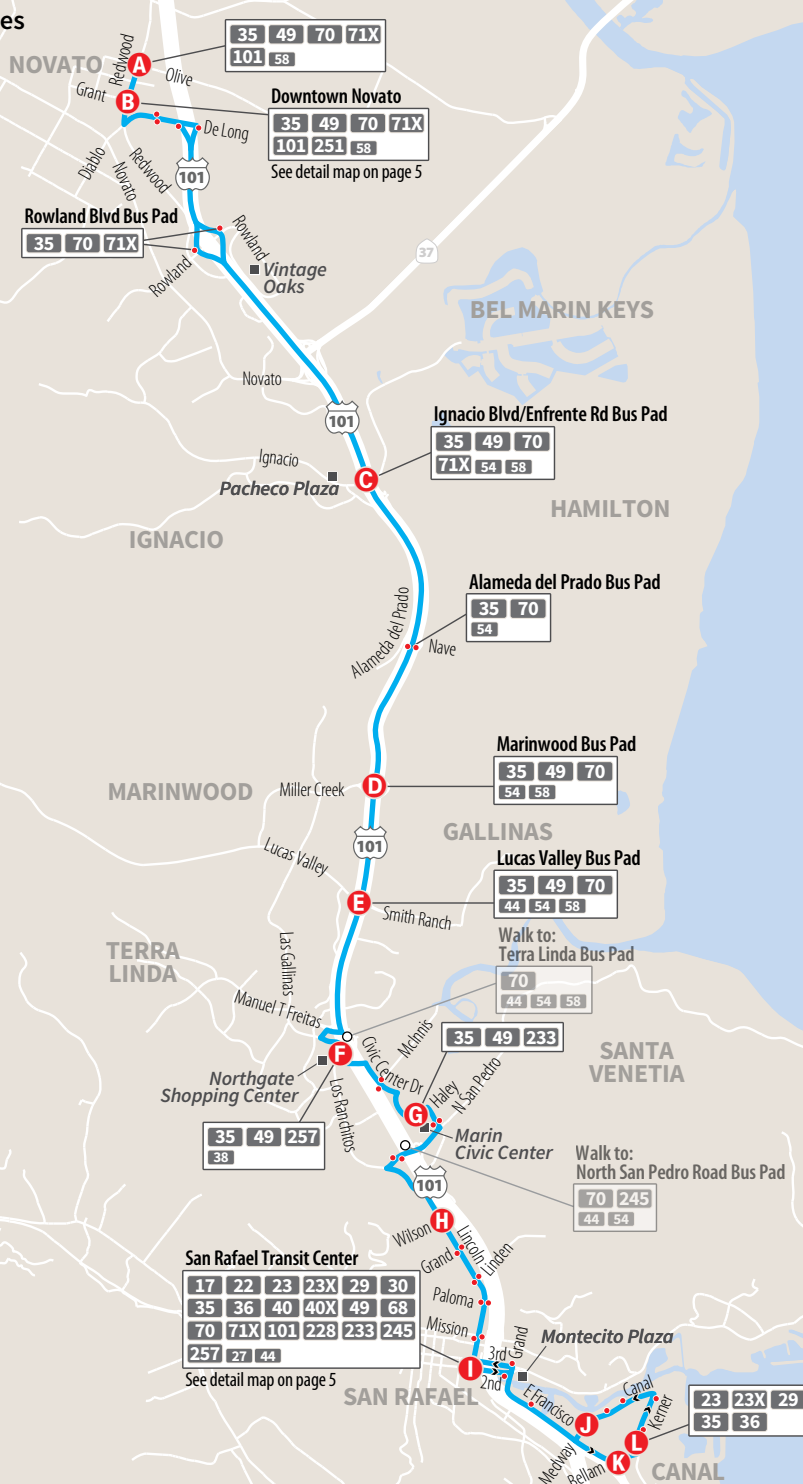

Route 35

Canal - San Rafael - Marin Civic Center - Northgate Mall - Hwy 101 - Novato

Routes 29, 35

See pages 16-17 for schedules

See pages 4-5 for guide to maps and schedules

Monday-Friday

Southbound to Canal

Northbound to Novato

Table with columns for bus stops (A-L) and times for AM and PM routes. Stops include Kerner Blvd & Larkspur St, Midway Rd & Mill St, San Rafael Transit Center, San Rafael Transit Center, Lincoln Av & Wilson Ct, Judge Haley Dr at Marin Civic Center, Las Gallinas Av at Northgate Mall, Lucas Valley Bus Pad, Marinwood Bus Pad, Ignacio Blvd Bus Pad, Novato, and Redwood Blvd & Olive Av.

Saturday/Sunday/Holiday

Southbound to Canal

Table with columns for bus stops (A-L) and times for AM and PM routes. Stops include Redwood Blvd & Olive Av, Novato, Enfrontera Rd & Salvatore Dr, Marinwood Bus Pad, Lucas Valley Bus Pad, Las Gallinas Av at Northgate Mall, Judge Haley Dr at Marin Civic Center, Lincoln Av & Wilson Ct, San Rafael Transit Center, San Rafael Transit Center, Bellam Blvd & Francisco Blvd, and Kerner Blvd & Larkspur St.