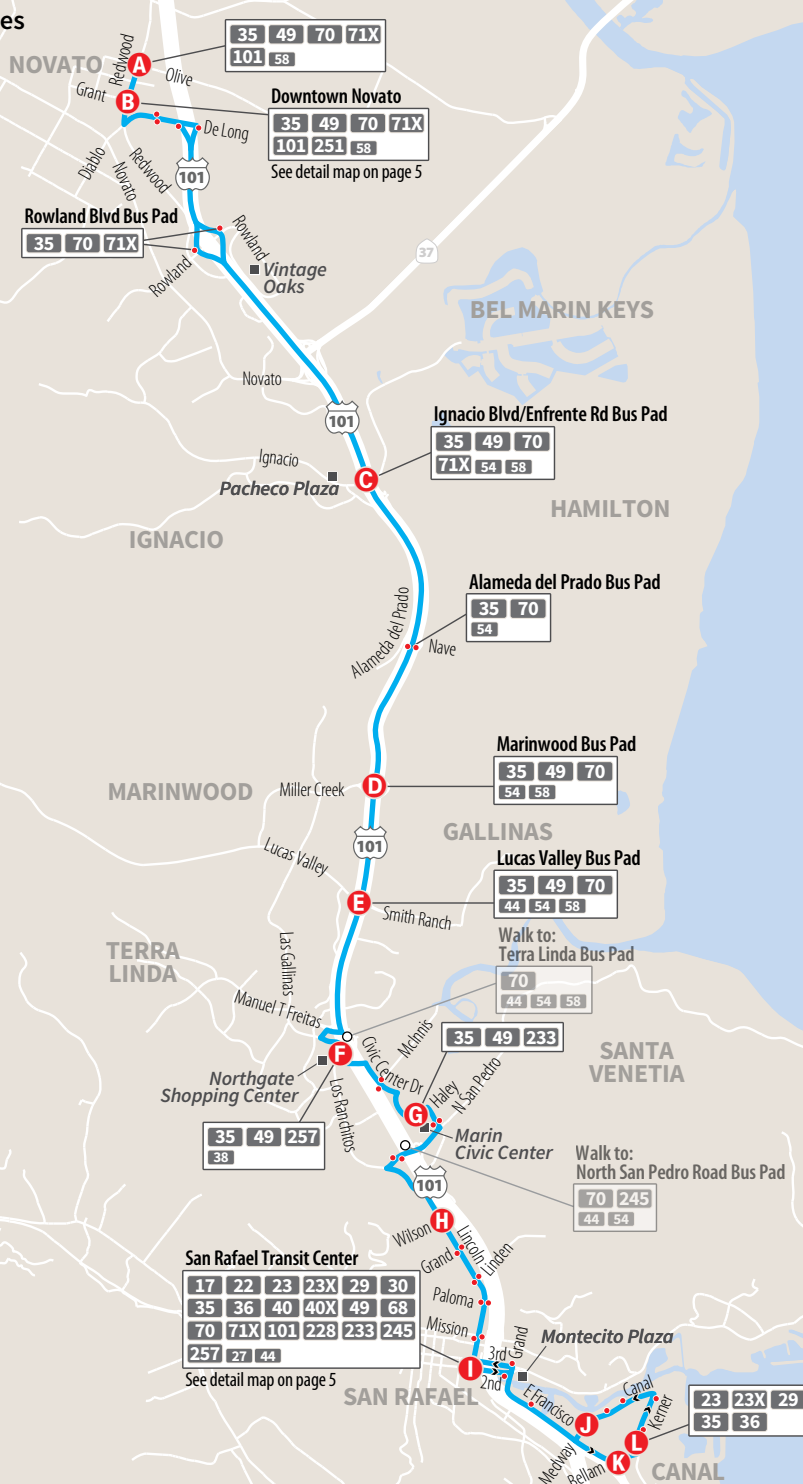

Route 35

Canal - San Rafael - Marin Civic Center - Northgate Mall - Hwy 101 - Novato

Routes 29, 35

See pages 16-17 for schedules

See pages 4-5 for guide to maps and schedules

Monday-Friday

Southbound to Canal

Saturday/Sunday/Holiday

Southbound to Canal

	Redwood Blvd & Olive Av	Novato Redwood Bl & Grant Av	Enfrente Rd & Salvatore Dr	Marinwood Bus Pad	Lucas Valley Bus Pad	Las Gallinas Av at Northgate Mall	Judge Haley Dr at Marin Civic Center	Lincoln Av & Wilson Ct	Arrive San Rafael Transit Center	Depart San Rafael Transit Center	Bellam Blvd & E Francisco Blvd	Kerner Blvd & Larkspur St	
	A	B	C	D	E	F	G	H	I	J	K	L	
AM	-	-	-	-	-	-	-	-	-	-	5:30	5:35	5:38
	-	-	-	-	-	-	-	-	-	-	6:00	6:05	6:08
	-	-	-	-	-	-	-	-	-	-	6:30	6:35	6:38
	-	-	-	-	-	-	-	-	-	-	7:00	7:05	7:08
	6:49	6:51	6:59	7:04	7:05	7:08	7:11	7:16	7:25	7:30	7:35	7:38	
	7:19	7:21	7:29	7:34	7:35	7:38	7:41	7:46	7:55	8:00	8:05	8:08	
	7:49	7:51	7:59	8:04	8:05	8:08	8:11	8:16	8:25	8:30	8:35	8:38	
	8:19	8:21	8:29	8:34	8:35	8:38	8:41	8:46	8:55	9:00	9:05	9:08	