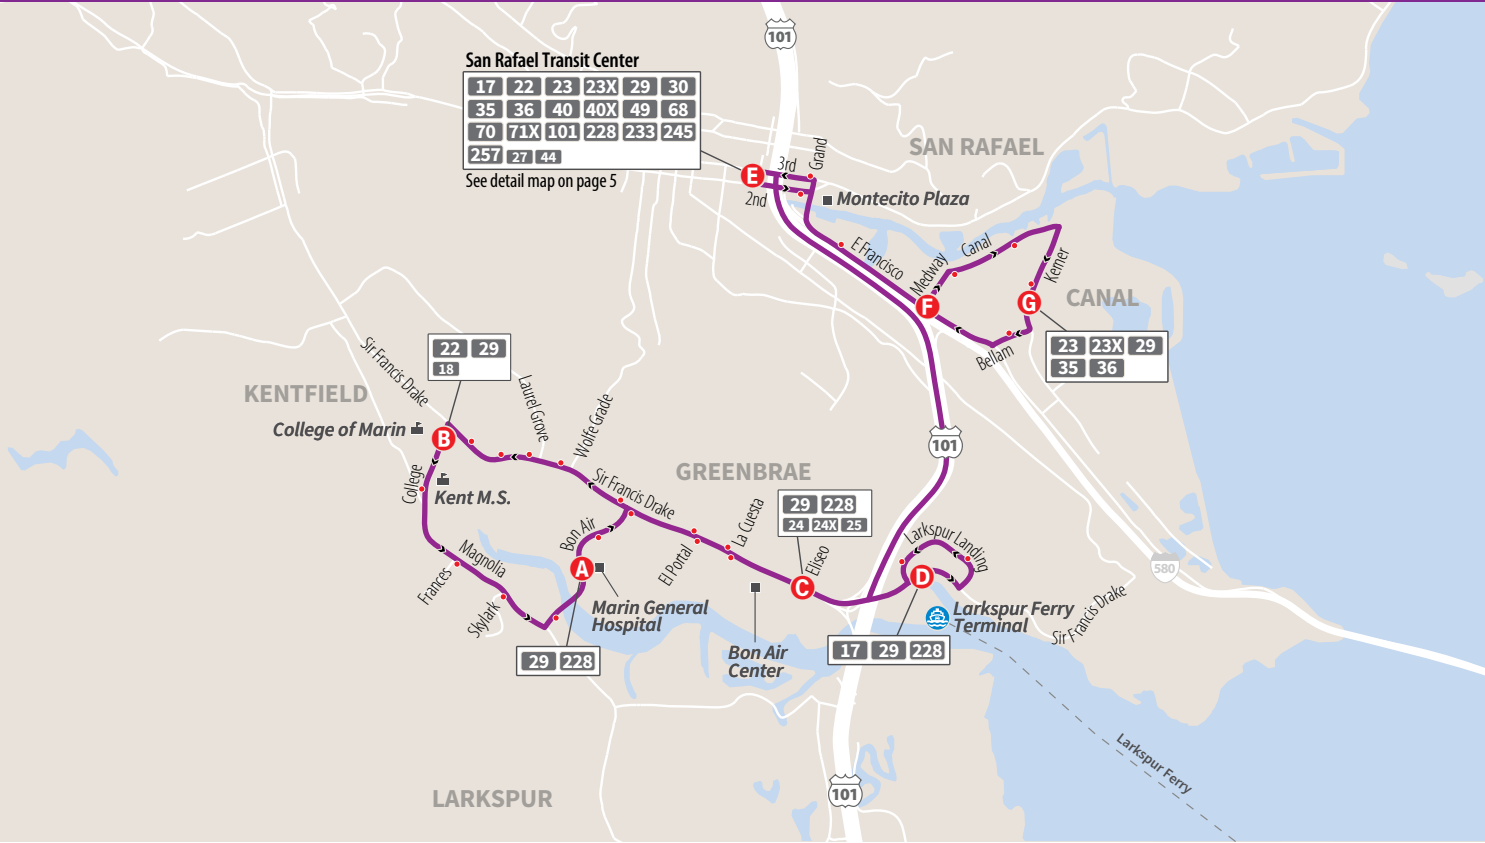

Route 29 Canal - San Rafael - Larkspur Landing - Greenbrae - College of Marin - Marin General

Monday-Friday

Eastbound to Canal

	A Marin General Hospital	C Sir Francis Drake Bl & Eliseo Dr	D E Sir Francis Drake Blvd & Larkspur Landing	E Arrive San Rafael Transit Center	E Depart San Rafael Transit Center	F Route 23X Westbound Medway Rd & E Francisco Blvd 1	G Route 23X Westbound Kerner Blvd & Larkspur St 1	H Route 23X Westbound San Rafael Transit Center 1
AM	6:34	6:42	6:45	6:55	7:00	7:05	7:12	7:25
	7:34	7:42	7:45	7:55	8:00	8:05	8:12	8:25
	8:34	8:42	8:45	8:55	9:00	9:05	9:12	9:25
	9:34	9:42	9:45	9:55	10:00	10:05	10:12	10:25
PM	-	-	-	-	2:00	2:05	2:12	2:25
	2:34	2:42	2:45	2:55	3:00	3:05	3:12	3:25
	3:34	3:42	3:45	3:55	4:00	4:05	4:12	4:25
	4:31	4:39	4:42	4:55	5:00	5:05	5:12	5:25
	5:31	5:39	5:42	5:55	6:00	6:05	6:12	6:25
	6:31	6:39	6:42	6:55	7:00	7:05	7:12	7:25

1 Route continues to the San Rafael Transit Center and Fairfax Manor as Route 23X

Westbound to Marin General Hospital

	F Route 23X Eastbound San Rafael Transit Center 2	E Medway Rd & E Francisco Blvd	G Kerner Blvd & Larkspur St	E Arrive San Rafael Transit Center	E Depart San Rafael Transit Center	D E Sir Francis Drake & Larkspur Landing	C Sir Francis Drake Bl & Eliseo Dr	B College Av at College of Marin	A Marin General Hospital
AM	6:30	6:35	6:42	6:55	7:00	7:07	7:12	7:17	7:26
	7:30	7:35	7:42	7:55	8:00	8:07	8:12	8:17	8:26
	8:30	8:35	8:42	8:55	9:00	9:07	9:12	9:17	9:26
	9:30	9:35	9:42	9:55	-	-	-	-	-
PM	-	-	-	-	2:00	2:07	2:12	2:17	2:25
	2:30	2:35	2:42	2:55	3:00	3:07	3:12	3:17	3:25
	3:30	3:35	3:42	3:55	4:00	4:09	4:14	4:19	4:27
	4:30	4:35	4:42	4:55	5:00	5:09	5:14	5:19	5:27
	5:30	5:35	5:42	5:55	6:00	6:09	6:14	6:19	6:27
	6:30	6:35	6:42	6:55	-	-	-	-	-
	7:30	7:35	7:42	7:55	-	-	-	-	-

2 Route originates from the San Rafael Transit Center as Route 23X