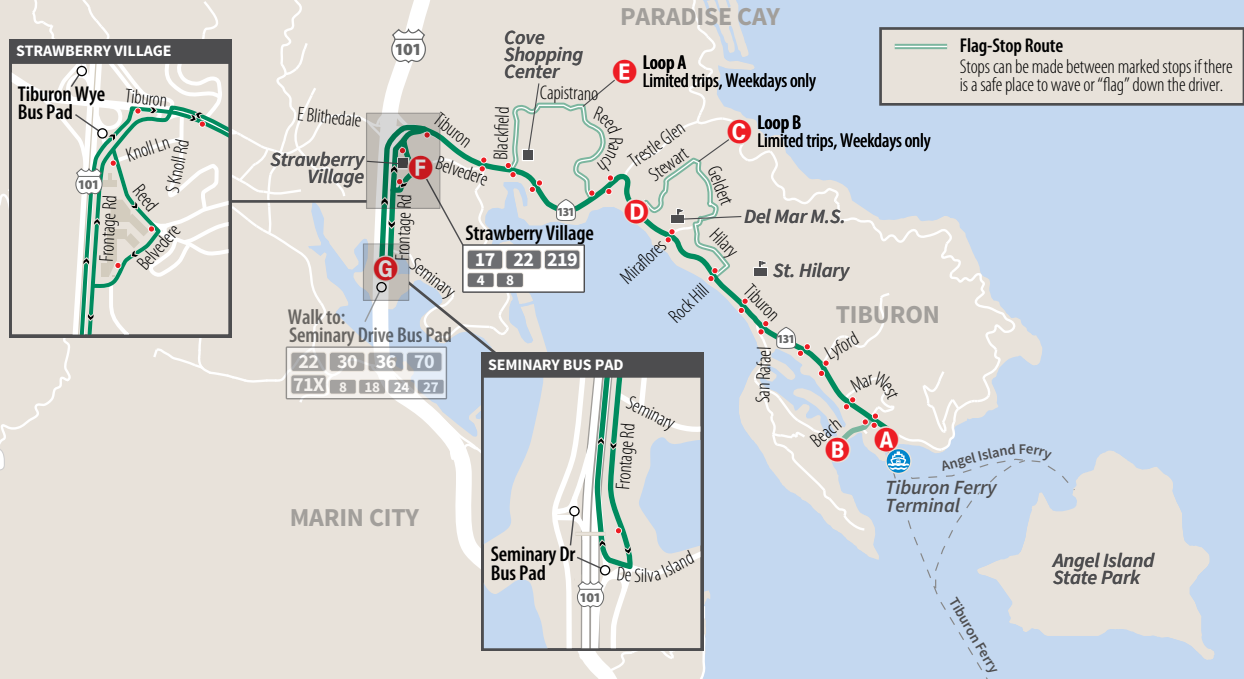

Route 219 Tiburon – Strawberry – Seminary

Monday-Friday

Westbound to Strawberry Village

	A Tiburon Blvd & Main St	B Beach Rd & San Rafael Av	C Loop B Stewart/Geldert/ Hilary/Rockhill	D Tiburon Blvd & Stewart Dr	E Loop A Blackfield/Reed Ranch	F Strawberry Village Reed Bl & Belvedere Dr	G Strawberry Frontage Rd & US Hwy 101 NB On-Ramp
AM	6:38	6:40	-	6:47	-	6:53	6:55
	7:41	-	-	7:51	-	8:03	8:05
	8:05	8:07	-	8:14	-	8:26	-
	8:59	9:01	-	9:08	-	9:18	9:20
	9:27	9:29	-	9:36	-	9:46	9:48
	10:08	-	-	10:14	-	10:20	10:22
	10:43	-	-	10:49	-	10:55	10:57
	11:18	-	-	11:24	-	11:30	11:32
	11:53	-	-	11:59	-	12:05	12:07
PM	12:34	-	-	12:40	-	12:46	12:48
	1:08	-	-	1:14	-	1:20	1:22
	1:38	-	-	1:44	-	1:54	1:56
	2:14	-	-	2:20	-	2:30	2:32
	2:56	-	-	3:02	-	3:18	3:20
	3:47	3:49	-	3:56	-	4:08	4:10
	4:27	4:29	-	4:36	-	4:48	4:50
1	5:15	-	5:19	-	5:27	5:38	5:40
	5:37	5:39	-	5:46	-	5:58	6:00
	6:09	6:11	-	6:18	-	6:30	6:32
1	6:35	-	6:39	-	6:47	6:58	-
1	7:15	-	7:19	-	7:27	7:38	7:40
1	8:20	-	8:24	-	8:32	8:40	-

1 Trips are timed to the Tiburon Ferry and operate as Route 219F

Eastbound to Tiburon

	F Strawberry Village Reed Bl & Belvedere Dr	G Strawberry Frontage Rd & US Hwy 101 NB On-Ramp	E Loop A Blackfield/Reed Ranch	D Tiburon Blvd & Stewart Dr	C Loop B Stewart/Geldert/ Hilary/Rockhill	A Tiburon Blvd & Main St
AM	6:23	-	-	6:29	-	6:35
	7:19	7:21	-	7:29	-	7:35
1	7:34	-	7:39	-	7:48	8:00
	8:03	8:05	-	8:13	-	8:23
1	8:31	-	8:39	-	8:48	9:00
	9:18	9:20	-	9:28	-	9:34
	9:46	9:48	-	9:56	-	10:02
	10:20	10:22	-	10:30	-	10:36
	10:55	10:57	-	11:05	-	11:11
	11:30	11:32	-	11:40	-	11:46
PM	12:05	12:07	-	12:15	-	12:21
	12:46	12:48	-	12:56	-	1:02
	1:20	1:22	-	1:30	-	1:36
	1:54	1:56	-	2:04	-	2:10
	2:30	2:32	-	2:40	-	2:46
	3:18	3:20	-	3:28	-	3:38
	3:38	3:40	-	3:48	-	3:58
	4:08	4:10	-	4:18	-	4:28
	4:48	4:50	-	4:58	-	5:08
	5:38	5:40	-	5:48	-	5:58
	5:58	6:00	-	6:08	-	6:18
	6:30	6:32	-	6:40	-	6:46
	7:38	7:40	-	7:48	-	7:54