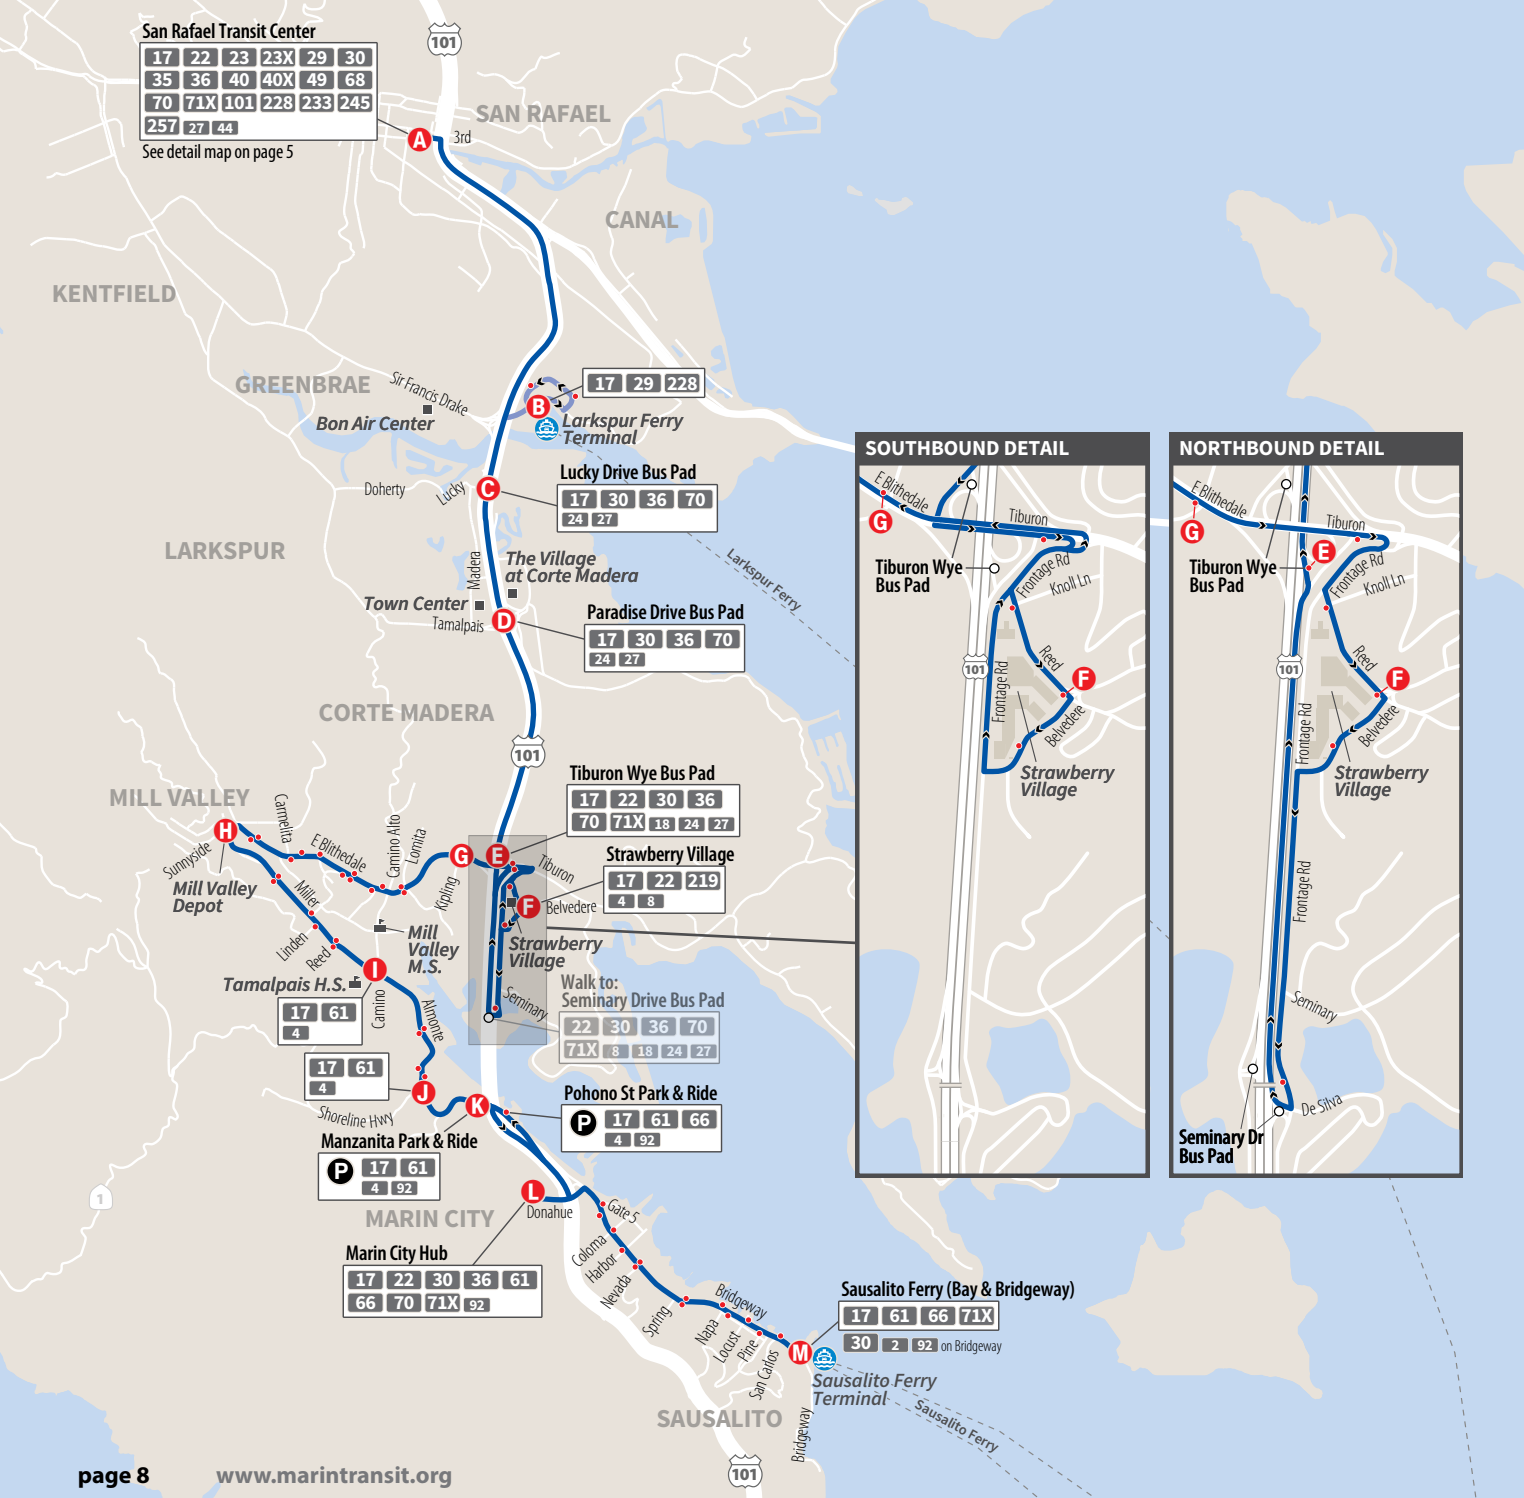

17	22	23	23X	29	30
35	36	40	40X	49	68
70	71X	101	228	233	245
257	27	44			

See detail map on page 5

Monday-Friday

Southbound to Sausalito

	A	C	D	F	G	H	I	J	K	L	M
AM	5:30	5:34	5:36	5:43	5:47	5:54	5:59	6:04	6:09	6:12	6:22
	6:30	6:34	6:36	6:43	6:47	6:54	6:59	7:05	7:10	7:13	7:23
	7:00	7:04	7:06	7:13	7:17	7:24	7:29	7:35	7:40	7:43	7:53
	7:30	7:34	7:36	7:43	7:47	7:54	7:59	8:05	8:10	8:13	8:23
	8:00	8:04	8:06	8:13	8:17	8:24	8:29	8:35	8:40	8:43	8:53
	8:30	8:34	8:36	8:43	8:47	8:54	8:59	9:05	9:10	9:13	9:23
	9:30	9:34	9:36	9:43	9:47	9:54	9:59	10:05	10:10	10:13	10:23
	10:30	10:34	10:36	10:43	10:47	10:54	10:59	11:05	11:10	11:13	11:23
	11:30	11:34	11:36	11:43	11:47	11:54	11:59	12:05	12:10	12:13	12:23
PM	12:30	12:34	12:36	12:43	12:47	12:54	12:59	1:05	1:10	1:13	1:23
	1:30	1:34	1:36	1:43	1:47	1:54	1:59	2:05	2:10	2:13	2:23
	2:30	2:34	2:36	2:43	2:50	2:57	3:02	3:08	3:13	3:16	3:26
	3:00	3:04	3:06	3:13	3:20	3:27	3:32	3:38	3:43	3:46	3:56
	3:30	3:34	3:36	3:43	3:50	3:57	4:02	4:08	4:13	4:16	4:26
	4:00	4:04	4:06	4:13	4:20	4:27	4:32	4:38	4:43	4:46	4:56
	4:30	4:34	4:36	4:43	4:50	4:57	5:02	5:08	5:13	5:16	5:26
	5:30	5:34	5:36	5:43	5:47	5:54	5:59	6:04	6:09	6:12	6:22
	6:30	6:34	6:36	6:43	6:47	6:54	6:59	7:04	7:09	7:12	7:22
	7:30	7:34	7:36	7:43	7:47	7:54	7:59	8:04	8:09	8:12	8:22
	8:30	8:34	8:36	8:43	8:47	8:54	8:59	9:04	9:09	9:12	9:22
	9:30	9:34	9:36	9:43	9:47	9:54	9:59	10:04	10:09	10:12	10:22

Northbound to San Rafael

	M	L	K	J	I	H	G	F	E	D	C	B	A
AM	6:28	6:38	6:43	6:46	6:50	6:55	7:02	7:07	7:10	7:11	7:17	7:20	7:25
	6:58	7:08	7:13	7:16	7:20	7:25	7:32	7:37	7:40	7:41	7:47	7:50	7:55
	7:28	7:38	7:43	7:46	7:50	7:55	8:02	8:07	8:10	8:11	8:17	8:20	8:25
	8:01	8:11	8:16	8:19	8:23	8:28	8:35	8:40	8:43	8:44	8:47	8:50	8:55
	8:31	8:41	8:46	8:49	8:53	8:58	9:05	9:10	9:10	9:11	9:17	9:20	9:25
	9:01	9:11	9:16	9:19	9:23	9:28	9:35	9:40	9:40	9:41	9:47	9:50	9:55
	9:31	9:41	9:46	9:49	9:53	9:58	10:05	10:10	10:10	10:11	10:17	10:20	10:25
	10:31	10:41	10:46	10:49	10:53	10:58	11:05	11:10	11:10	11:11	11:17	11:20	11:25
	11:31	11:41	11:46	11:49	11:53	11:58	12:05	12:10	12:10	12:11	12:17	12:20	12:25
PM	12:31	12:41	12:46	12:49	12:53	12:58	1:05	1:10	1:10	1:11	1:17	1:20	1:25
	1:31	1:41	1:46	1:49	1:53	1:58	2:05	2:10	2:10	2:11	2:17	2:20	2:25
	2:24	2:34	2:39	2:42	2:46	2:51	3:03	3:08	3:09	3:15	3:18	3:25	3:35
	2:54	3:04	3:09	3:12	3:16	3:21	3:33	3:38	3:39	3:45	3:48	3:55	4:05
	3:16	3:26	3:31	3:36	3:40	3:45	3:57	4:02	4:02	4:03	4:11	4:16	4:25
	3:43	3:56	4:01	4:06	4:10	4:15	4:27	4:32	4:32	4:33	4:41	4:46	4:55
	4:15	4:28	4:33	4:38	4:42	4:47	4:59	5:02	5:03	5:08	5:13	5:18	5:25
	4:45	4:58	5:03	5:08	5:12	5:17	5:24	5:29	5:29	5:30	5:38	5:43	5:55
	5:18	5:28	5:33	5:38	5:42	5:47	5:54	5:59	6:00	6:08	6:13	6:18	6:25
	6:21	6:31	6:36	6:41	6:45	6:50	6:57	7:02	7:02	7:03	7:11	7:16	7:25
	7:30	7:40	7:45	7:48	7:52	7:57	8:04	8:09	8:09	8:10	8:17	8:20	8:25
	8:27	8:37	8:42	8:45	8:49	8:54	9:00	9:04	9:04	9:05	9:11	9:14	9:25
	9:27	9:37	9:42	9:45	9:49	9:54	10:00	10:04	10:04	10:05	10:11	10:14	10:25
	10:27	10:37	10:42	10:45	10:49	10:54	11:00	11:04	11:04	11:05	11:11	11:14	11:25

Saturday/Sunday/Holiday

Southbound to Sausalito