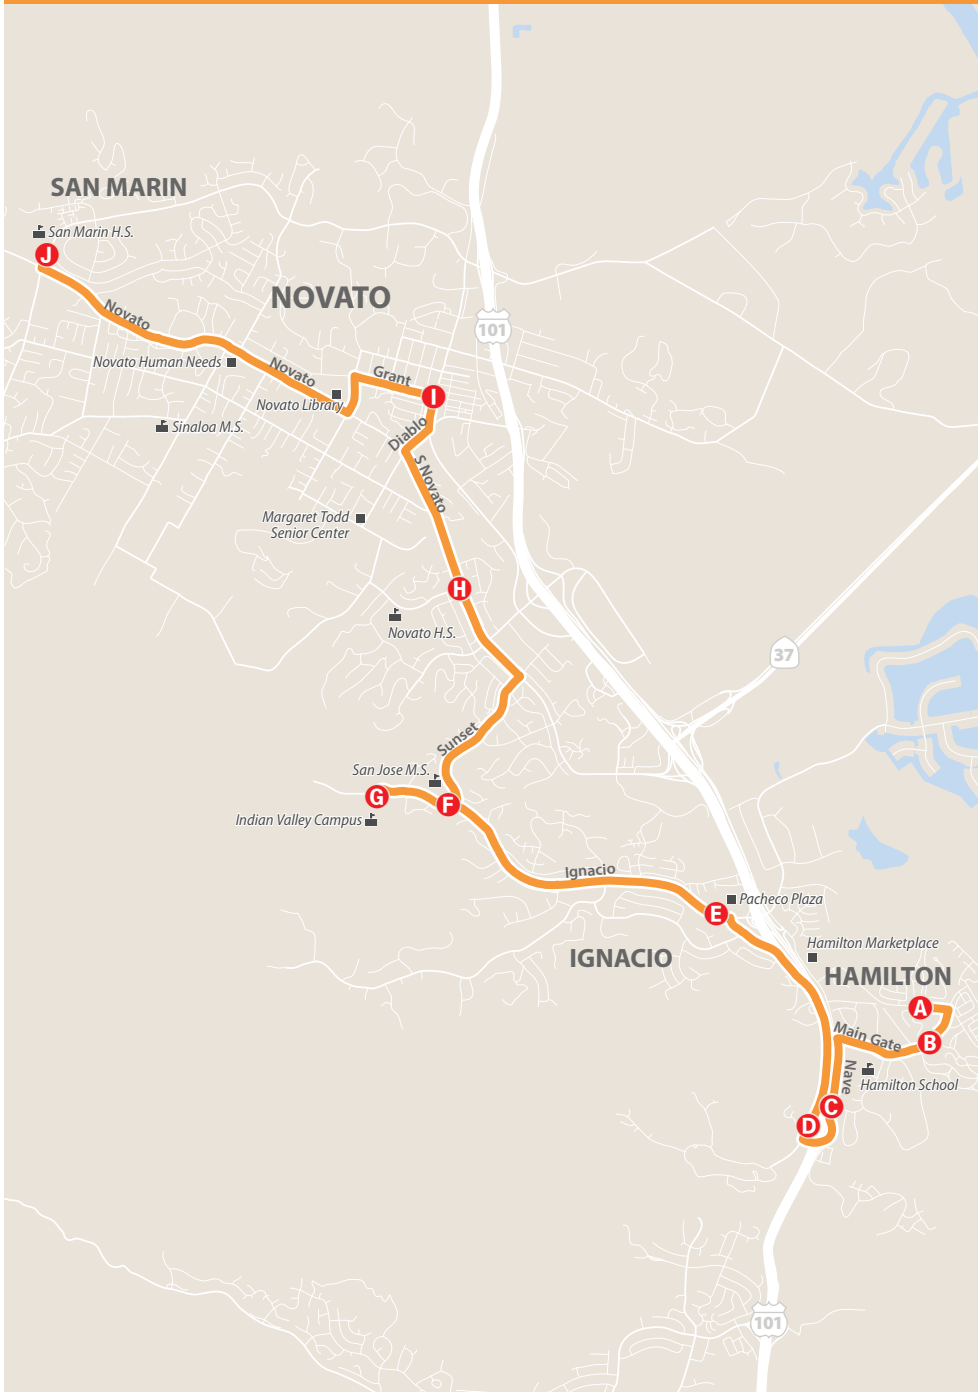

2017-2018

Route 151 Hamilton - Ignacio - San Jose Middle School - Indian Valley Campus - Novato - San Marin High School

Effective September 18, 2017

San Marin HS/San Jose MS

School Days Only

Northbound to San Marin High School

	Hamilton Pkwy & Chapel Hill Rd A	Hamilton Theatre Parking Lot B	Nave Dr & Bolling Dr C	Ignacio Blvd at Pacheco Plaza E	San Jose Middle School Ignacio & Sunset F	Indian Valley Campus G	S Novato Blvd & Arthur St H	Redwood Blvd & Grant Av I	San Marin High School San Marin & San Carlos J	
AM	6:59	7:01	7:04	7:14	7:20	7:22	7:31	7:36	7:50	
	7:51	7:52	7:55	8:05	8:10	-	-	-	-	
	8:05	8:06	8:09	8:19	8:24	8:26	8:34	8:38	8:50	MRF
	8:50	8:51	8:54	9:04	9:09	9:11	9:19	9:23	9:35	T
PM	-	-	-	-	-	1:40	1:55	2:03	-	W
	-	-	-	-	-	2:40	2:55	3:03	-	MTRF

Southbound to Hamilton

	San Marin High School San Marin & San Carlos J	Redwood Blvd & Grant Av I	S Novato Blvd & Arthur St H	San Jose Middle School Ignacio & Sunset F	Indian Valley Campus G	Ignacio Blvd at Pacheco Plaza E	Alameda Del Prado & US Hwy 101 On-Ramp D	Hamilton Theatre Parking Lot B	Hamilton Pkwy & Sunny Cove Dr A	
PM	-	1:41	1:44	1:50	1:51	1:58	2:03	2:07	2:08	W
	1:50	2:01	2:04	2:10	2:11	2:18	2:23	2:27	2:28	TW
	2:30	2:41	2:44	2:50	2:51	2:58	3:03	3:07	3:08	MTRF
	3:30	3:41	3:44	3:50	3:51	3:58	4:03	4:07	4:08	MRF
	3:40	3:51	3:54	4:00	4:01	4:08	4:13	4:17	4:18	T

- MRF** Trip operates each school day except Tuesdays and Wednesdays.
- T** Trip operates only on Tuesdays which are school days.
- W** Trip operates only on Wednesdays which are school days.
- MTRF** Trip operates each school day except Wednesdays.
- TW** Trip operates only on Tuesdays and Wednesdays which are school days.