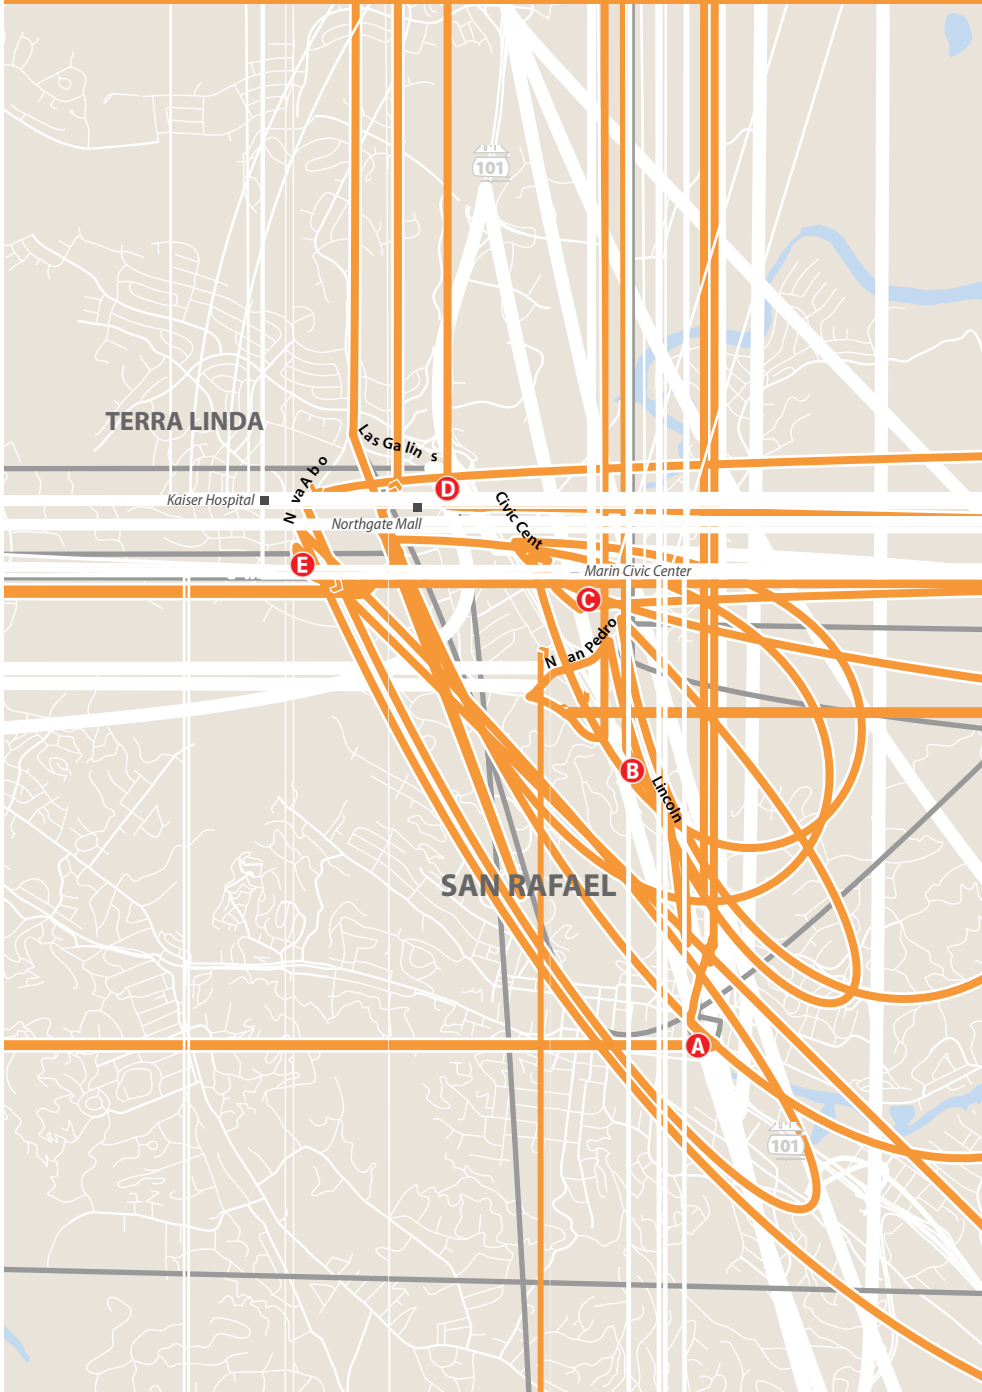

2017-2018

**Route 145** San Rafael - Northgate - Marin Civic Center - Terra Linda High School

Effective October 9, 2017

**School Days Only**

**Northbound to Terra Linda High School**

	San Rafael Transit Center 3rd & Hetherton <b>A</b>	Lincoln Av & Wilson Ct <b>B</b>	Judge Haley Dr & Civic Center Dr <b>C</b>	Las Gallinas Av at Northgate Mall <b>D</b>	Terra Linda High School Nova Albion Way <b>E</b>
AM	7:20	7:23	7:33	7:37	7:44

**Southbound to San Rafael**

	Terra Linda High School Nova Albion Way <b>E</b>	Las Gallinas Av at Northgate Mall <b>D</b>	Judge Haley Dr & Civic Center Dr <b>C</b>	Lincoln Av & Wilson Ct <b>B</b>	San Rafael Transit Center 3rd & Hetherton <b>A</b>	
PM	2:00	2:05	2:09	2:16	2:25	TR
	2:18	2:23	2:27	2:34	2:43	M
	2:40	2:45	2:49	2:56	3:05	WF
	3:05	3:10	3:14	3:21	3:30	M
	3:45	3:50	3:54	4:01	4:10	TR

- WF** Trip operates only on Wednesdays and Fridays which are school days.
- M** Trip operates only on Mondays which are school days.
- TR** Trip operates only on Tuesdays and Thursdays which are school days.