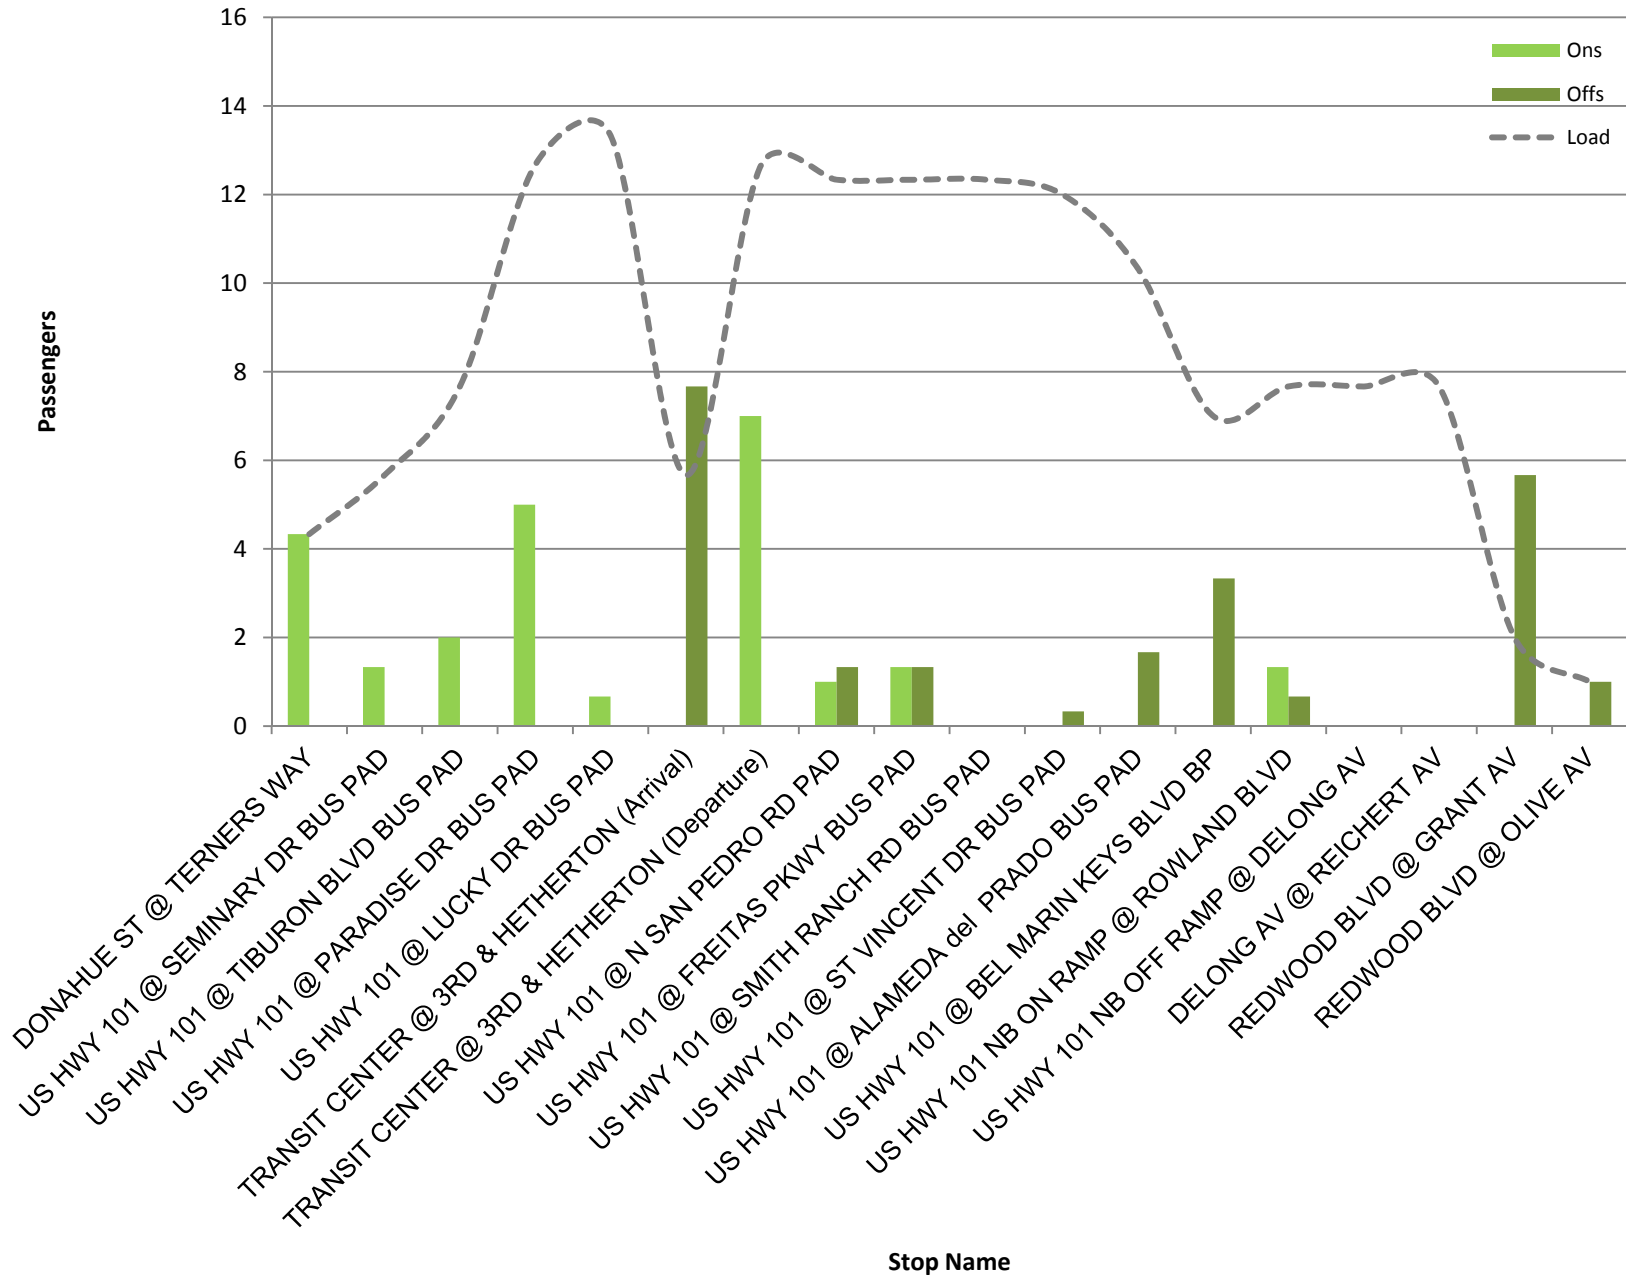

Route Route 71 NB - Saturday
Max Load Chart

Route Route 71 SB - Saturday
Max Load Chart

Route Route 71 NB - Sunday
Max Load Chart

Route Route 71 SB - Sunday
Max Load Chart