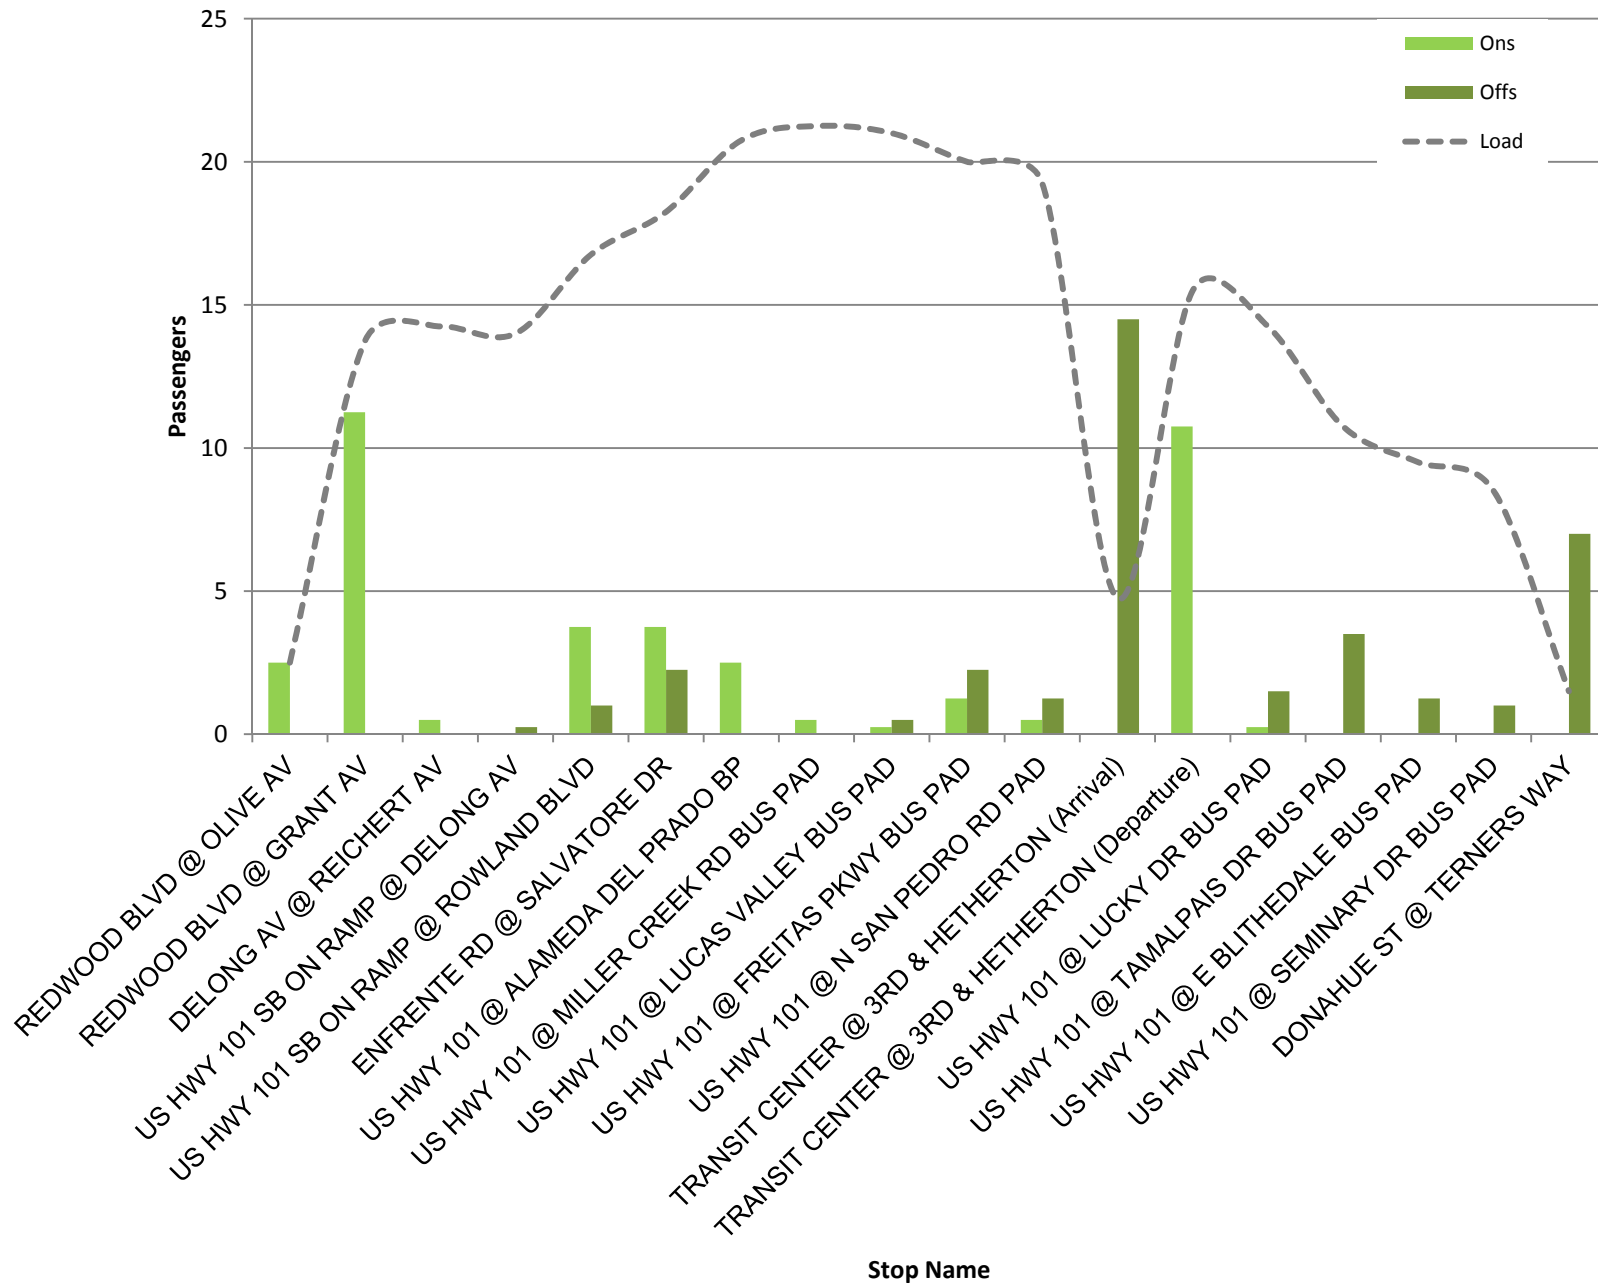

Route Route 71 NB - Saturday
Max Load Chart

Route Route 71 SB - Saturday
Max Load Chart

Route Route 71 NB - Sunday
Max Load Chart

Route Route 71 SB - Sunday
Max Load Chart