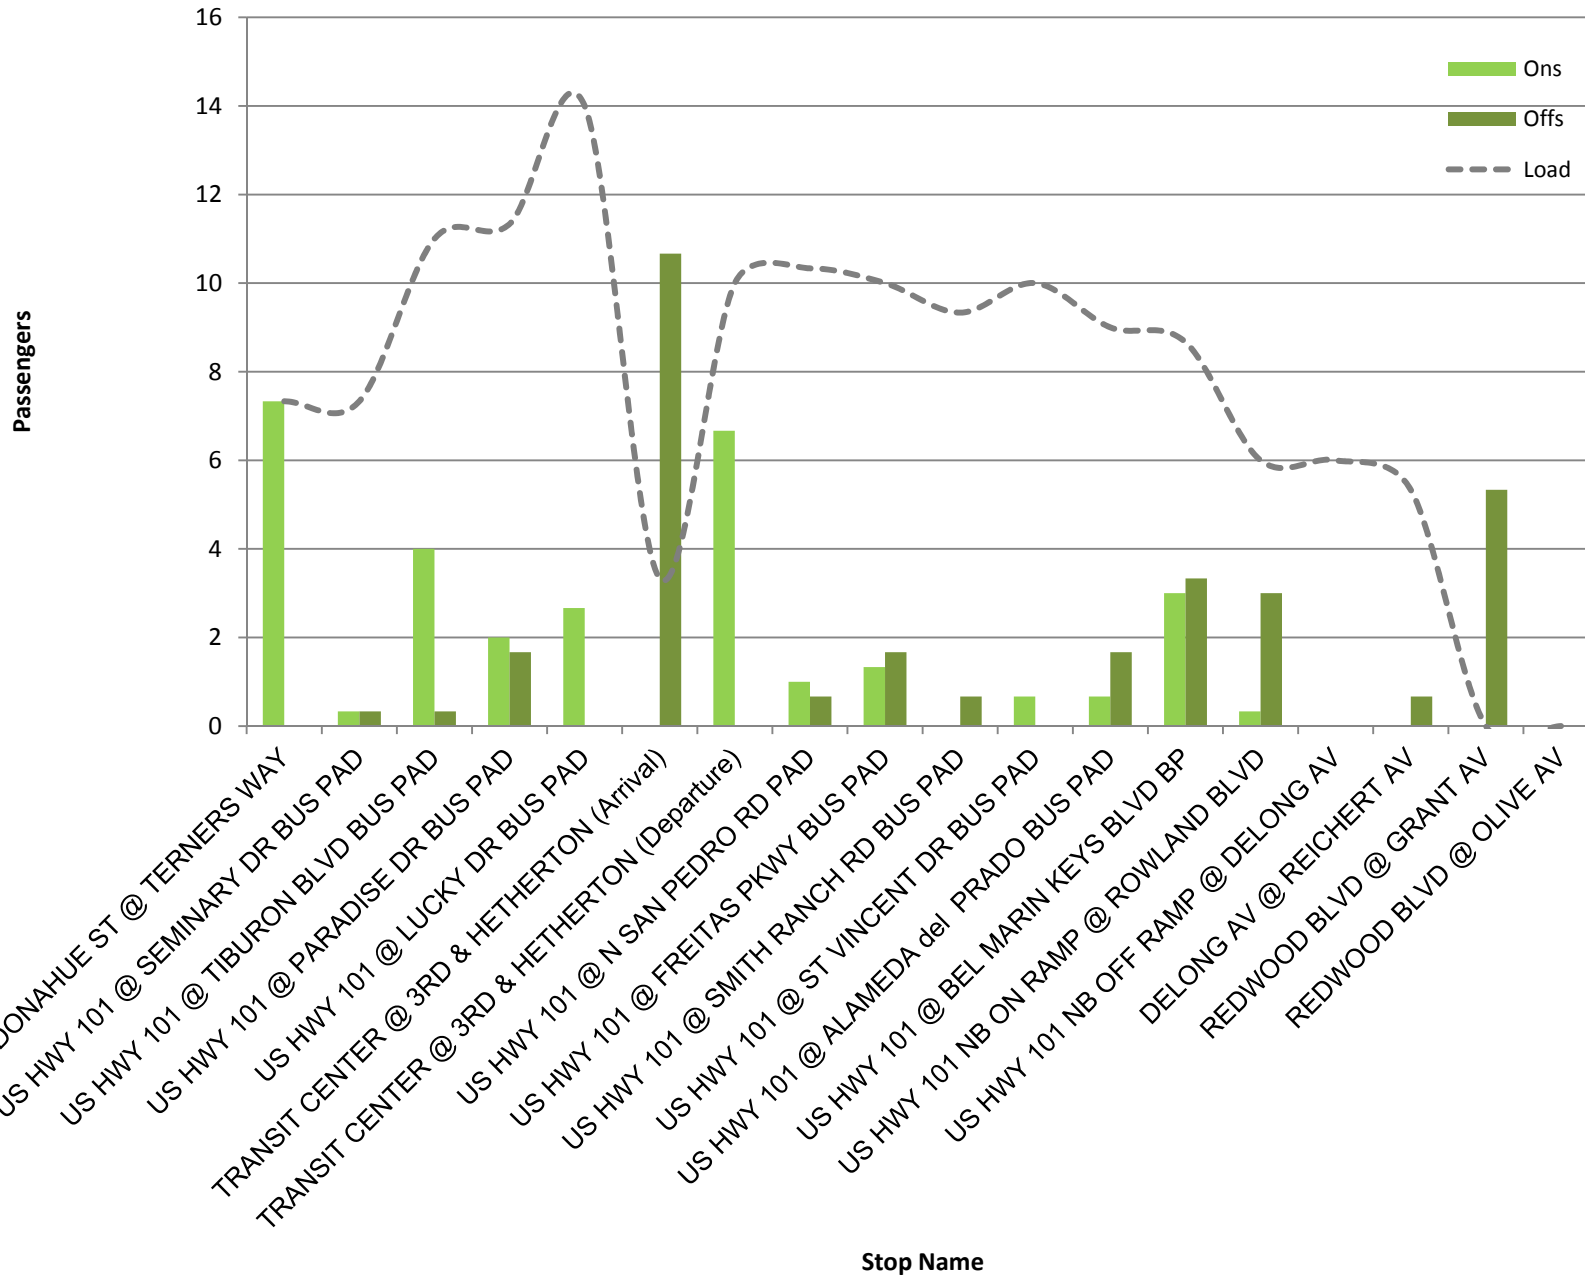

Route Route 71 NB - Saturday
Max Load Chart

Route Route 71 SB - Saturday
Max Load Chart

Route Route 71 NB - Sunday
Max Load Chart

Route Route 71 SB - Sunday
Max Load Chart