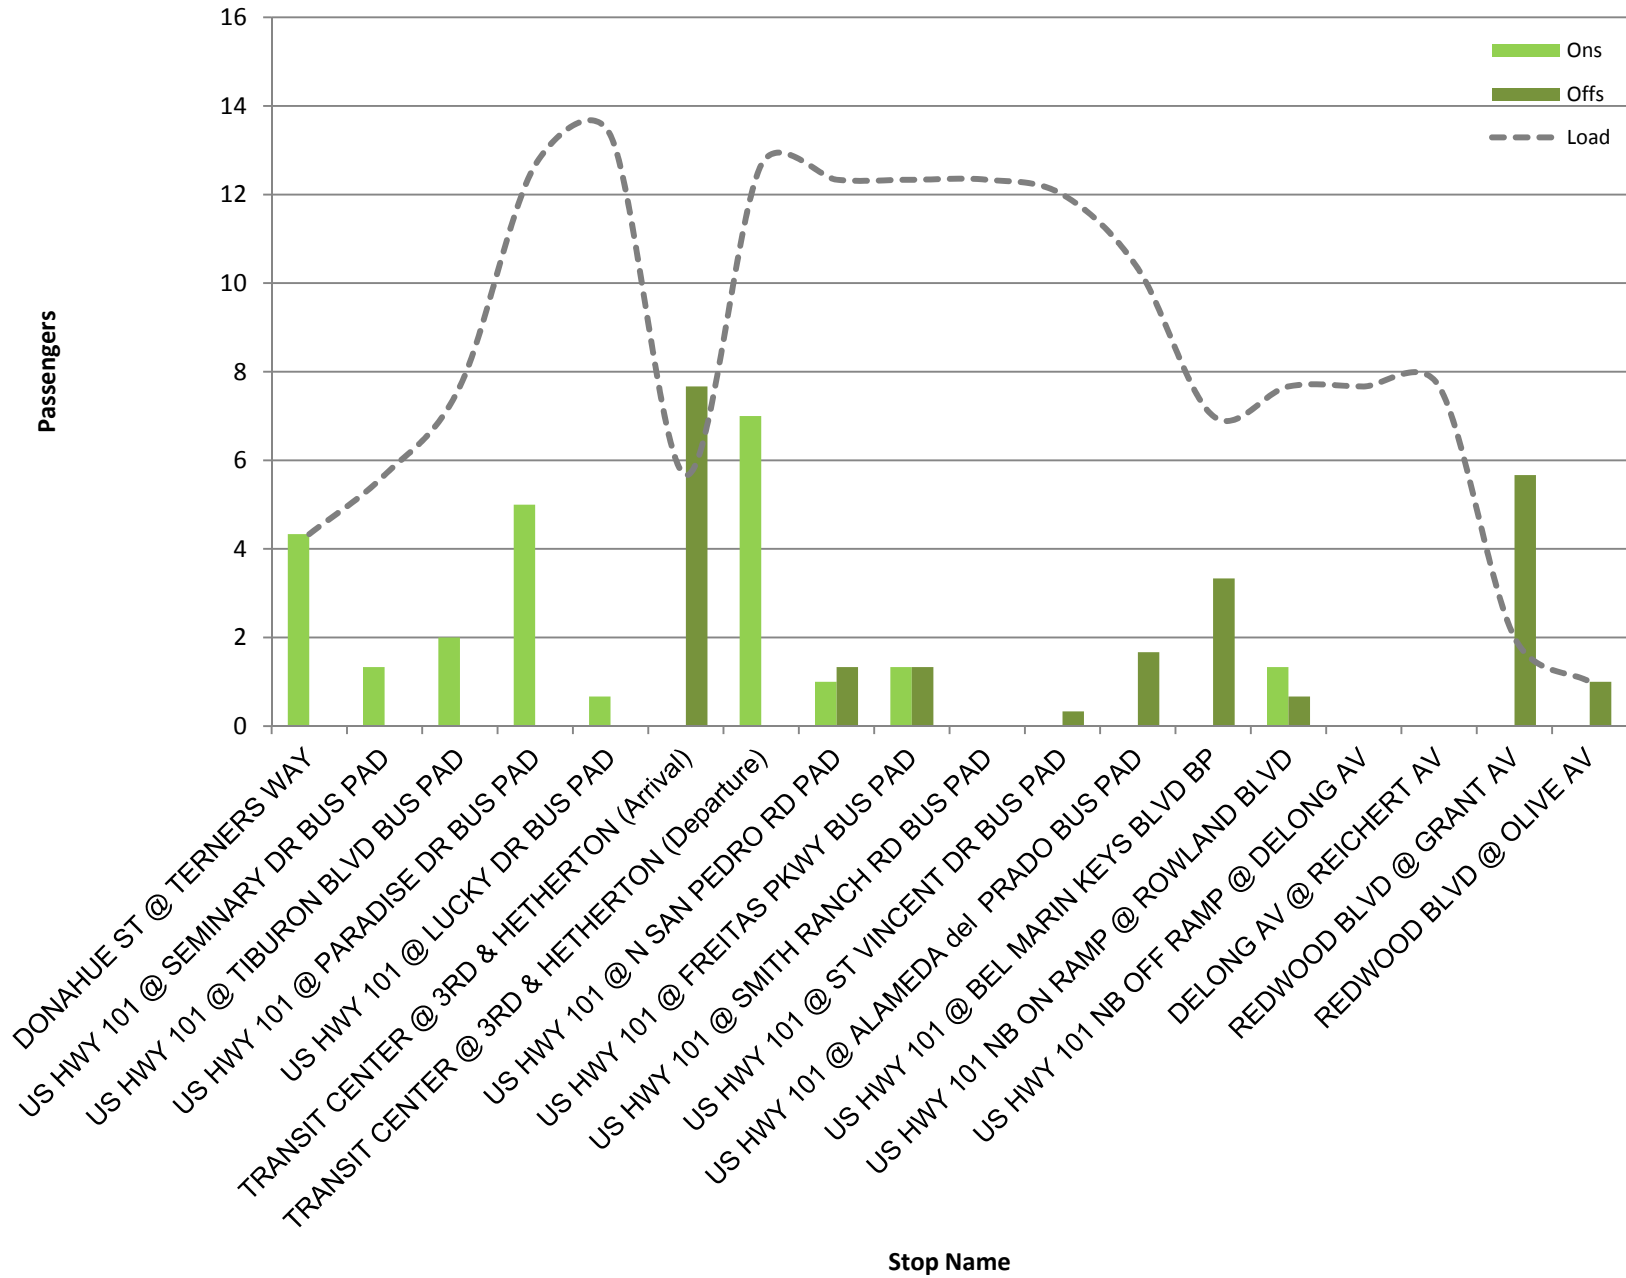

Route Route 71 NB - Saturday
Max Load Chart

Route Route 71 SB - Saturday
Max Load Chart

Route Route 71 NB - Sunday
Max Load Chart

Route Route 71 SB - Sunday
Max Load Chart