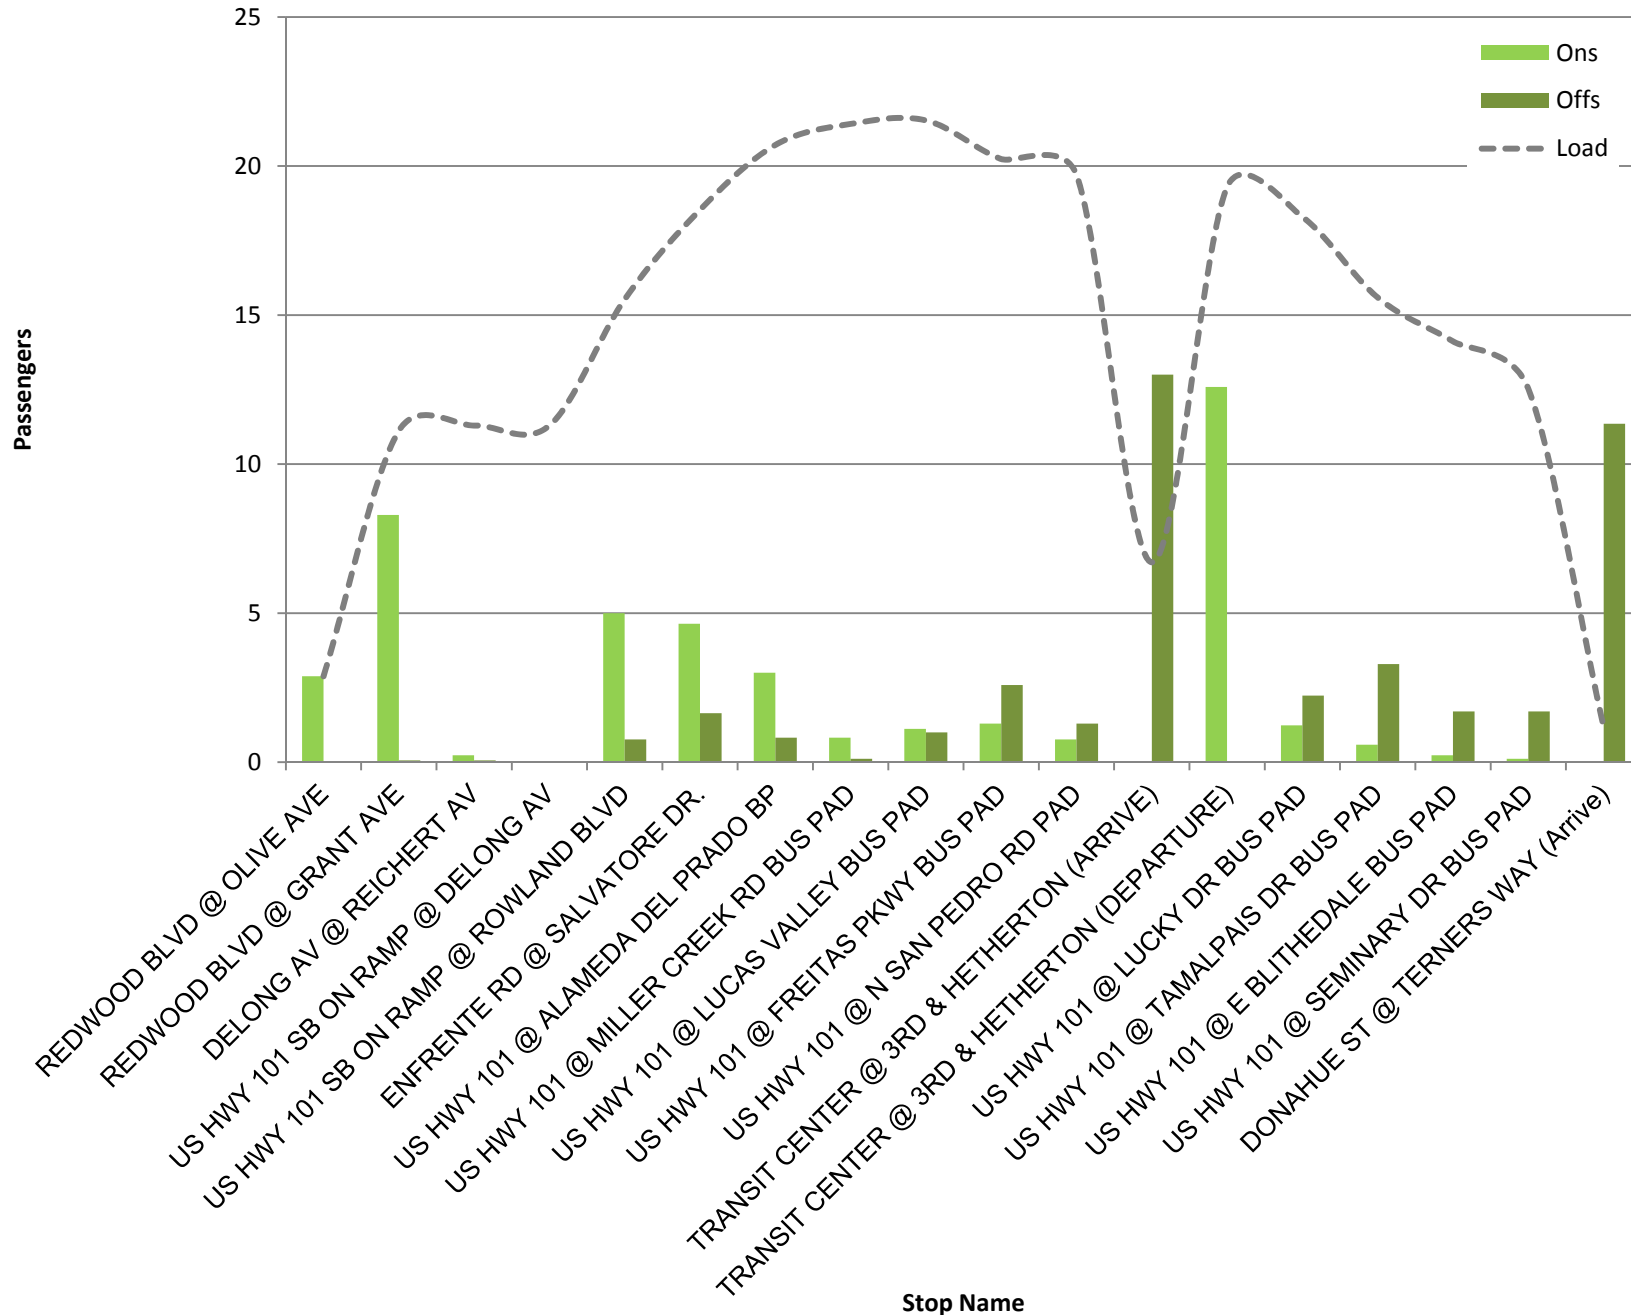

Route Route 71 NB - Mon-Fri
Max Load Chart

Route Route 71 SB - Mon-Fri
Max Load Chart

ROUTE 71 NORTHBOUND

Weekday

Total B = Total Boardings; Total A = Total Alightings

ROUTE 71 SOUTHBOUND

Weekday

Total B = Total Boardings; Total A = Total Alightings