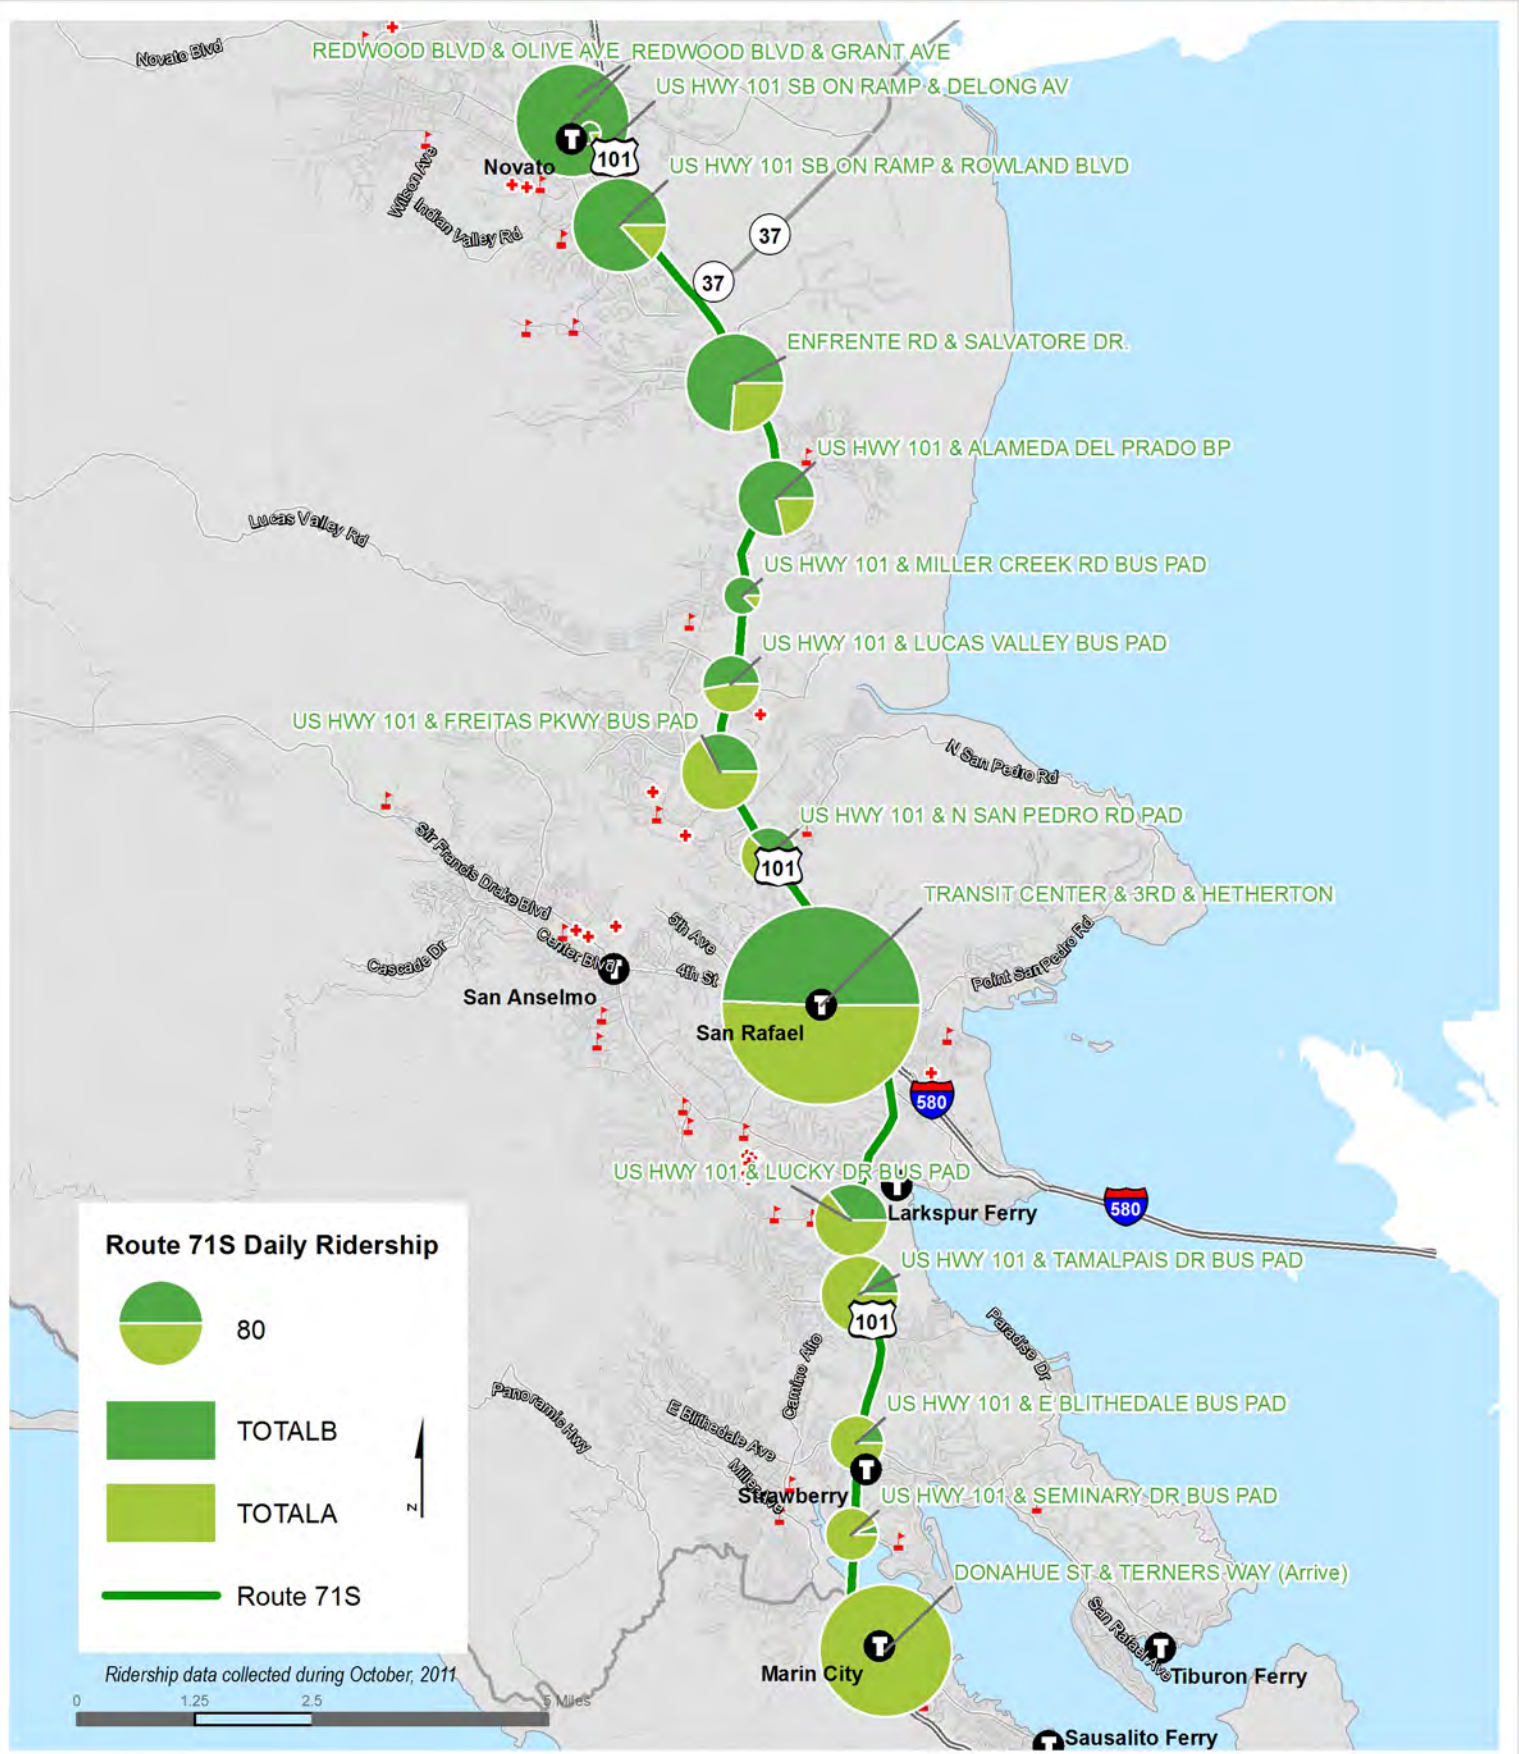

Route Route 71 NB - Mon-Fri
Max Load Chart

Route Route 71 SB - Mon-Fri
Max Load Chart

ROUTE 71 NORTHBOUND

Weekday

Total B = Total Boardings; Total A = Total Alightings

ROUTE 71 SOUTHBOUND

Weekday

Total B = Total Boardings; Total A = Total Alightings