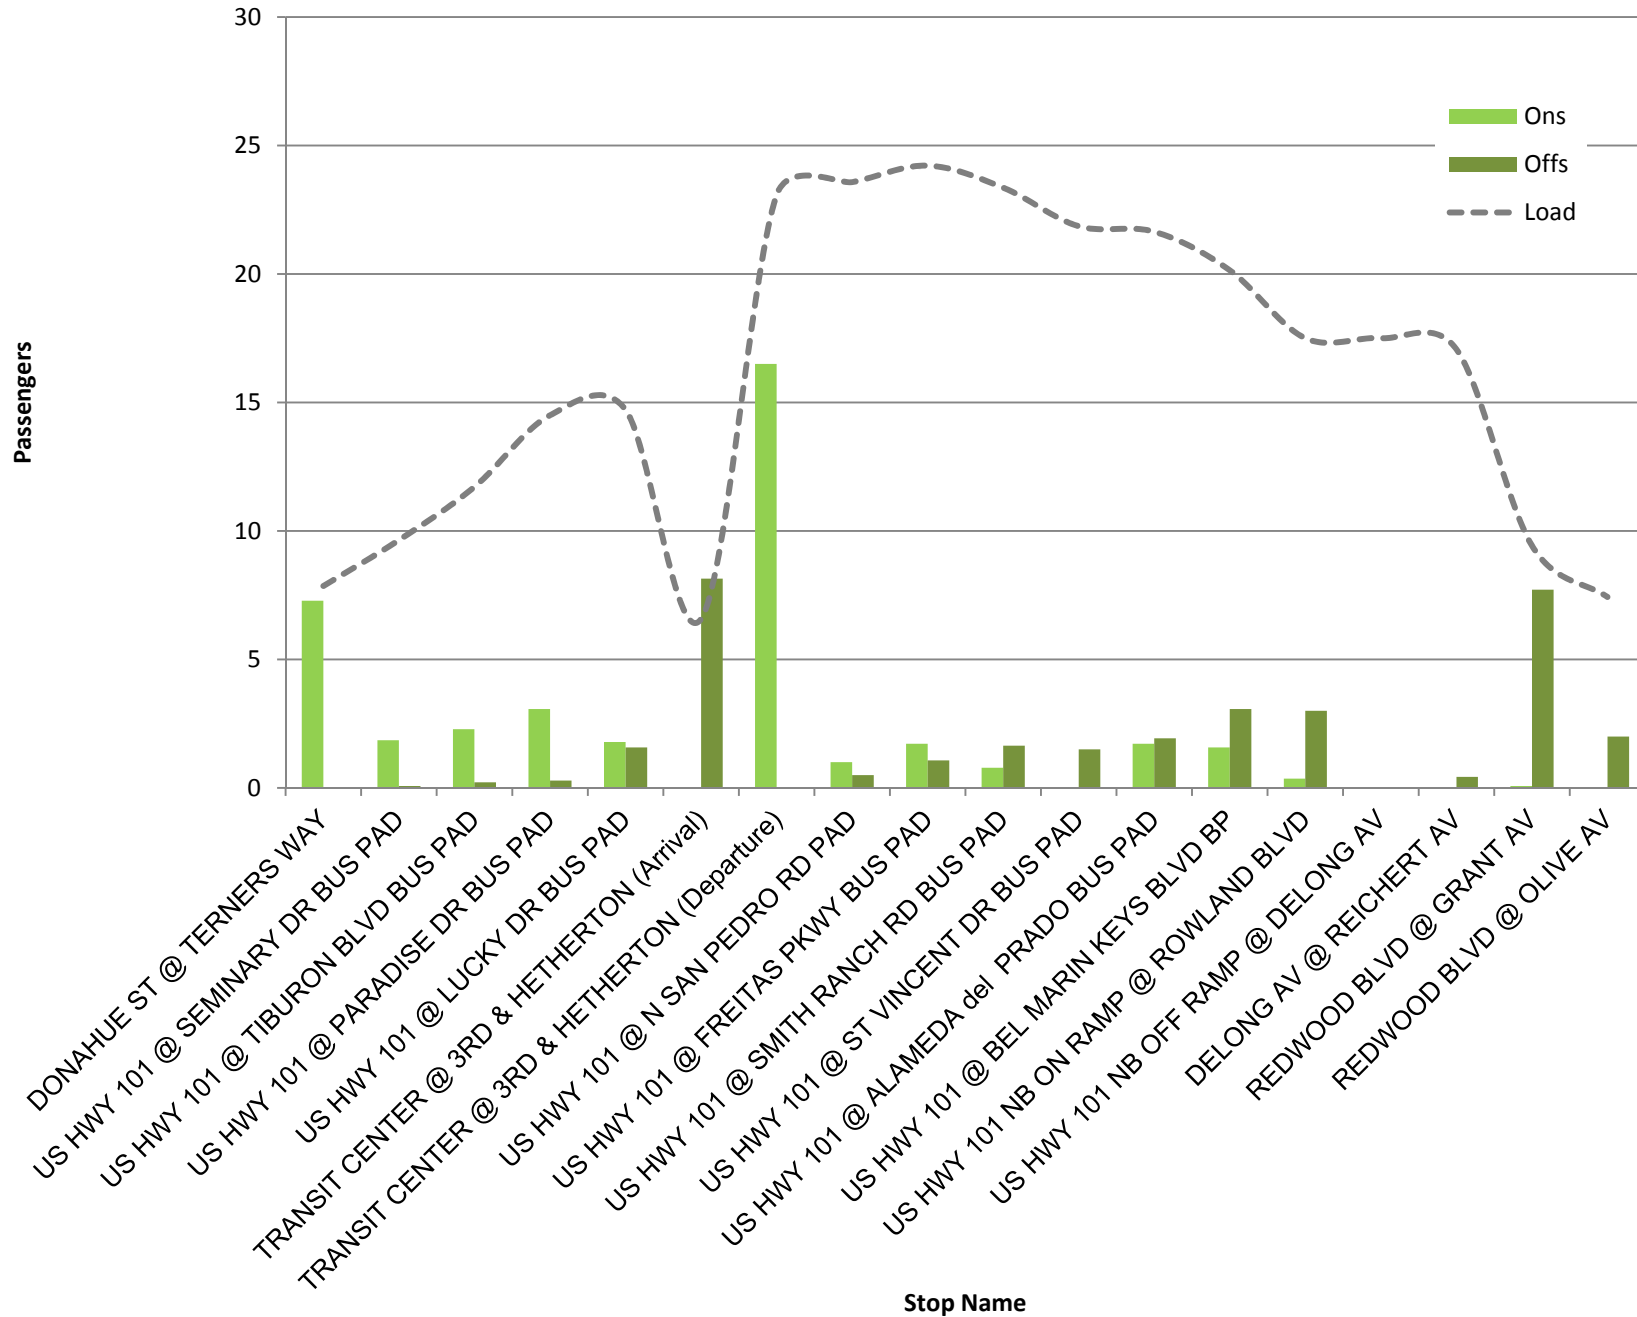

Route Route 71 NB - Mon-Fri
Max Load Chart

Route Route 71 SB - Mon-Fri
Max Load Chart

ROUTE 71 NORTHBOUND

Weekday

Total B = Total Boardings; Total A = Total Alightings

ROUTE 71 SOUTHBOUND

Weekday

Total B = Total Boardings; Total A = Total Alightings