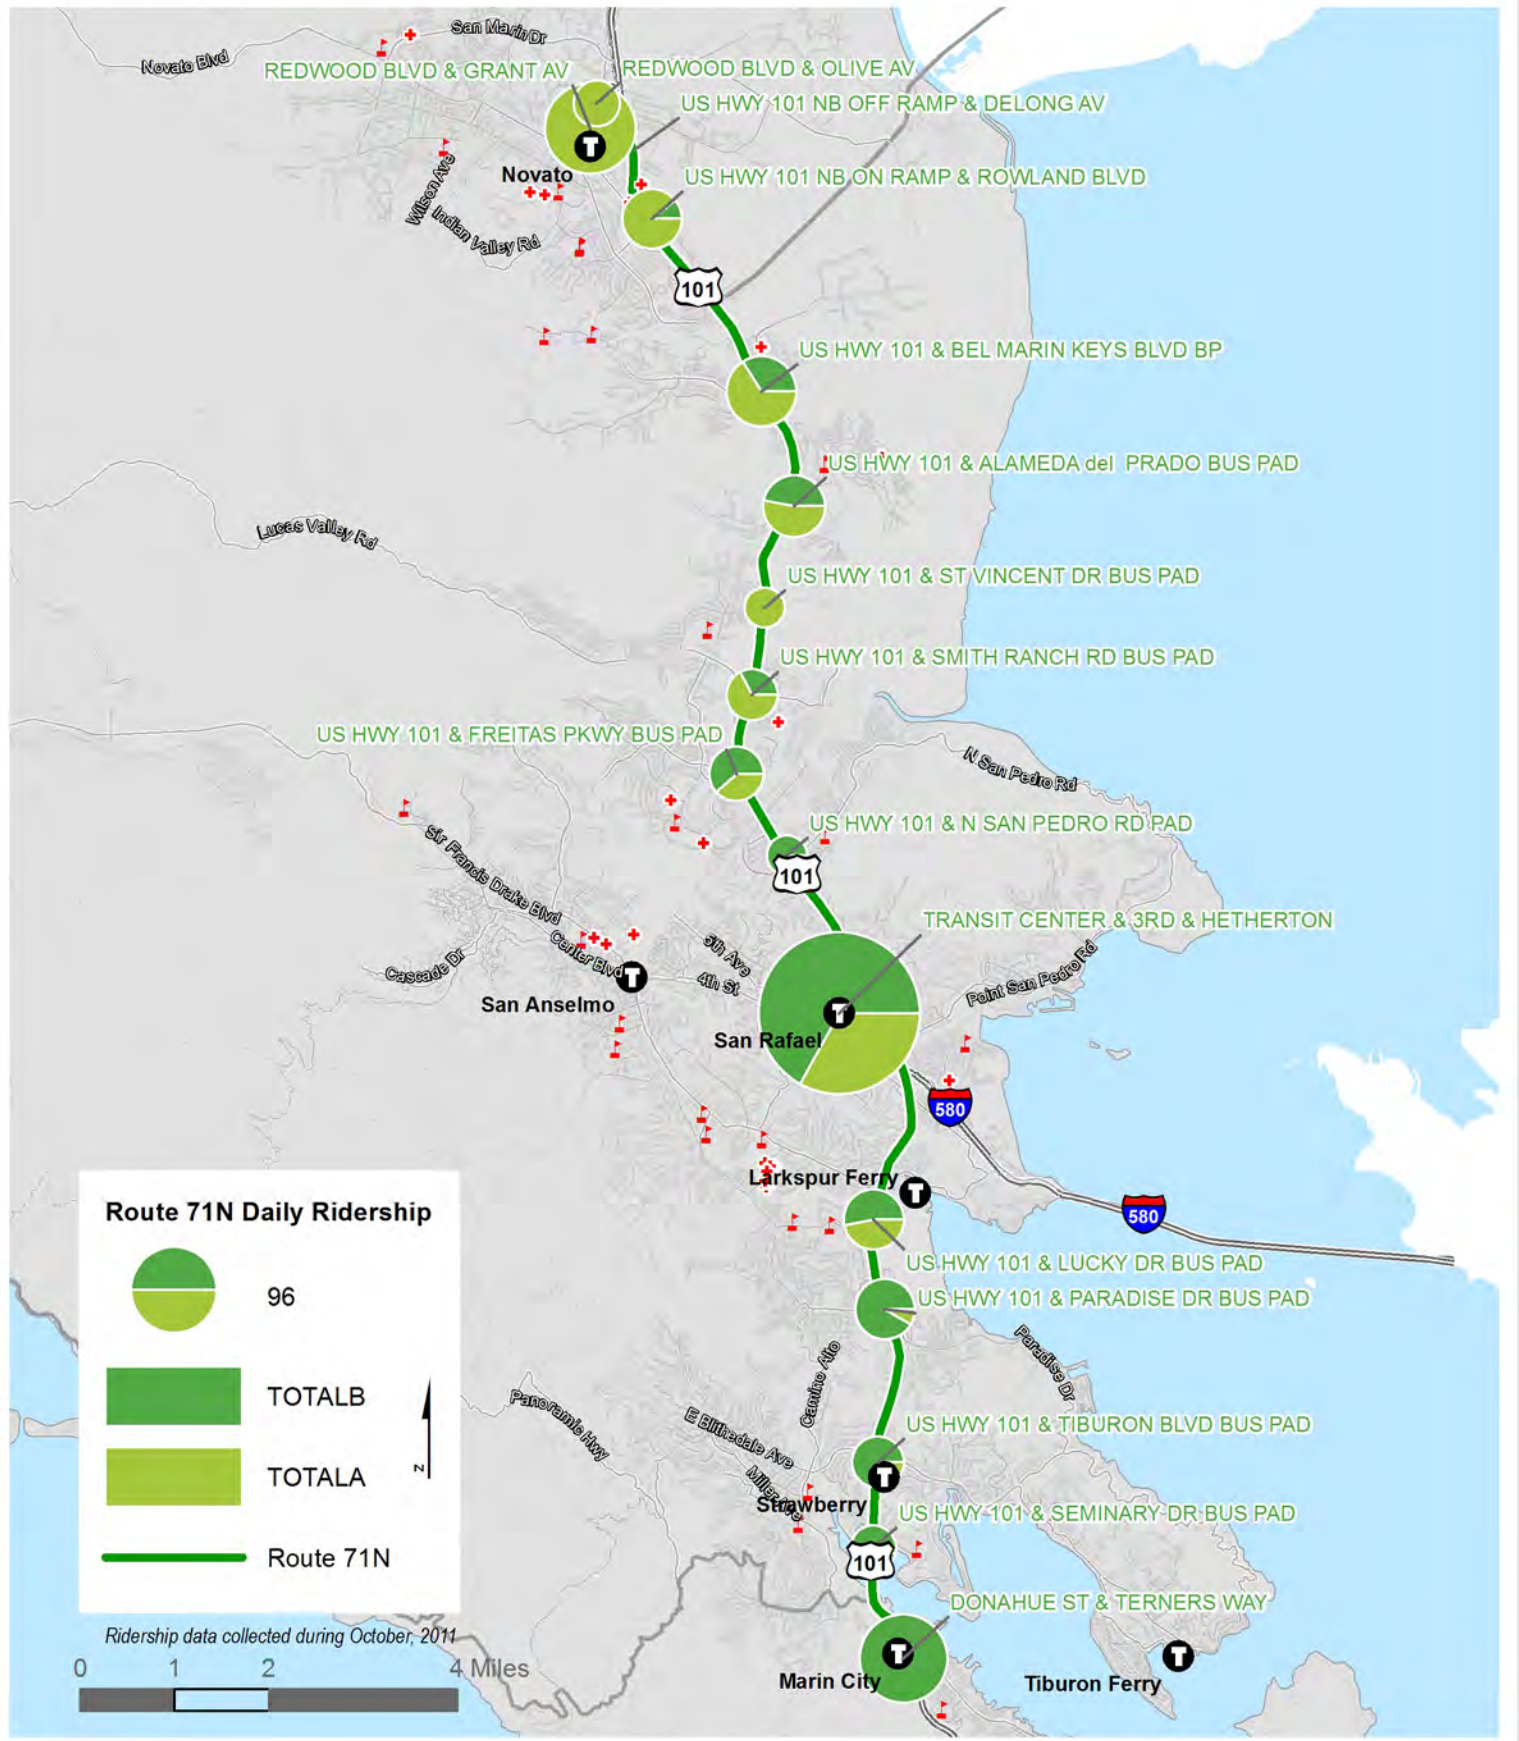

Route Route 71 NB - Mon-Fri
Max Load Chart

Route Route 71 SB - Mon-Fri
Max Load Chart

ROUTE 71 NORTHBOUND

Weekday

Total B = Total Boardings; Total A = Total Alightings

ROUTE 71 SOUTHBOUND

Weekday

Total B = Total Boardings; Total A = Total Alightings