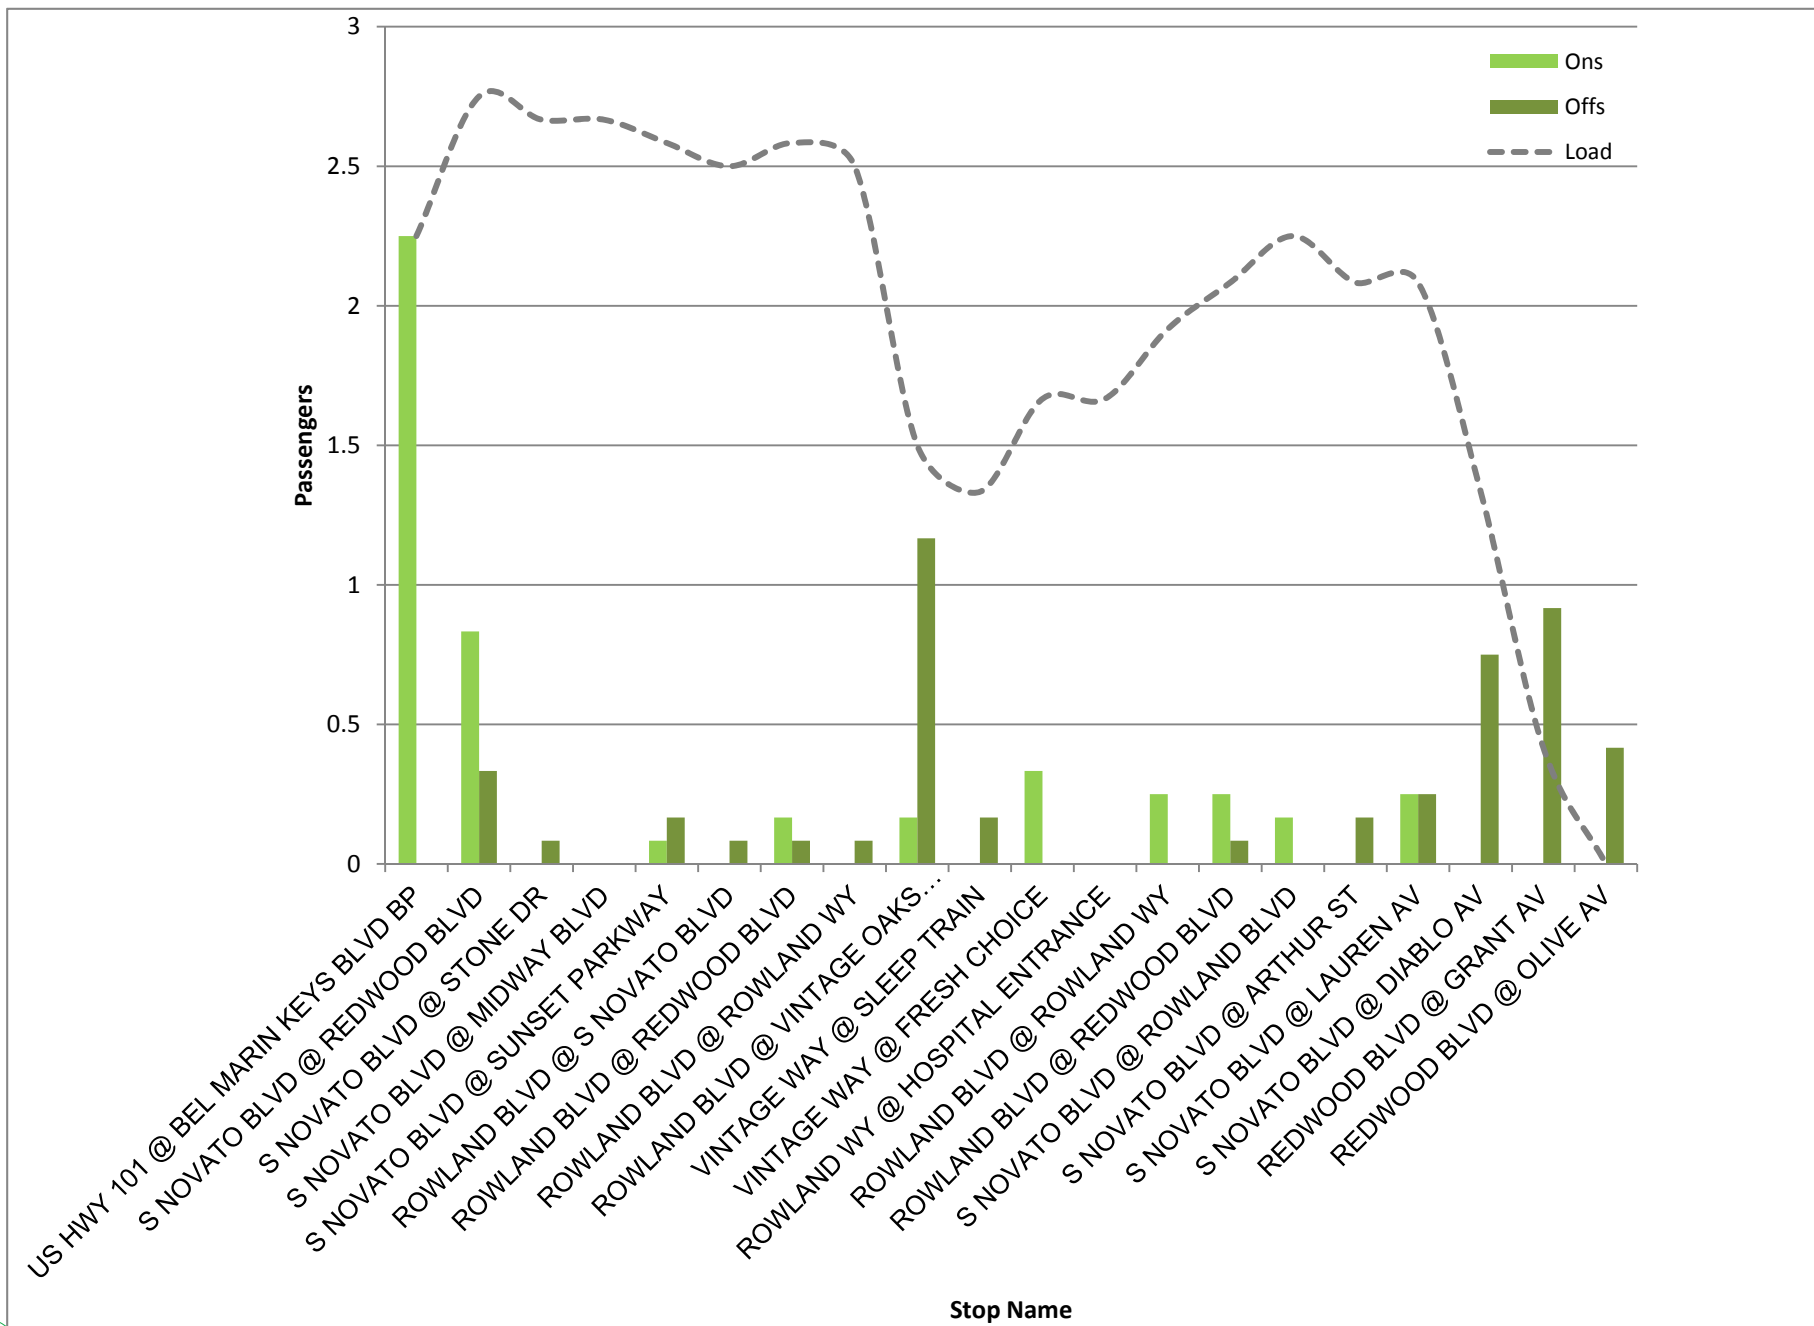

Route 52 NB (Saturday)
Max load Chart

Route 52 SB (Saturday)
Max Load Chart

Route 52 NB (Sunday)
Max Load Chart

Route 52 SB (Sunday)
Max Load Chart

ROUTE 52 SOUTHBOUND

Sunday

Total B = Total Boardings; Total A = Total Alightings