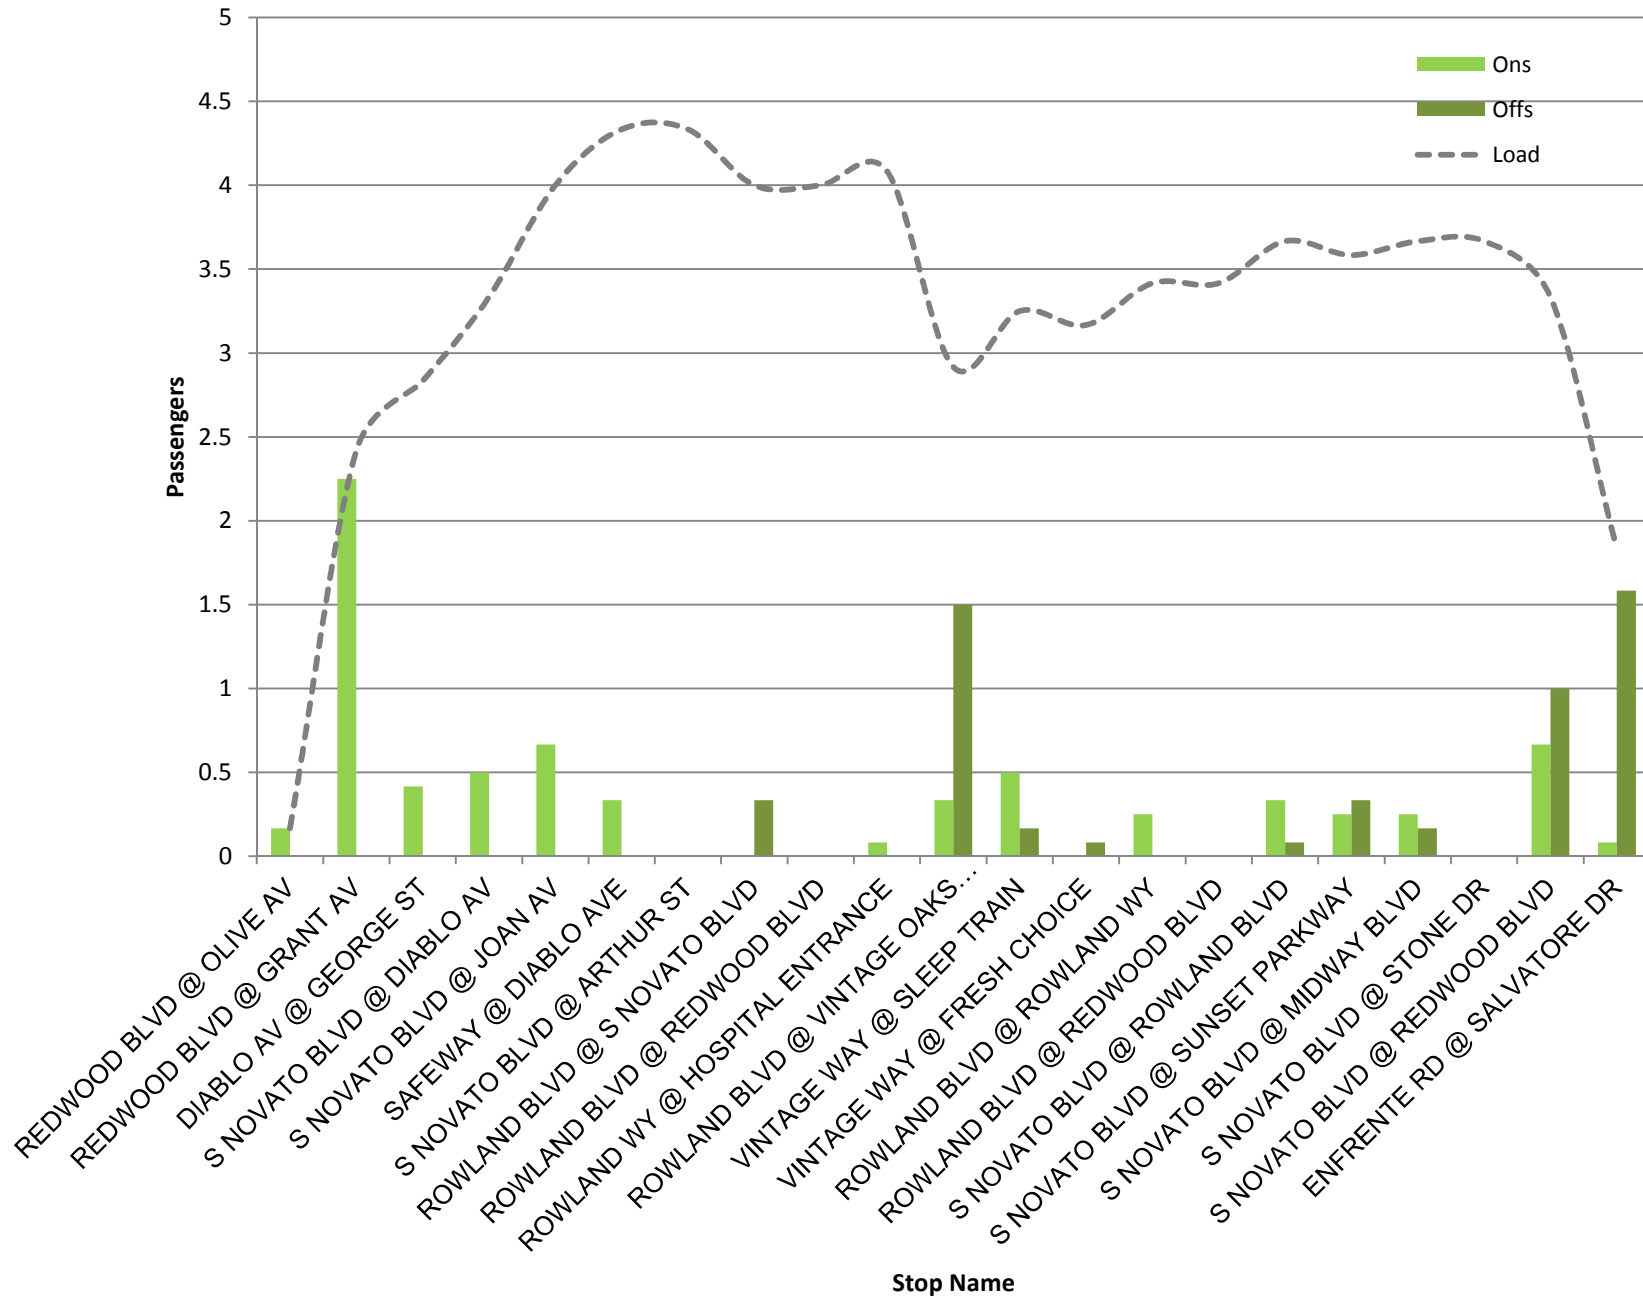

Route 52 NB (Saturday)
Max load Chart

Route 52 SB (Saturday)
Max Load Chart

Route 52 NB (Sunday)
Max Load Chart

Route 52 SB (Sunday)
Max Load Chart

ROUTE 52 SOUTHBOUND

Sunday

Total B = Total Boardings; Total A = Total Alightings