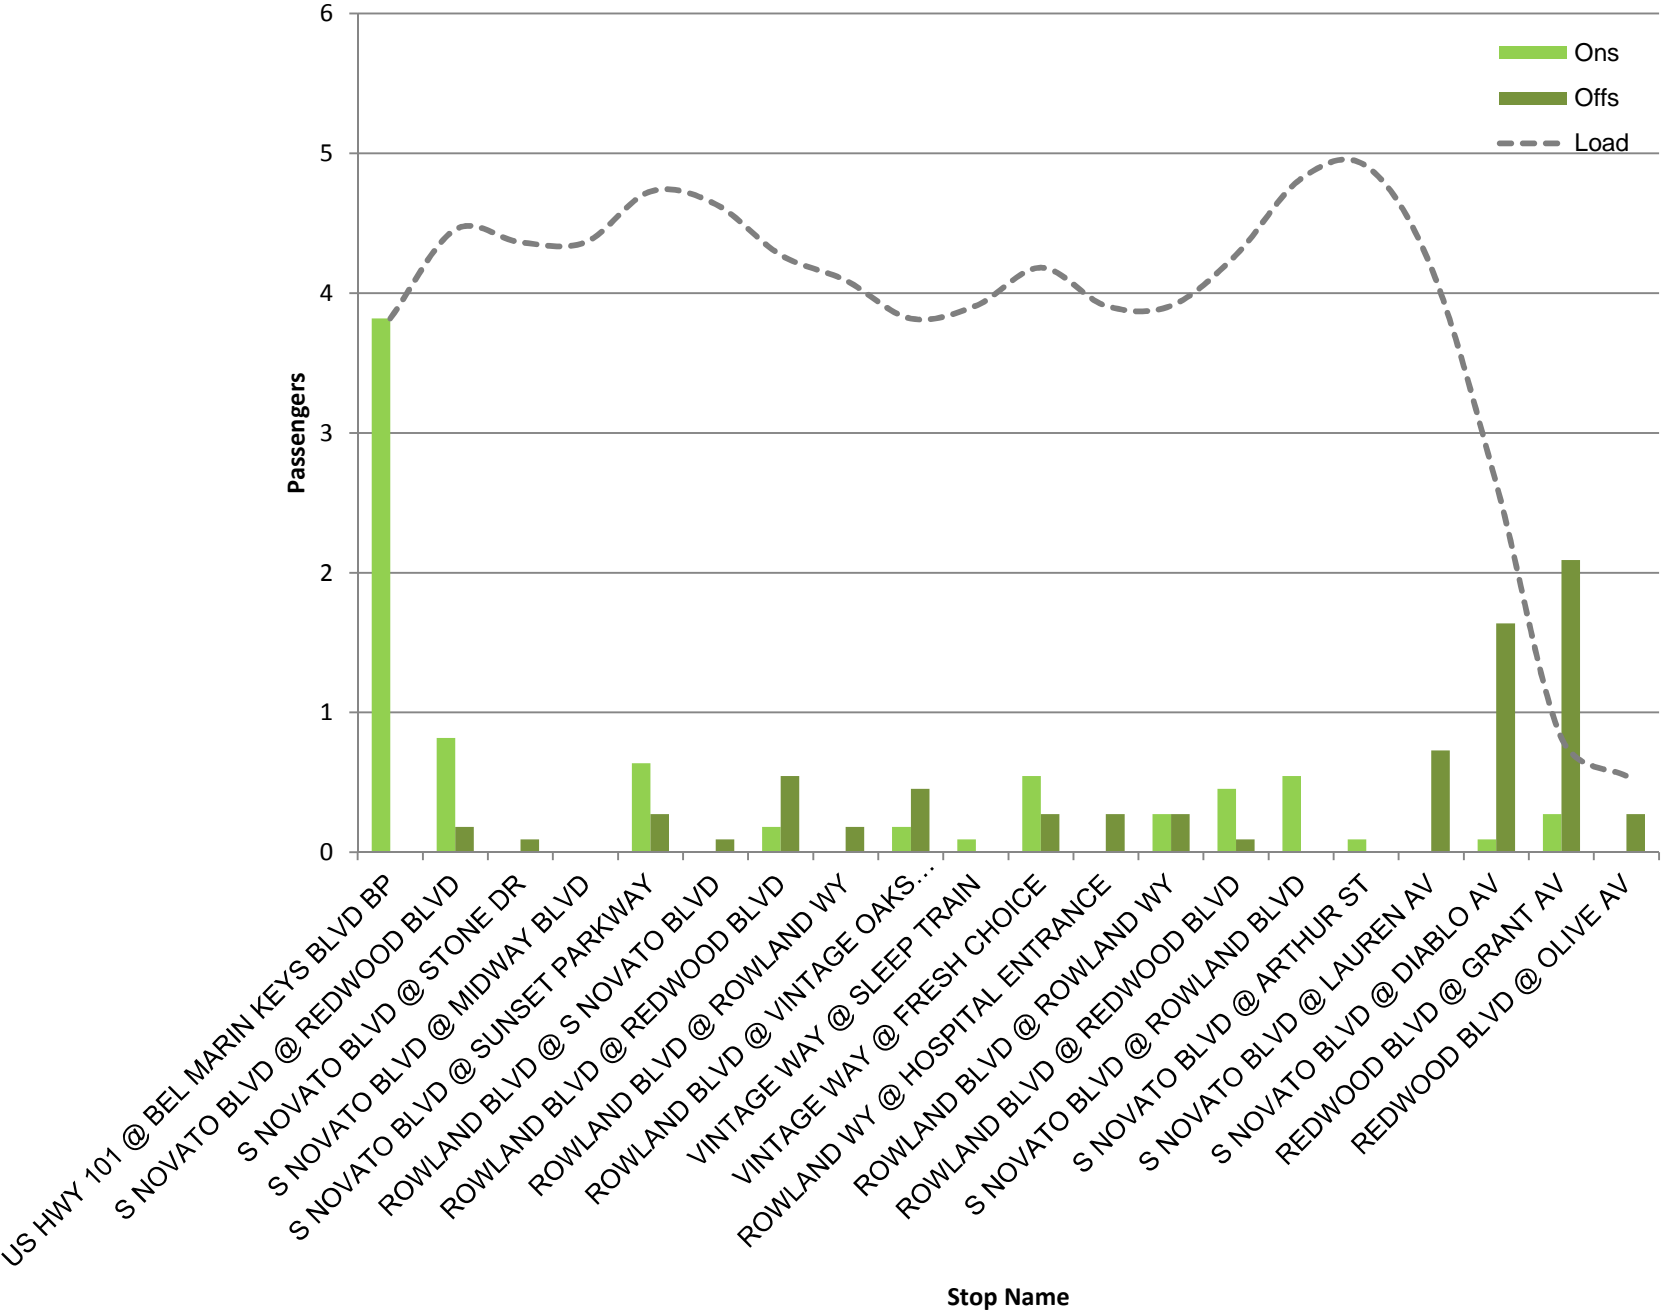

Route 52 NB (Saturday)
Max load Chart

Route 52 SB (Saturday)
Max Load Chart

Route 52 NB (Sunday)
Max Load Chart

Route 52 SB (Sunday)
Max Load Chart

ROUTE 52 SOUTHBOUND

Sunday

Total B = Total Boardings; Total A = Total Alightings