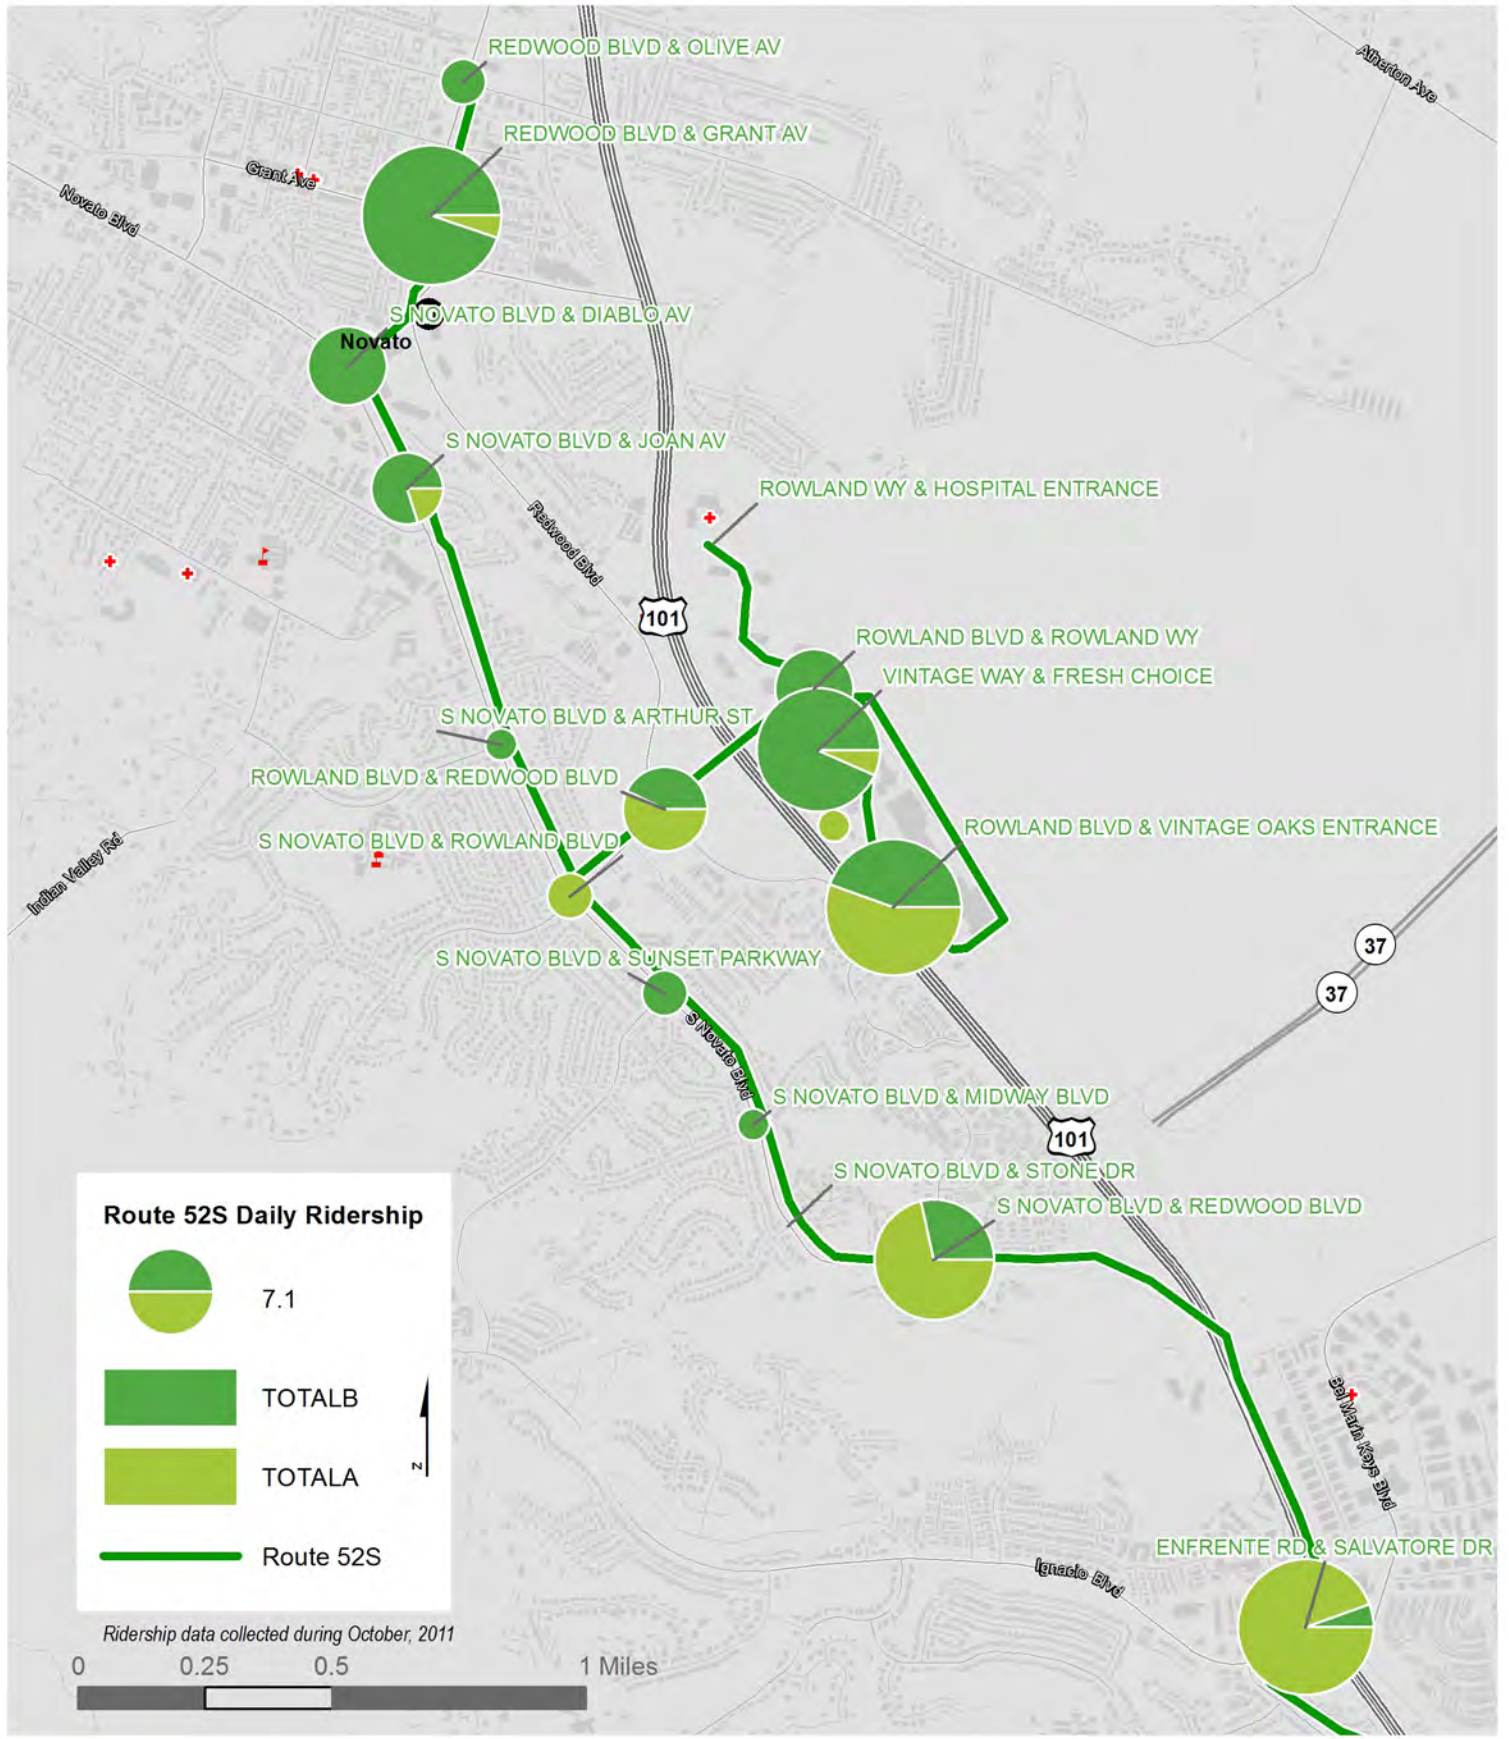

Route 52 NB (Saturday)
Max load Chart

Route 52 SB (Saturday)
Max Load Chart

Route 52 NB (Sunday)
Max Load Chart

Route 52 SB (Sunday)
Max Load Chart

ROUTE 52 SOUTHBOUND

Sunday

Total B = Total Boardings; Total A = Total Alightings