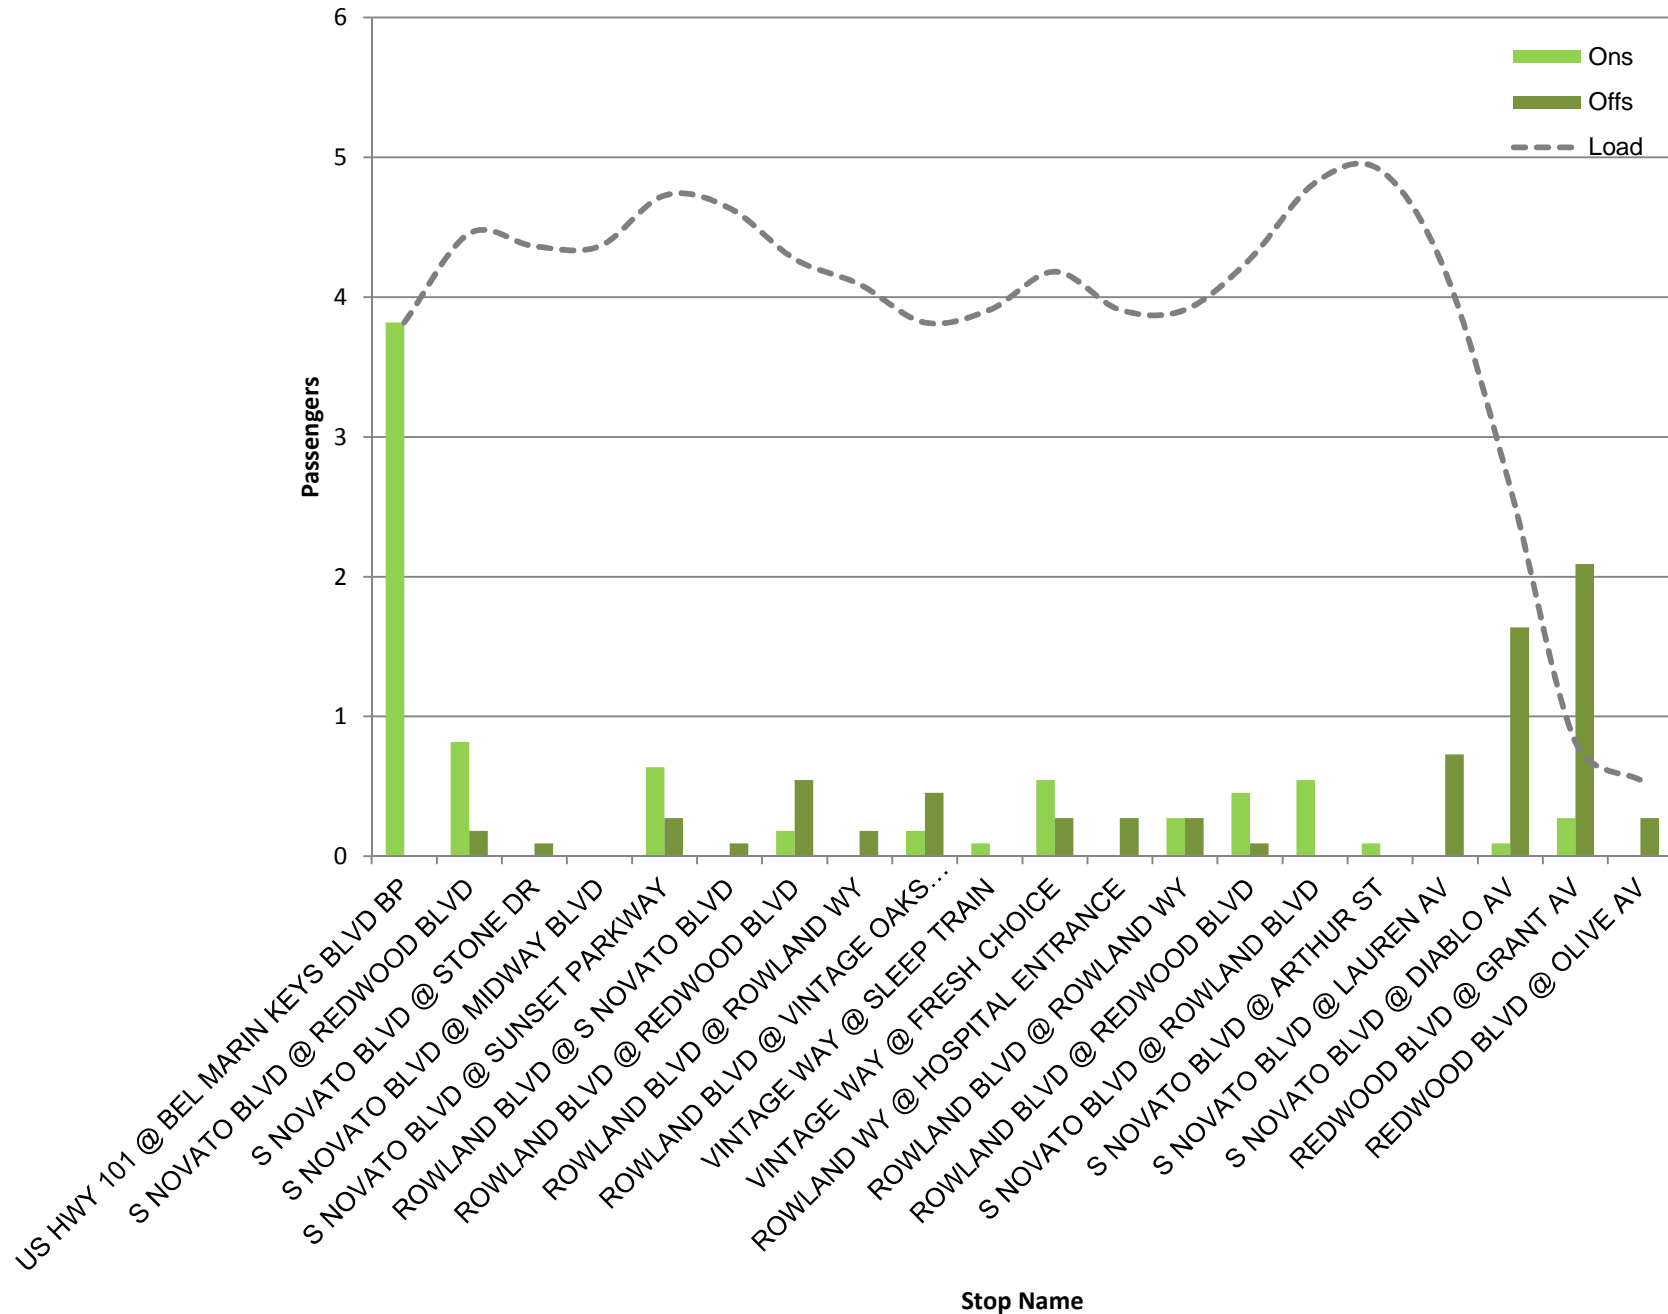

Route 52 NB (Saturday)
Max load Chart

Route 52 SB (Saturday)
Max Load Chart

Route 52 NB (Sunday)
Max Load Chart

Route 52 SB (Sunday)
Max Load Chart

ROUTE 52 SOUTHBOUND

Sunday

Total B = Total Boardings; Total A = Total Alightings