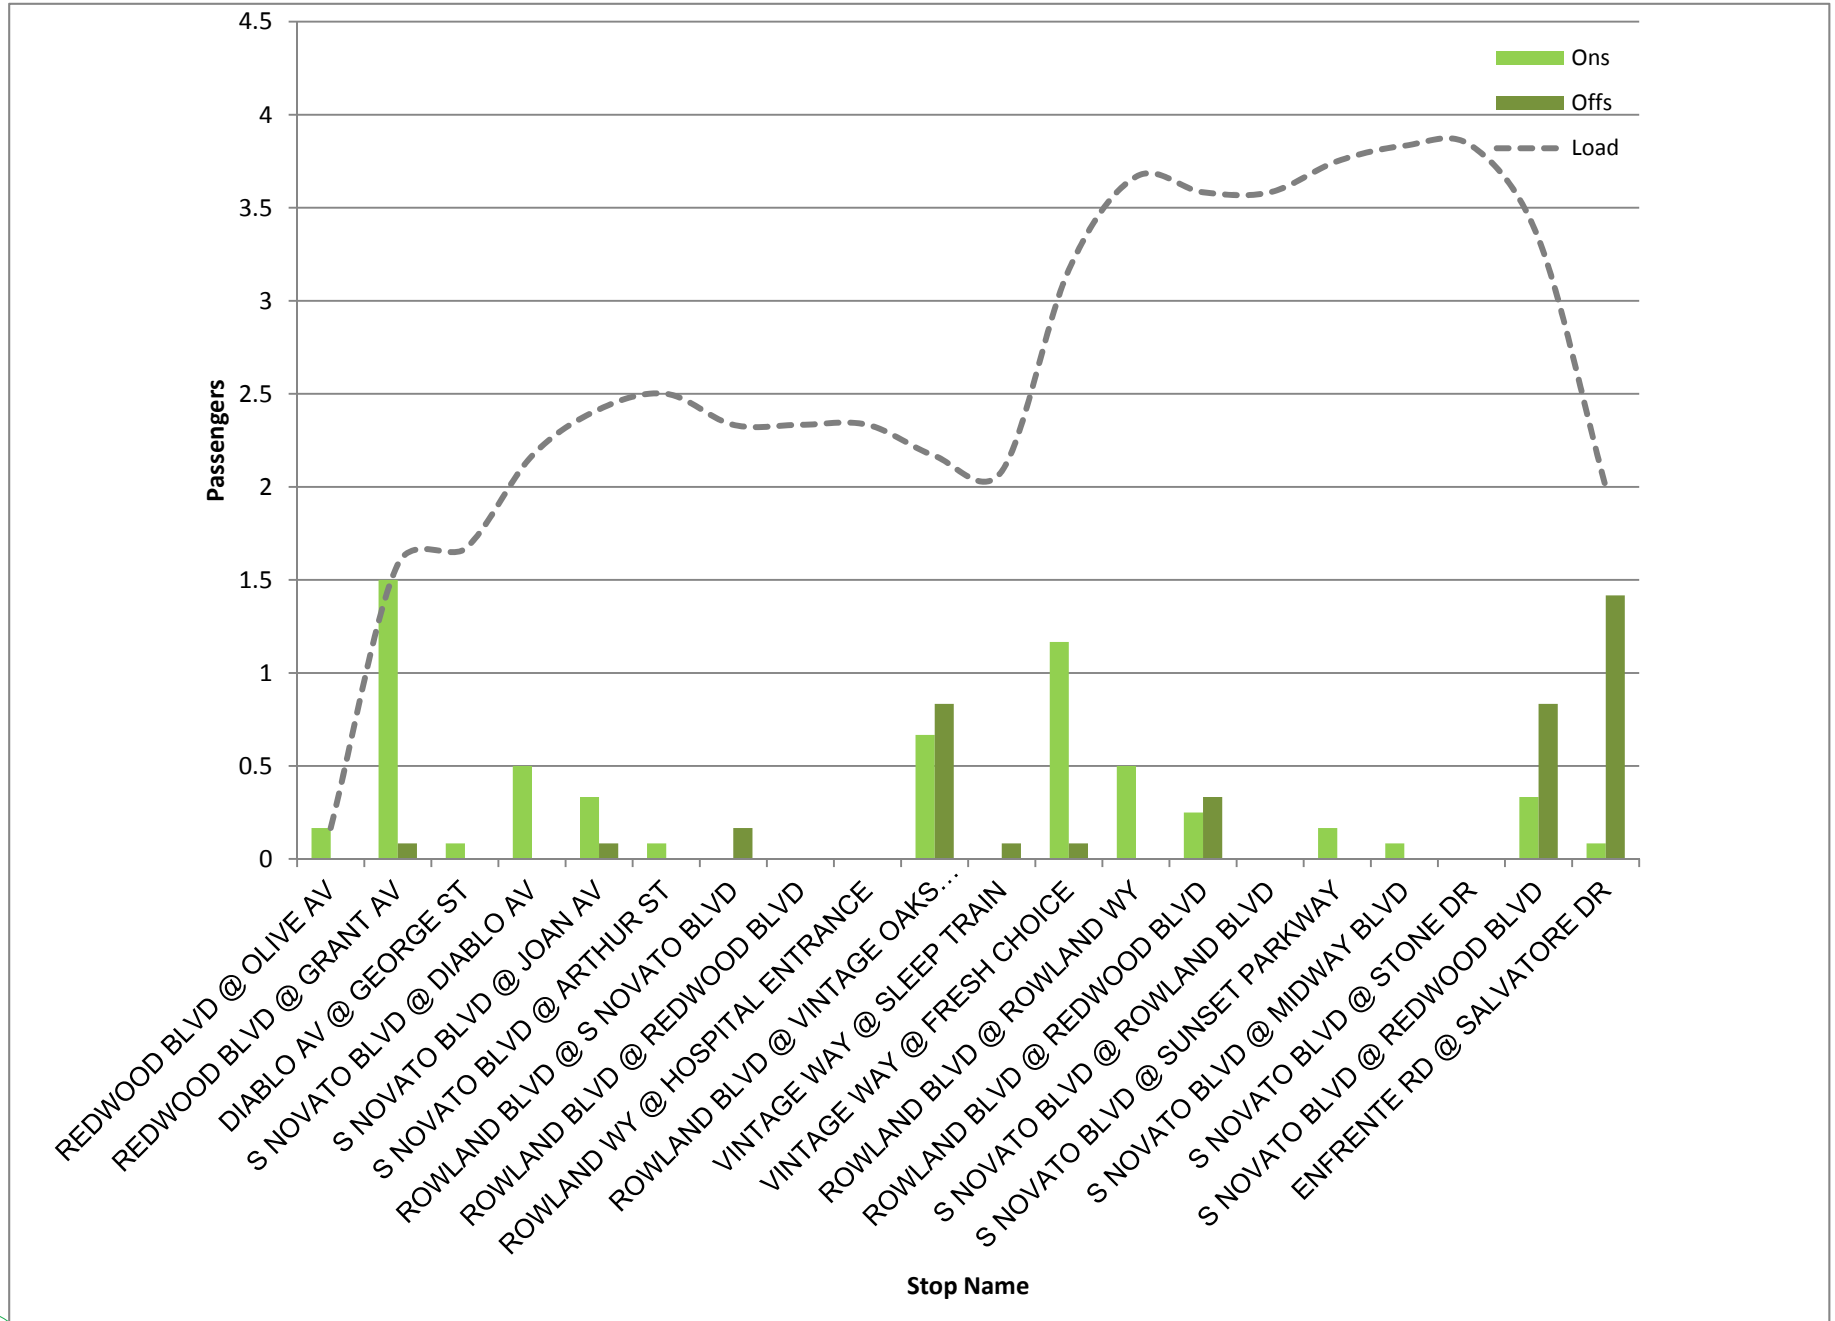

Route 52 NB (Saturday)
Max load Chart

Route 52 SB (Saturday)
Max Load Chart

Route 52 NB (Sunday)
Max Load Chart

Route 52 SB (Sunday)
Max Load Chart

ROUTE 52 SOUTHBOUND

Sunday

Total B = Total Boardings; Total A = Total Alightings