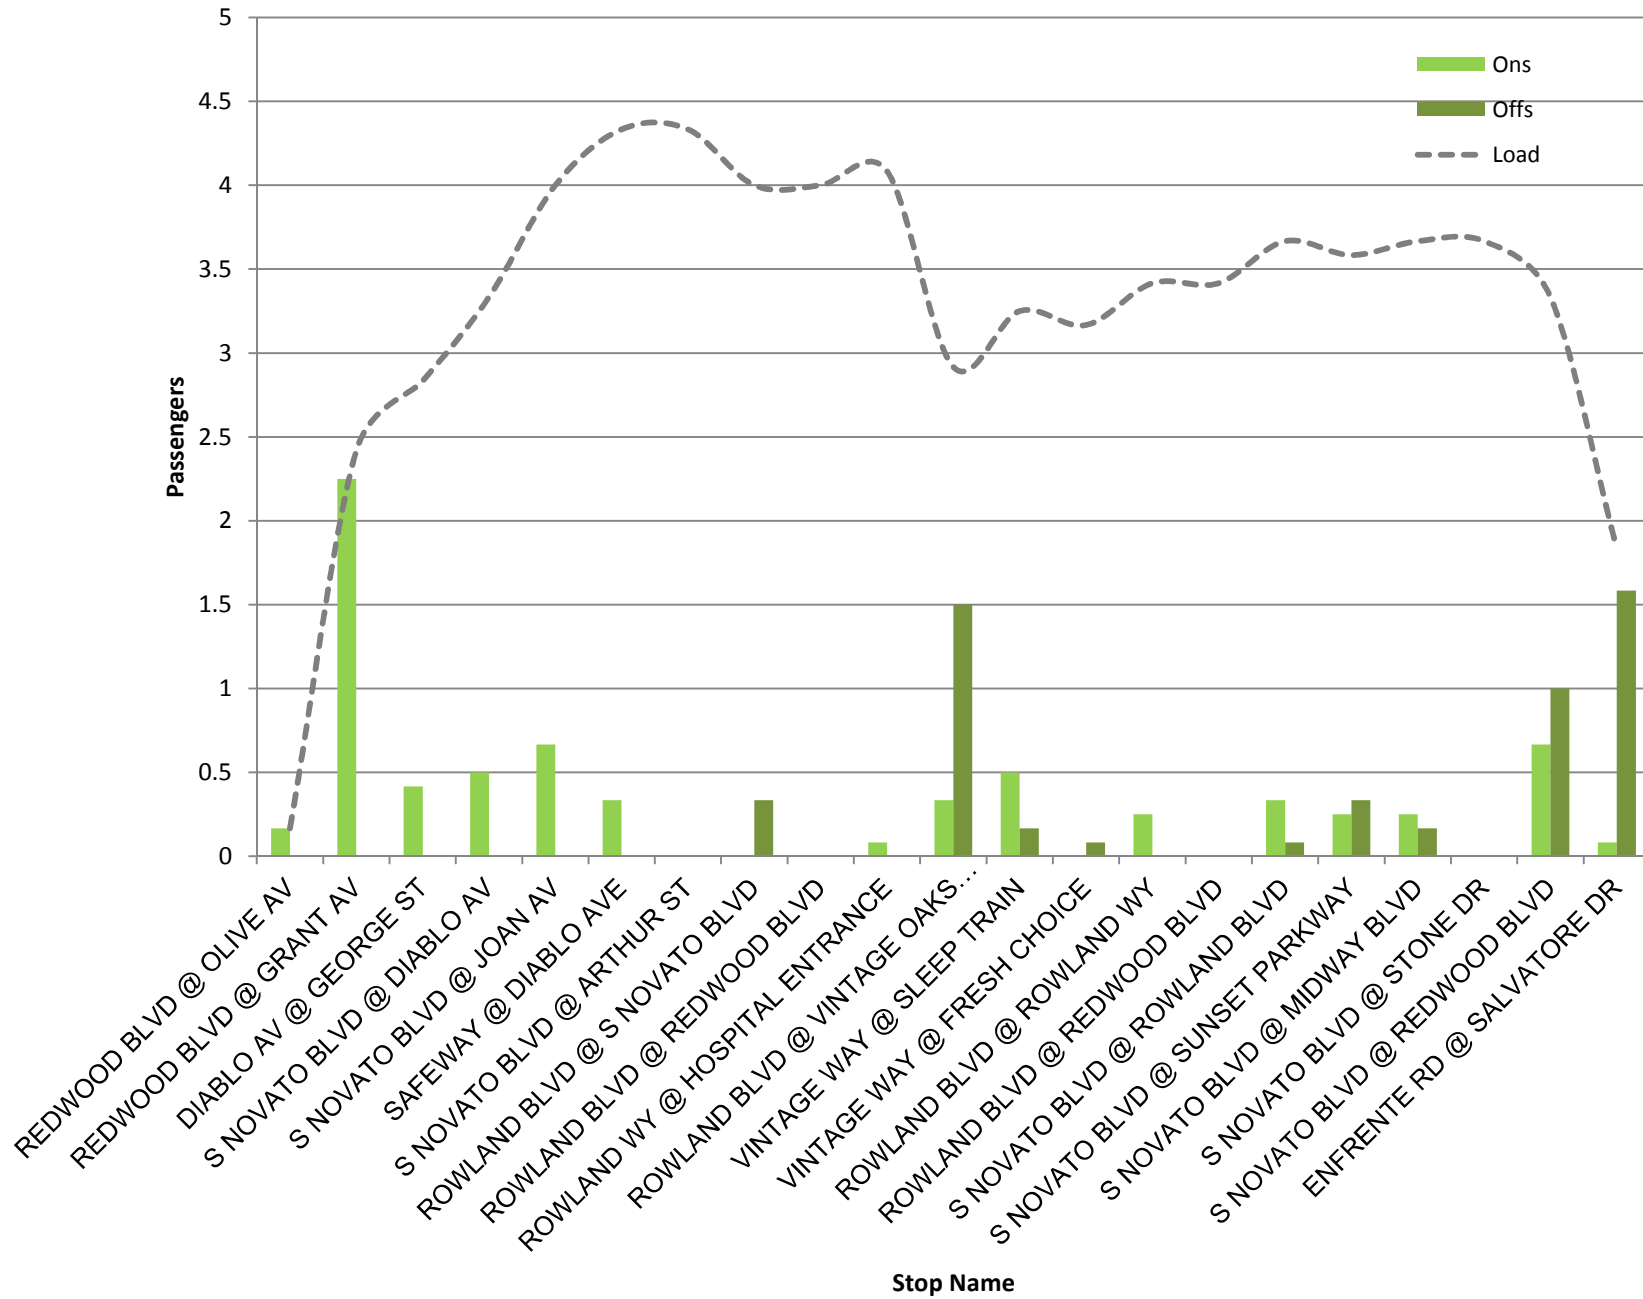

Route 52 NB (Saturday)
Max load Chart

Route 52 SB (Saturday)
Max Load Chart

Route 52 NB (Sunday)
Max Load Chart

Route 52 SB (Sunday)
Max Load Chart

ROUTE 52 SOUTHBOUND

Sunday

Total B = Total Boardings; Total A = Total Alightings