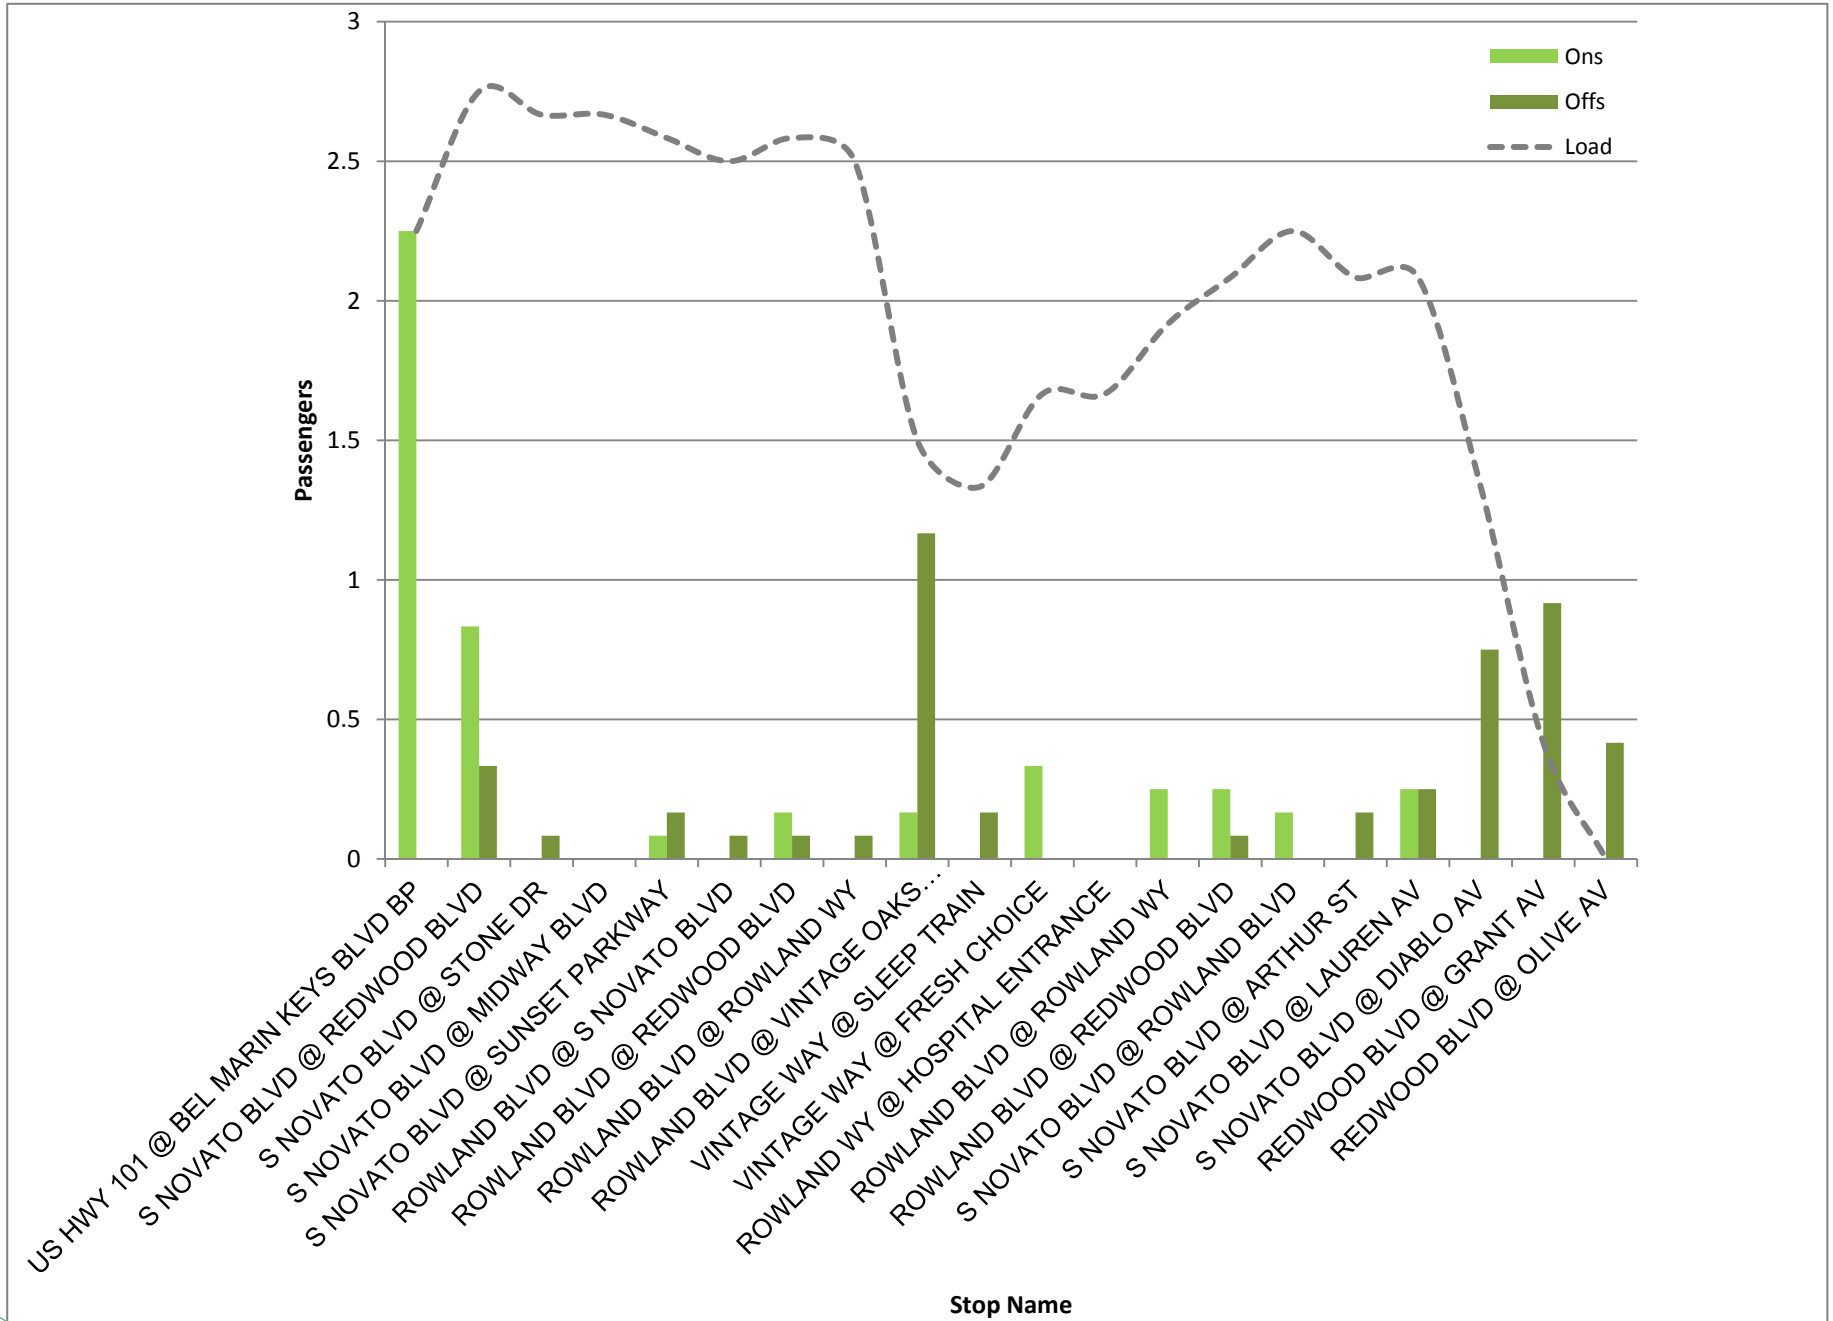

Route 52 NB (Saturday)
Max load Chart

Route 52 SB (Saturday)
Max Load Chart

Route 52 NB (Sunday)
Max Load Chart

Route 52 SB (Sunday)
Max Load Chart

ROUTE 52 SOUTHBOUND

Sunday

Total B = Total Boardings; Total A = Total Alightings