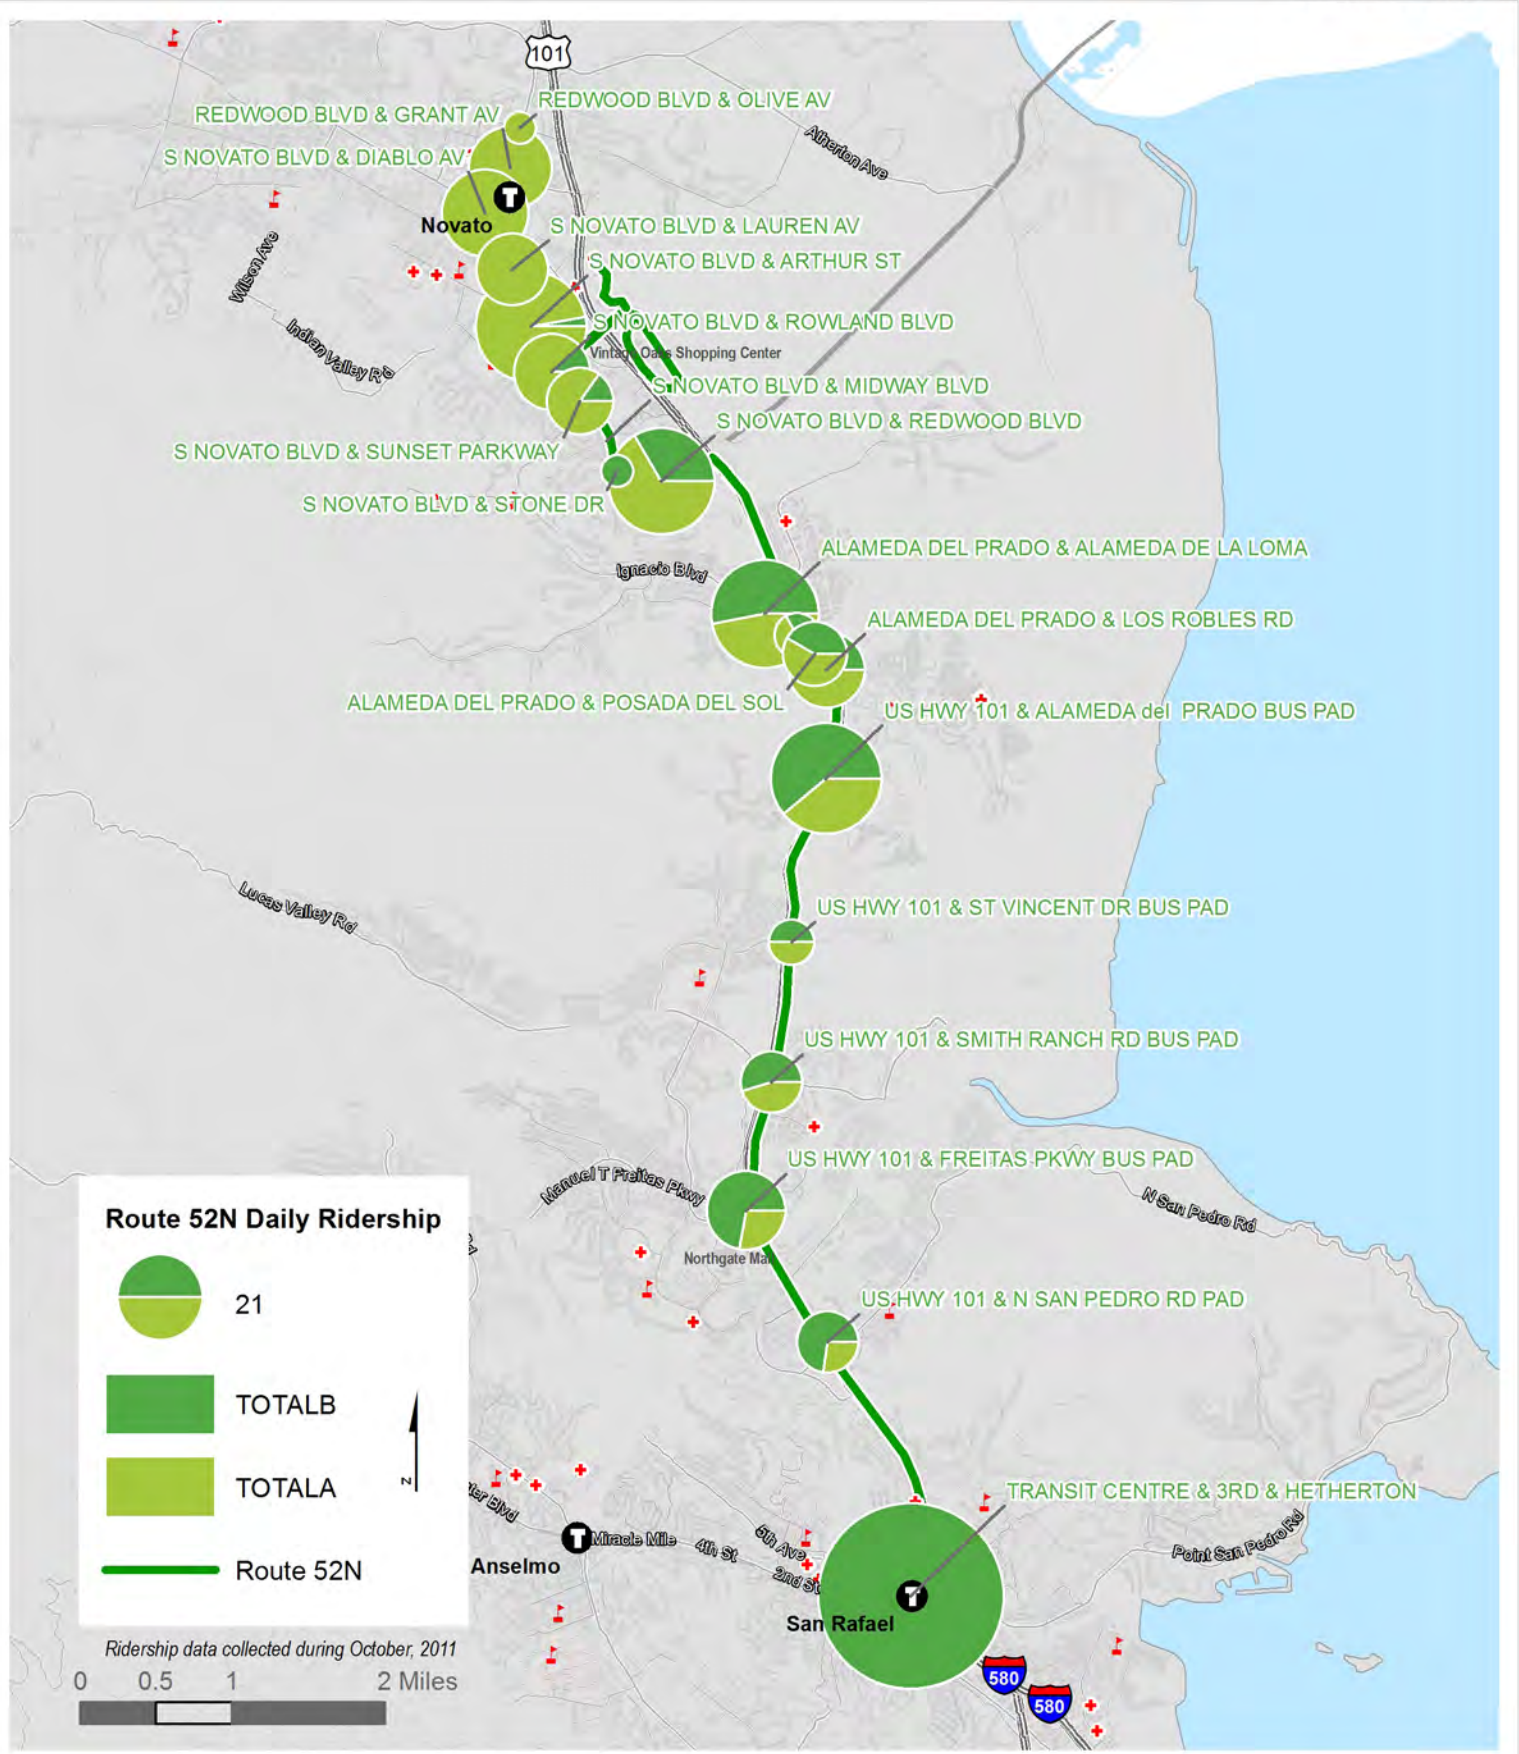

Route 52 NB (Mon-Fri)
Max Load Chart

Route 52 SB (Mon-Fri)
Max Load Chart

ROUTE 52 NORTHBOUND

Weekday

Total B = Total Boardings; Total A = Total Alightings

ROUTE 52 SOUTHBOUND

Weekday

Total B = Total Boardings; Total A = Total Alightings