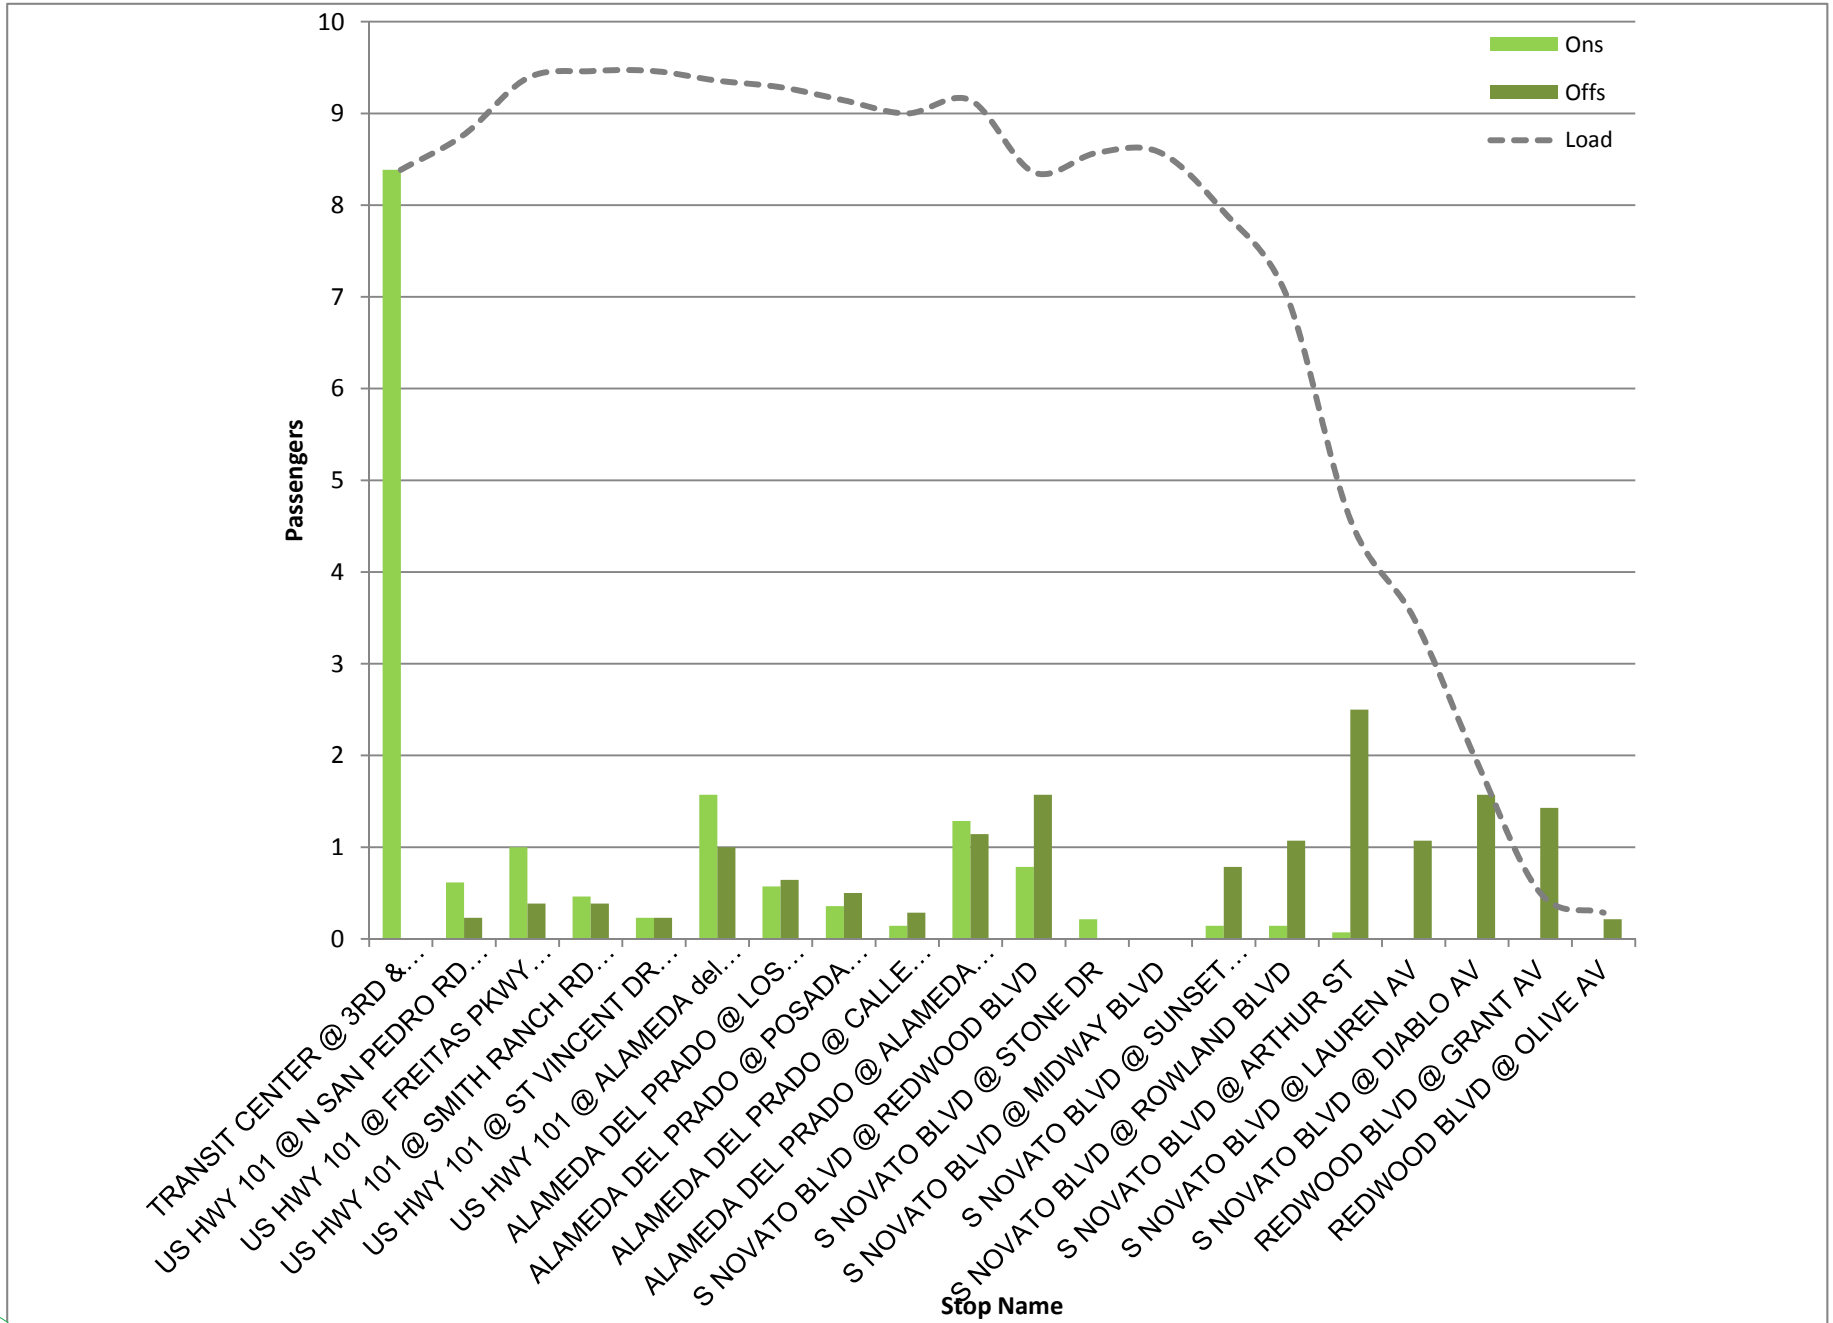

Route 52 NB (Mon-Fri)
Max Load Chart

Route 52 SB (Mon-Fri)
Max Load Chart

ROUTE 52 NORTHBOUND

Weekday

Total B = Total Boardings; Total A = Total Alightings

ROUTE 52 SOUTHBOUND

Weekday

Total B = Total Boardings; Total A = Total Alightings