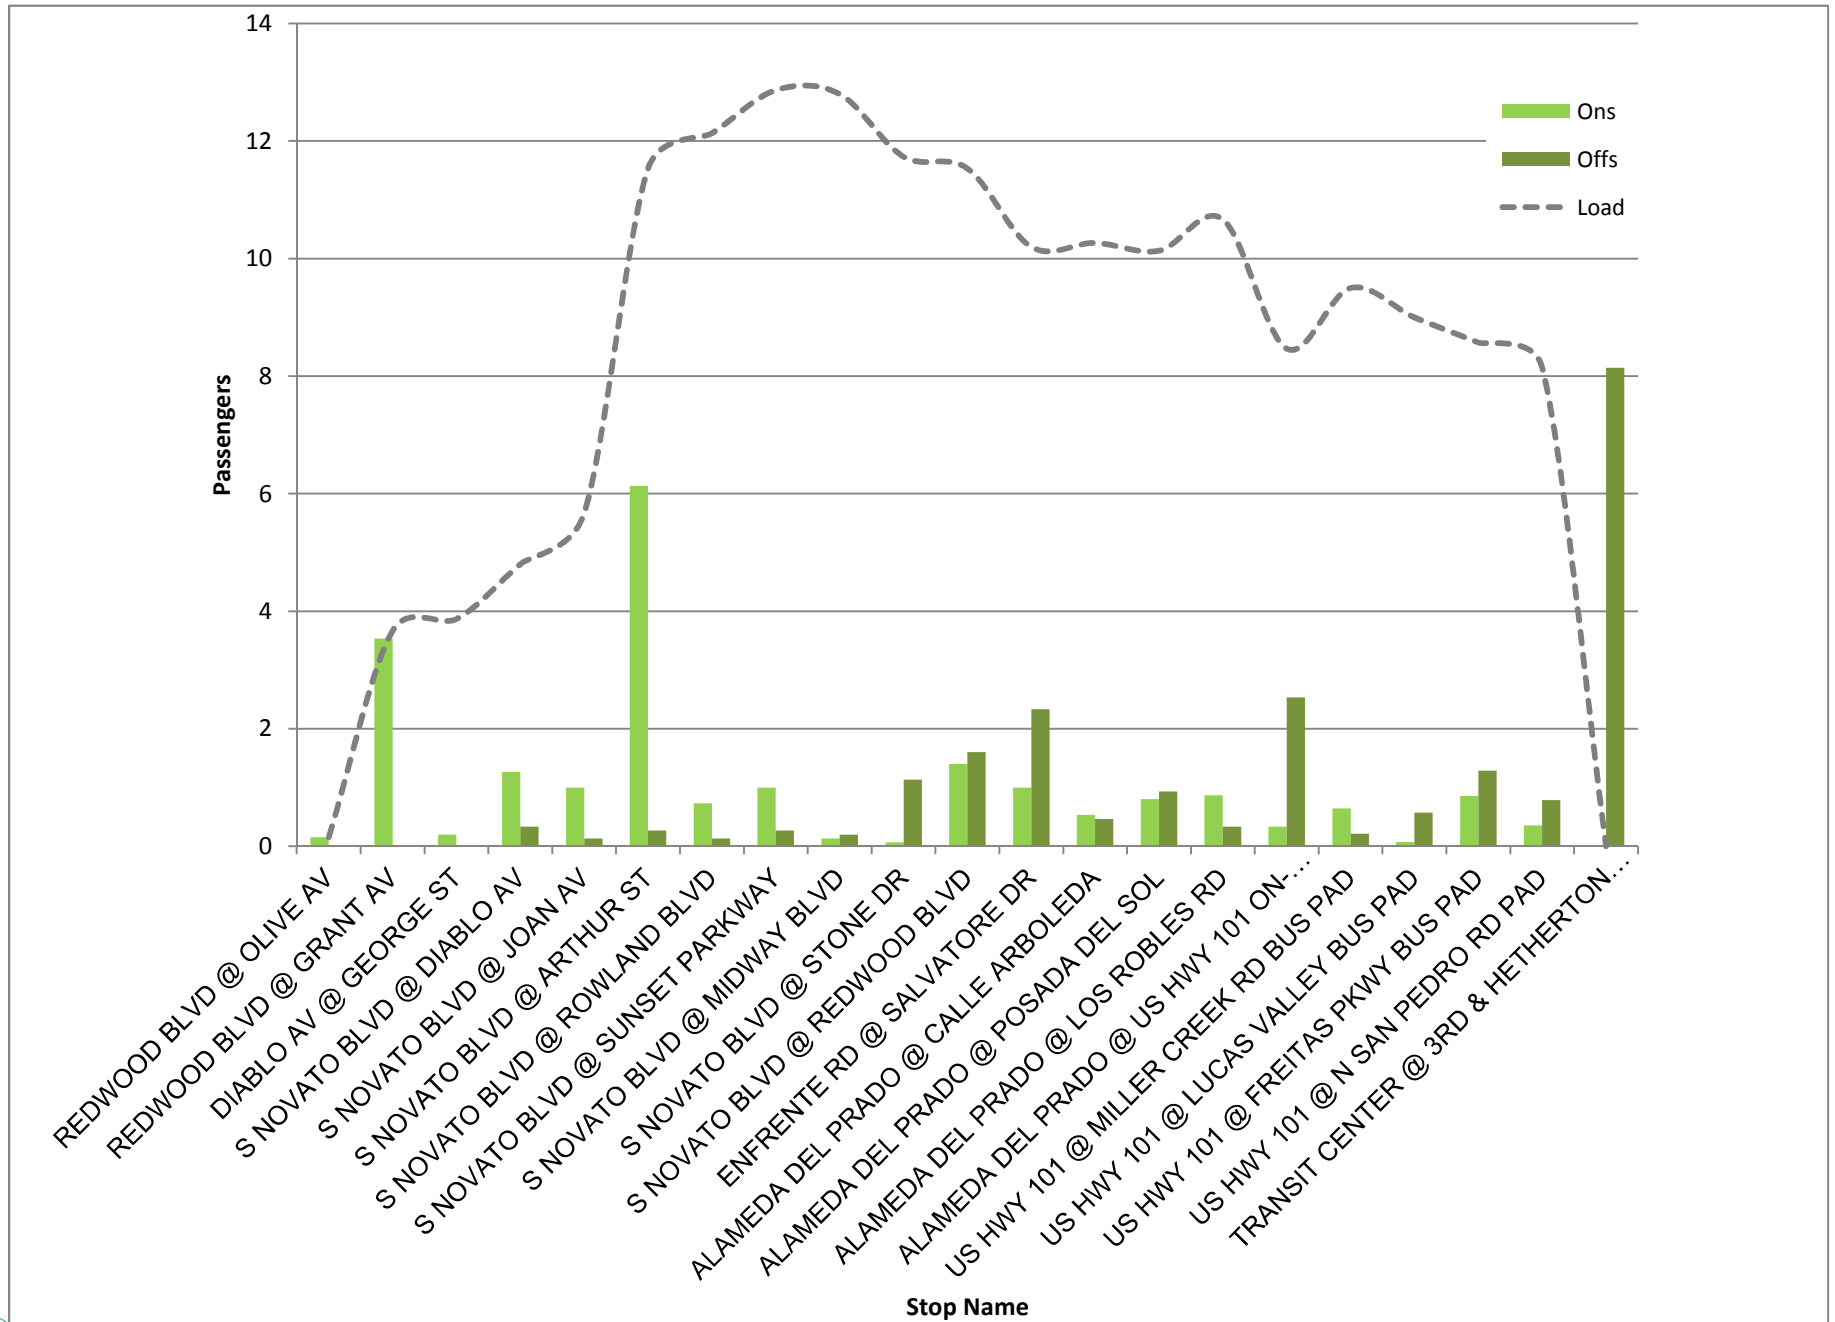

Route 52 NB (Mon-Fri)
Max Load Chart

Route 52 SB (Mon-Fri)
Max Load Chart

ROUTE 52 NORTHBOUND

Weekday

Total B = Total Boardings; Total A = Total Alightings

ROUTE 52 SOUTHBOUND

Weekday

Total B = Total Boardings; Total A = Total Alightings