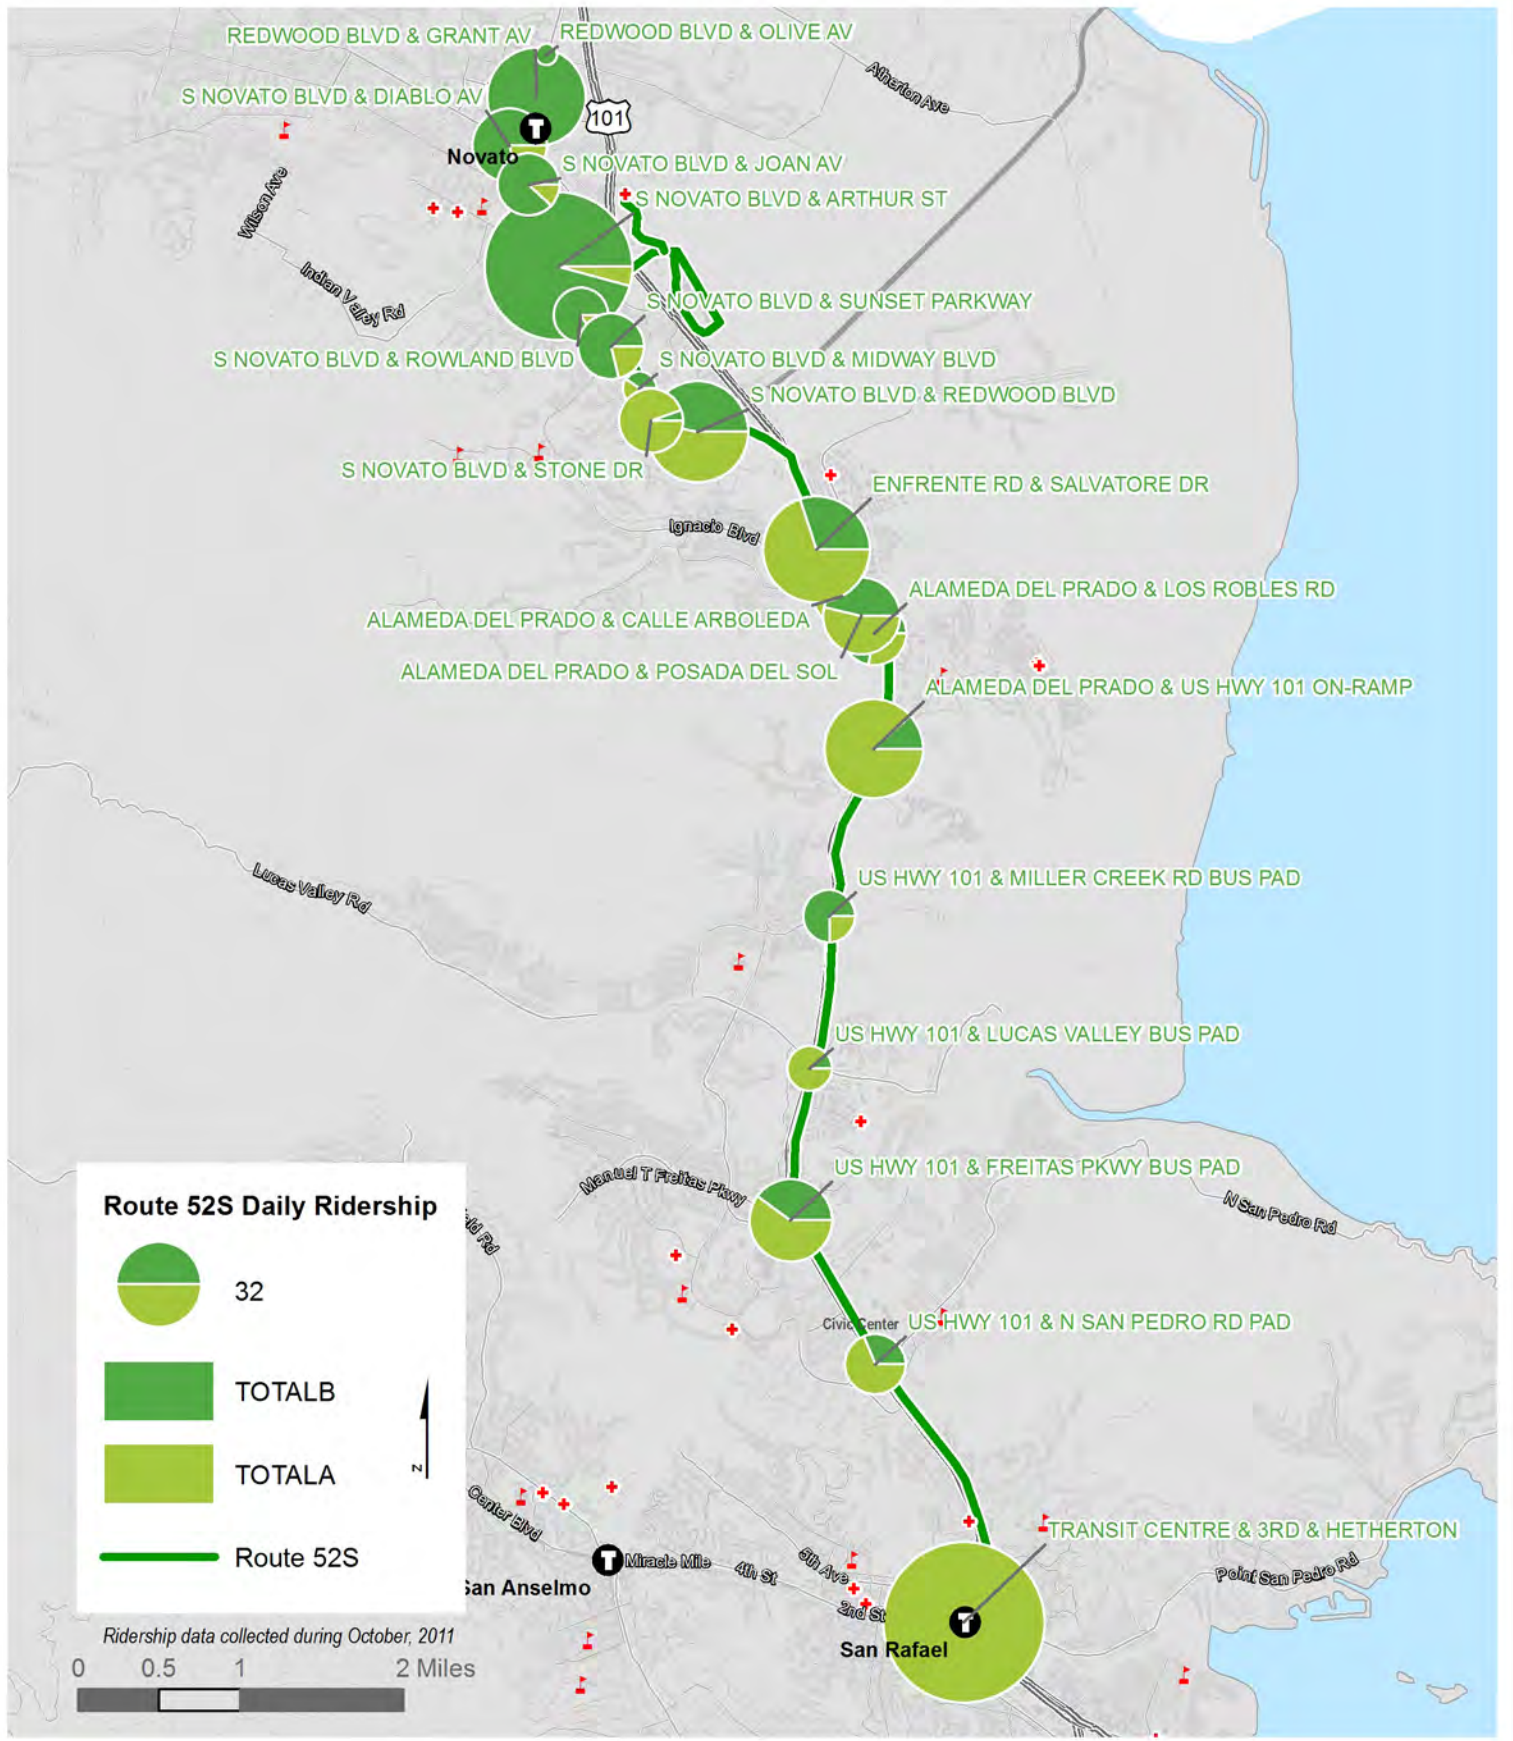

Route 52 NB (Mon-Fri)
Max Load Chart

Route 52 SB (Mon-Fri)
Max Load Chart

ROUTE 52 NORTHBOUND

Weekday

Total B = Total Boardings; Total A = Total Alightings

ROUTE 52 SOUTHBOUND

Weekday

Total B = Total Boardings; Total A = Total Alightings