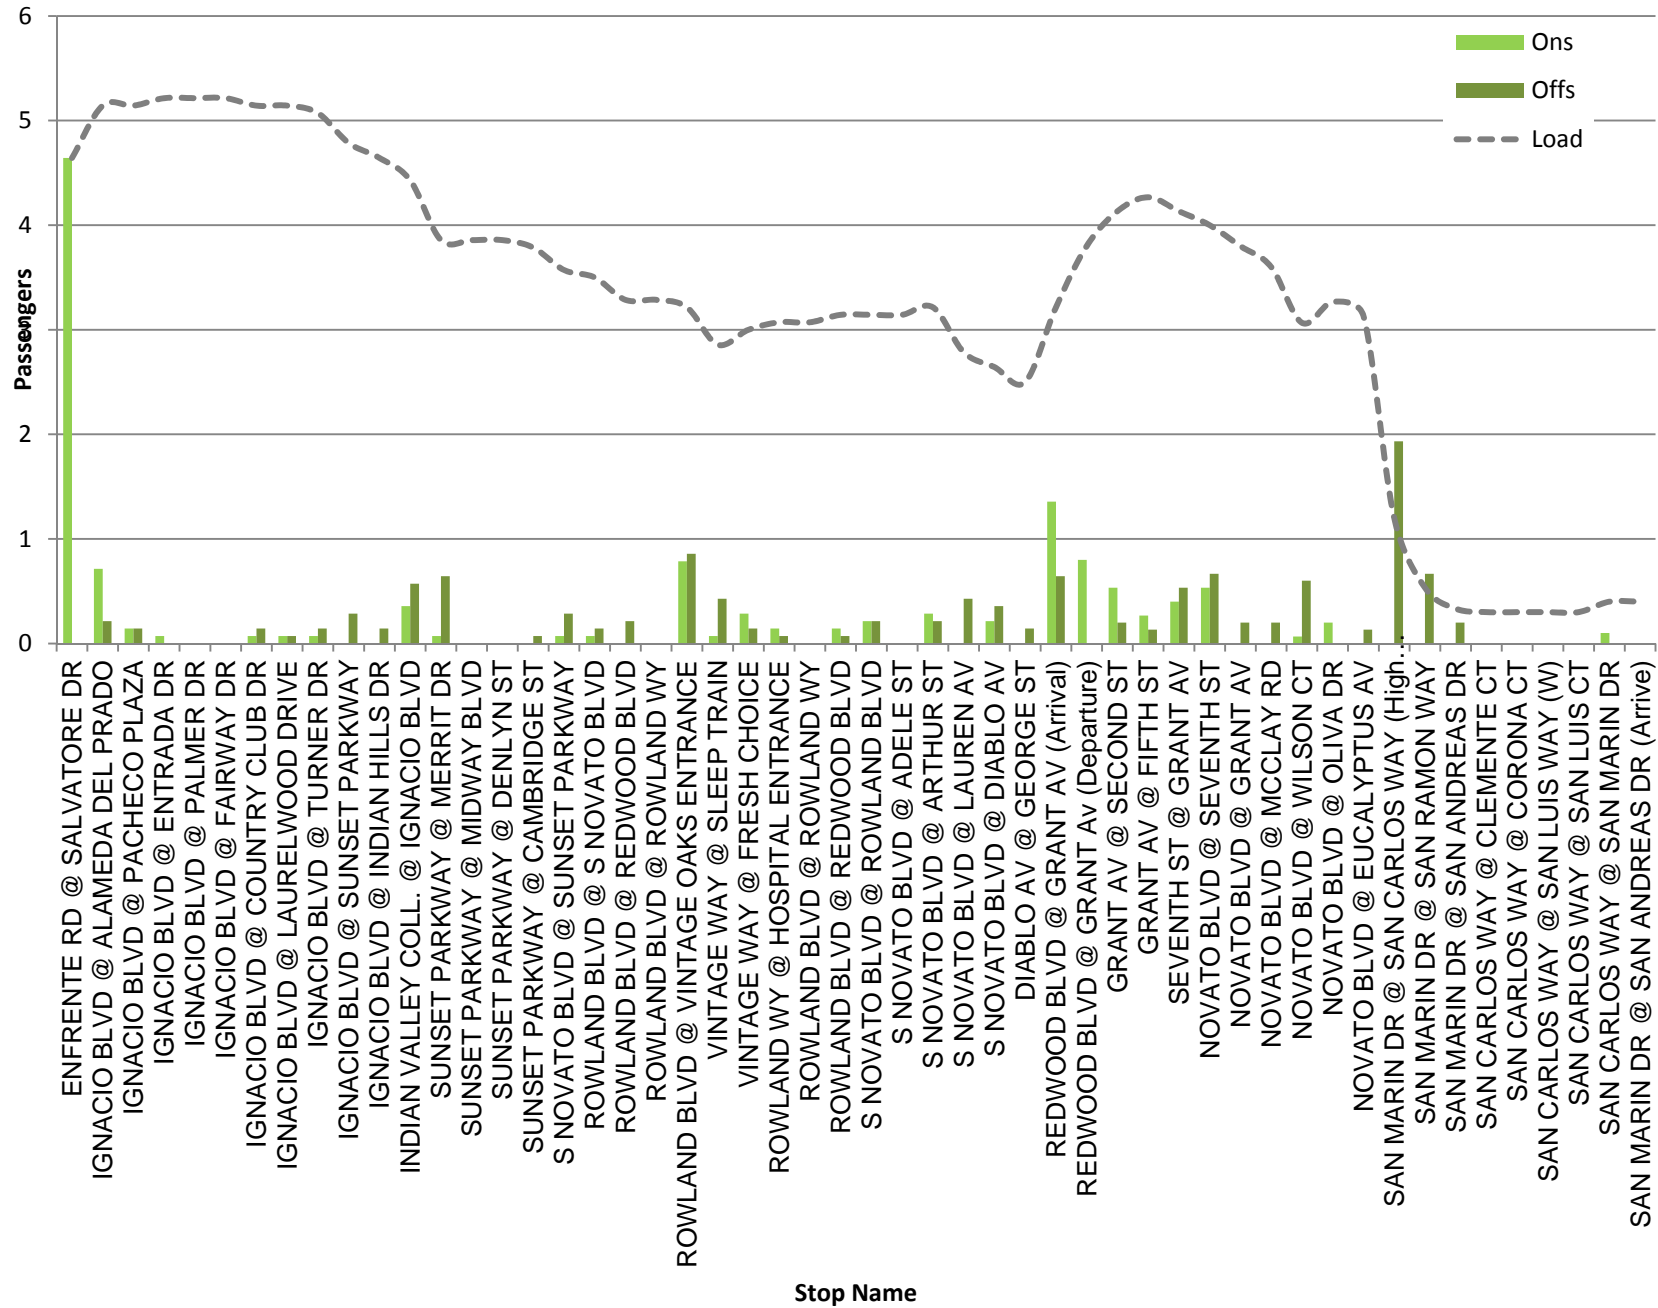

Route 51 NB (Mon-Fri)
Max Load Chart

Route 51 SB (Mon-Fri)
Max Load Chart

ROUTE 51 NORTHBOUND

Weekday

Total B = Total Boardings; Total A = Total Alightings

ROUTE 51 SOUTHBOUND

Weekday

Total B = Total Boardings; Total A = Total Alightings