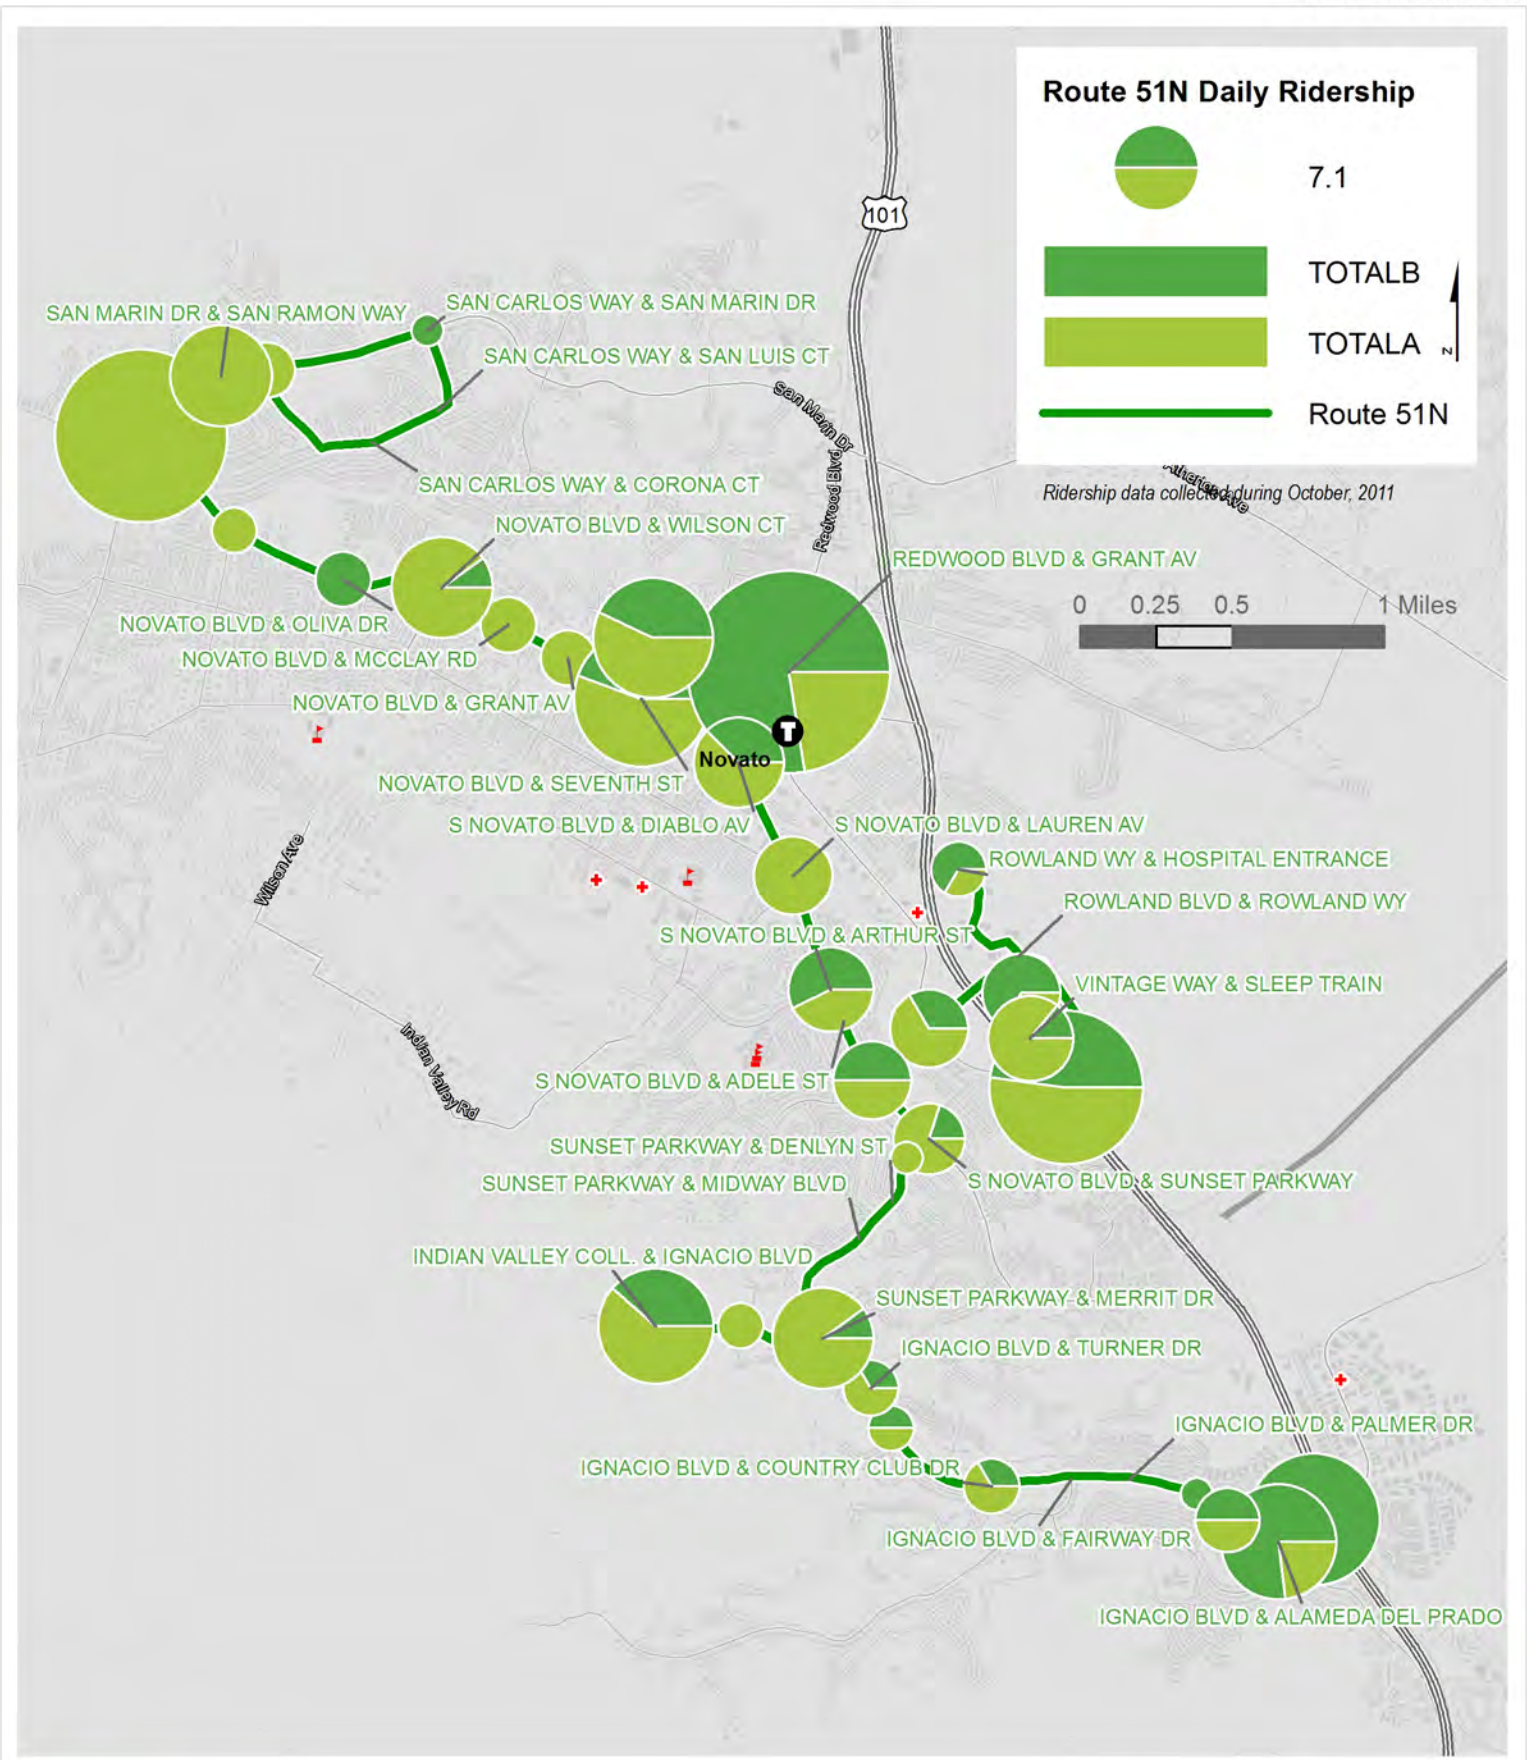

Route 51 NB (Mon-Fri)
Max Load Chart

Route 51 SB (Mon-Fri)
Max Load Chart

ROUTE 51 NORTHBOUND

Weekday

Total B = Total Boardings; Total A = Total Alightings

ROUTE 51 SOUTHBOUND

Weekday

Total B = Total Boardings; Total A = Total Alightings