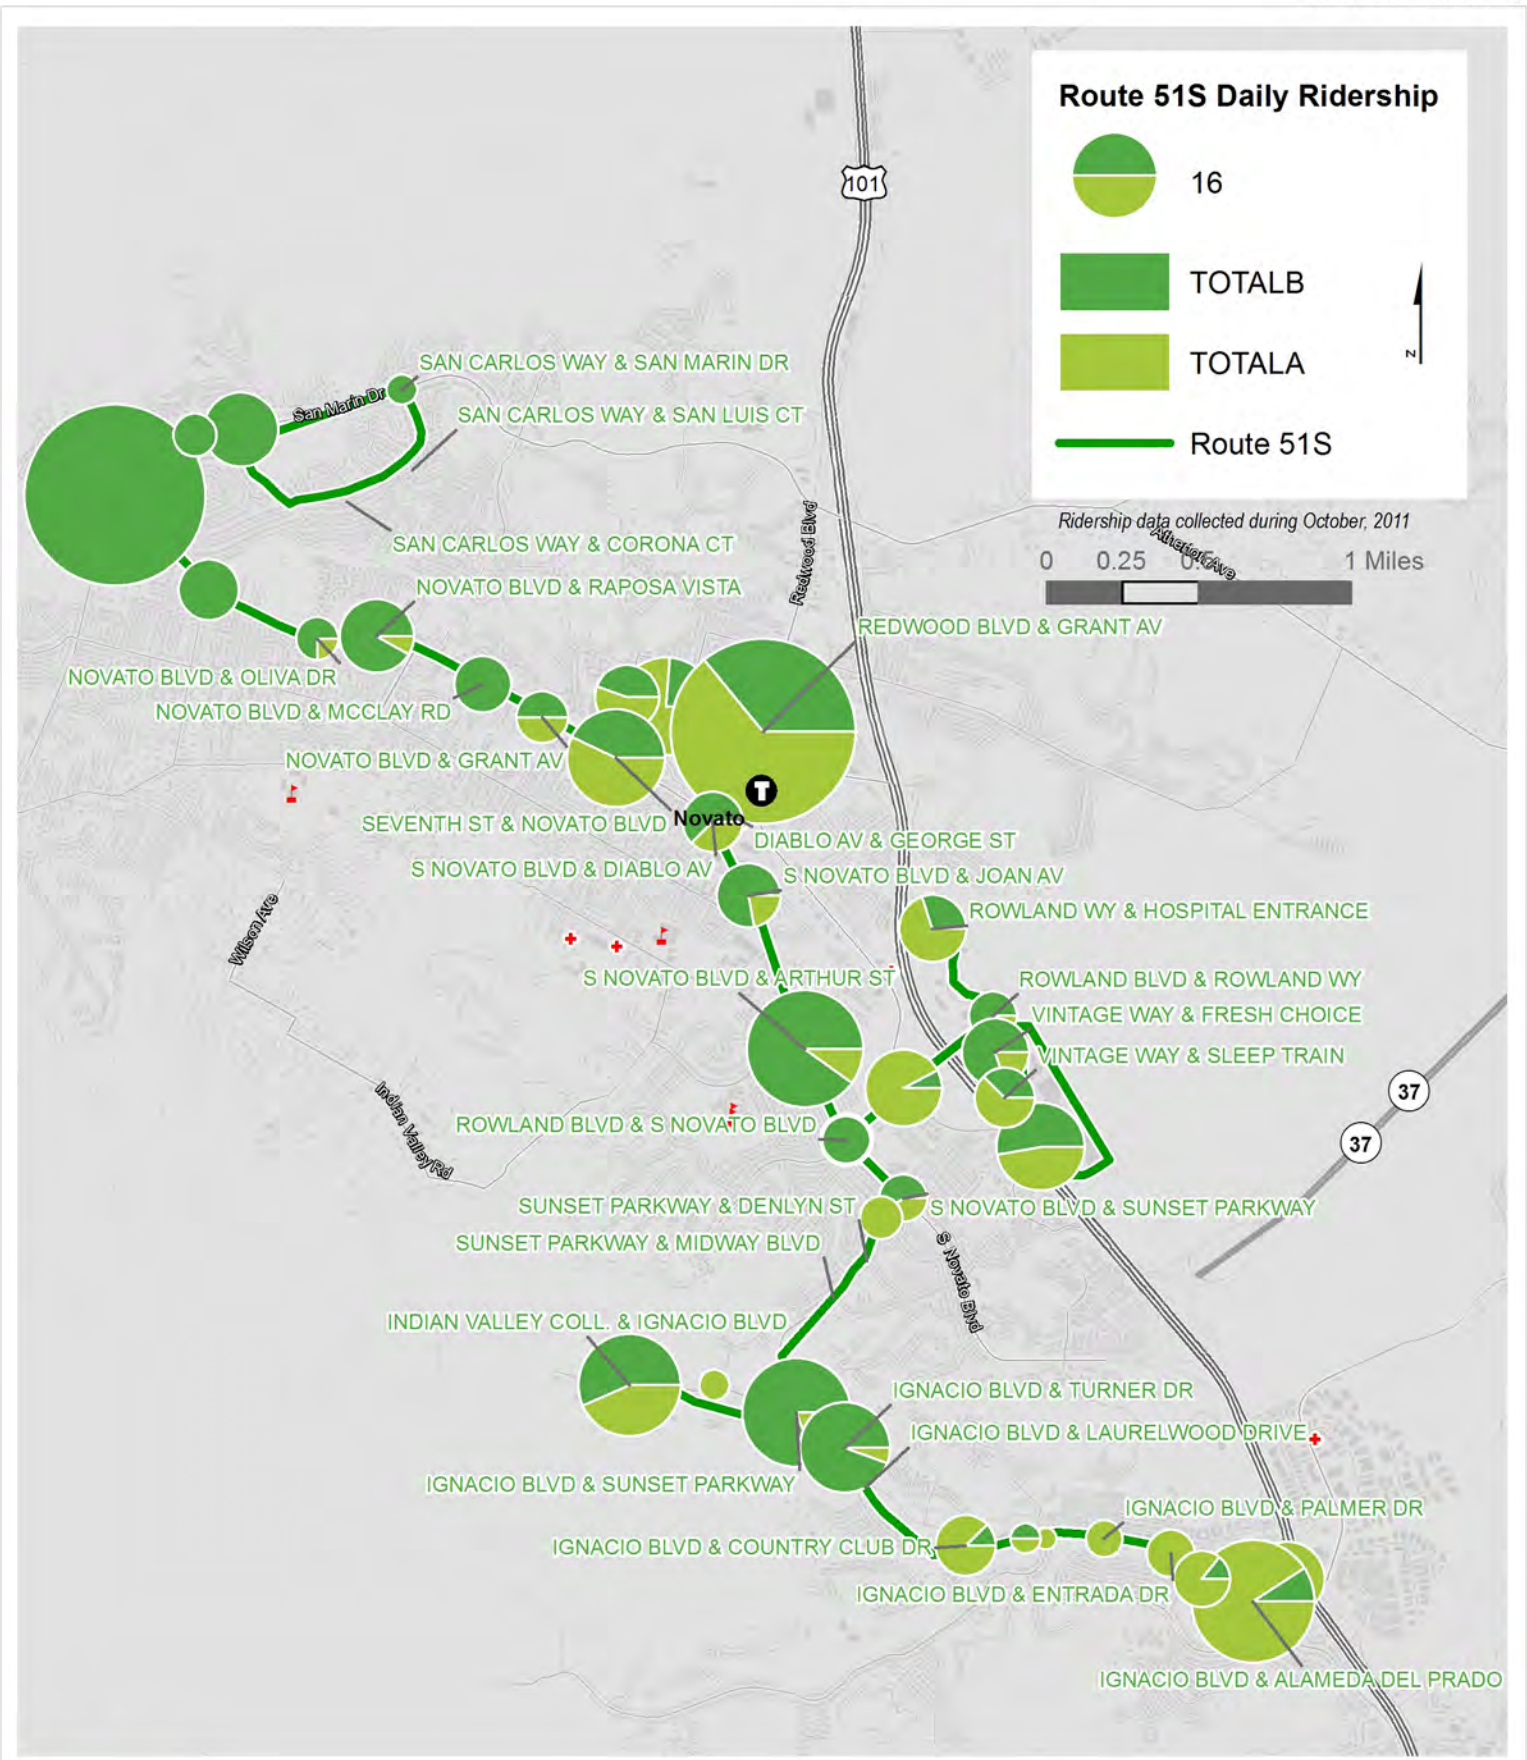

Route 51 NB (Mon-Fri)
Max Load Chart

Route 51 SB (Mon-Fri)
Max Load Chart

ROUTE 51 NORTHBOUND

Weekday

Total B = Total Boardings; Total A = Total Alightings

ROUTE 51 SOUTHBOUND

Weekday

Total B = Total Boardings; Total A = Total Alightings