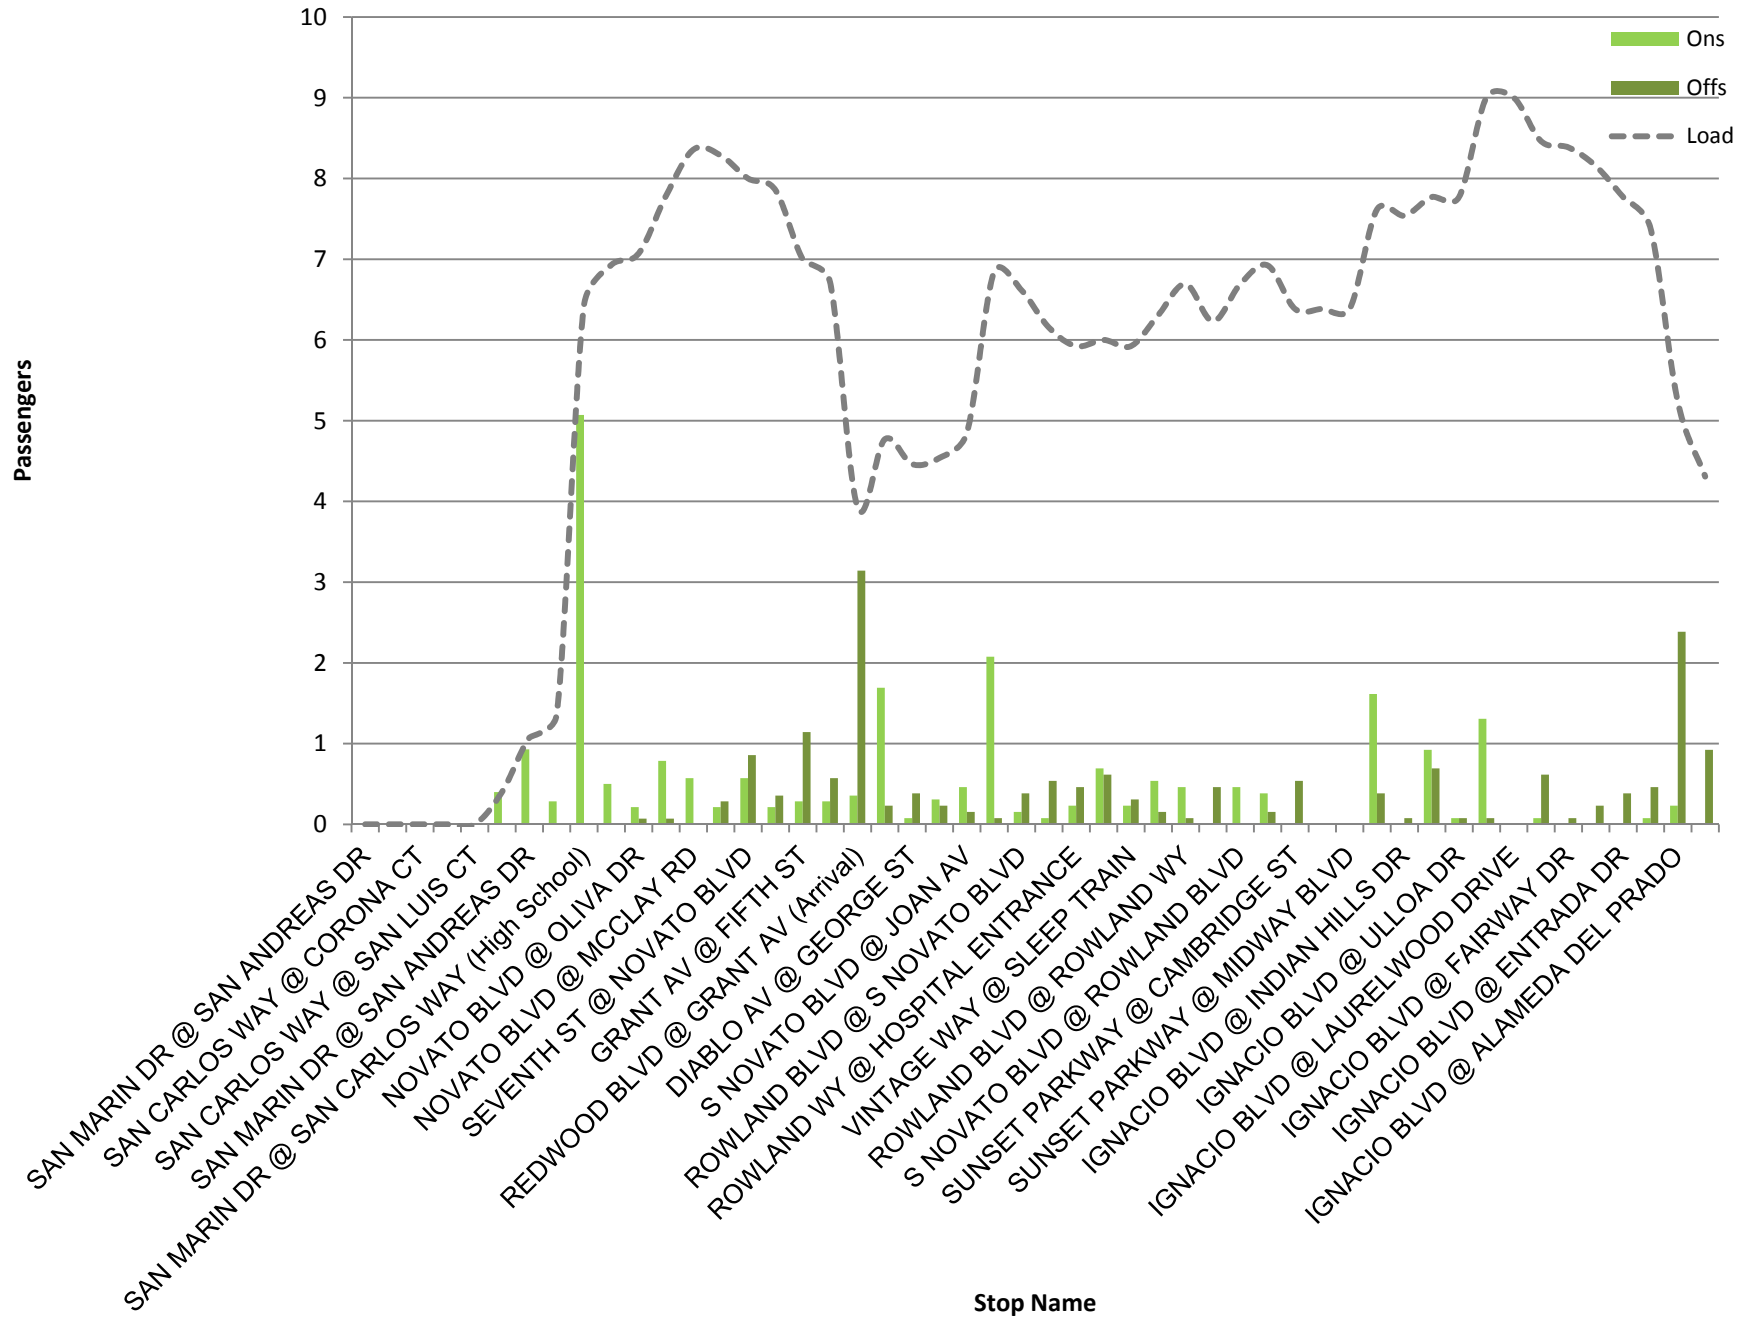

Route 51 NB (Mon-Fri)
Max Load Chart

Route 51 SB (Mon-Fri)
Max Load Chart

ROUTE 51 NORTHBOUND

Weekday

Total B = Total Boardings; Total A = Total Alightings

ROUTE 51 SOUTHBOUND

Weekday

Total B = Total Boardings; Total A = Total Alightings