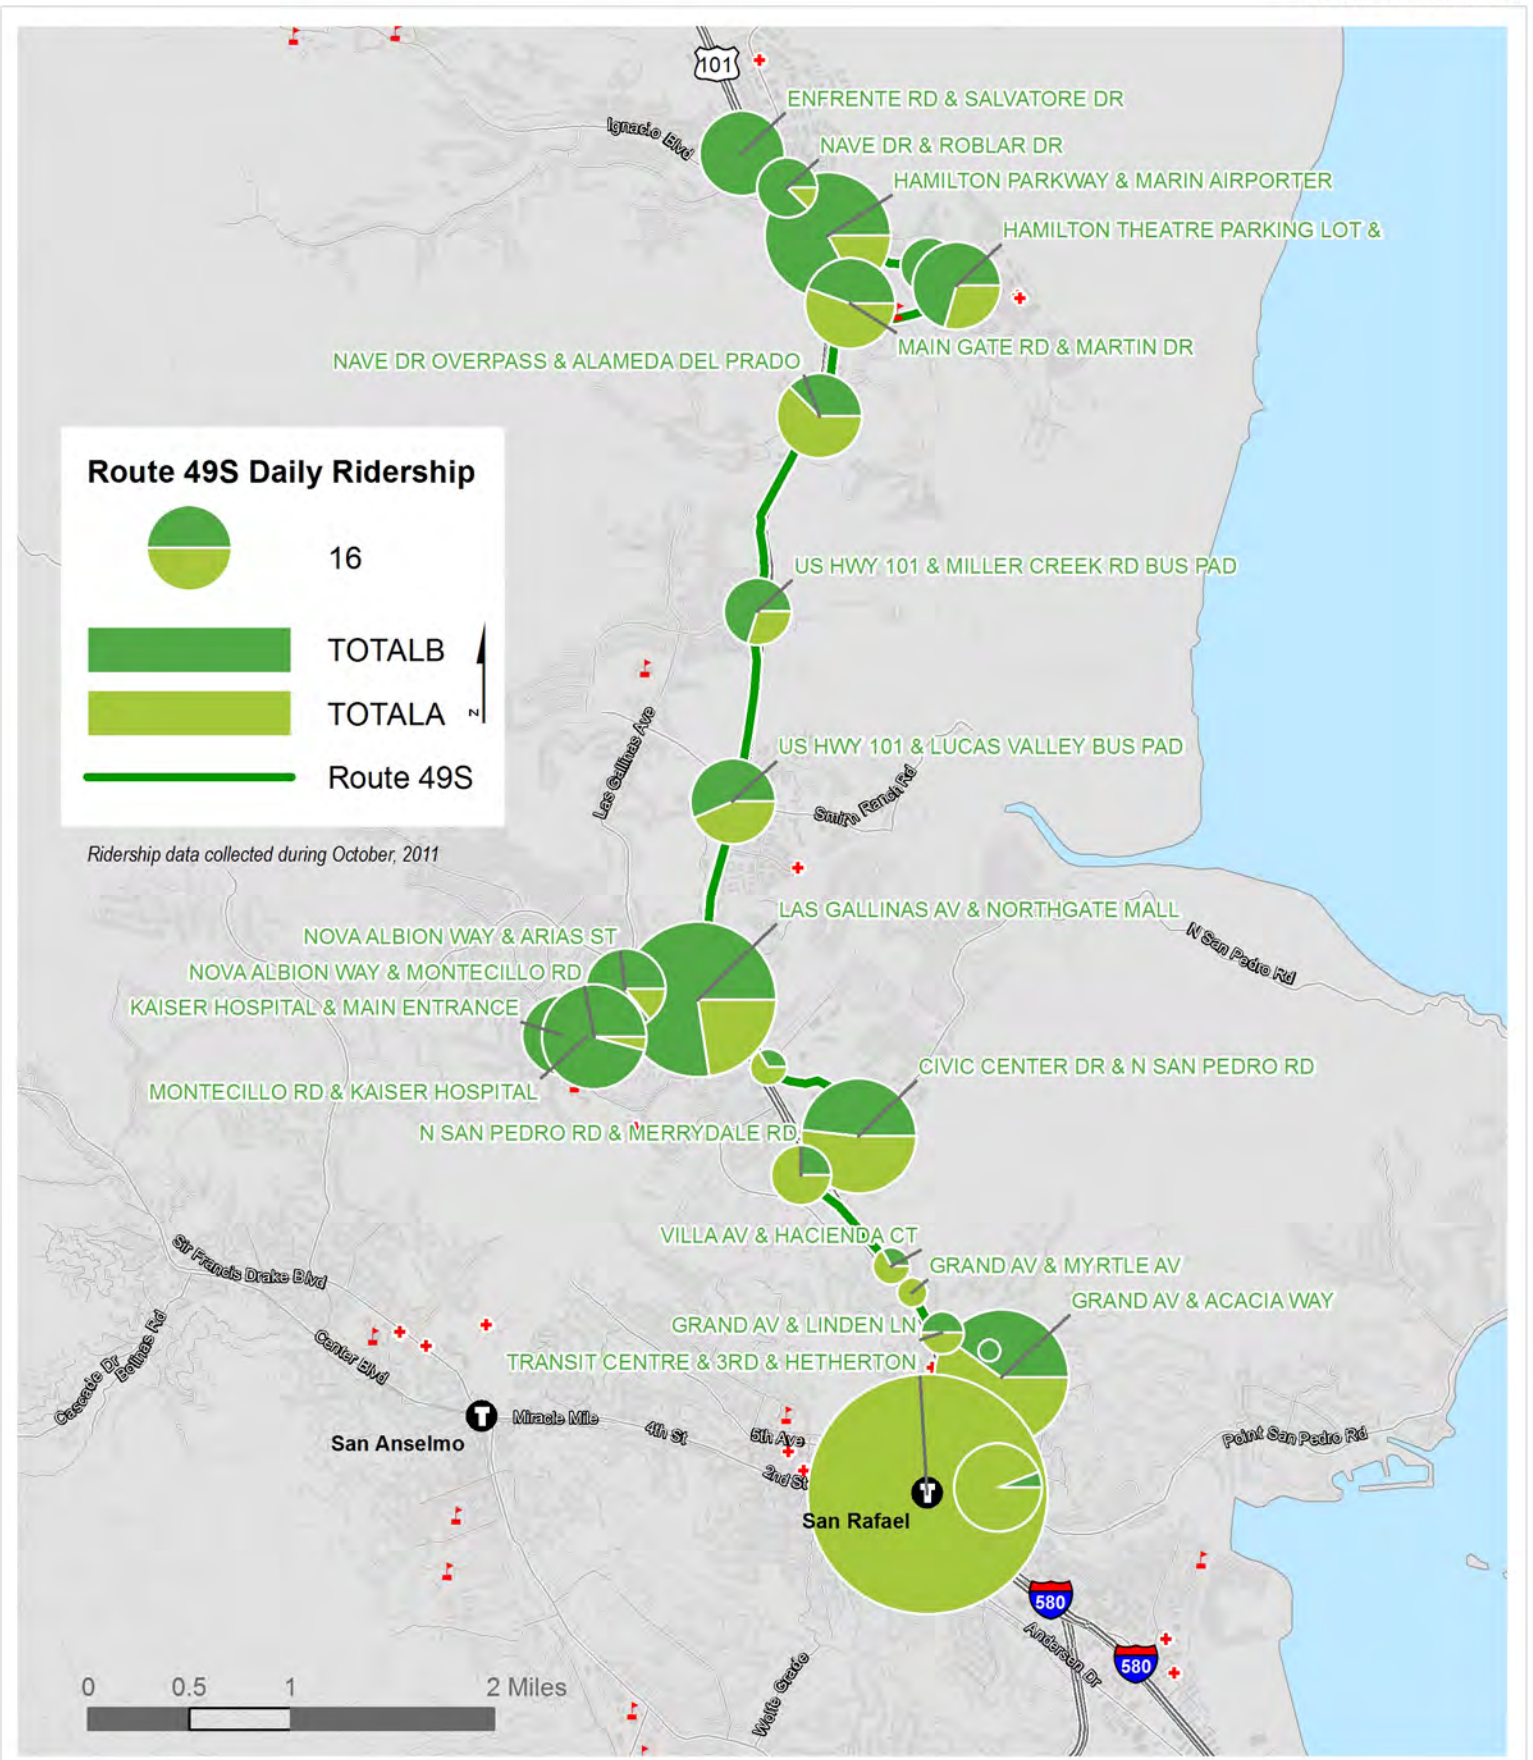

Route Route 49 NB - Saturday
Max Load Chart

Route 49 SB - Saturday
Max Load Chart

Route Route 49 NB - Sunday
Max Load Chart

Route Route 49 SB - Sunday

Max Load Chart

ROUTE 49 NORTHBOUND

Saturday

Total B = Total Boardings; Total A = Total Alightings

ROUTE 49 SOUTHBOUND

Weekday

Total B = Total Boardings; Total A = Total Alightings

ROUTE 49 NORTHBOUND

Sunday

Total B = Total Boardings; Total A = Total Alightings

ROUTE 49 SOUTHBOUND

Sunday

Total B = Total Boardings; Total A = Total Alightings