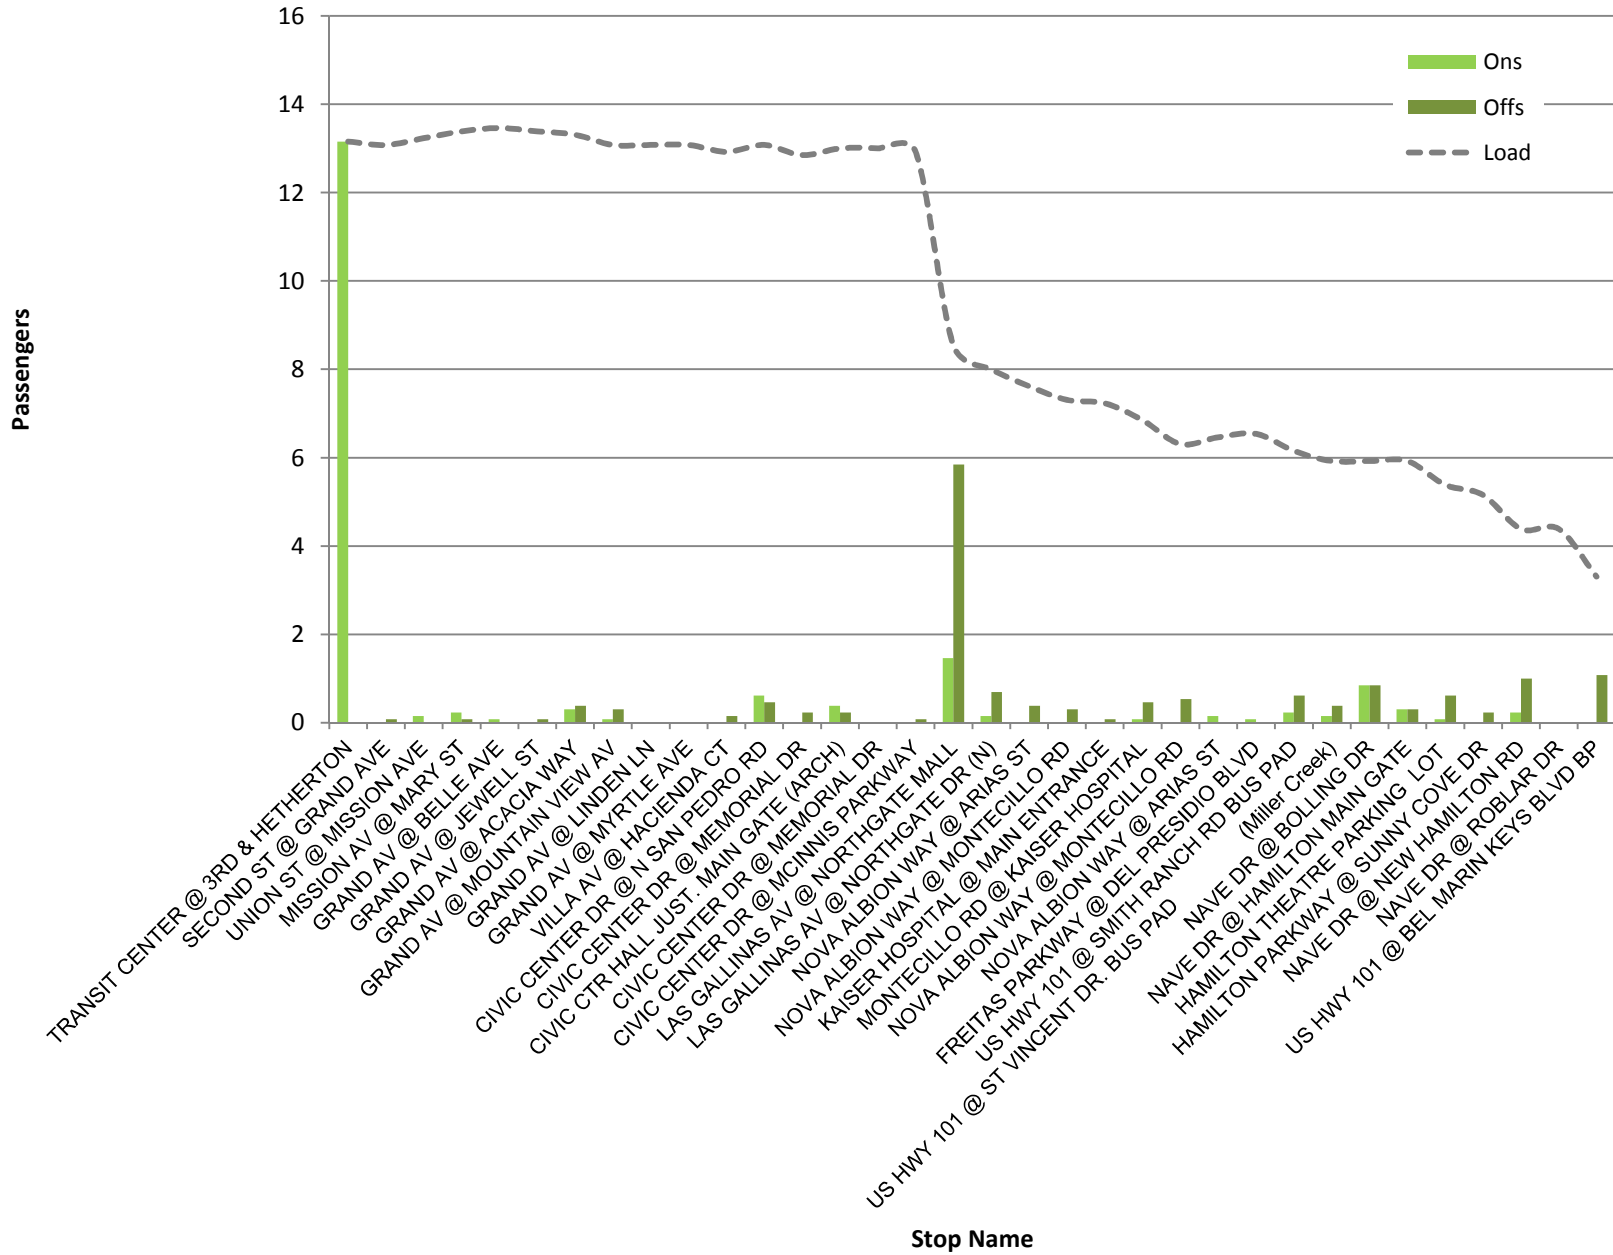

Route Route 49 NB - Saturday
Max Load Chart

Route 49 SB - Saturday
Max Load Chart

Route Route 49 NB - Sunday
Max Load Chart

Route Route 49 SB - Sunday

Max Load Chart

ROUTE 49 NORTHBOUND

Saturday

Total B = Total Boardings; Total A = Total Alightings

ROUTE 49 SOUTHBOUND

Weekday

Total B = Total Boardings; Total A = Total Alightings

ROUTE 49 NORTHBOUND

Sunday

Total B = Total Boardings; Total A = Total Alightings

ROUTE 49 SOUTHBOUND

Sunday

Total B = Total Boardings; Total A = Total Alightings