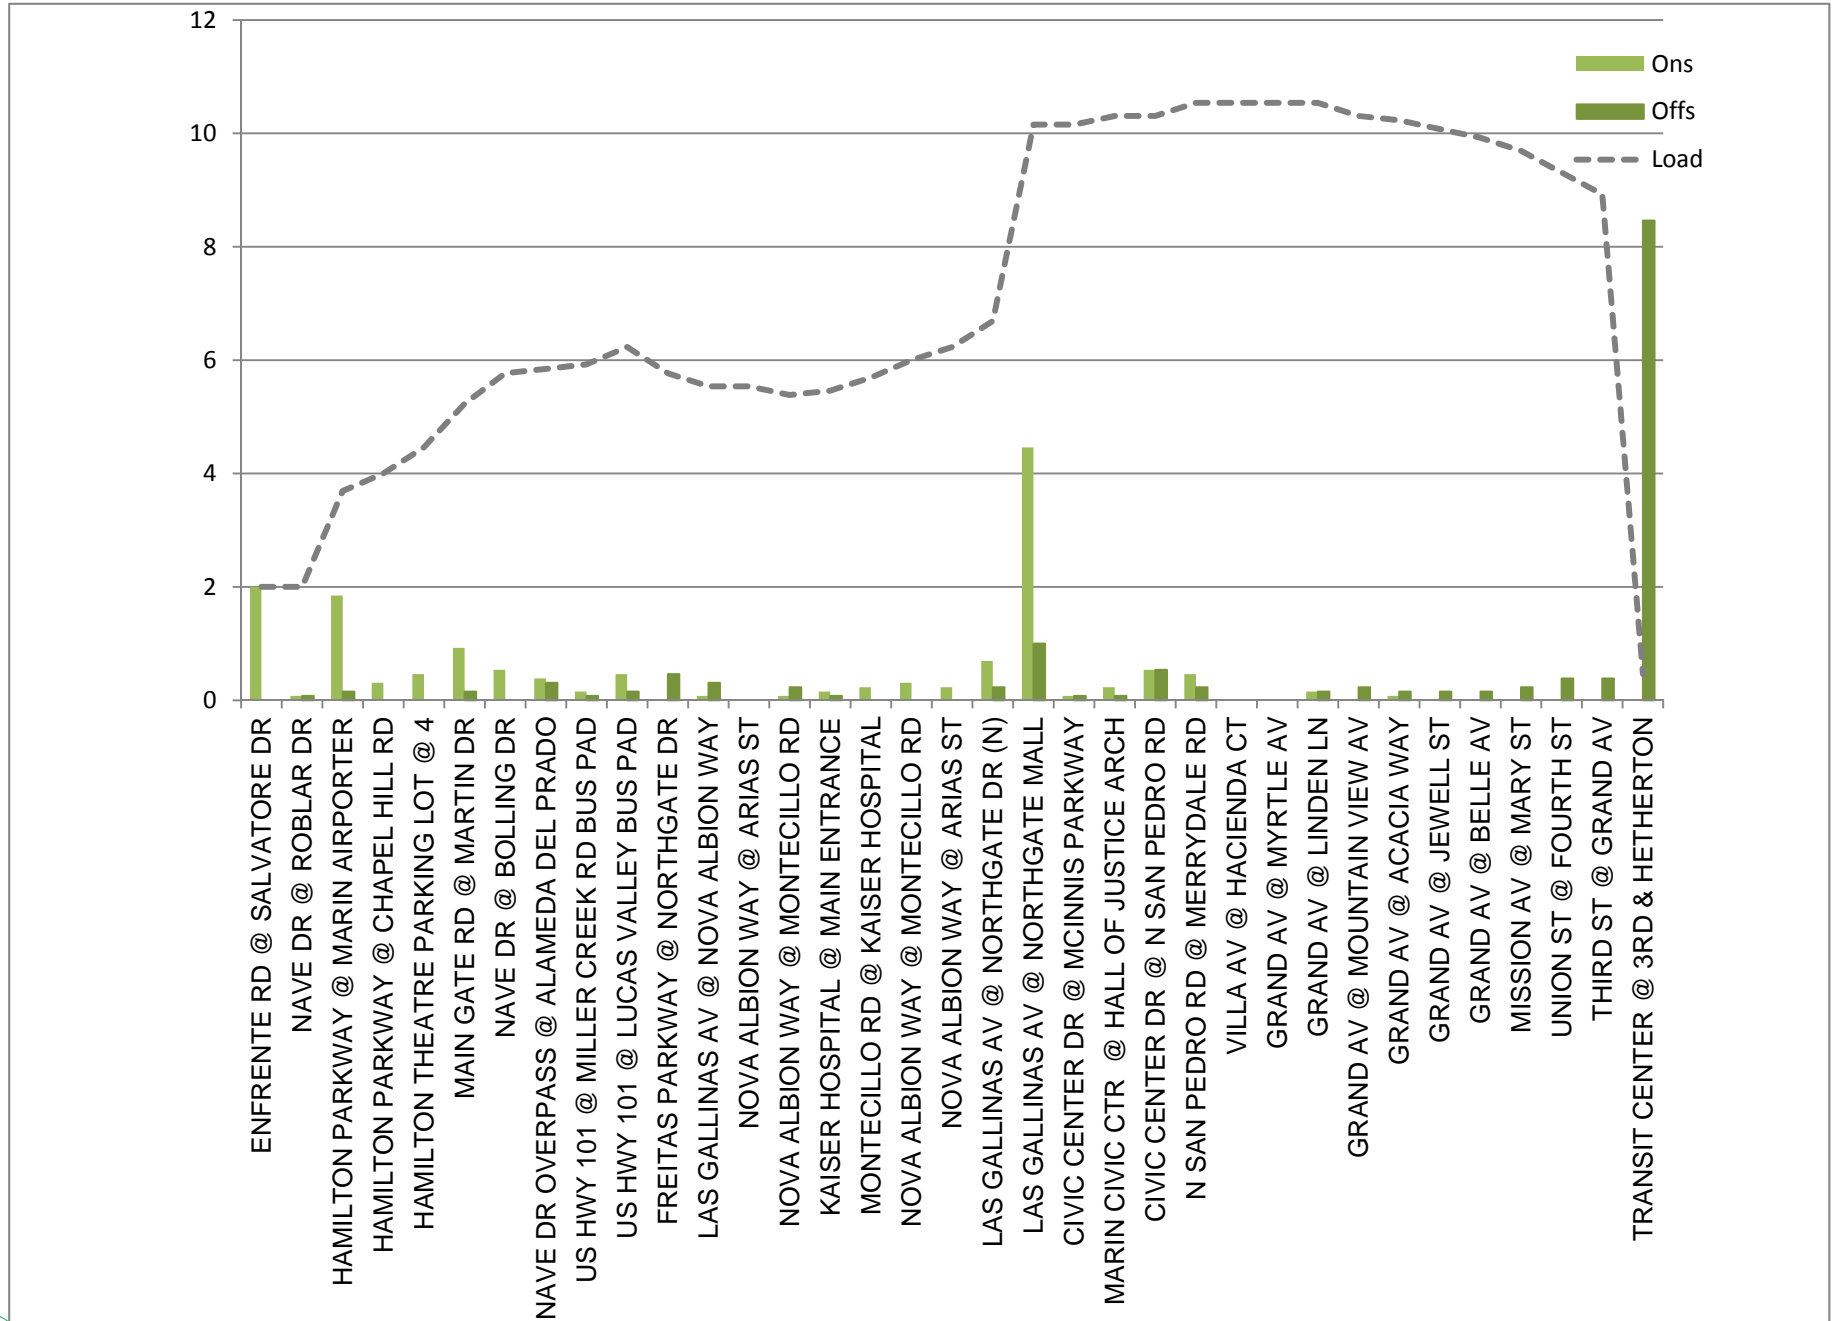

Route Route 49 NB - Saturday
Max Load Chart

Route 49 SB - Saturday
Max Load Chart

Route Route 49 NB - Sunday
Max Load Chart

Route Route 49 SB - Sunday

Max Load Chart

ROUTE 49 NORTHBOUND

Saturday

Total B = Total Boardings; Total A = Total Alightings

ROUTE 49 SOUTHBOUND

Weekday

Total B = Total Boardings; Total A = Total Alightings

ROUTE 49 NORTHBOUND

Sunday

Total B = Total Boardings; Total A = Total Alightings

ROUTE 49 SOUTHBOUND

Sunday

Total B = Total Boardings; Total A = Total Alightings