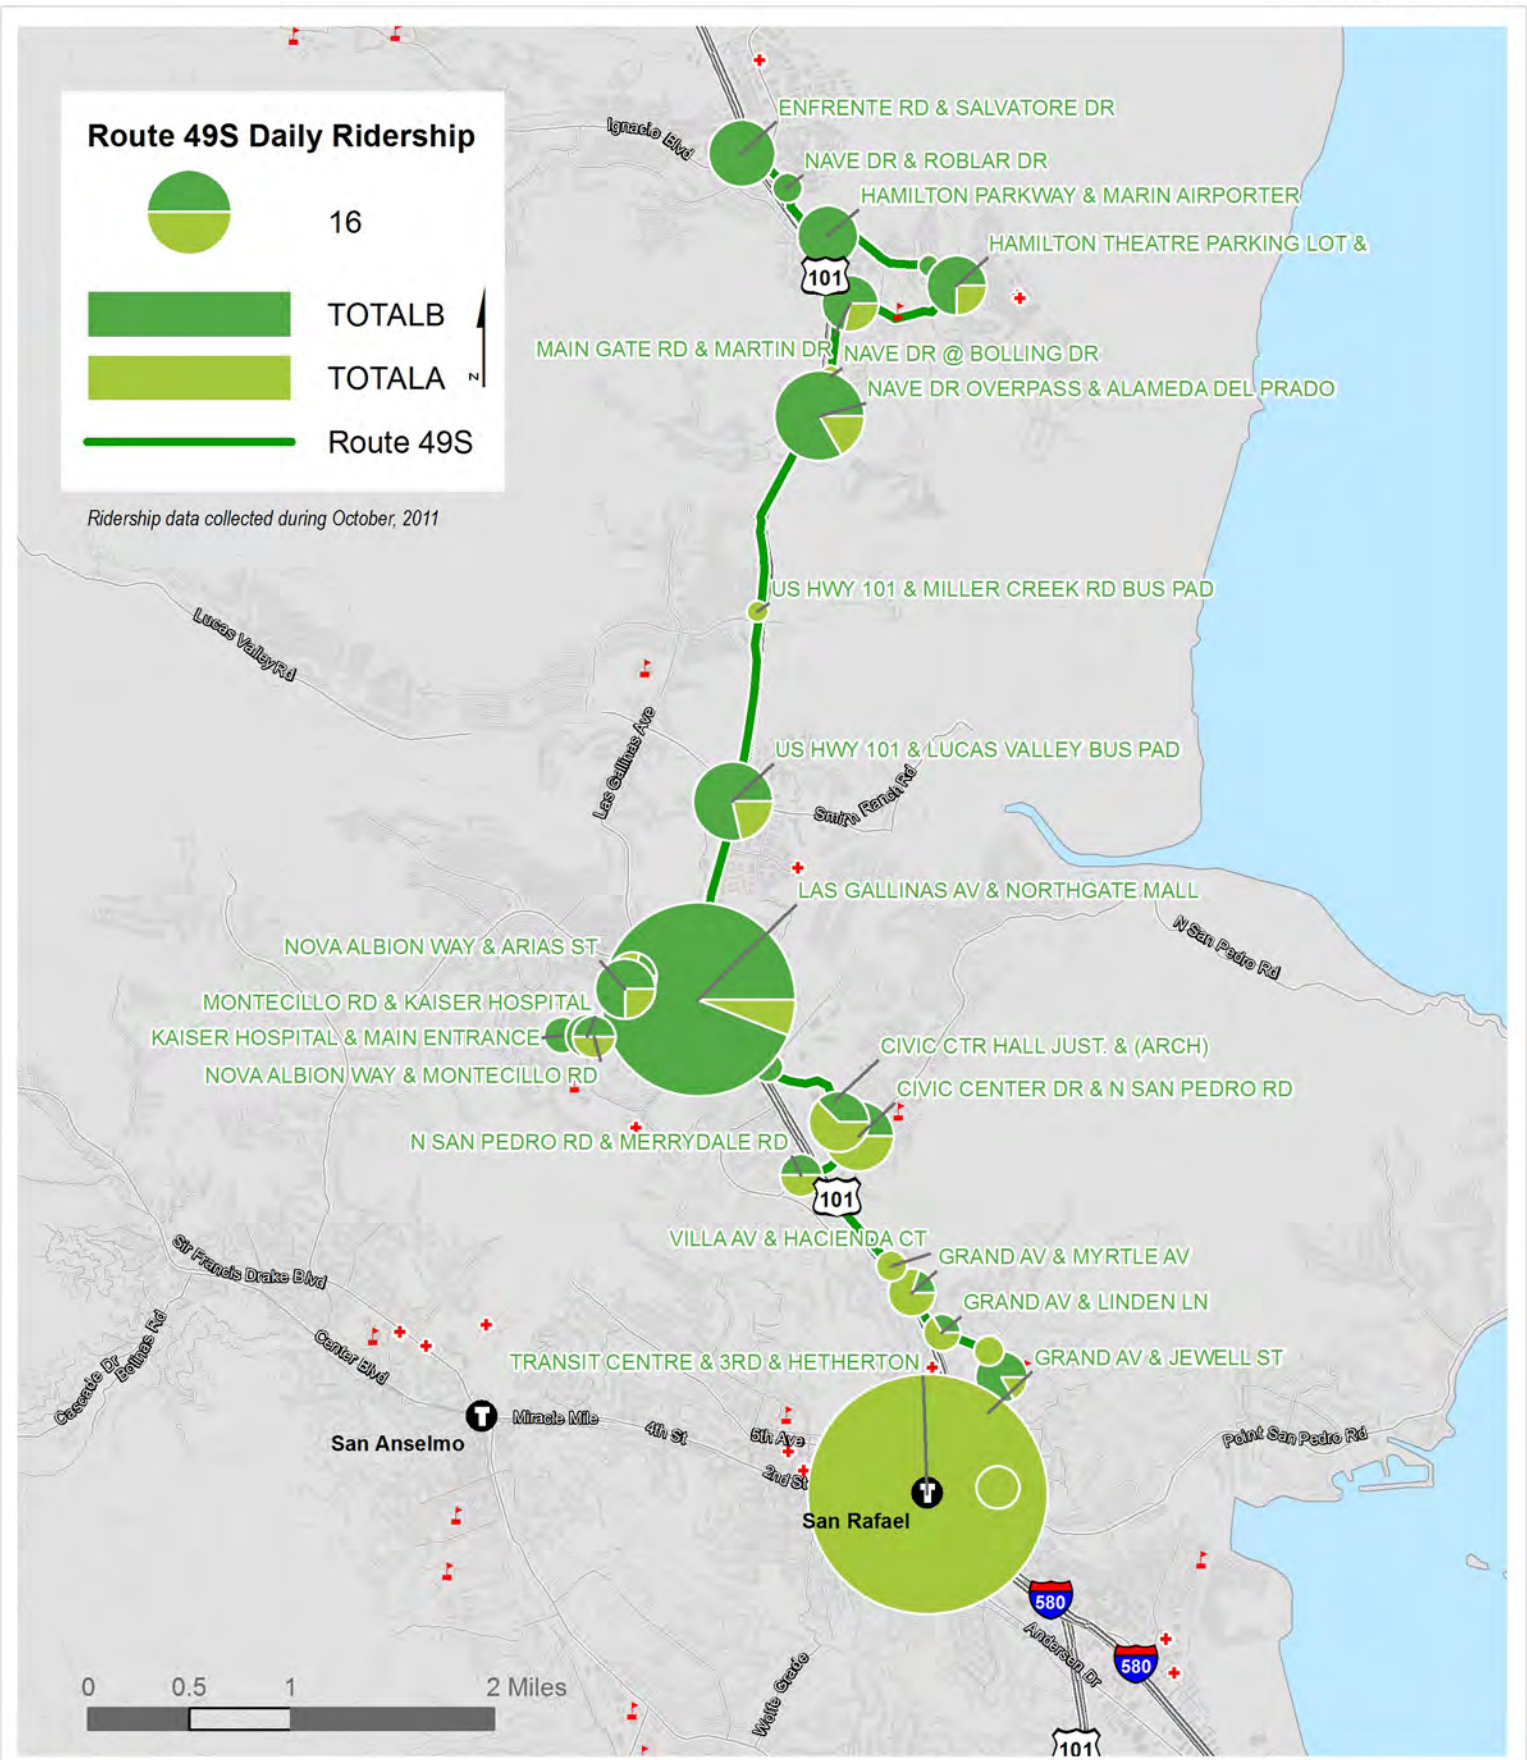

Route Route 49 NB - Saturday
Max Load Chart

Route 49 SB - Saturday
Max Load Chart

Route Route 49 NB - Sunday
Max Load Chart

Route Route 49 SB - Sunday

Max Load Chart

ROUTE 49 NORTHBOUND

Saturday

Total B = Total Boardings; Total A = Total Alightings

ROUTE 49 SOUTHBOUND

Weekday

Total B = Total Boardings; Total A = Total Alightings

ROUTE 49 NORTHBOUND

Sunday

Total B = Total Boardings; Total A = Total Alightings

ROUTE 49 SOUTHBOUND

Sunday

Total B = Total Boardings; Total A = Total Alightings