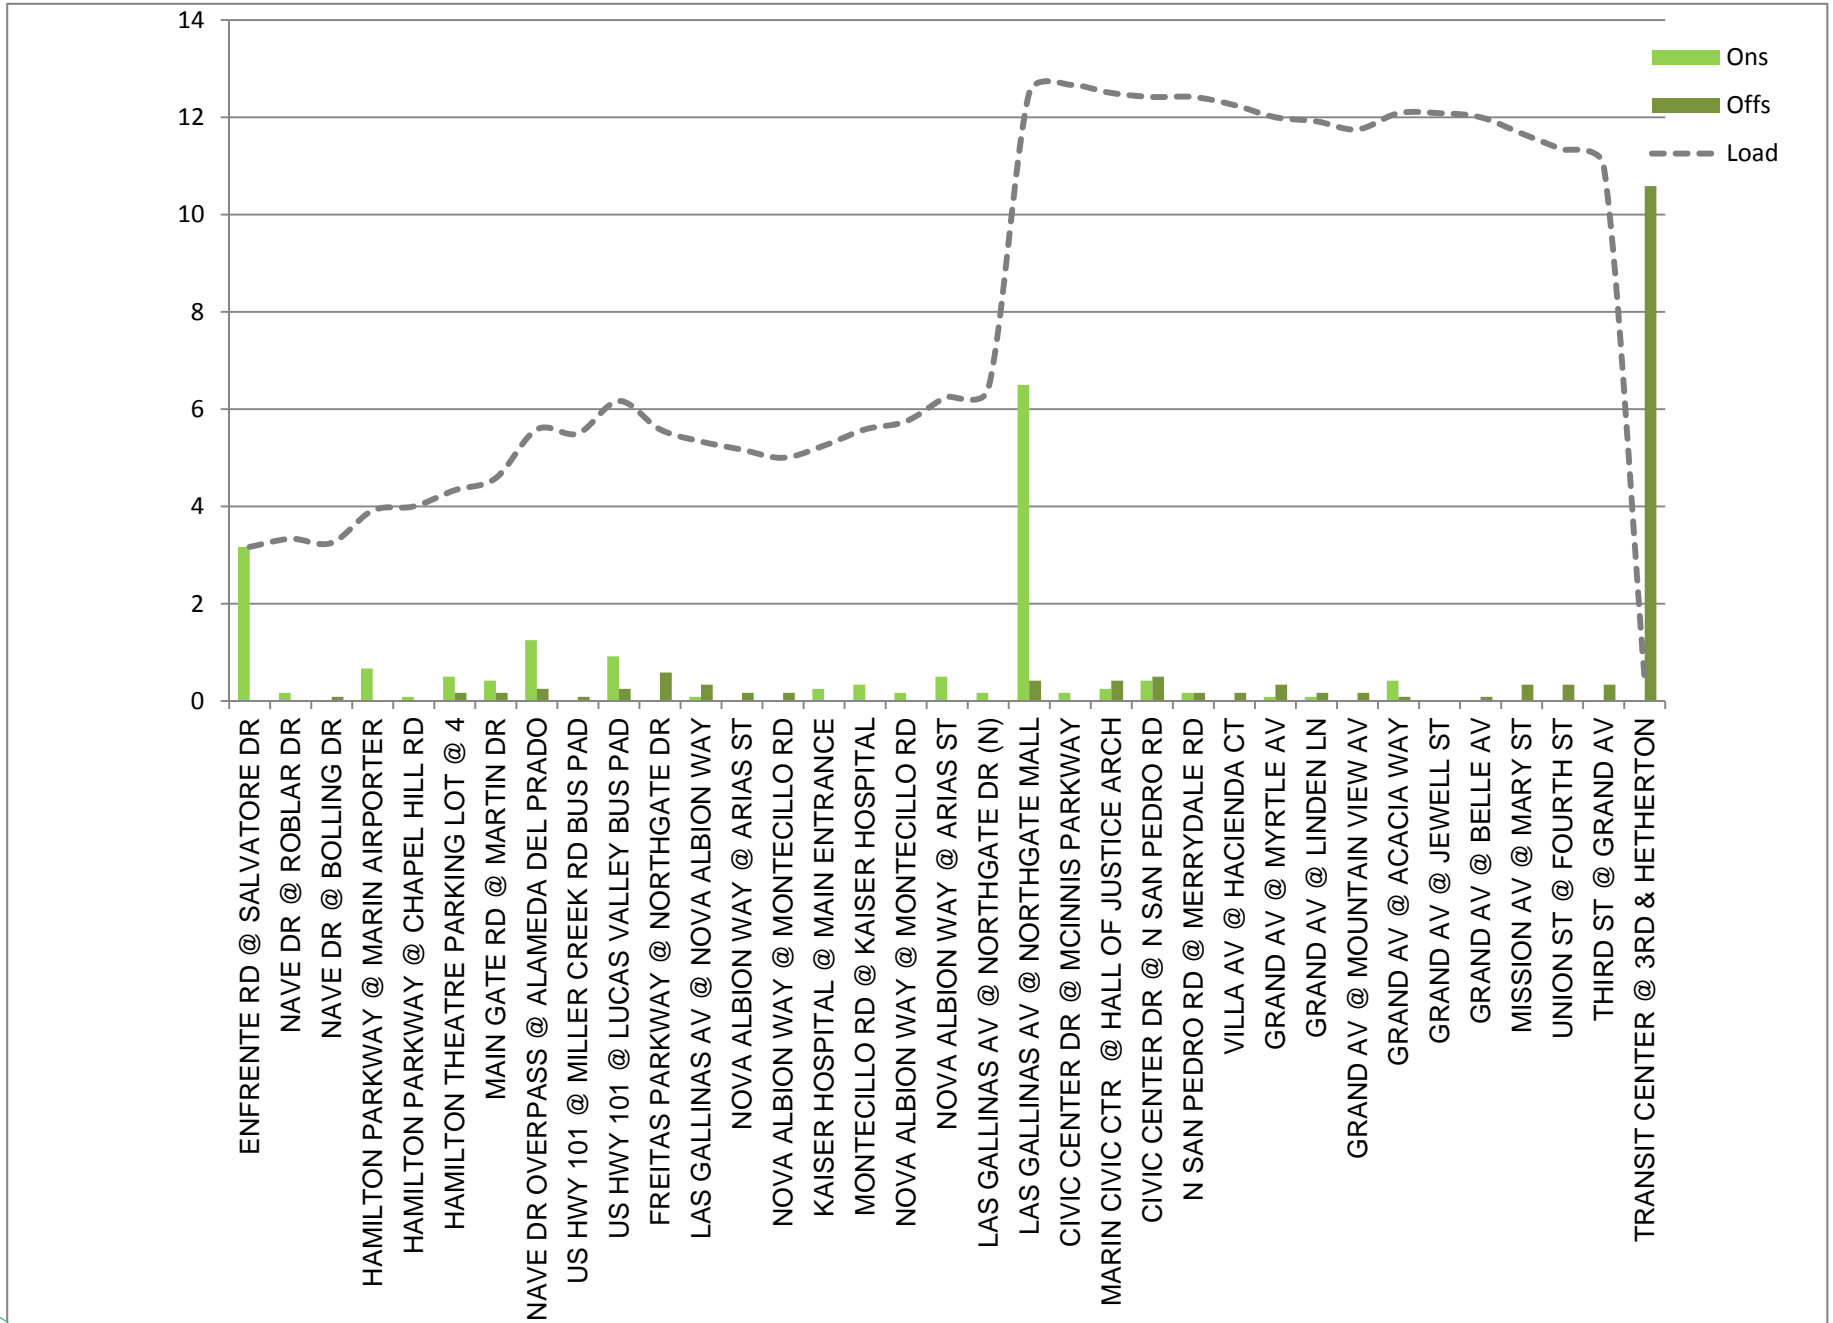

Route Route 49 NB - Saturday
Max Load Chart

Route 49 SB - Saturday
Max Load Chart

Route Route 49 NB - Sunday
Max Load Chart

Route Route 49 SB - Sunday

Max Load Chart

ROUTE 49 NORTHBOUND

Saturday

Total B = Total Boardings; Total A = Total Alightings

ROUTE 49 SOUTHBOUND

Weekday

Total B = Total Boardings; Total A = Total Alightings

ROUTE 49 NORTHBOUND

Sunday

Total B = Total Boardings; Total A = Total Alightings

ROUTE 49 SOUTHBOUND

Sunday

Total B = Total Boardings; Total A = Total Alightings