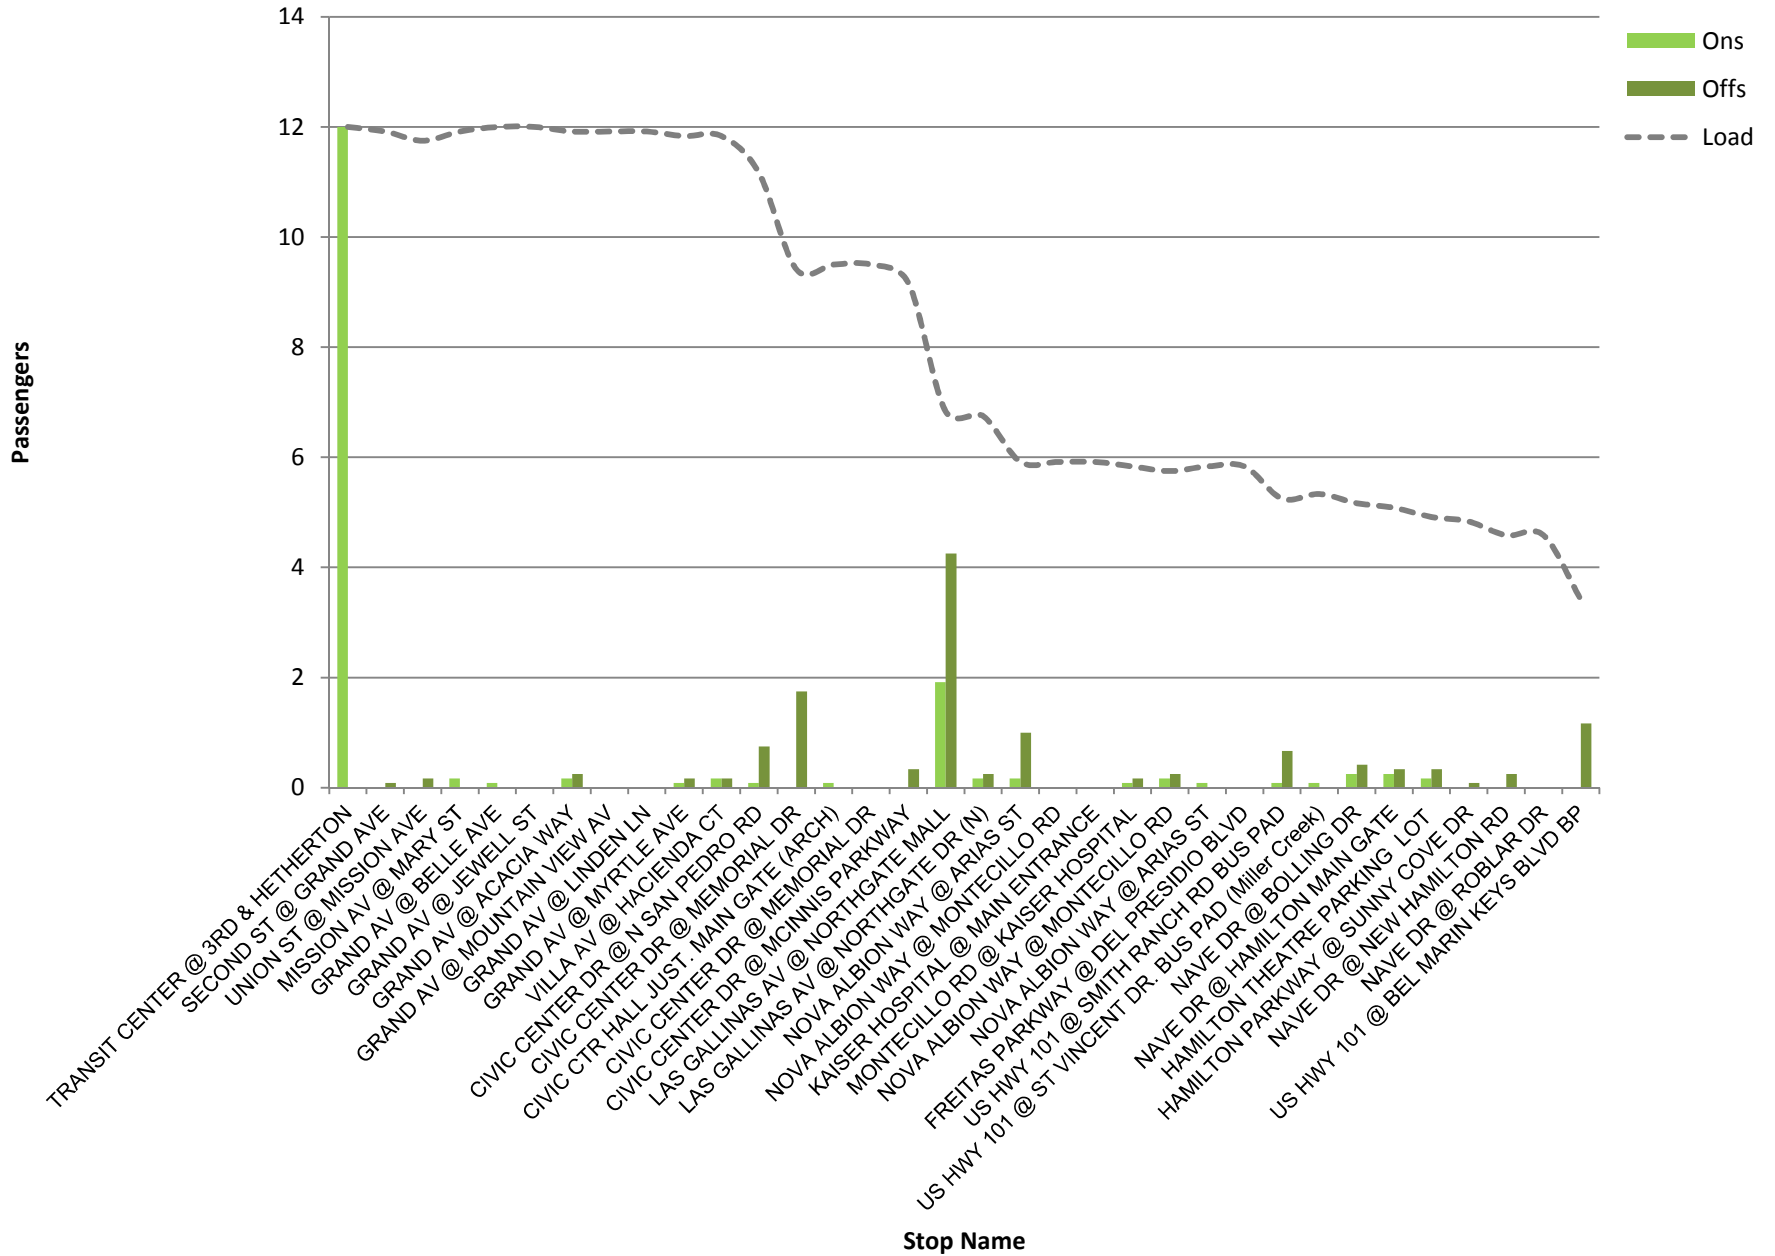

Route Route 49 NB - Saturday
Max Load Chart

Route 49 SB - Saturday
Max Load Chart

Route Route 49 NB - Sunday
Max Load Chart

Route Route 49 SB - Sunday

Max Load Chart

ROUTE 49 NORTHBOUND

Saturday

Total B = Total Boardings; Total A = Total Alightings

ROUTE 49 SOUTHBOUND

Weekday

Total B = Total Boardings; Total A = Total Alightings

ROUTE 49 NORTHBOUND

Sunday

Total B = Total Boardings; Total A = Total Alightings

ROUTE 49 SOUTHBOUND

Sunday

Total B = Total Boardings; Total A = Total Alightings