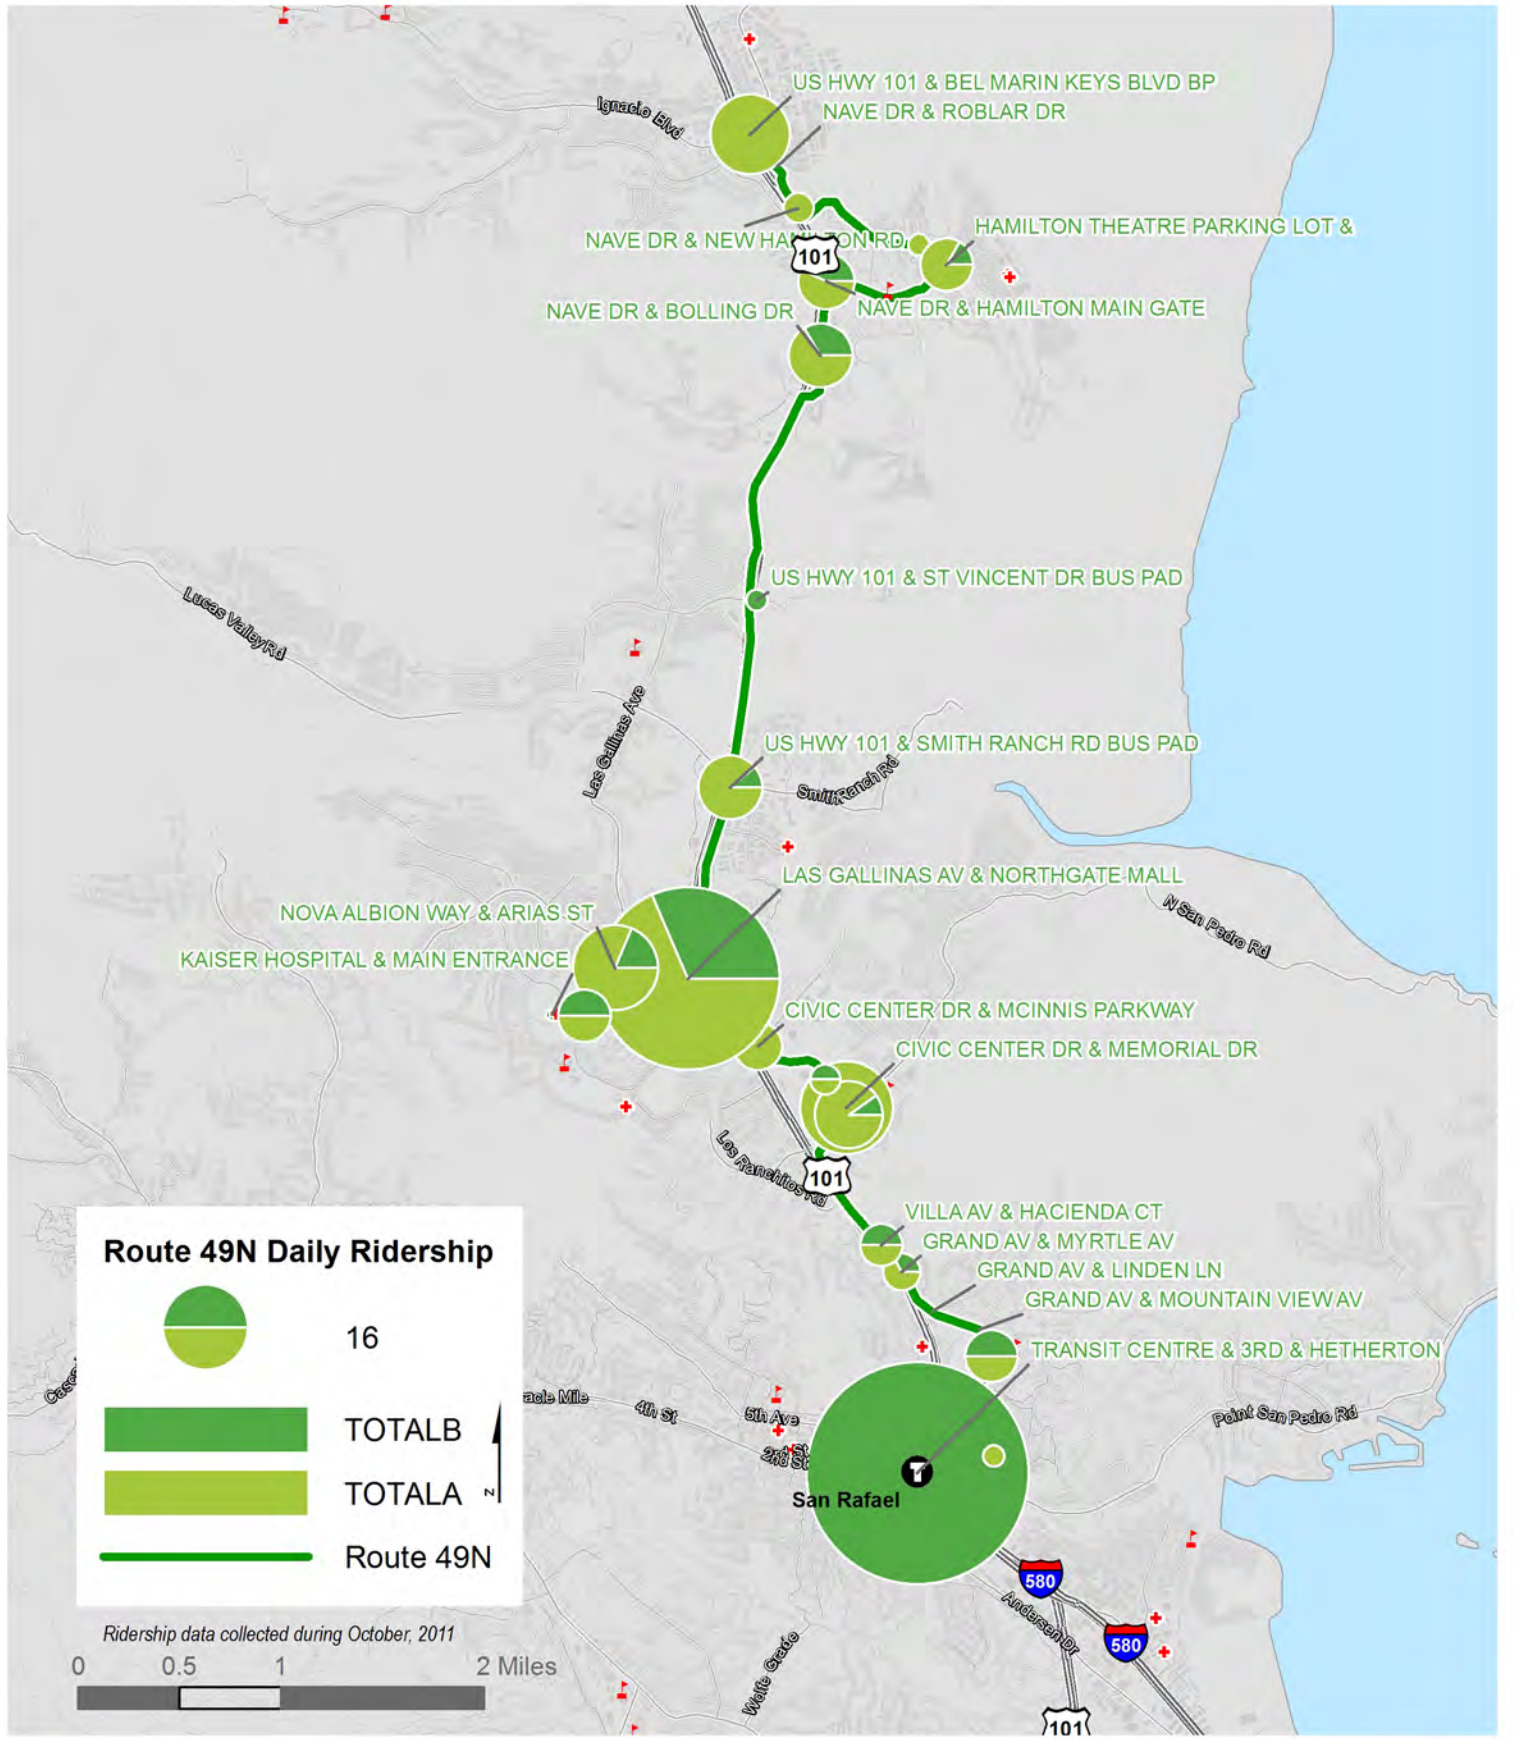

Route Route 49 NB - Saturday
Max Load Chart

Route 49 SB - Saturday
Max Load Chart

Route Route 49 NB - Sunday
Max Load Chart

Route Route 49 SB - Sunday

Max Load Chart

ROUTE 49 NORTHBOUND

Saturday

Total B = Total Boardings; Total A = Total Alightings

ROUTE 49 SOUTHBOUND

Weekday

Total B = Total Boardings; Total A = Total Alightings

ROUTE 49 NORTHBOUND

Sunday

Total B = Total Boardings; Total A = Total Alightings

ROUTE 49 SOUTHBOUND

Sunday

Total B = Total Boardings; Total A = Total Alightings