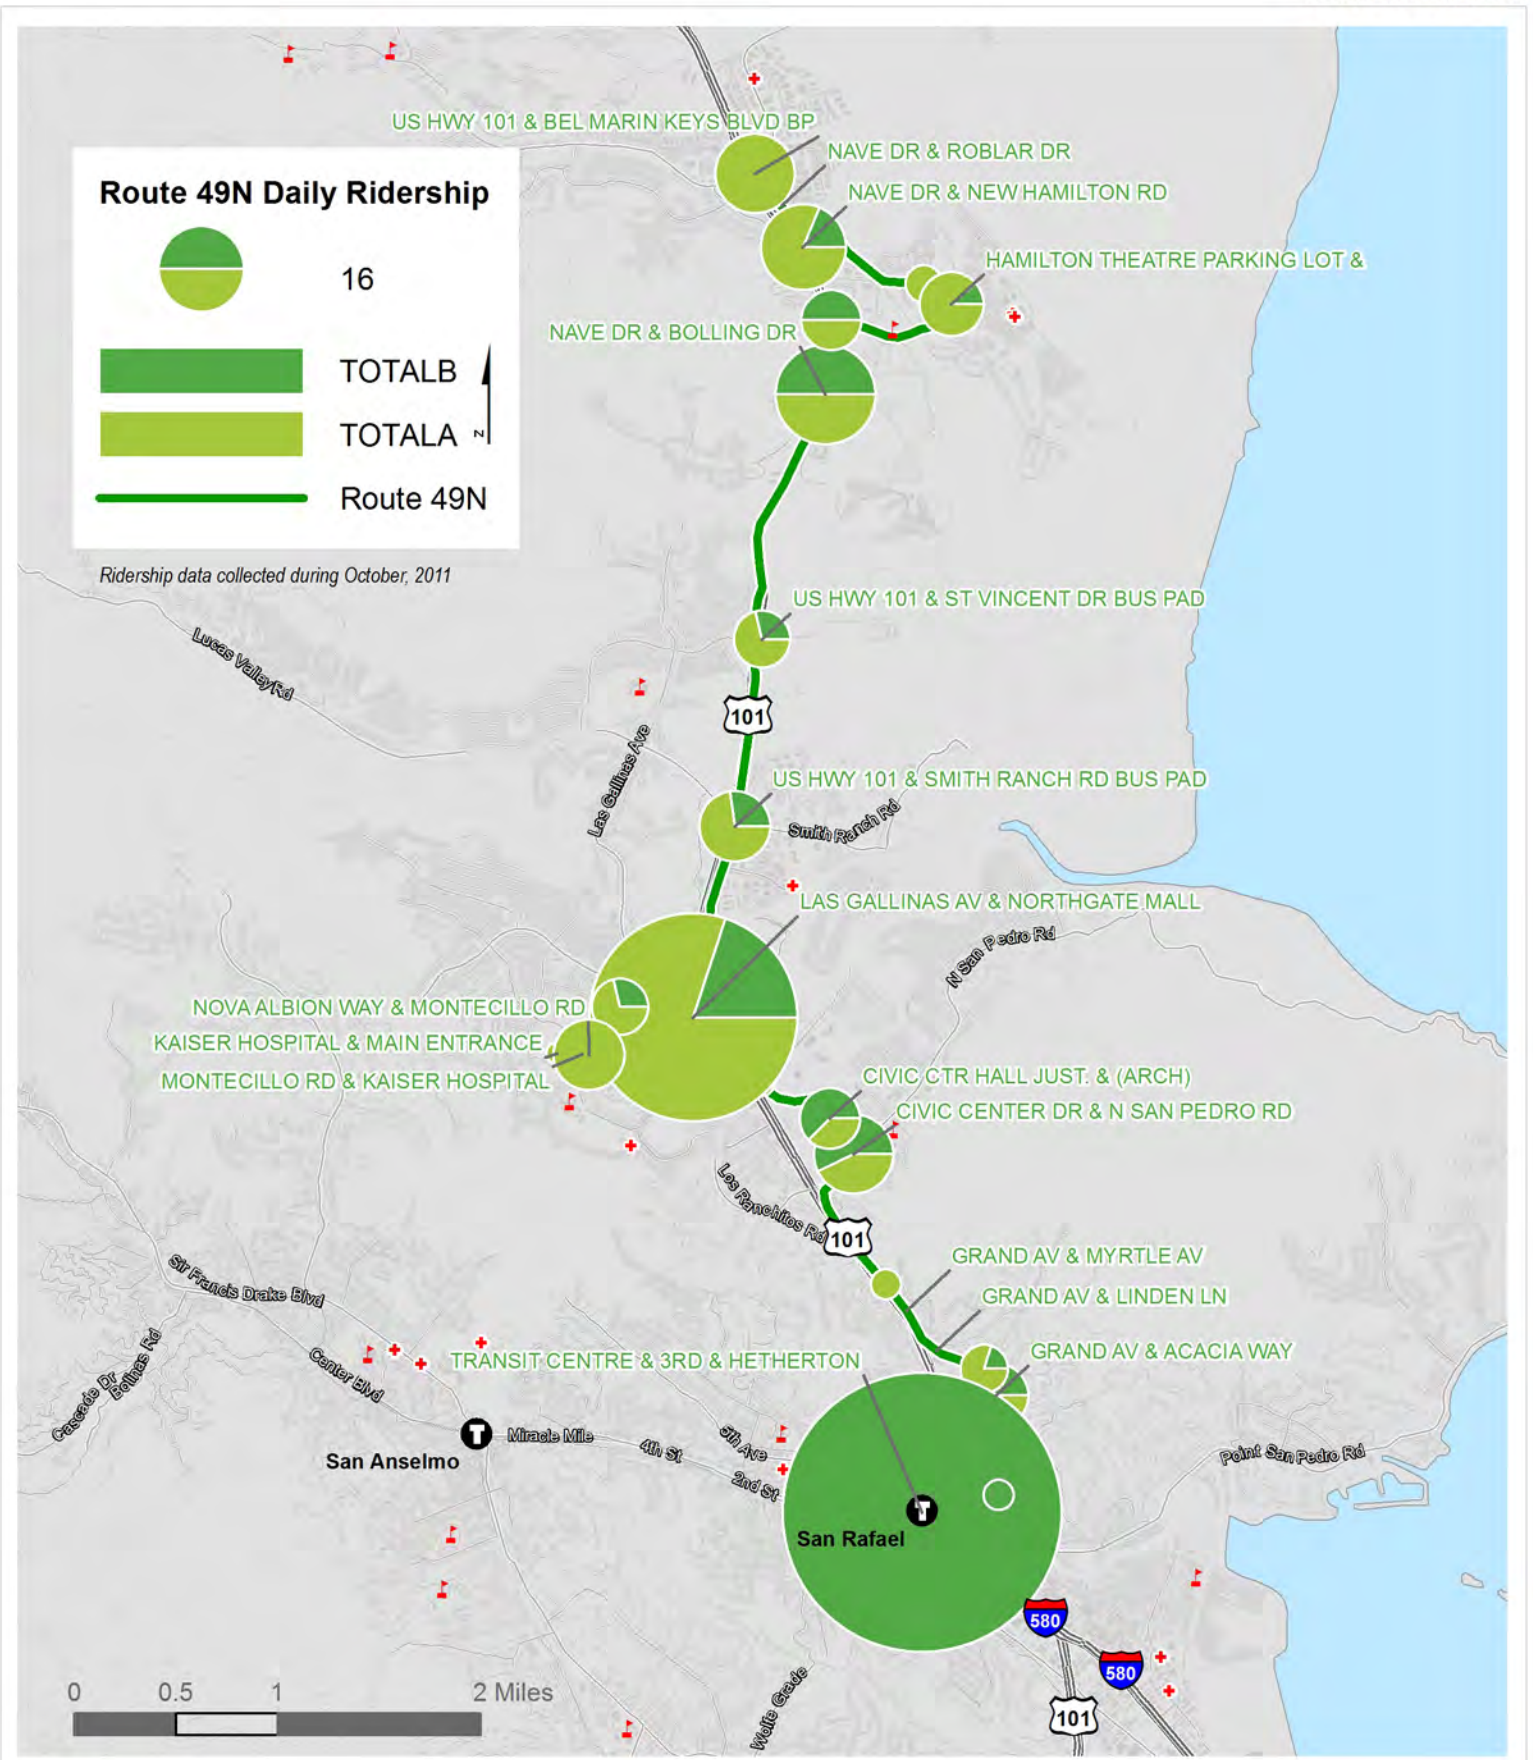

Route Route 49 NB - Saturday
Max Load Chart

Route 49 SB - Saturday
Max Load Chart

Route Route 49 NB - Sunday
Max Load Chart

Route Route 49 SB - Sunday

Max Load Chart

ROUTE 49 NORTHBOUND

Saturday

Total B = Total Boardings; Total A = Total Alightings

ROUTE 49 SOUTHBOUND

Weekday

Total B = Total Boardings; Total A = Total Alightings

ROUTE 49 NORTHBOUND

Sunday

Total B = Total Boardings; Total A = Total Alightings

ROUTE 49 SOUTHBOUND

Sunday

Total B = Total Boardings; Total A = Total Alightings