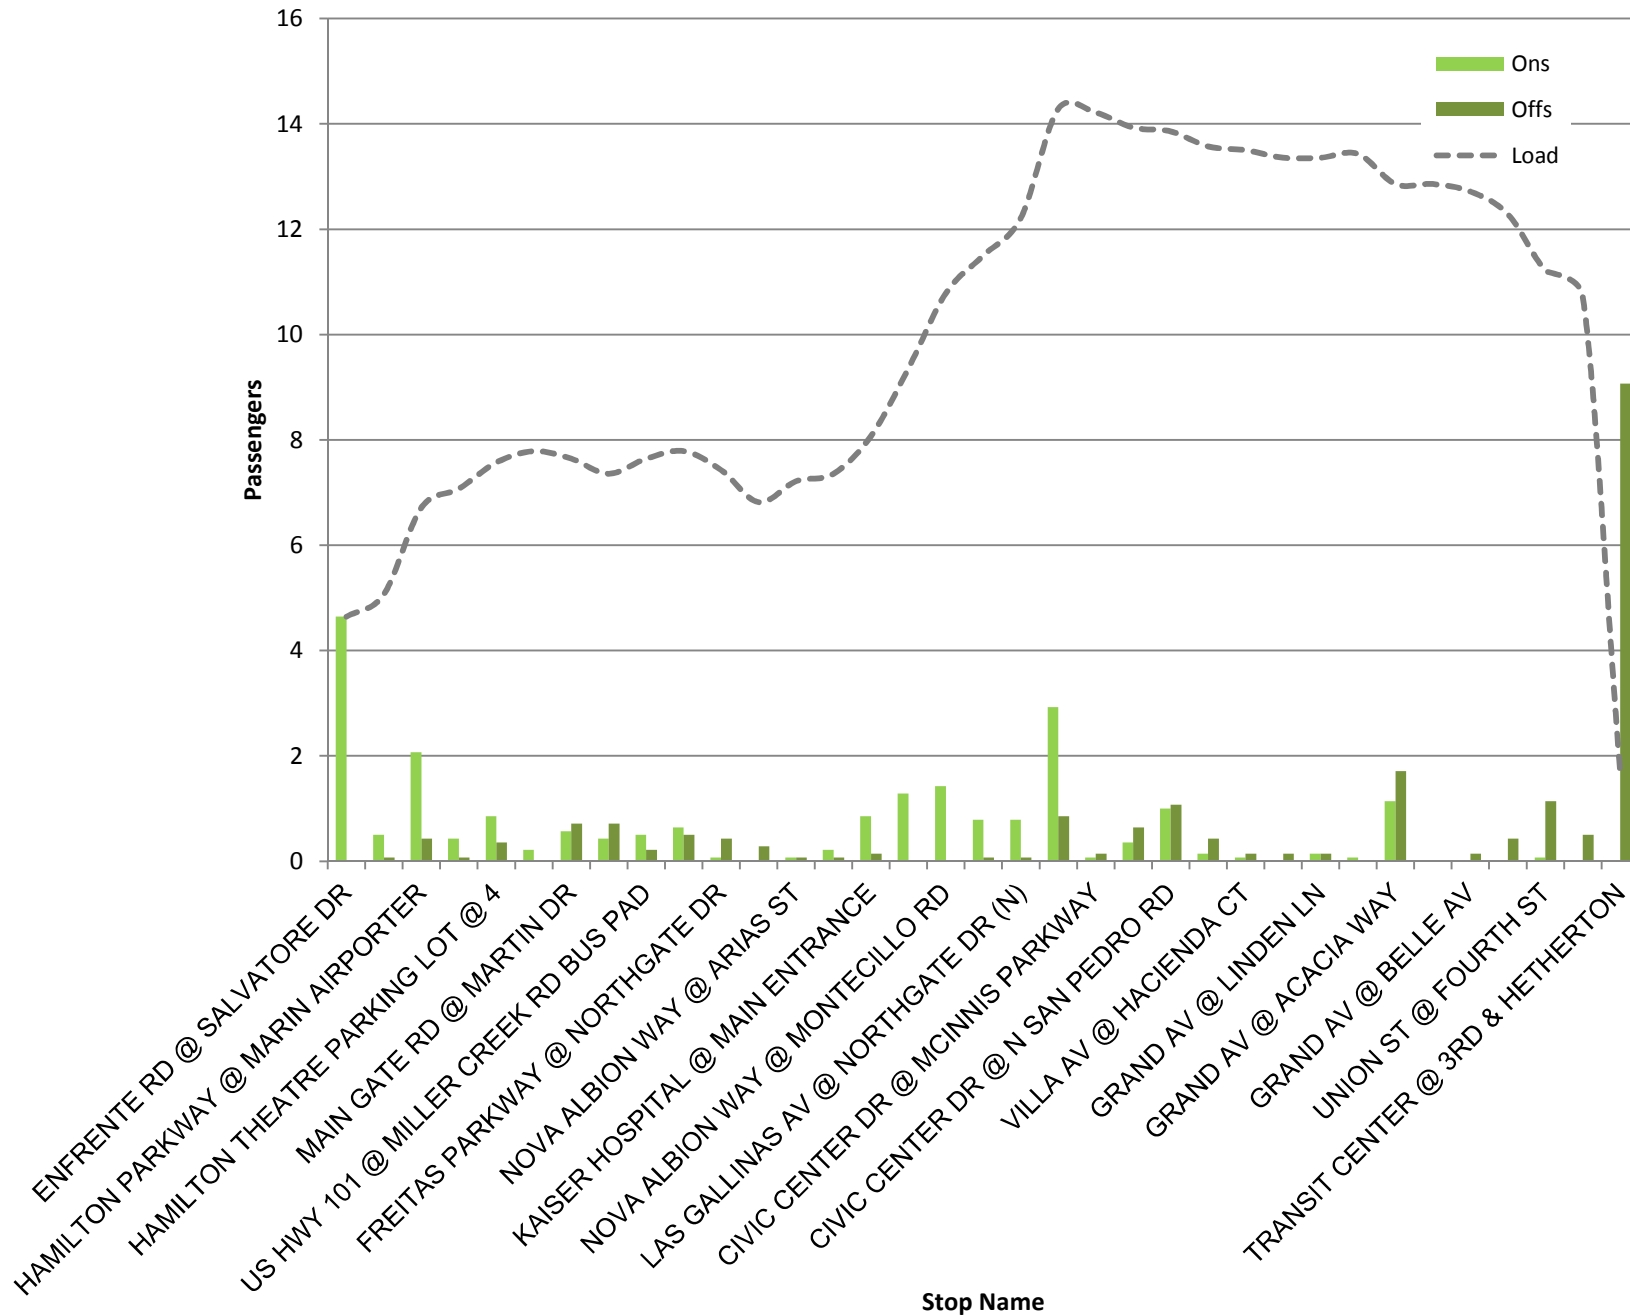

Route Route 49 NB - Mon - Fri  
Max Load Chart

Route Route 49 SB - Mon - Fri

Max Load Chart

ROUTE 49 NORTHBOUND

Weekday

Total B = Total Boardings; Total A = Total Alightings

**ROUTE 49 SOUTHBOUND**

*Weekday*

Total B = Total Boardings; Total A = Total Alightings