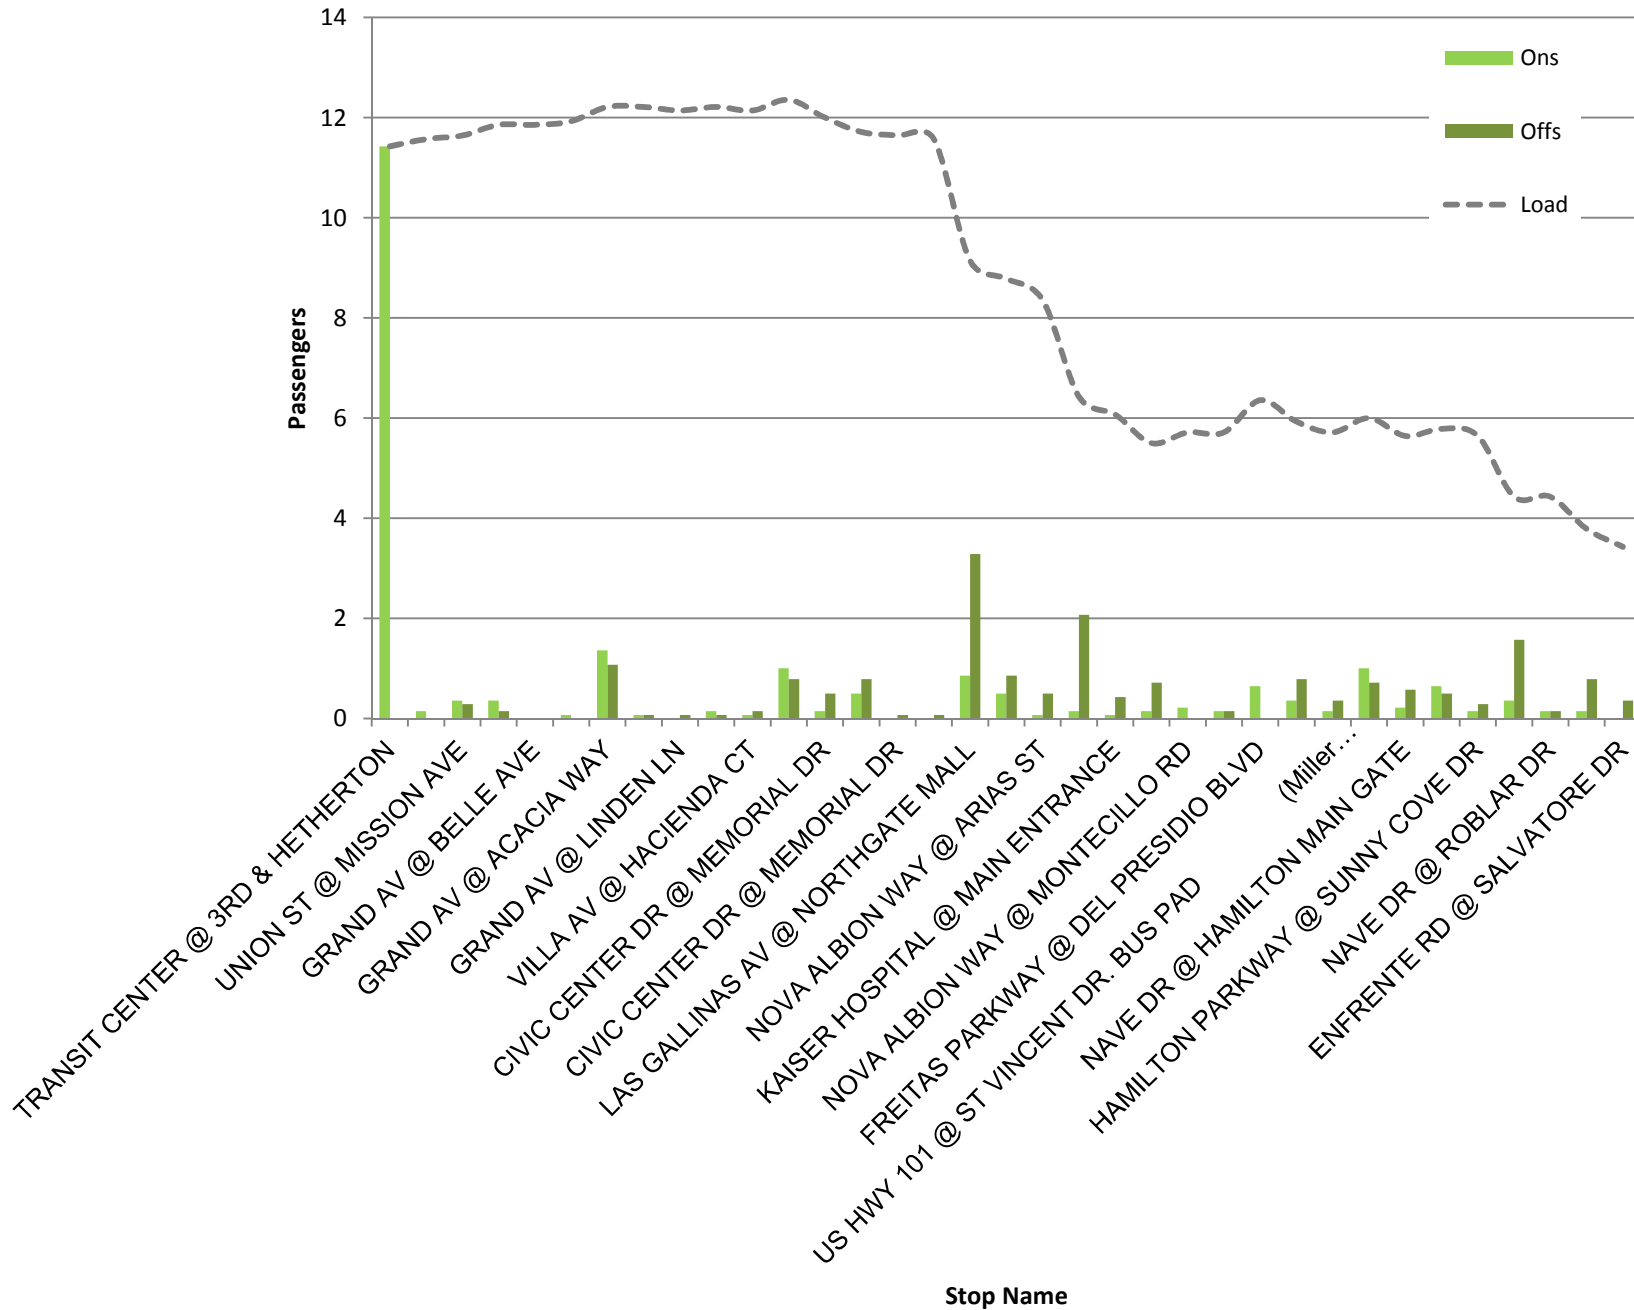

Route Route 49 NB - Mon - Fri  
Max Load Chart

Route Route 49 SB - Mon - Fri

Max Load Chart

ROUTE 49 NORTHBOUND

Weekday

Total B = Total Boardings; Total A = Total Alightings

**ROUTE 49 SOUTHBOUND**

*Weekday*

Total B = Total Boardings; Total A = Total Alightings