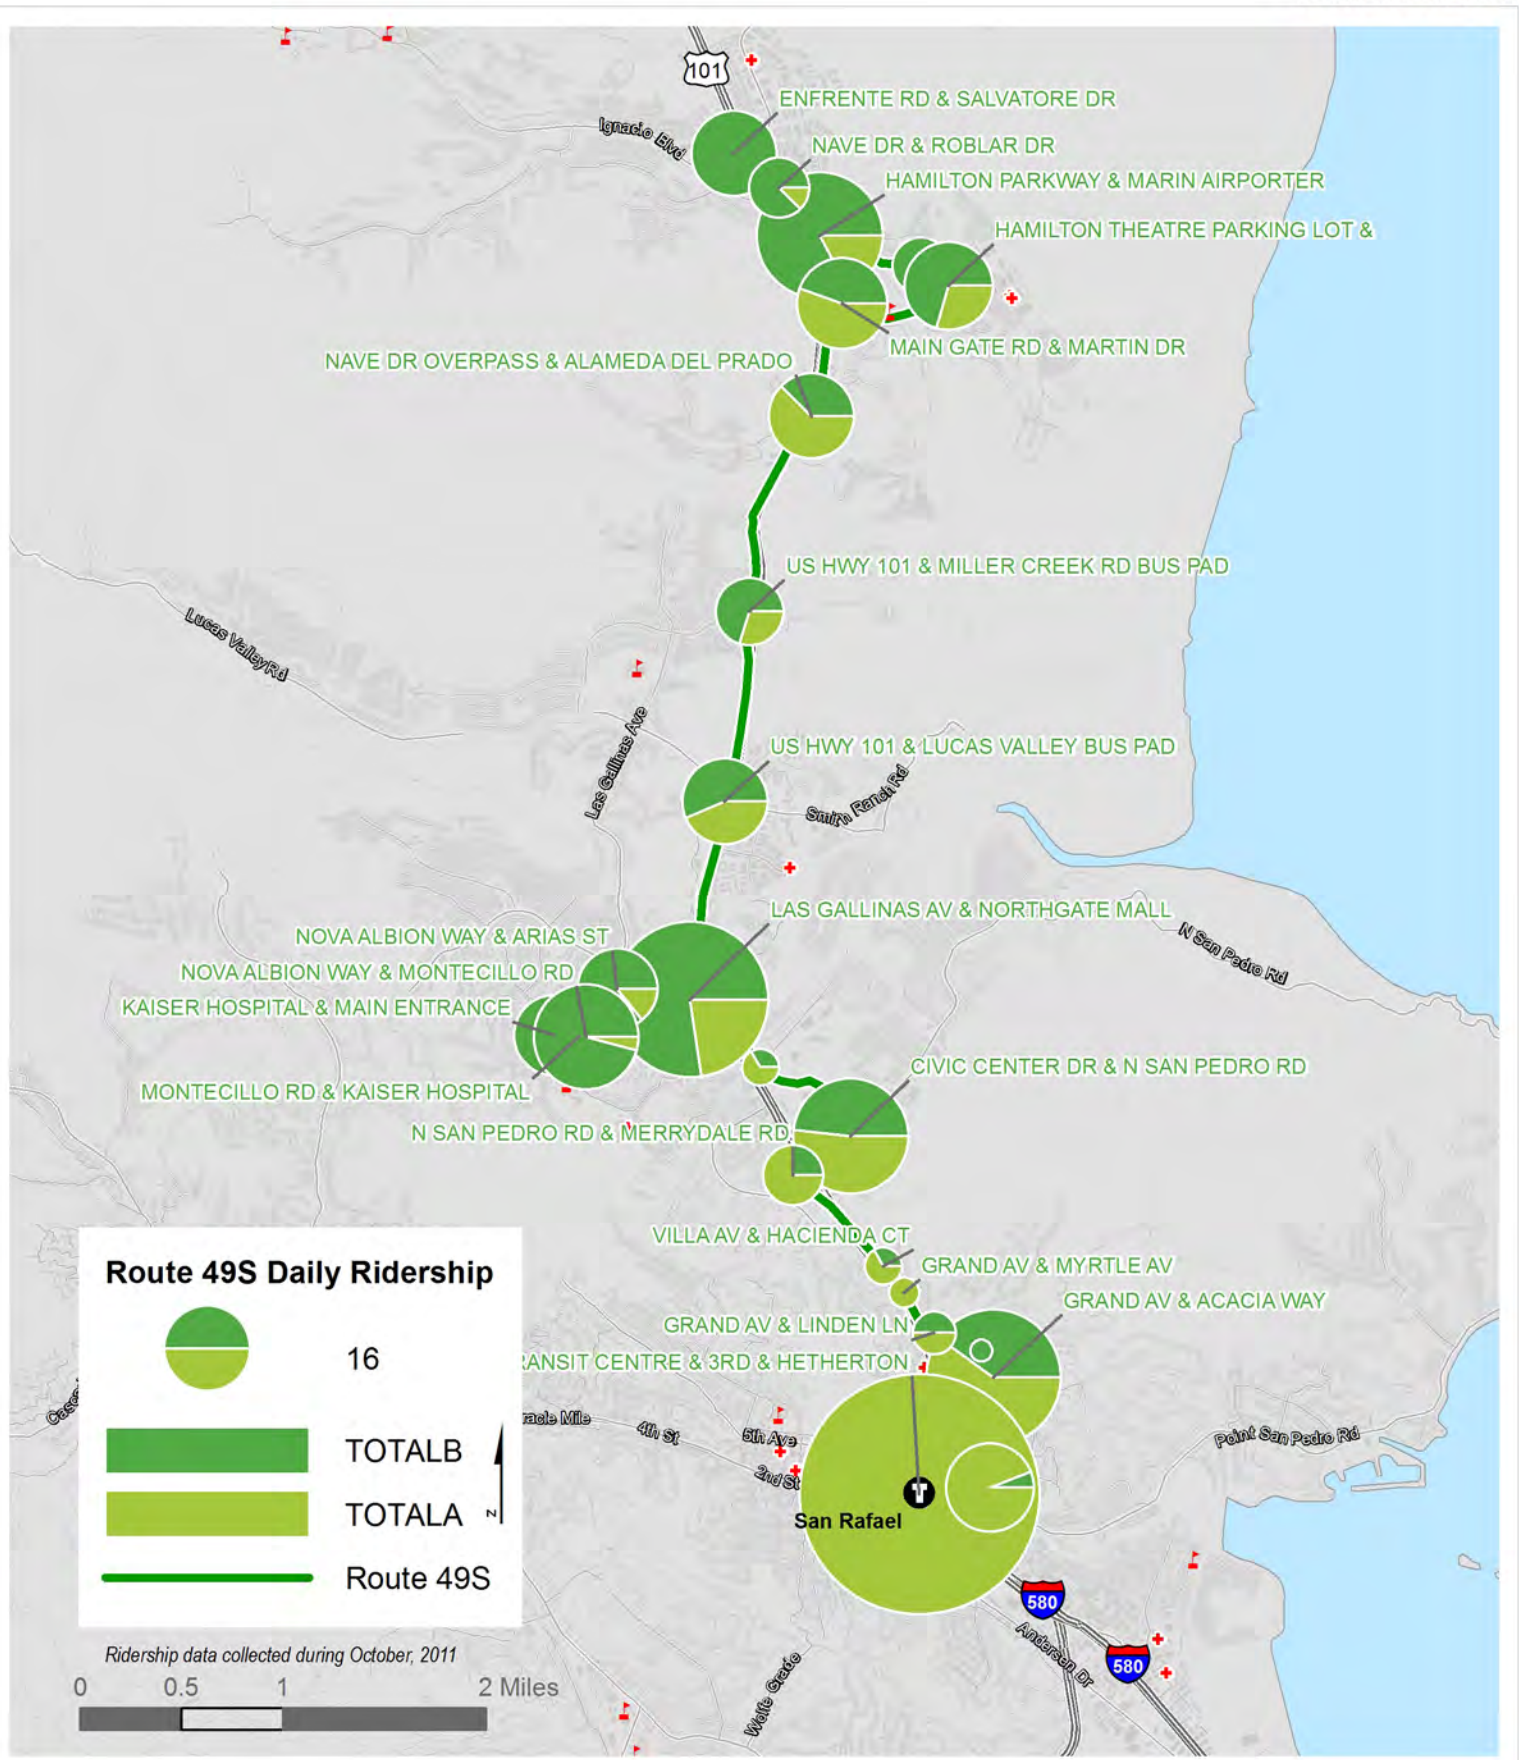

Route Route 49 NB - Mon - Fri  
Max Load Chart

Route Route 49 SB - Mon - Fri

Max Load Chart

ROUTE 49 NORTHBOUND

Weekday

Total B = Total Boardings; Total A = Total Alightings

**ROUTE 49 SOUTHBOUND**

*Weekday*

Total B = Total Boardings; Total A = Total Alightings