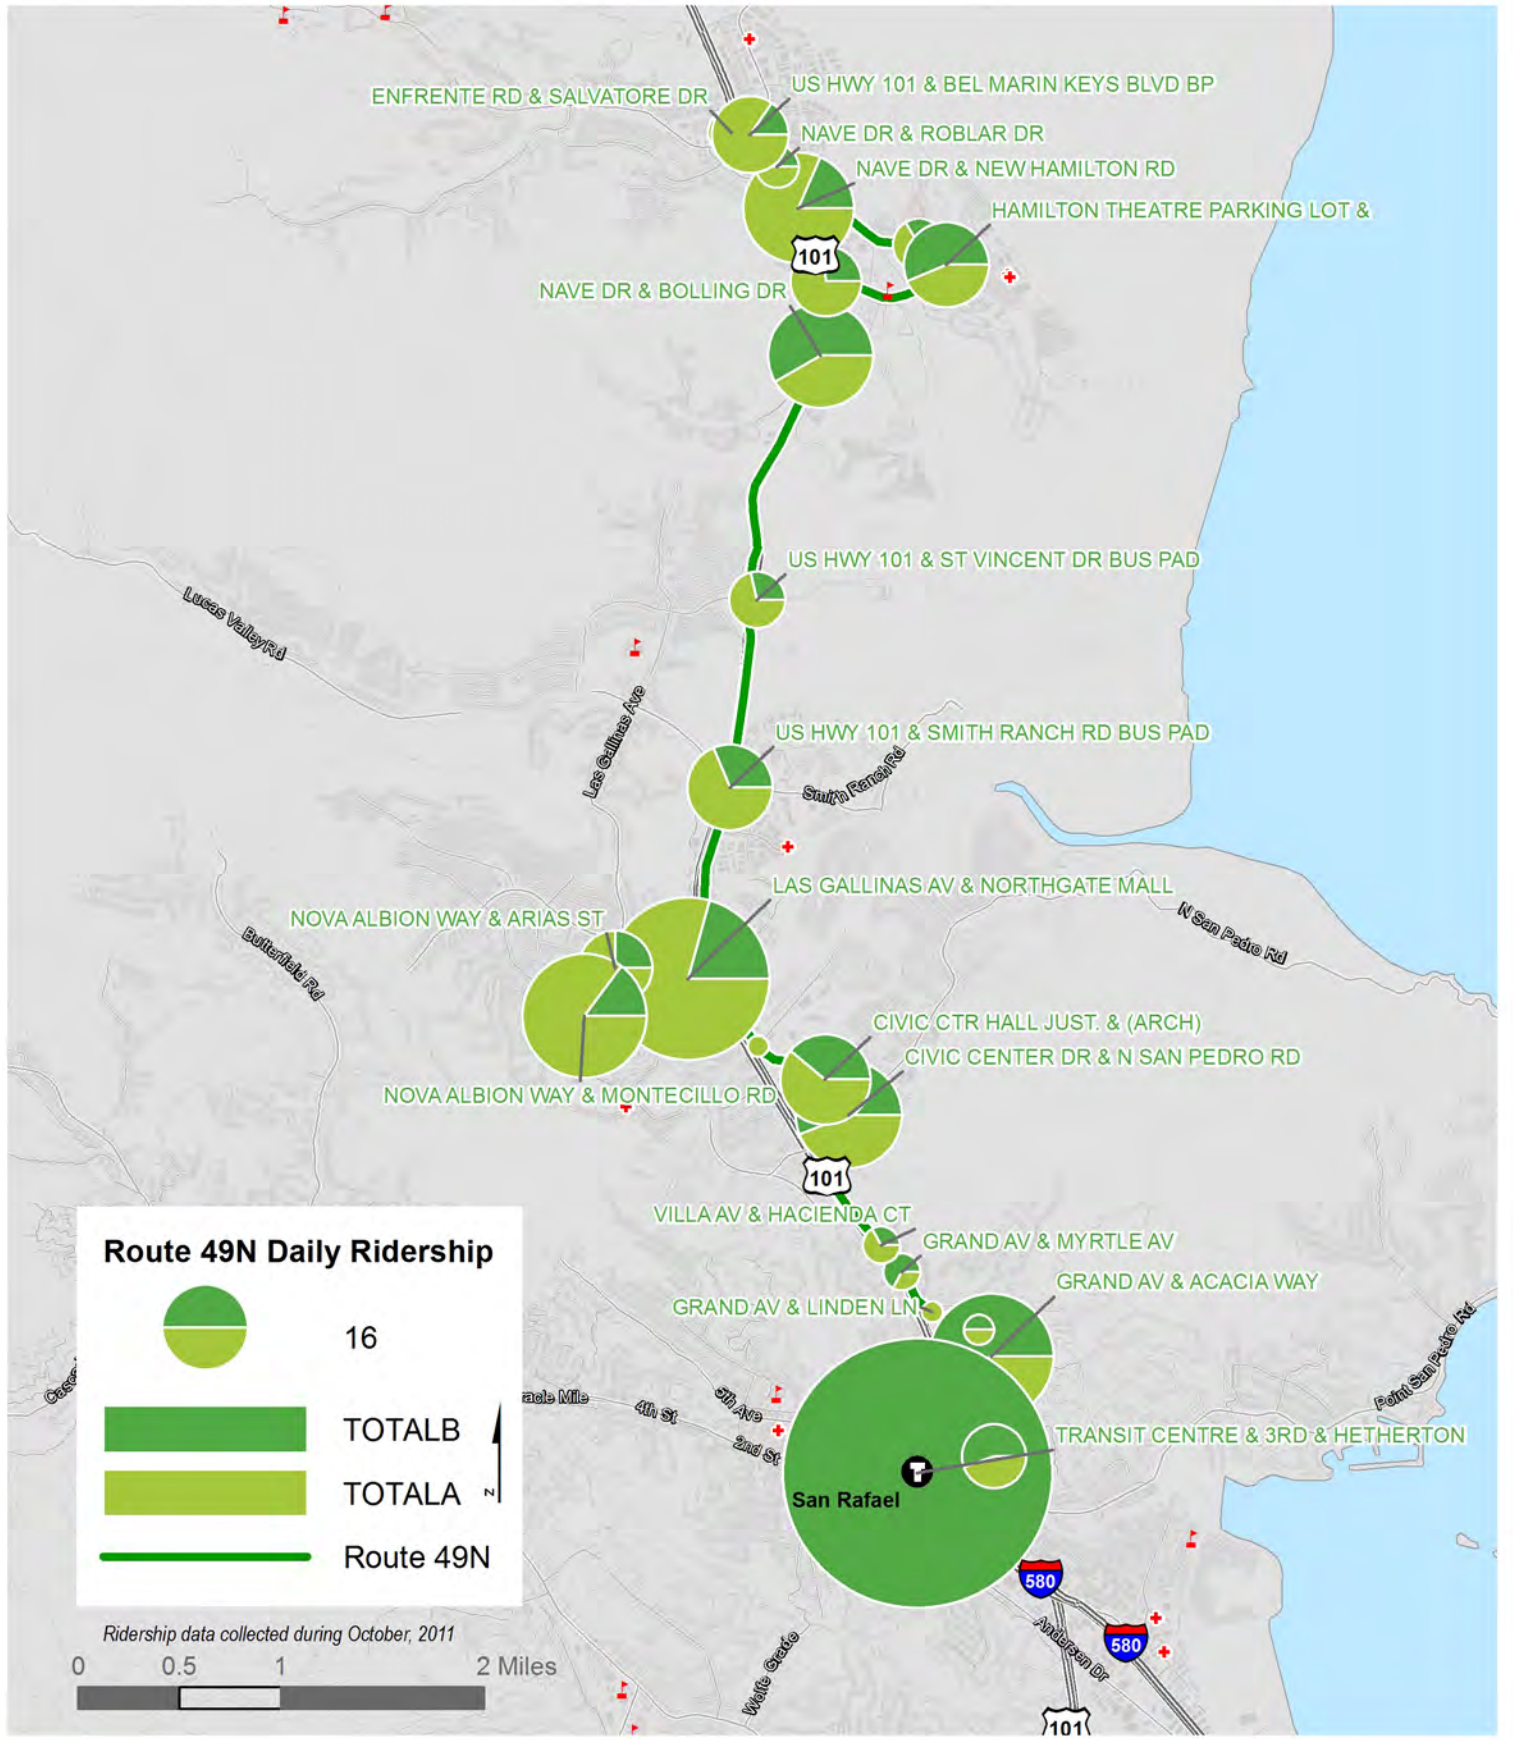

Route Route 49 NB - Mon - Fri  
Max Load Chart

Route Route 49 SB - Mon - Fri

Max Load Chart

ROUTE 49 NORTHBOUND

Weekday

Total B = Total Boardings; Total A = Total Alightings

**ROUTE 49 SOUTHBOUND**

*Weekday*

Total B = Total Boardings; Total A = Total Alightings