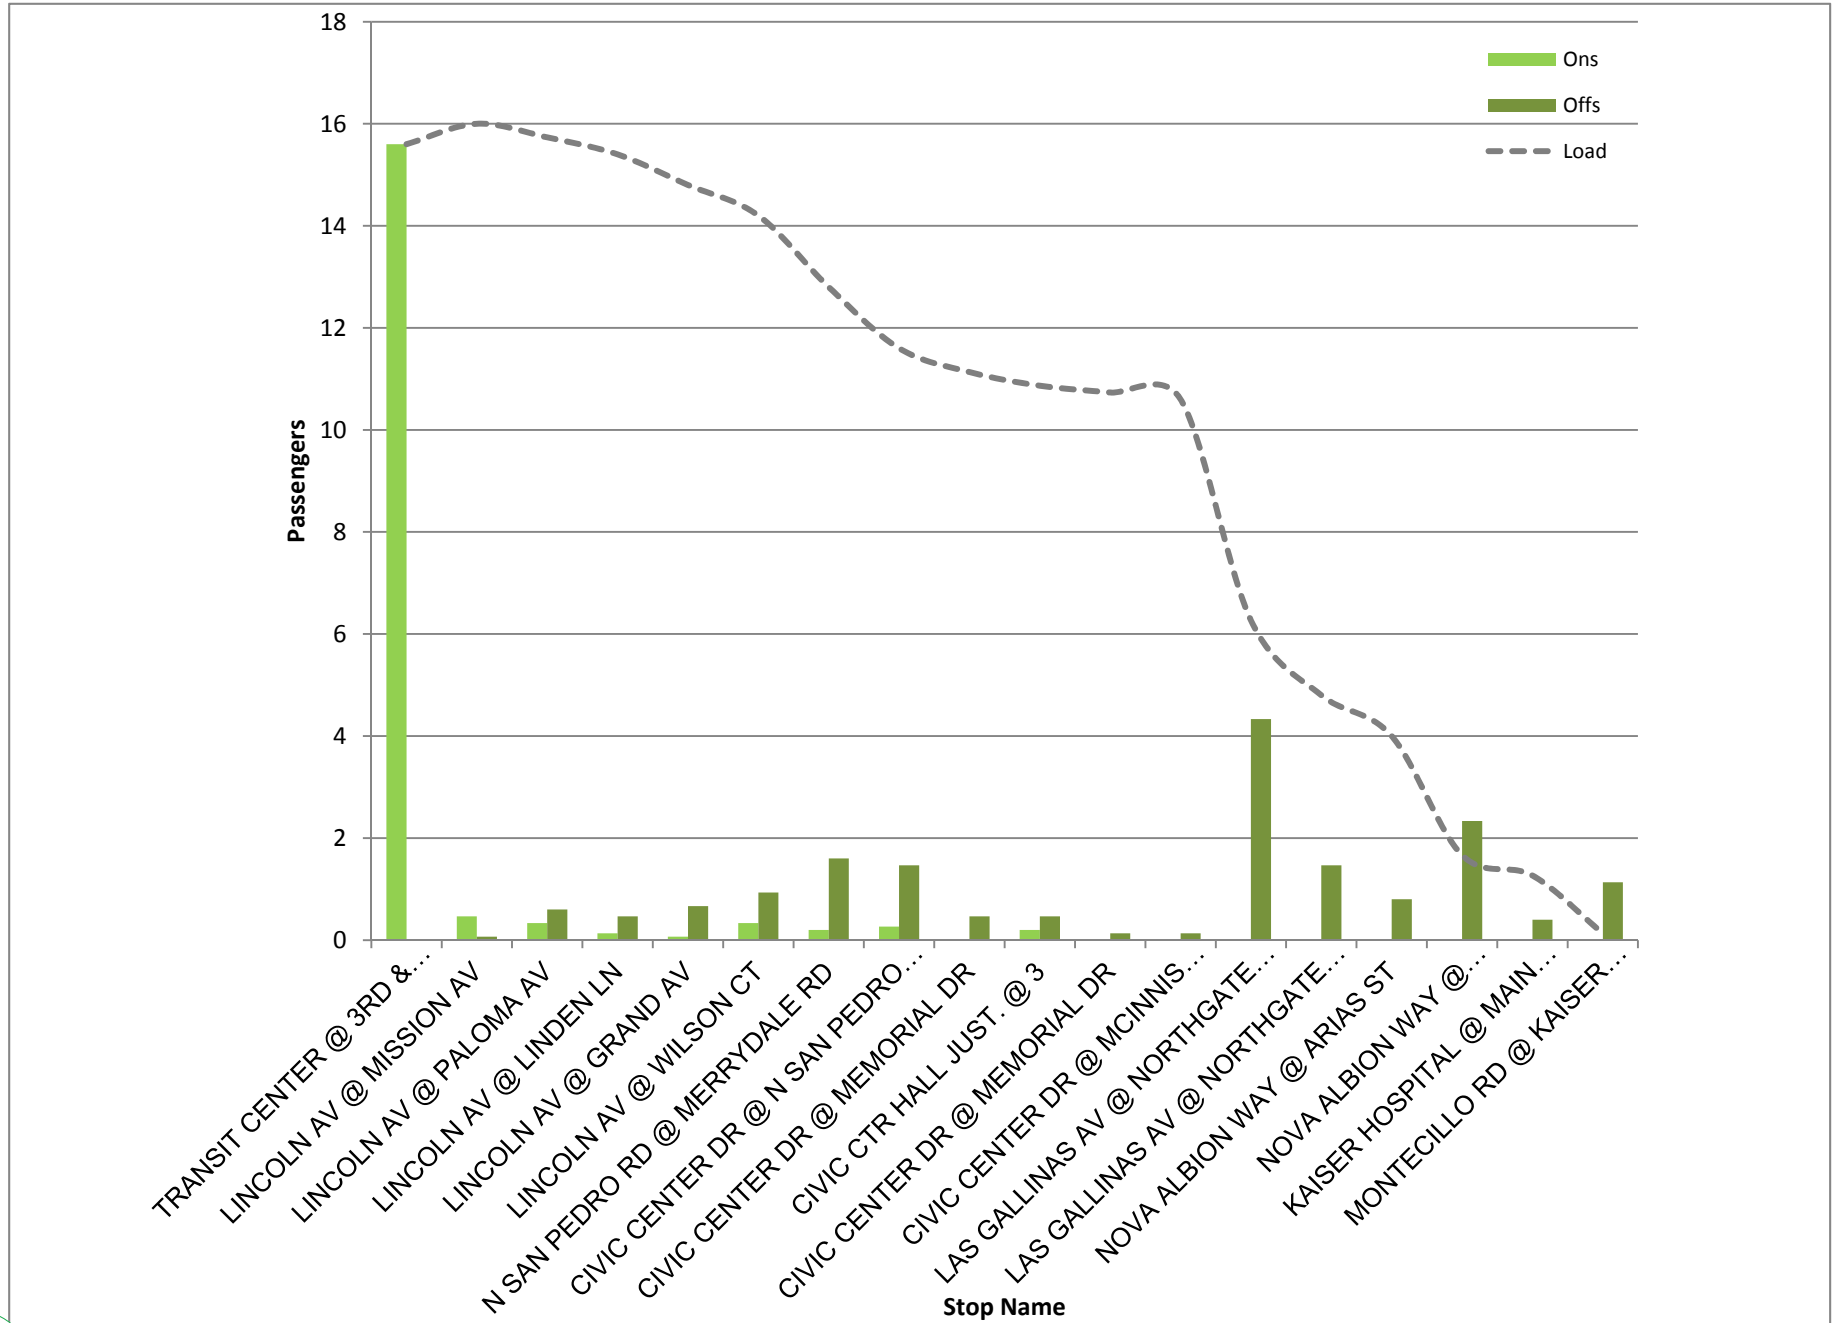

Route 45 NB - Mon-Fri  
Max Load Chart (Alt-A)

Route 45 NB - Mon-Fri  
Max Load Chart (Alt-B)

Route 45 SB - Mon-Fri  
Max Load Chart

**ROUTE 45 NORTHBOUND**

*Weekday*

Total B = Total Boardings; Total A = Total Alightings

ROUTE 45 SOUTHBOUND

Weekday

Total B = Total Boardings; Total A = Total Alightings