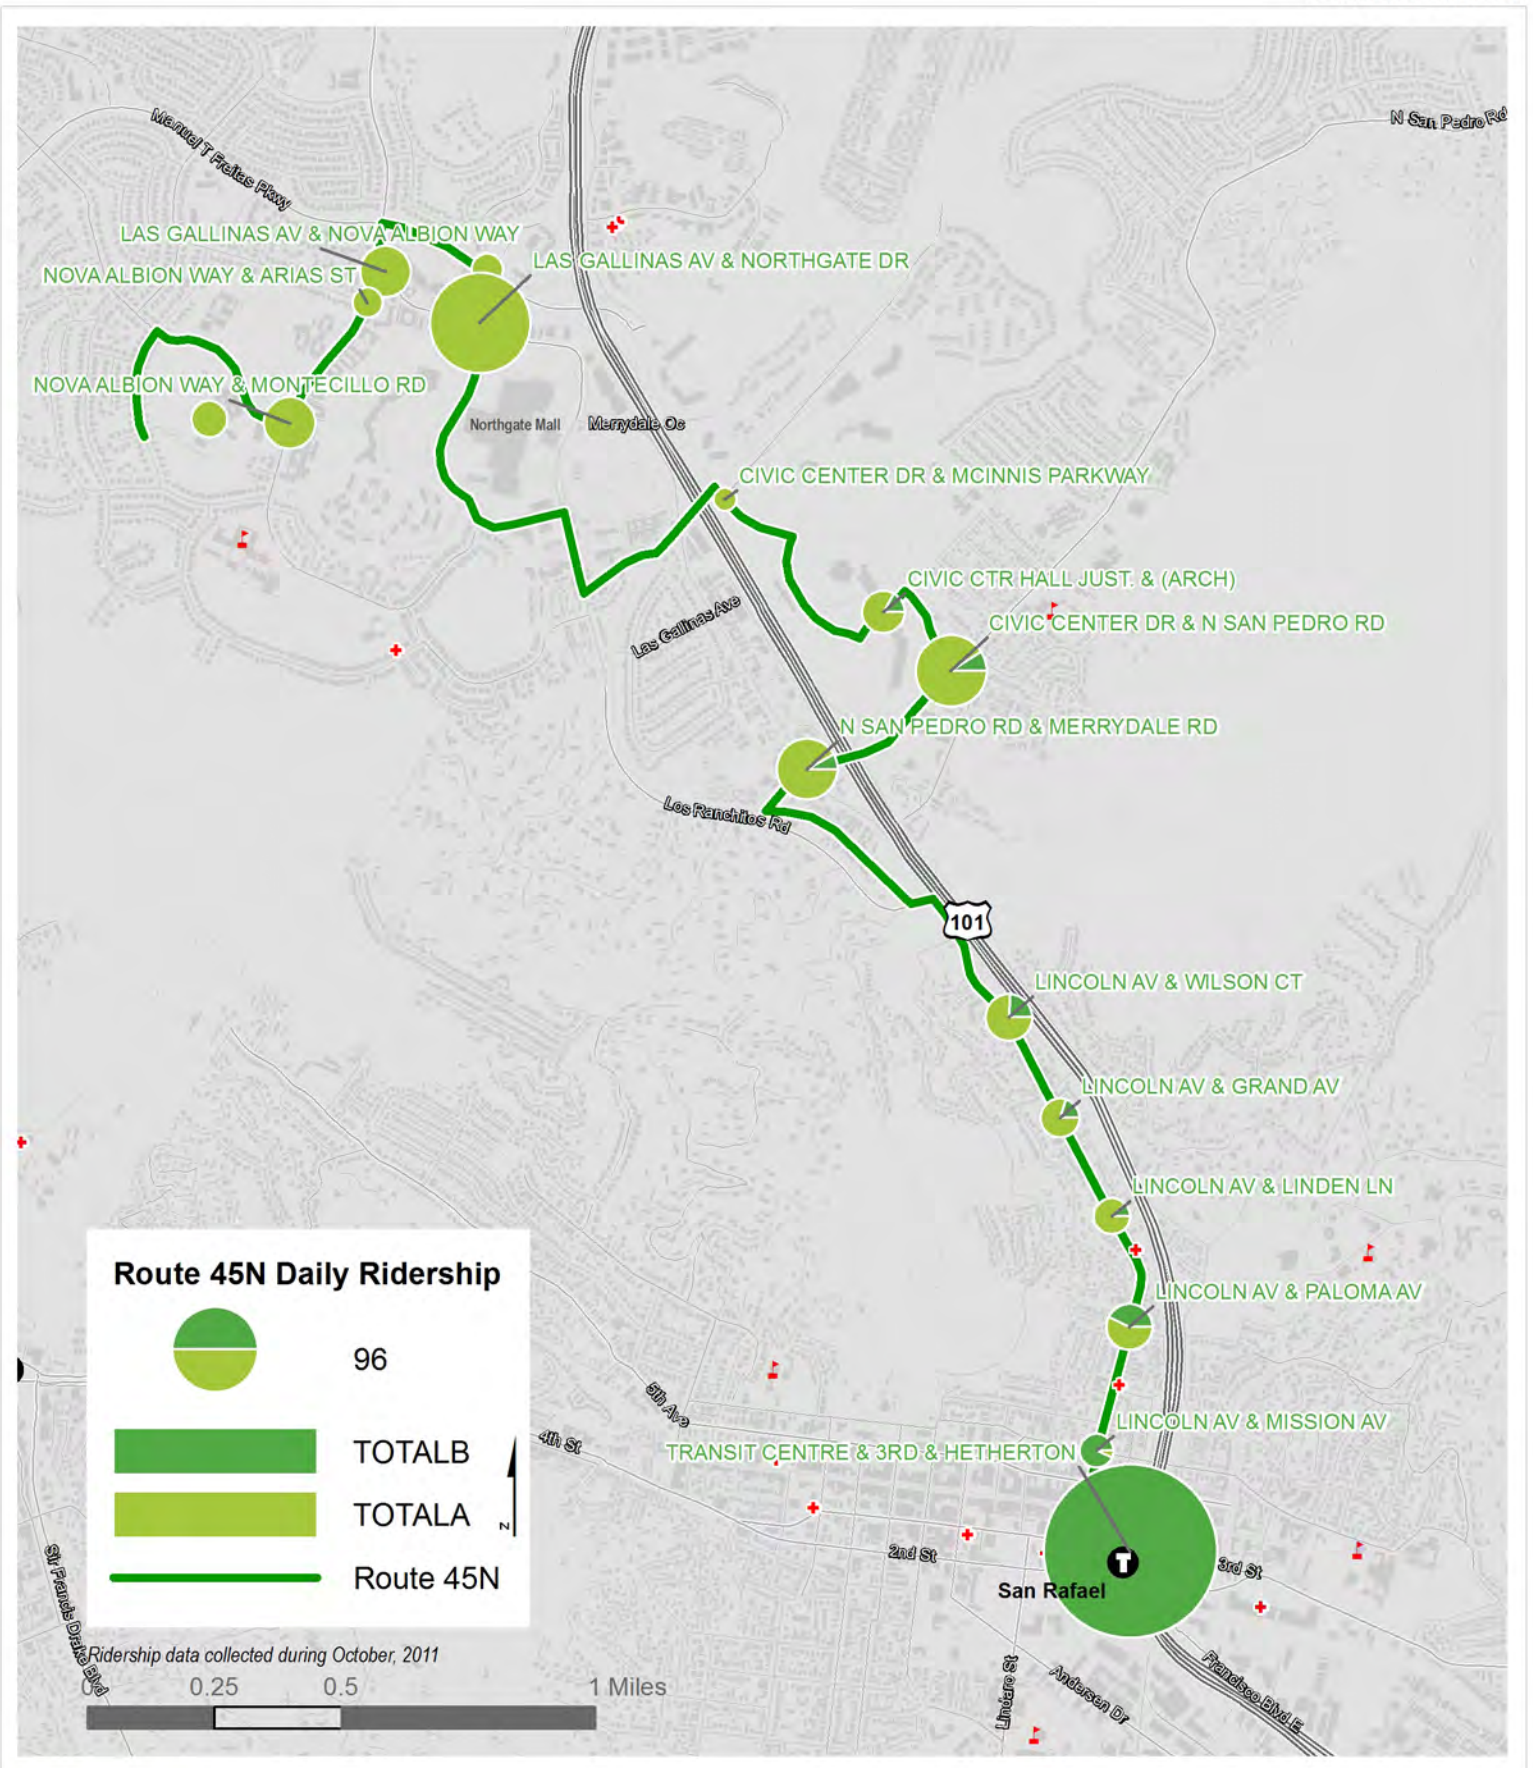

Route 45 NB - Mon-Fri  
Max Load Chart (Alt-A)

Route 45 NB - Mon-Fri  
Max Load Chart (Alt-B)

Route 45 SB - Mon-Fri  
Max Load Chart

**ROUTE 45 NORTHBOUND**

*Weekday*

Total B = Total Boardings; Total A = Total Alightings

ROUTE 45 SOUTHBOUND

Weekday

Total B = Total Boardings; Total A = Total Alightings