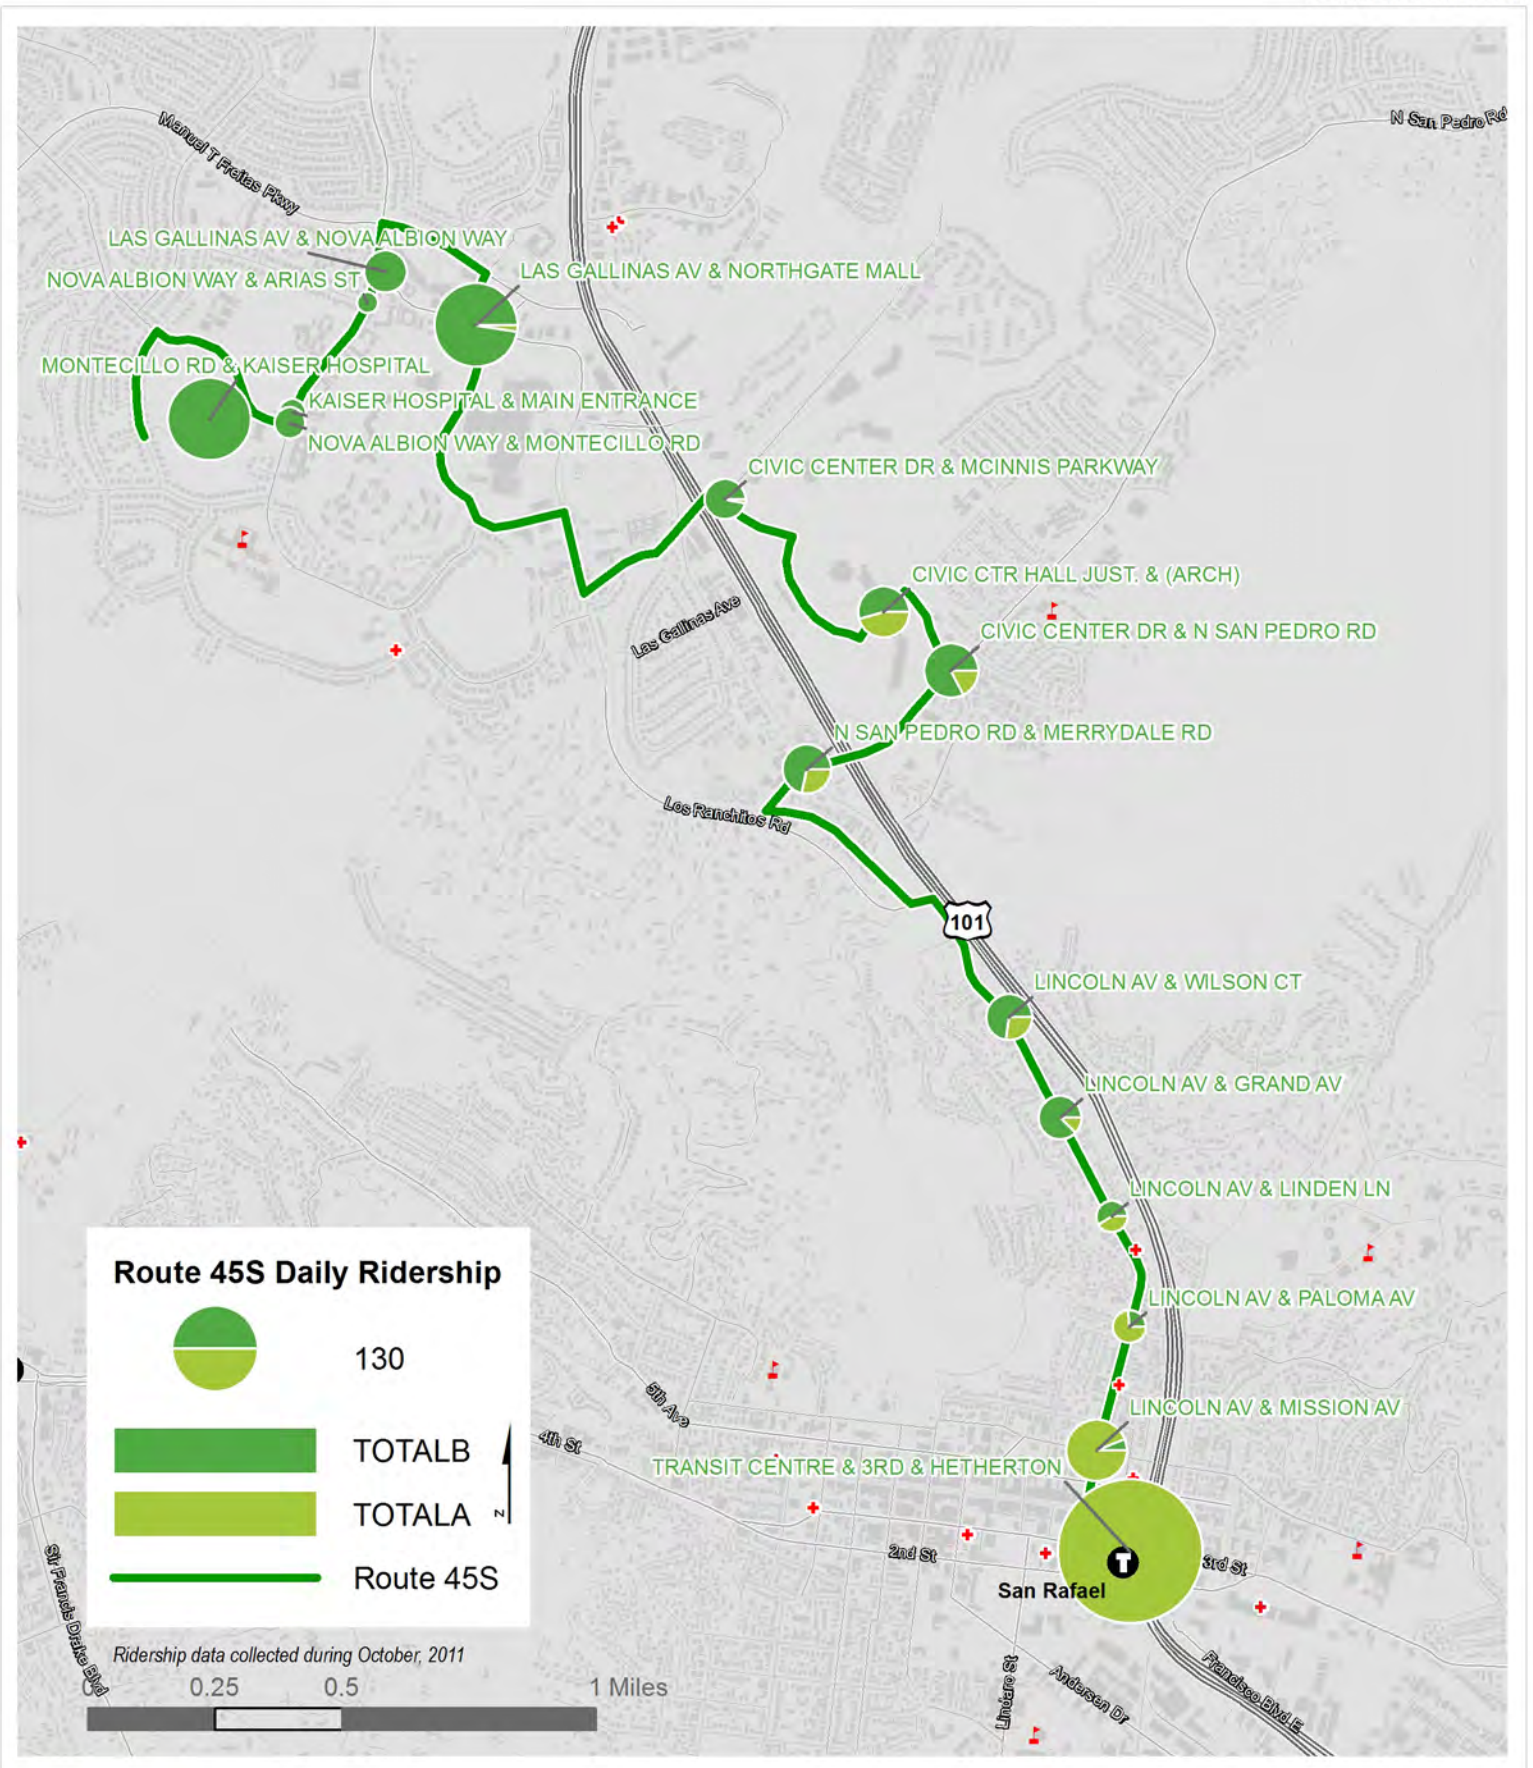

Route 45 NB - Mon-Fri  
Max Load Chart (Alt-A)

Route 45 NB - Mon-Fri  
Max Load Chart (Alt-B)

Route 45 SB - Mon-Fri  
Max Load Chart

**ROUTE 45 NORTHBOUND**

*Weekday*

Total B = Total Boardings; Total A = Total Alightings

ROUTE 45 SOUTHBOUND

Weekday

Total B = Total Boardings; Total A = Total Alightings