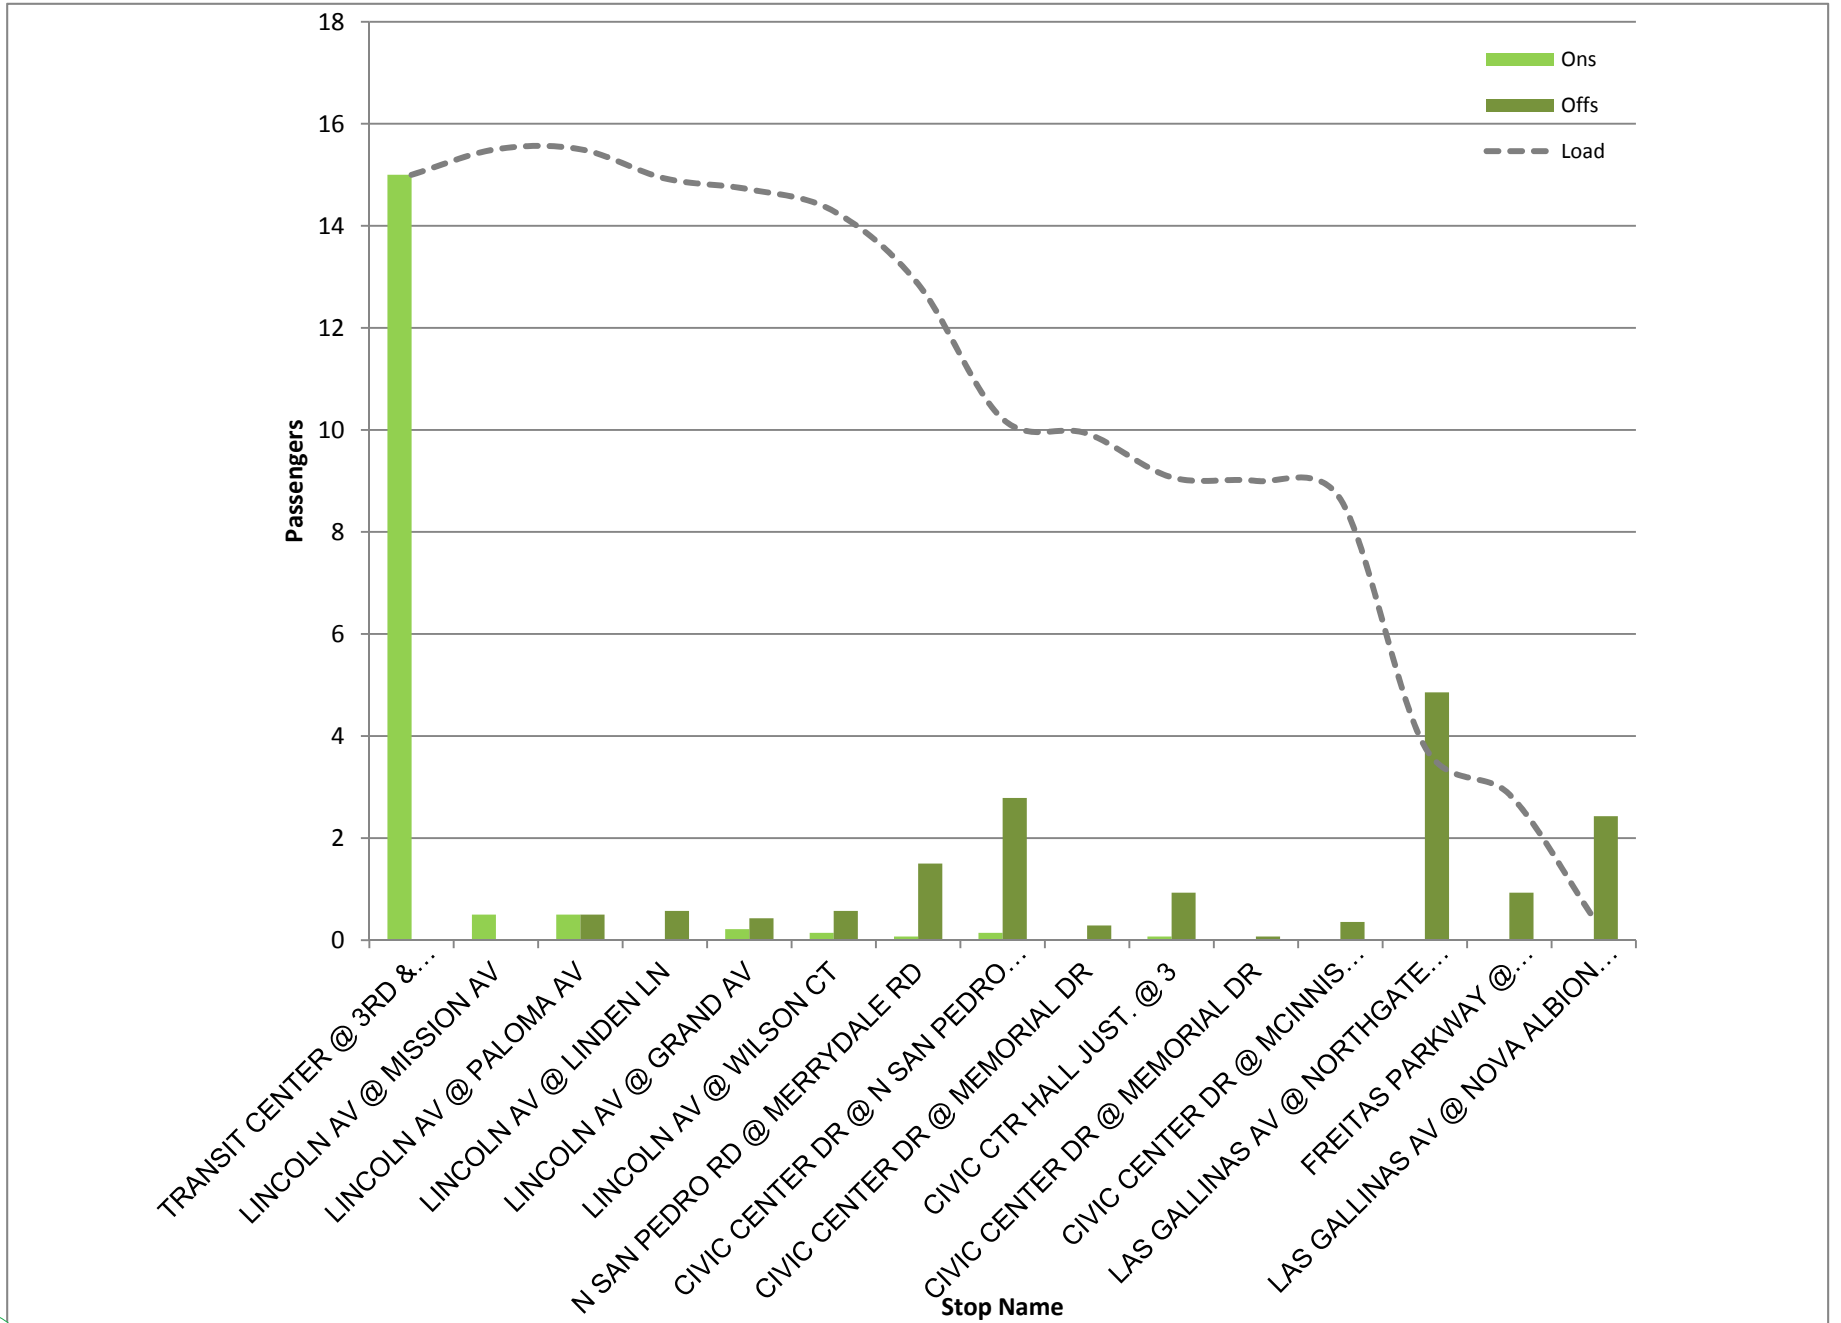

Route 45 NB - Mon-Fri  
Max Load Chart (Alt-A)

Route 45 NB - Mon-Fri  
Max Load Chart (Alt-B)

Route 45 SB - Mon-Fri  
Max Load Chart

**ROUTE 45 NORTHBOUND**

*Weekday*

Total B = Total Boardings; Total A = Total Alightings

ROUTE 45 SOUTHBOUND

Weekday

Total B = Total Boardings; Total A = Total Alightings