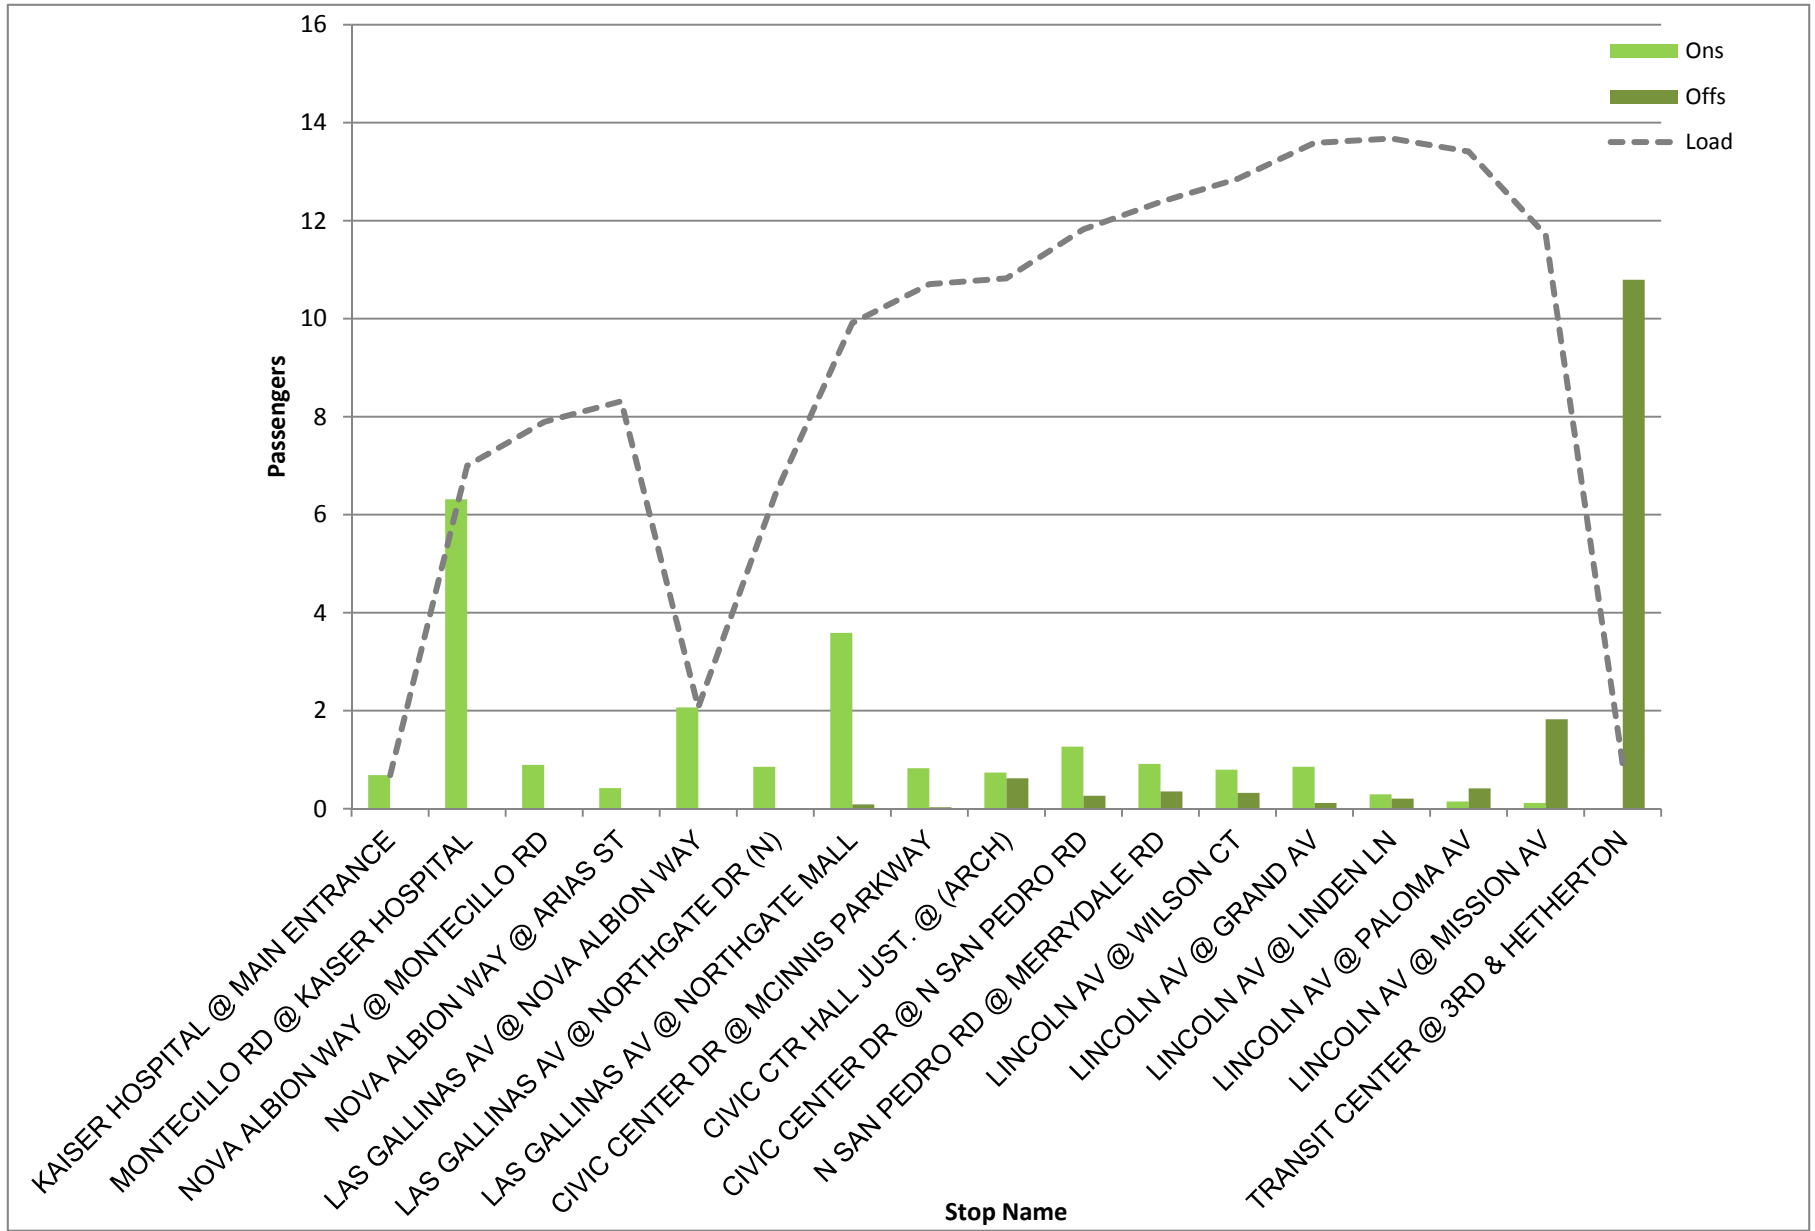

Route 45 NB - Mon-Fri  
Max Load Chart (Alt-A)

Route 45 NB - Mon-Fri  
Max Load Chart (Alt-B)

Route 45 SB - Mon-Fri  
Max Load Chart

**ROUTE 45 NORTHBOUND**

*Weekday*

Total B = Total Boardings; Total A = Total Alightings

ROUTE 45 SOUTHBOUND

Weekday

Total B = Total Boardings; Total A = Total Alightings