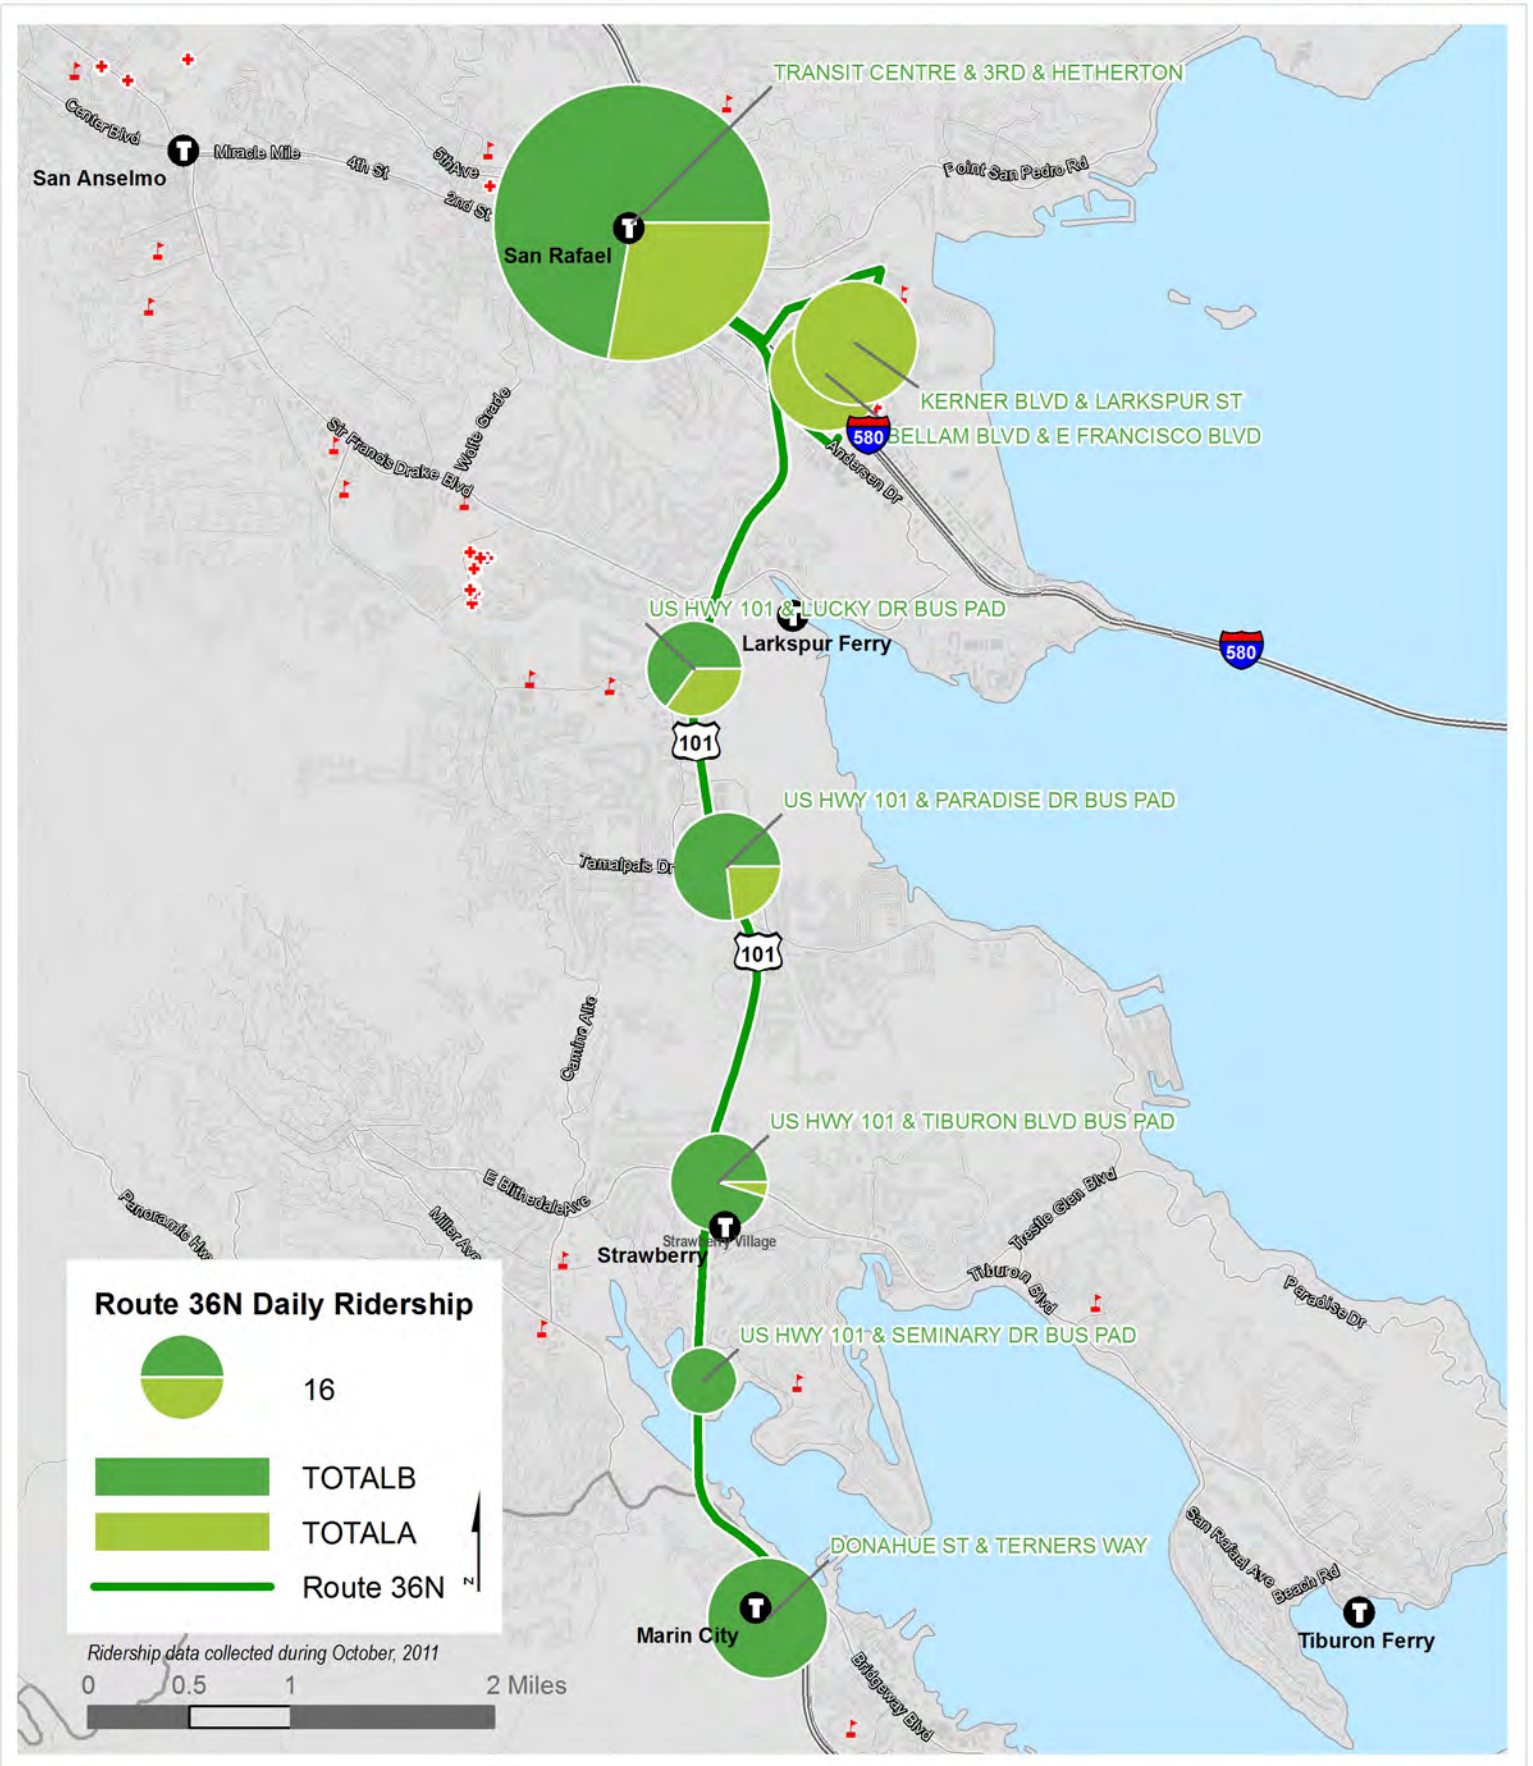

Route Route 36 NB - Mon - Fri
Max Load Chart

Route Route 36 SB - Mon - Fri
Max Load Chart

ROUTE 36 NORTHBOUND

Weekday

Total B = Total Boardings; Total A = Total Alightings

ROUTE 36 SOUTHBOUND

Weekday

Total B = Total Boardings; Total A = Total Alightings