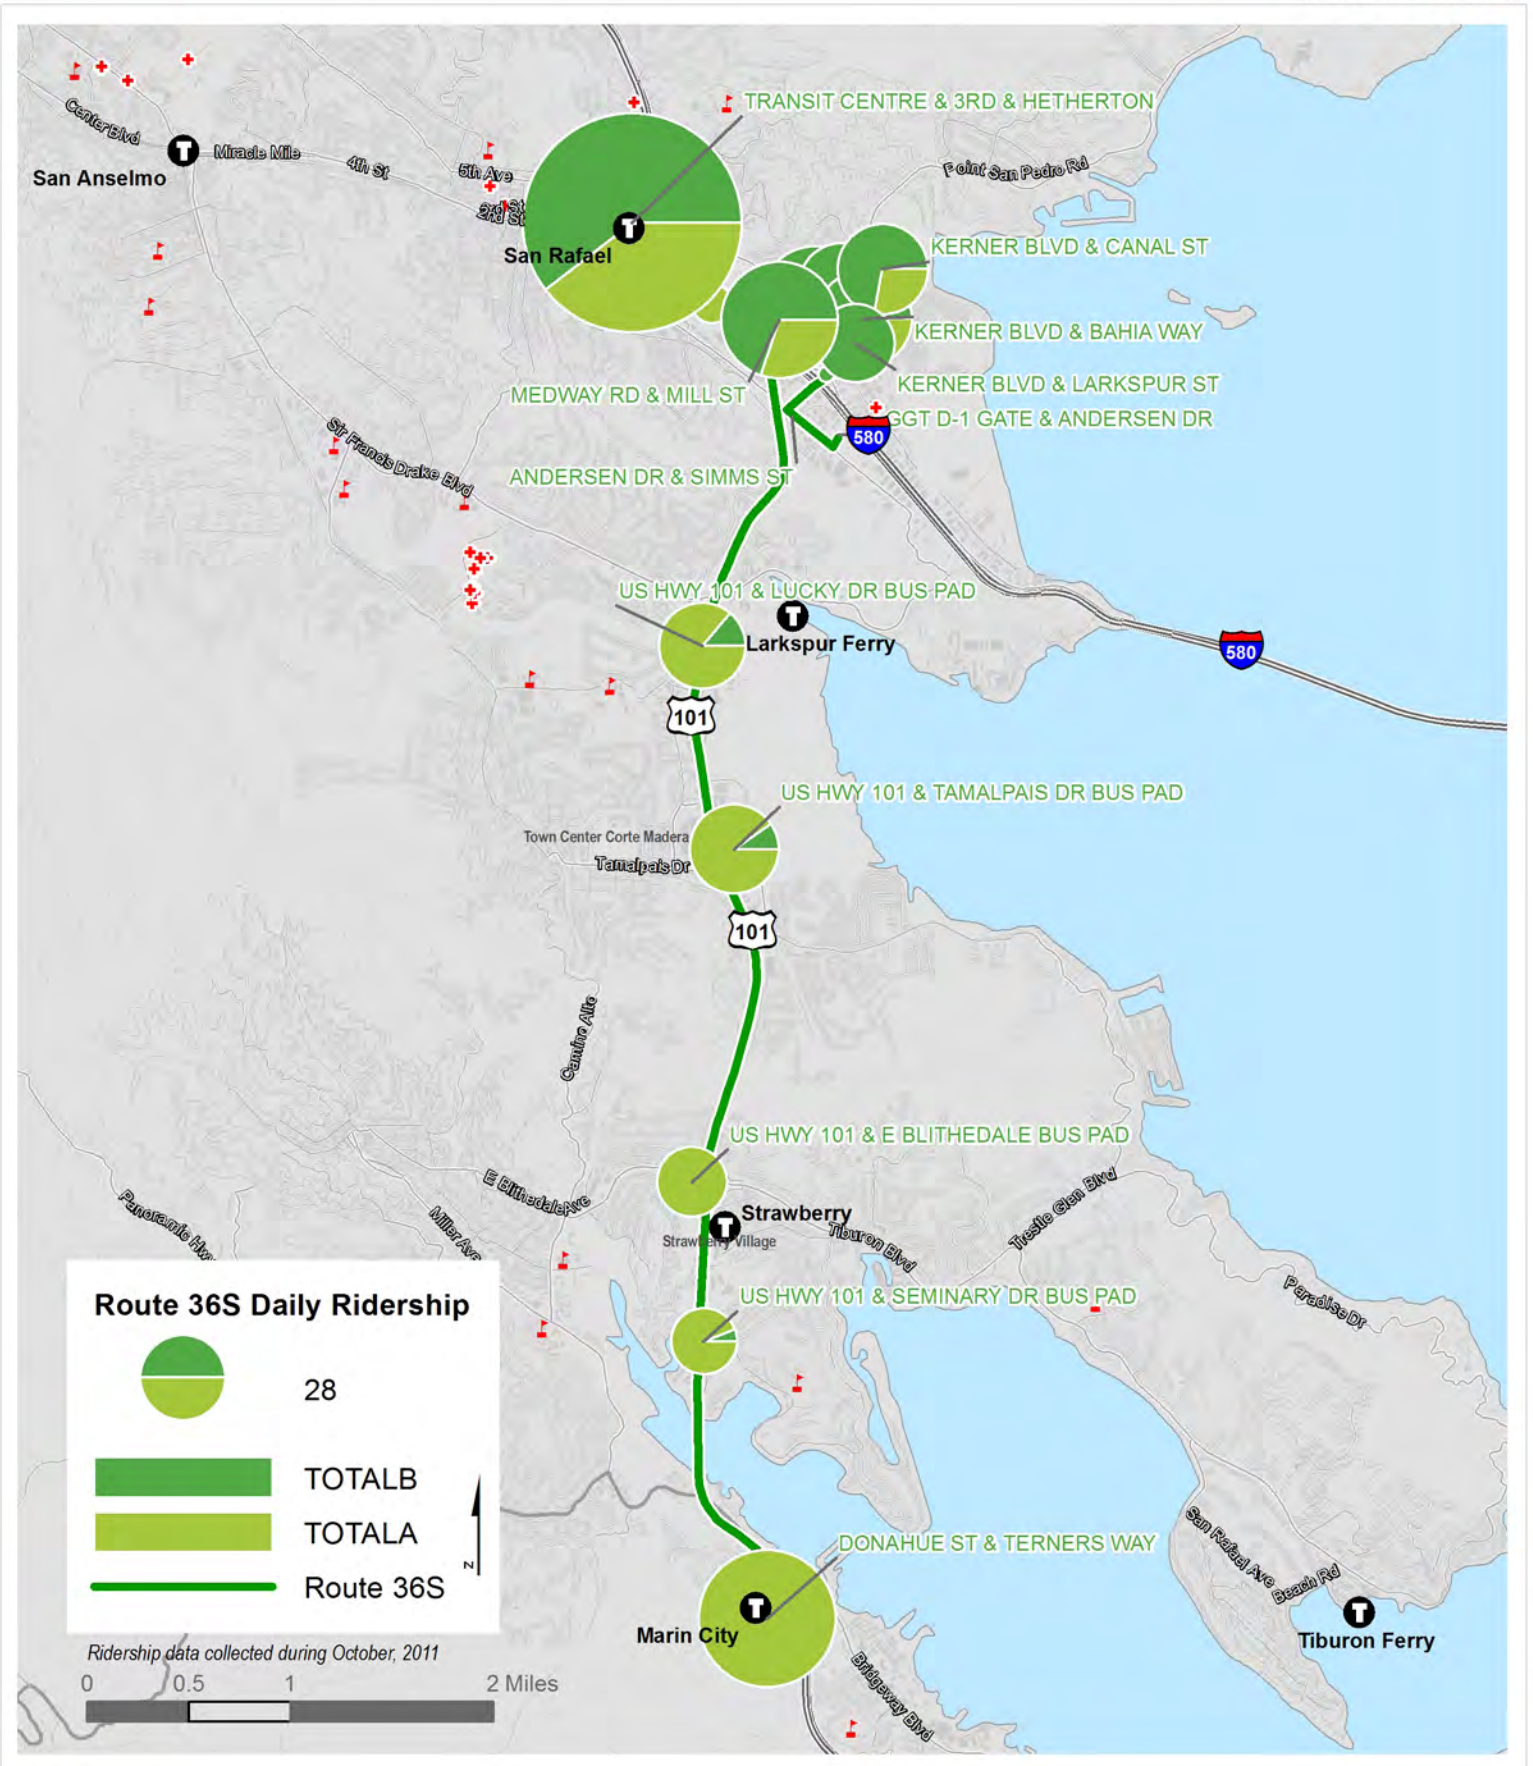

Route Route 36 NB - Mon - Fri
Max Load Chart

Route Route 36 SB - Mon - Fri
Max Load Chart

ROUTE 36 NORTHBOUND

Weekday

Total B = Total Boardings; Total A = Total Alightings

ROUTE 36 SOUTHBOUND

Weekday

Total B = Total Boardings; Total A = Total Alightings