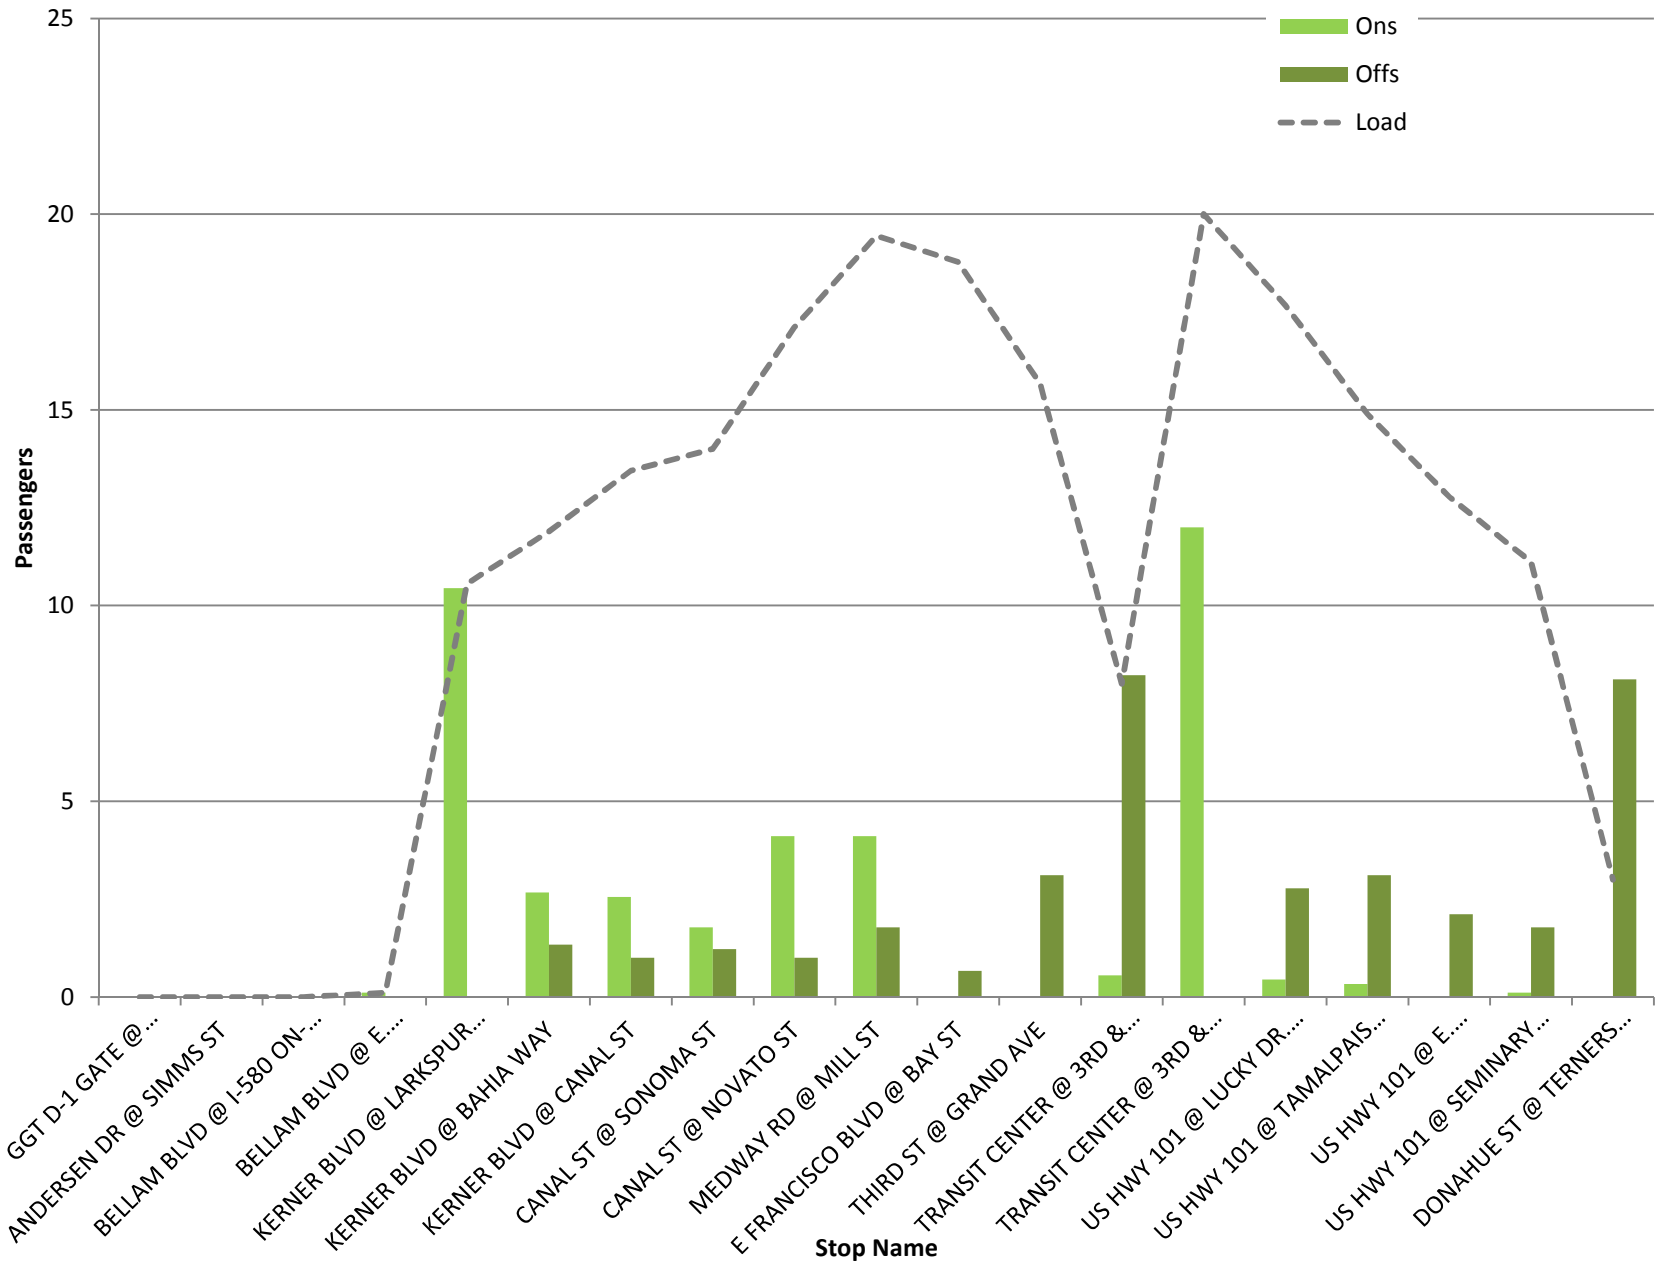

Route Route 36 NB - Mon - Fri
Max Load Chart

Route Route 36 SB - Mon - Fri
Max Load Chart

ROUTE 36 NORTHBOUND

Weekday

Total B = Total Boardings; Total A = Total Alightings

ROUTE 36 SOUTHBOUND

Weekday

Total B = Total Boardings; Total A = Total Alightings