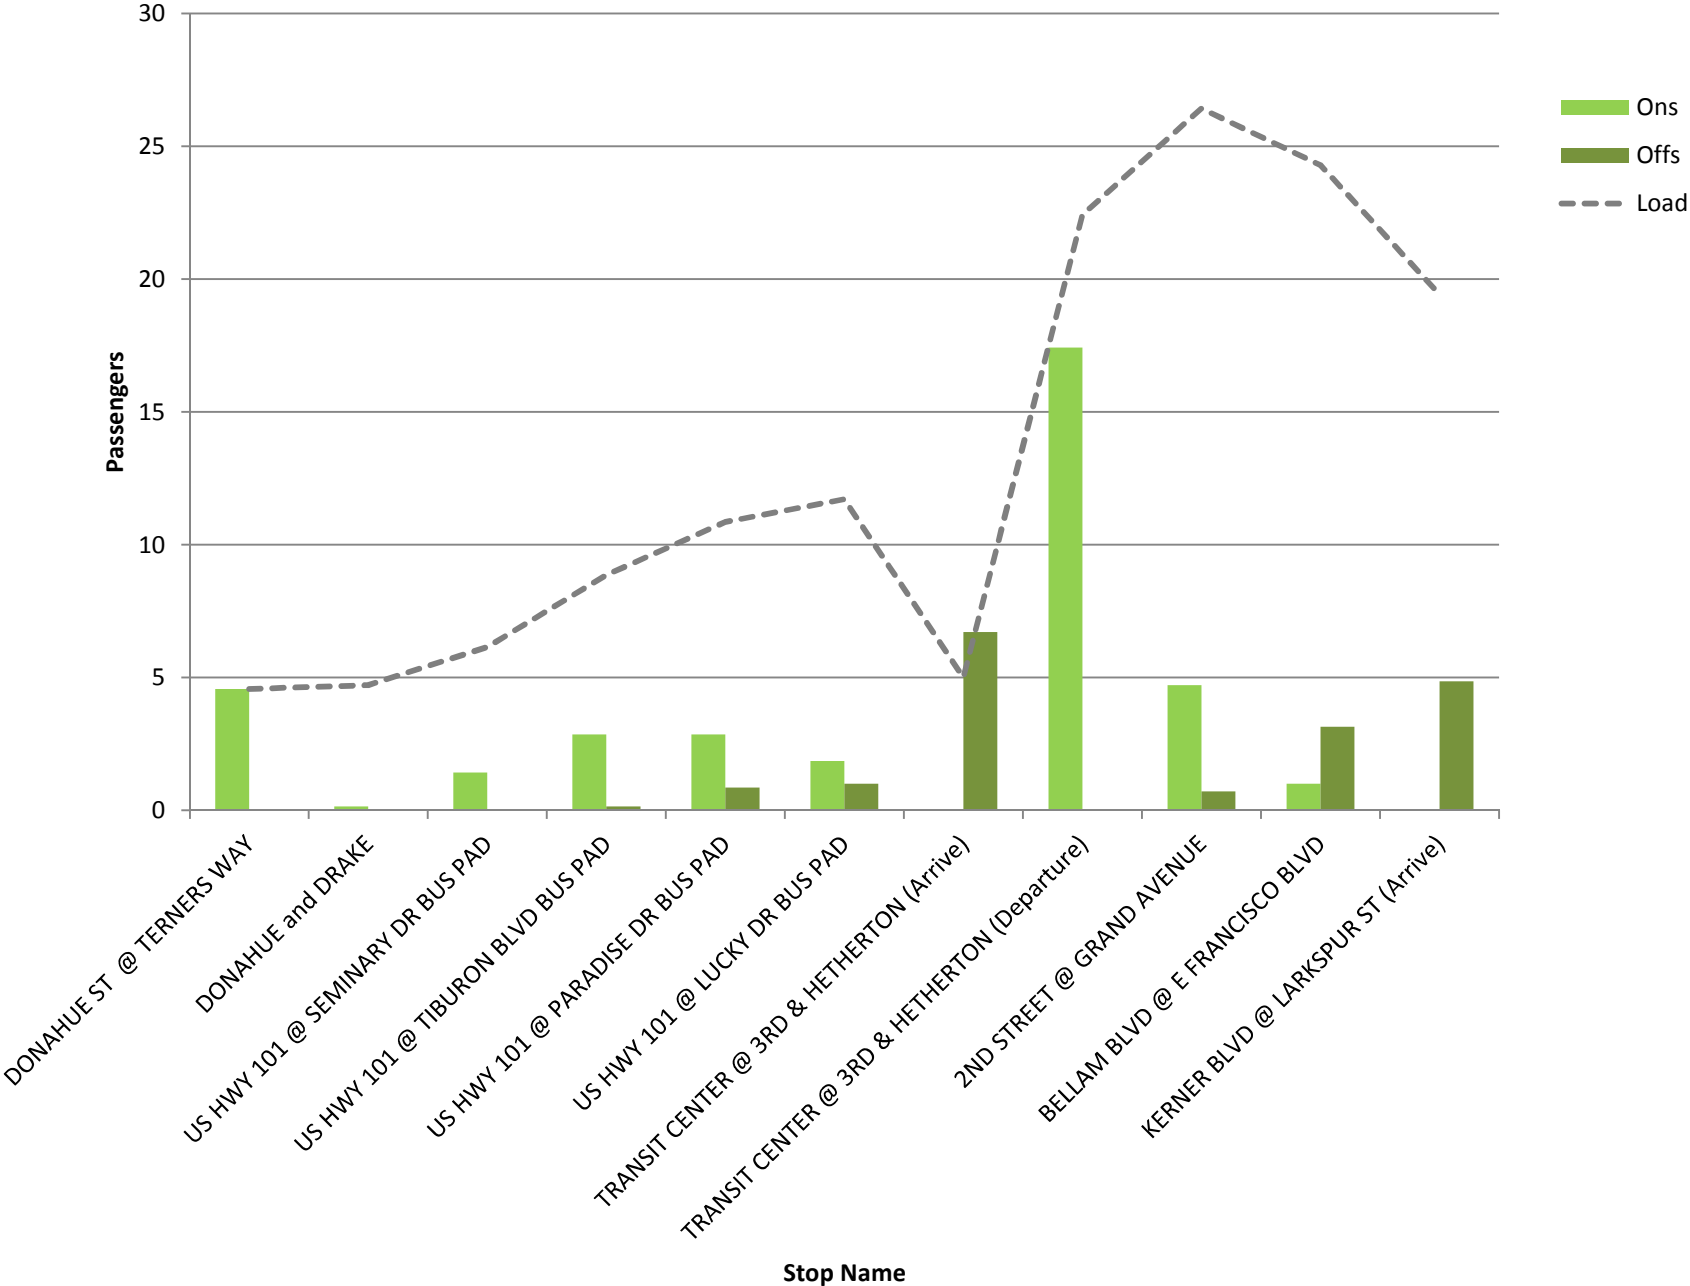

Route Route 36 NB - Mon - Fri
Max Load Chart

Route Route 36 SB - Mon - Fri
Max Load Chart

ROUTE 36 NORTHBOUND

Weekday

Total B = Total Boardings; Total A = Total Alightings

ROUTE 36 SOUTHBOUND

Weekday

Total B = Total Boardings; Total A = Total Alightings