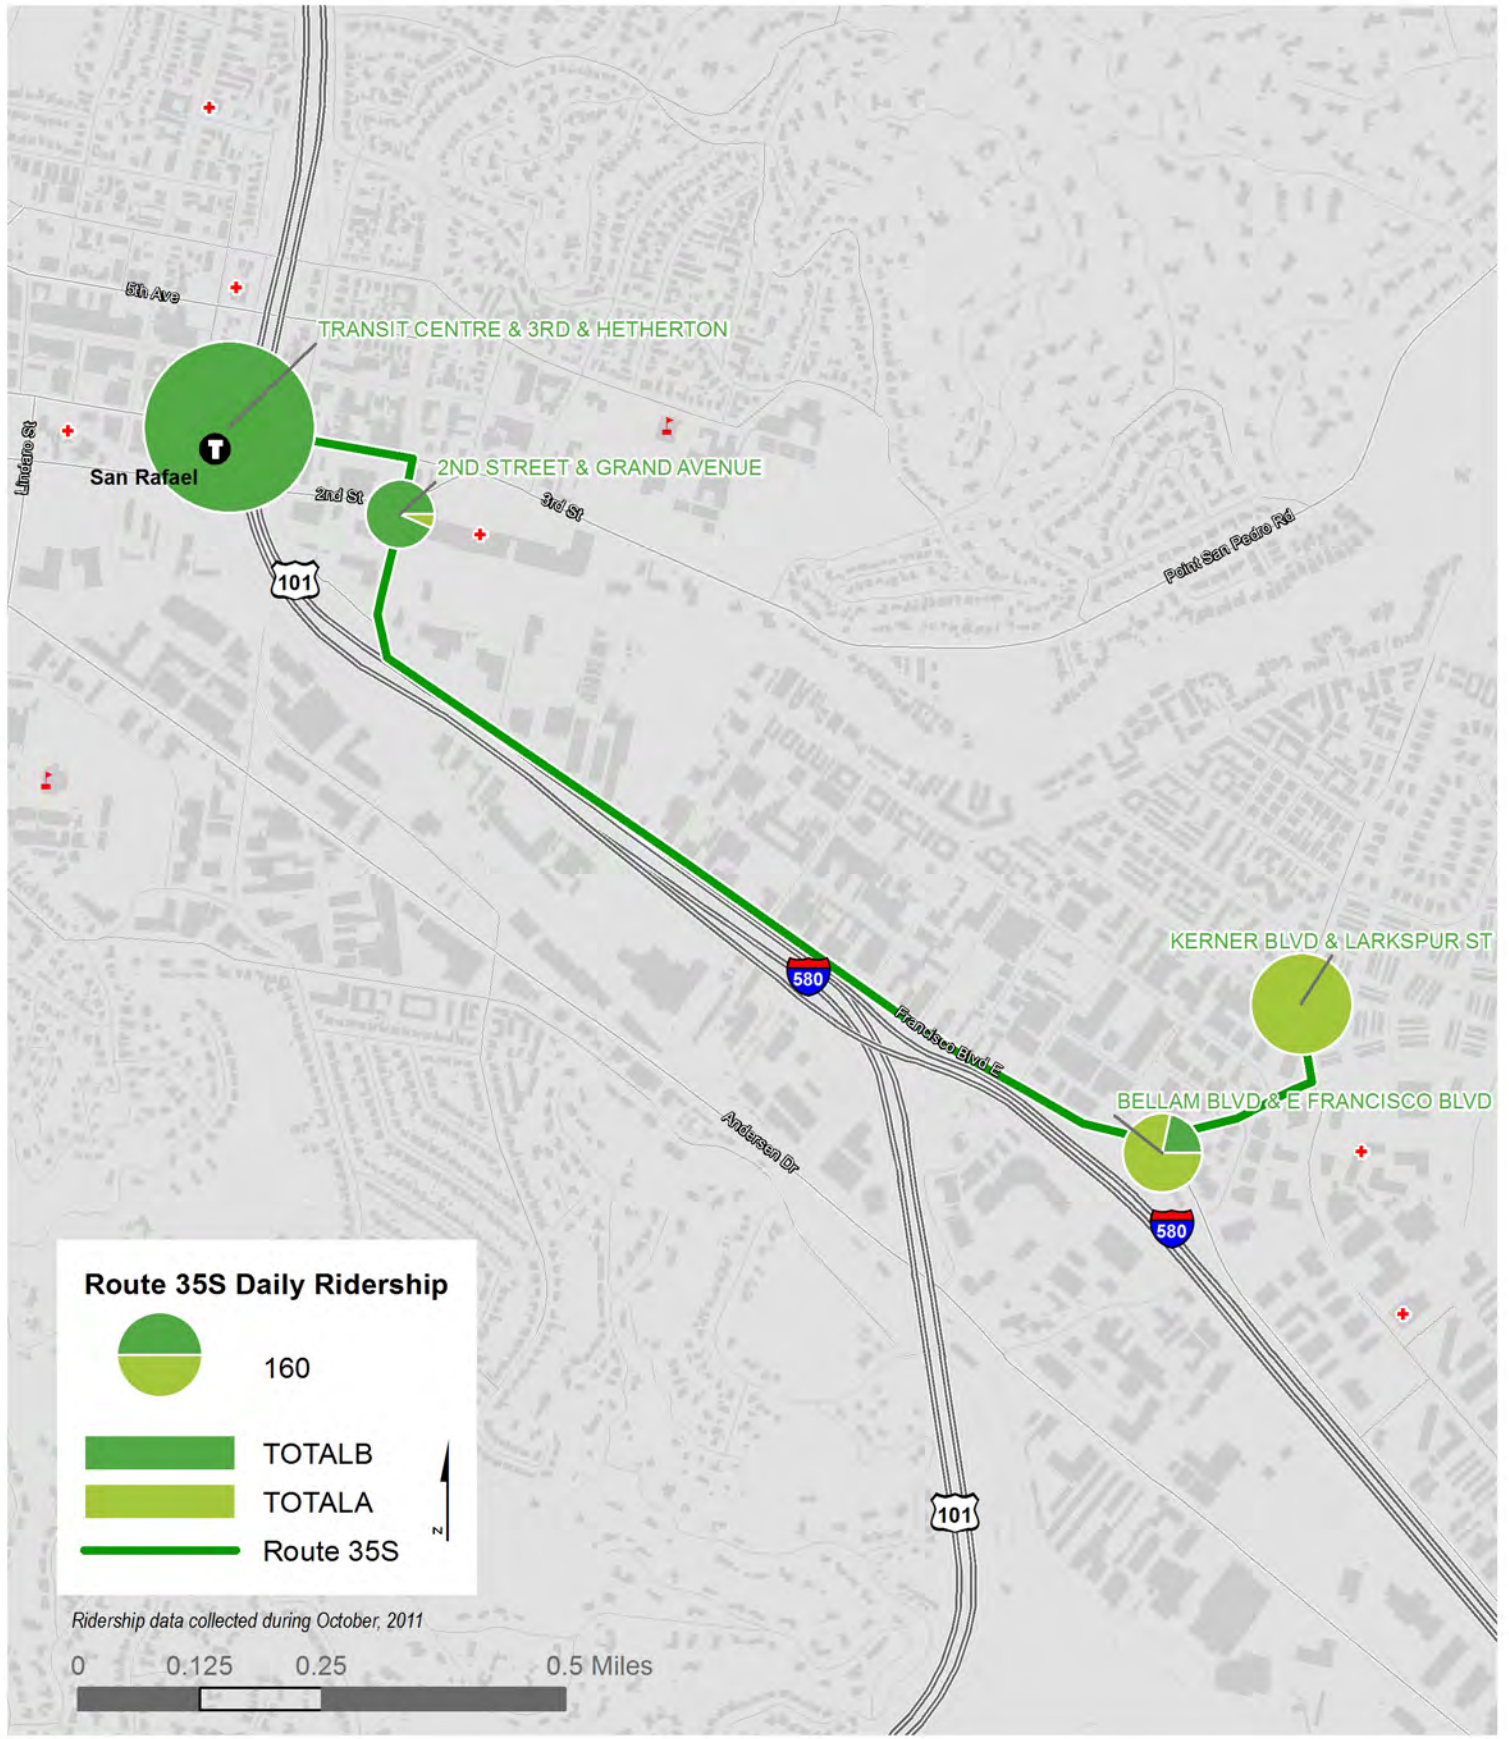

Route 35 NB (Mon-Fri)  
Max load chart

Route 35 SB (Mon-Fri)  
Load Chart

**ROUTE 35 NORTHBOUND**

*Weekday*

Total B = Total Boardings; Total A = Total Alightings

**ROUTE 35 SOUTHBOUND**

*Weekday*

Total B = Total Boardings; Total A = Total Alightings