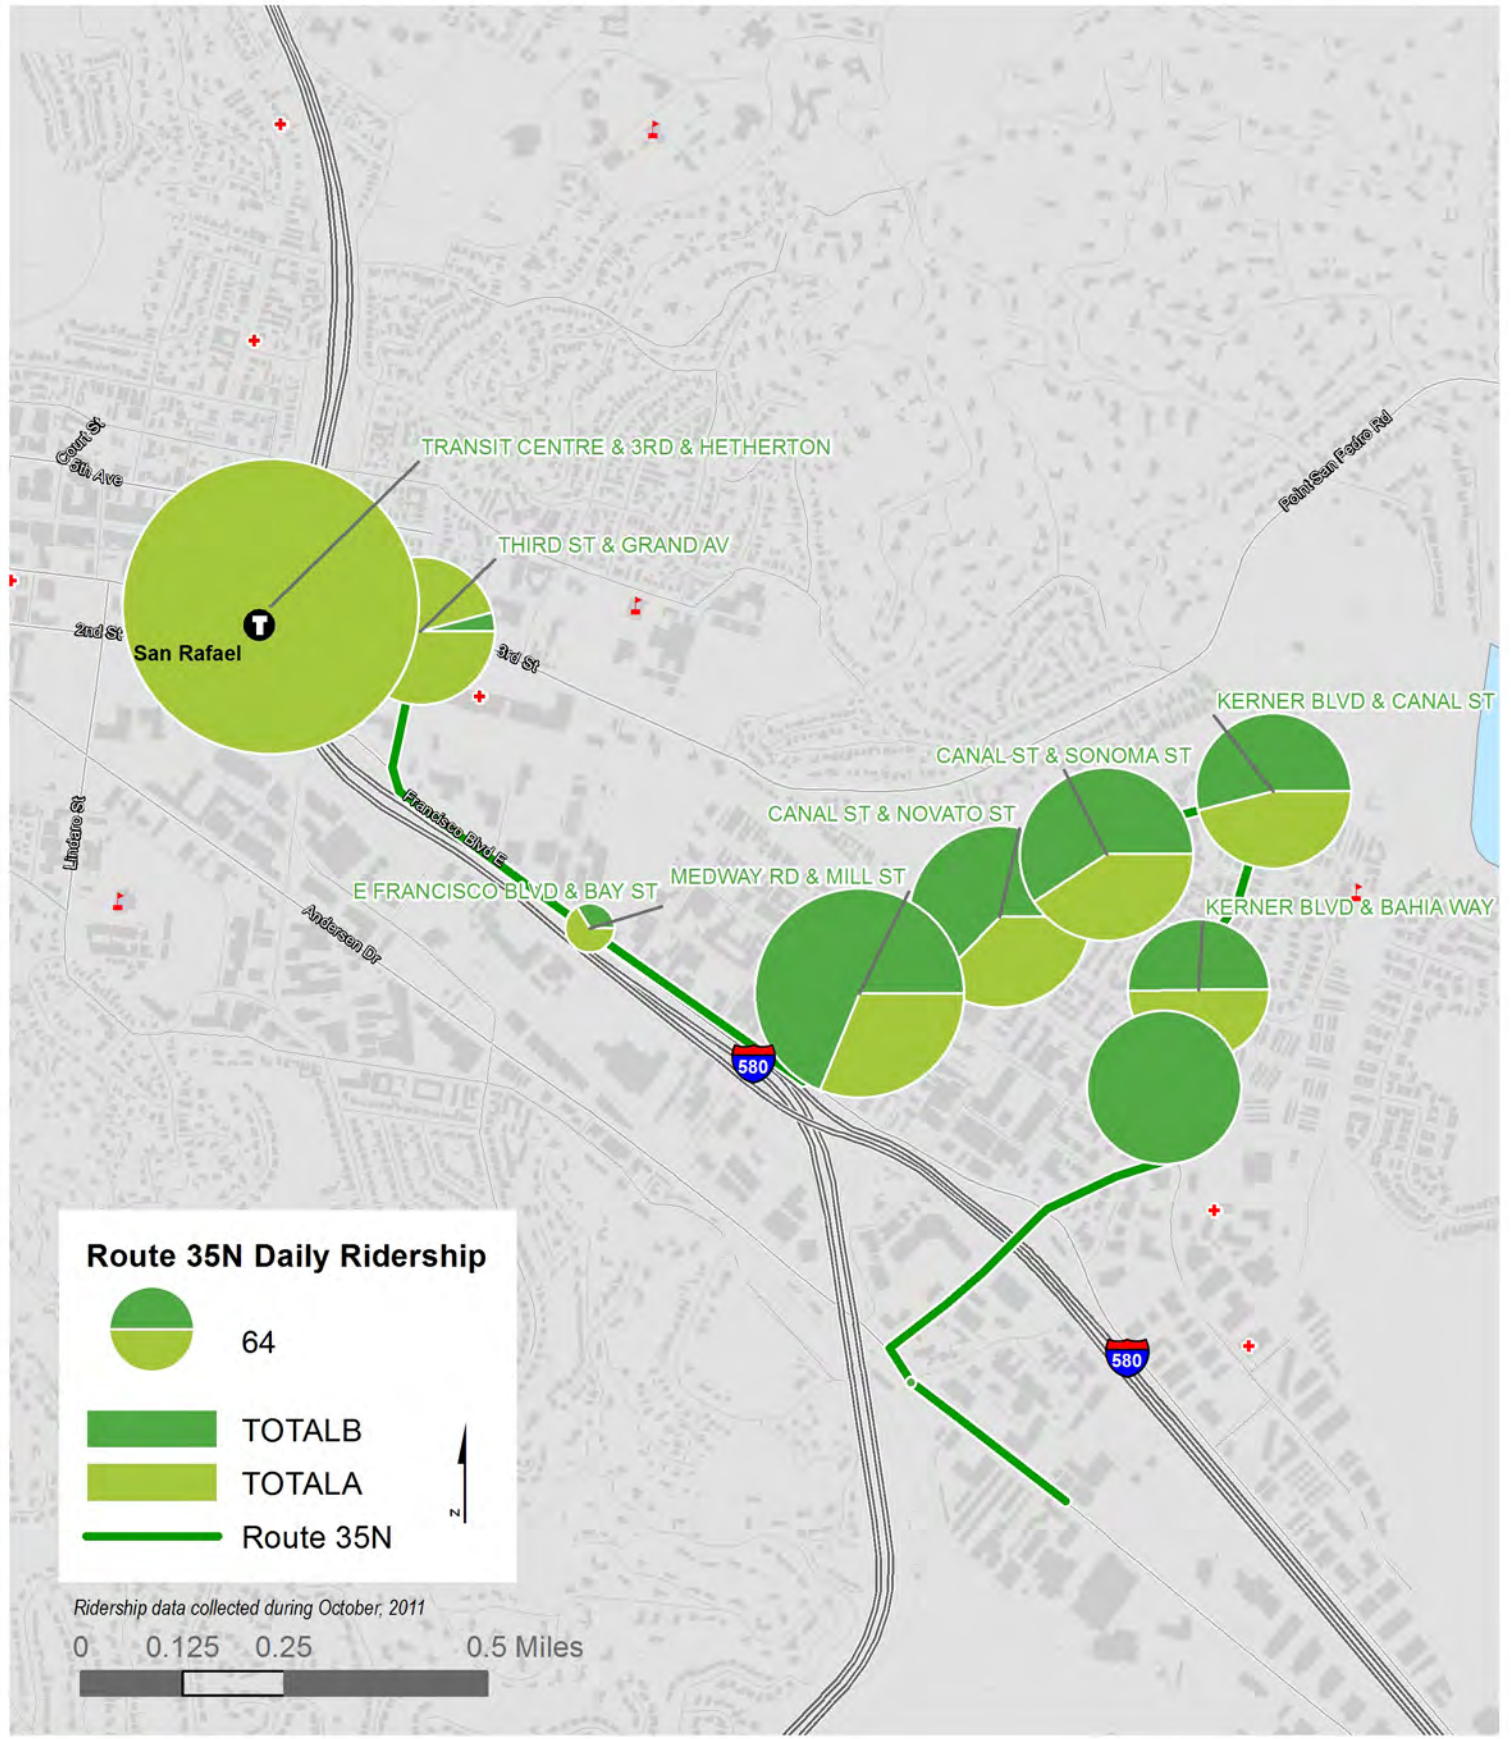

Route 35 NB (Mon-Fri)  
Max load chart

Route 35 SB (Mon-Fri)  
Load Chart

**ROUTE 35 NORTHBOUND**

*Weekday*

Total B = Total Boardings; Total A = Total Alightings

**ROUTE 35 SOUTHBOUND**

*Weekday*

Total B = Total Boardings; Total A = Total Alightings