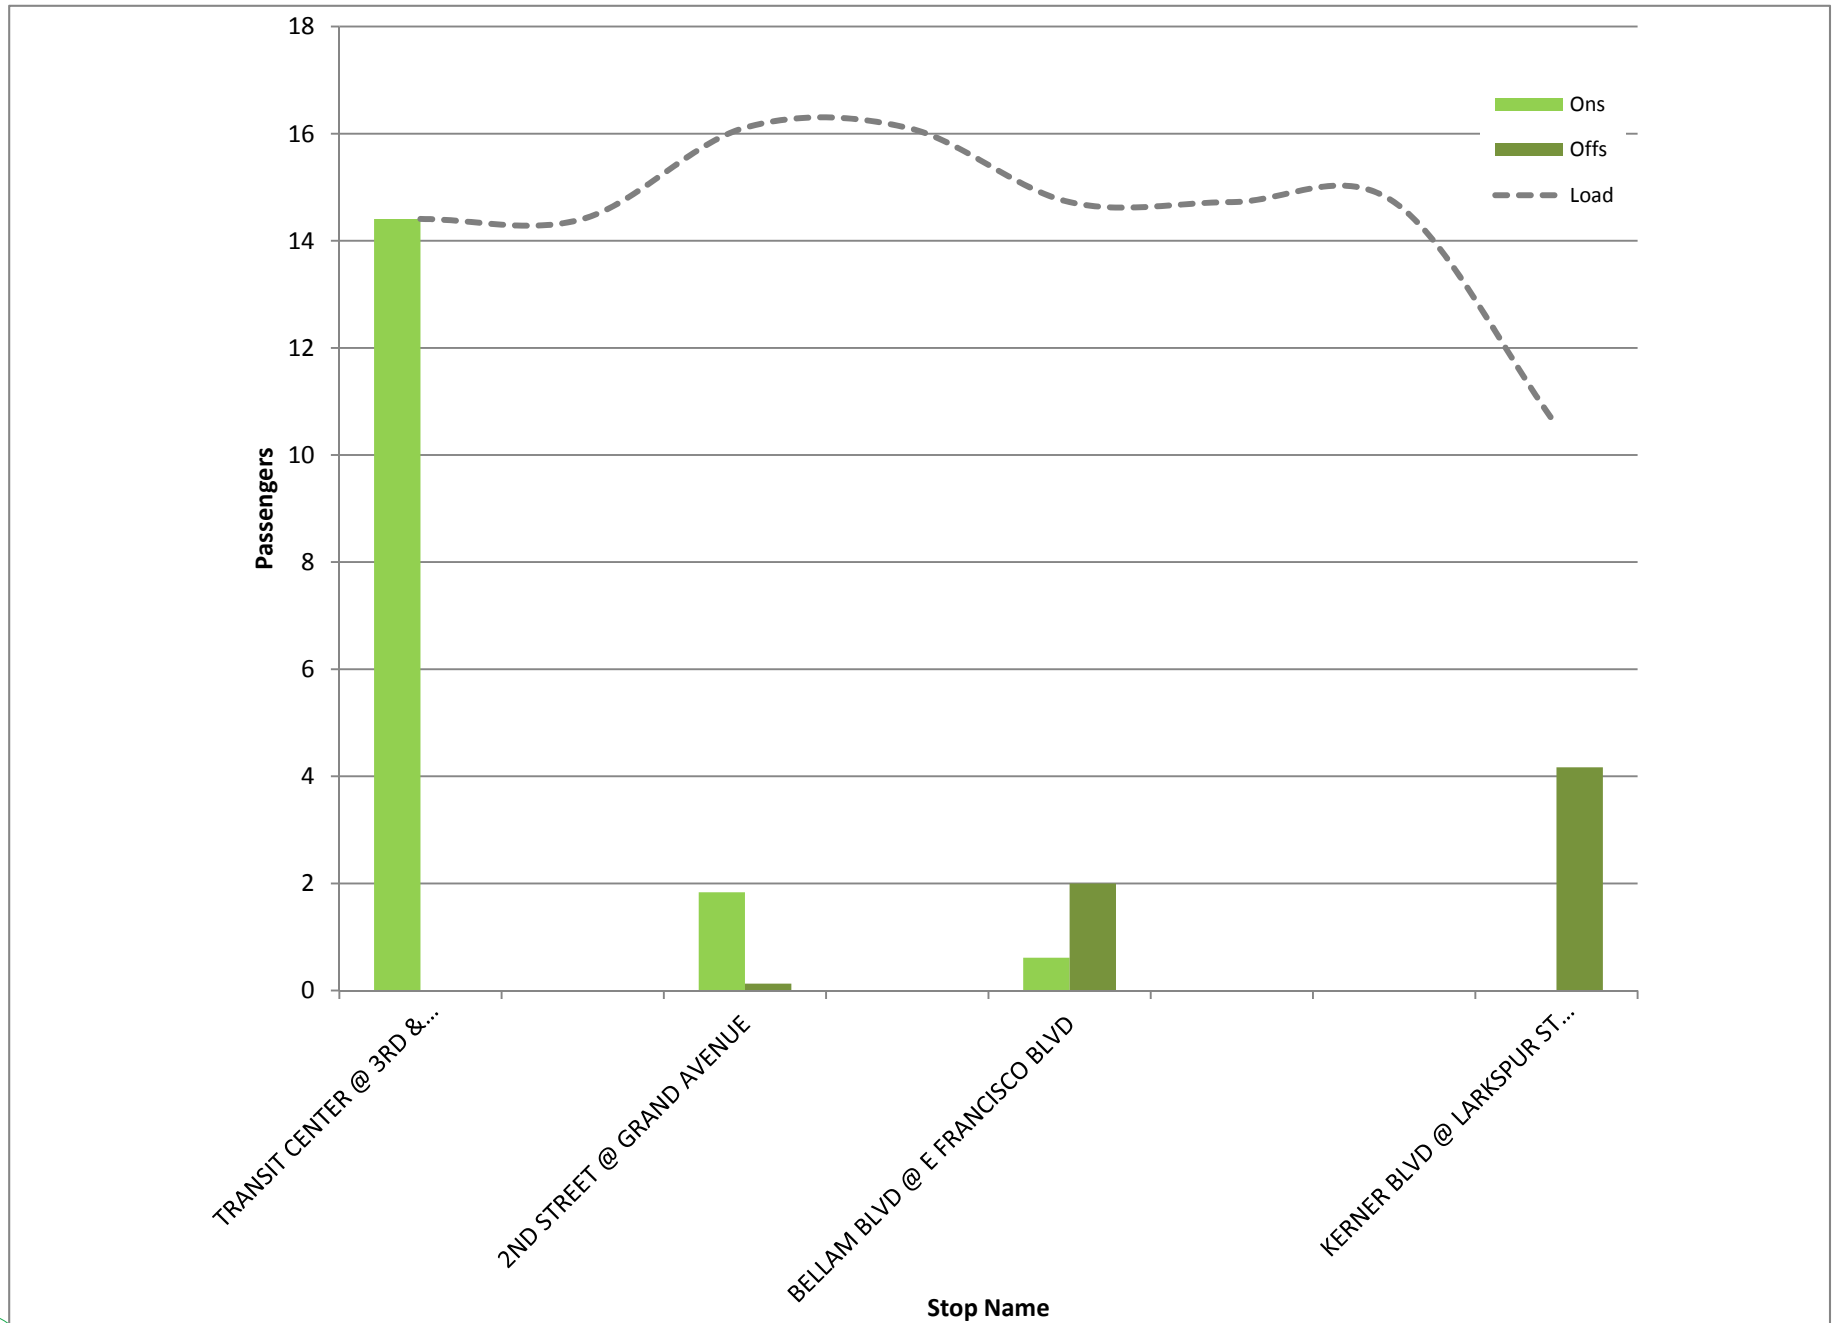

Route 35 NB (Mon-Fri)  
Max load chart

Route 35 SB (Mon-Fri)  
Load Chart

**ROUTE 35 NORTHBOUND**

*Weekday*

Total B = Total Boardings; Total A = Total Alightings

**ROUTE 35 SOUTHBOUND**

*Weekday*

Total B = Total Boardings; Total A = Total Alightings