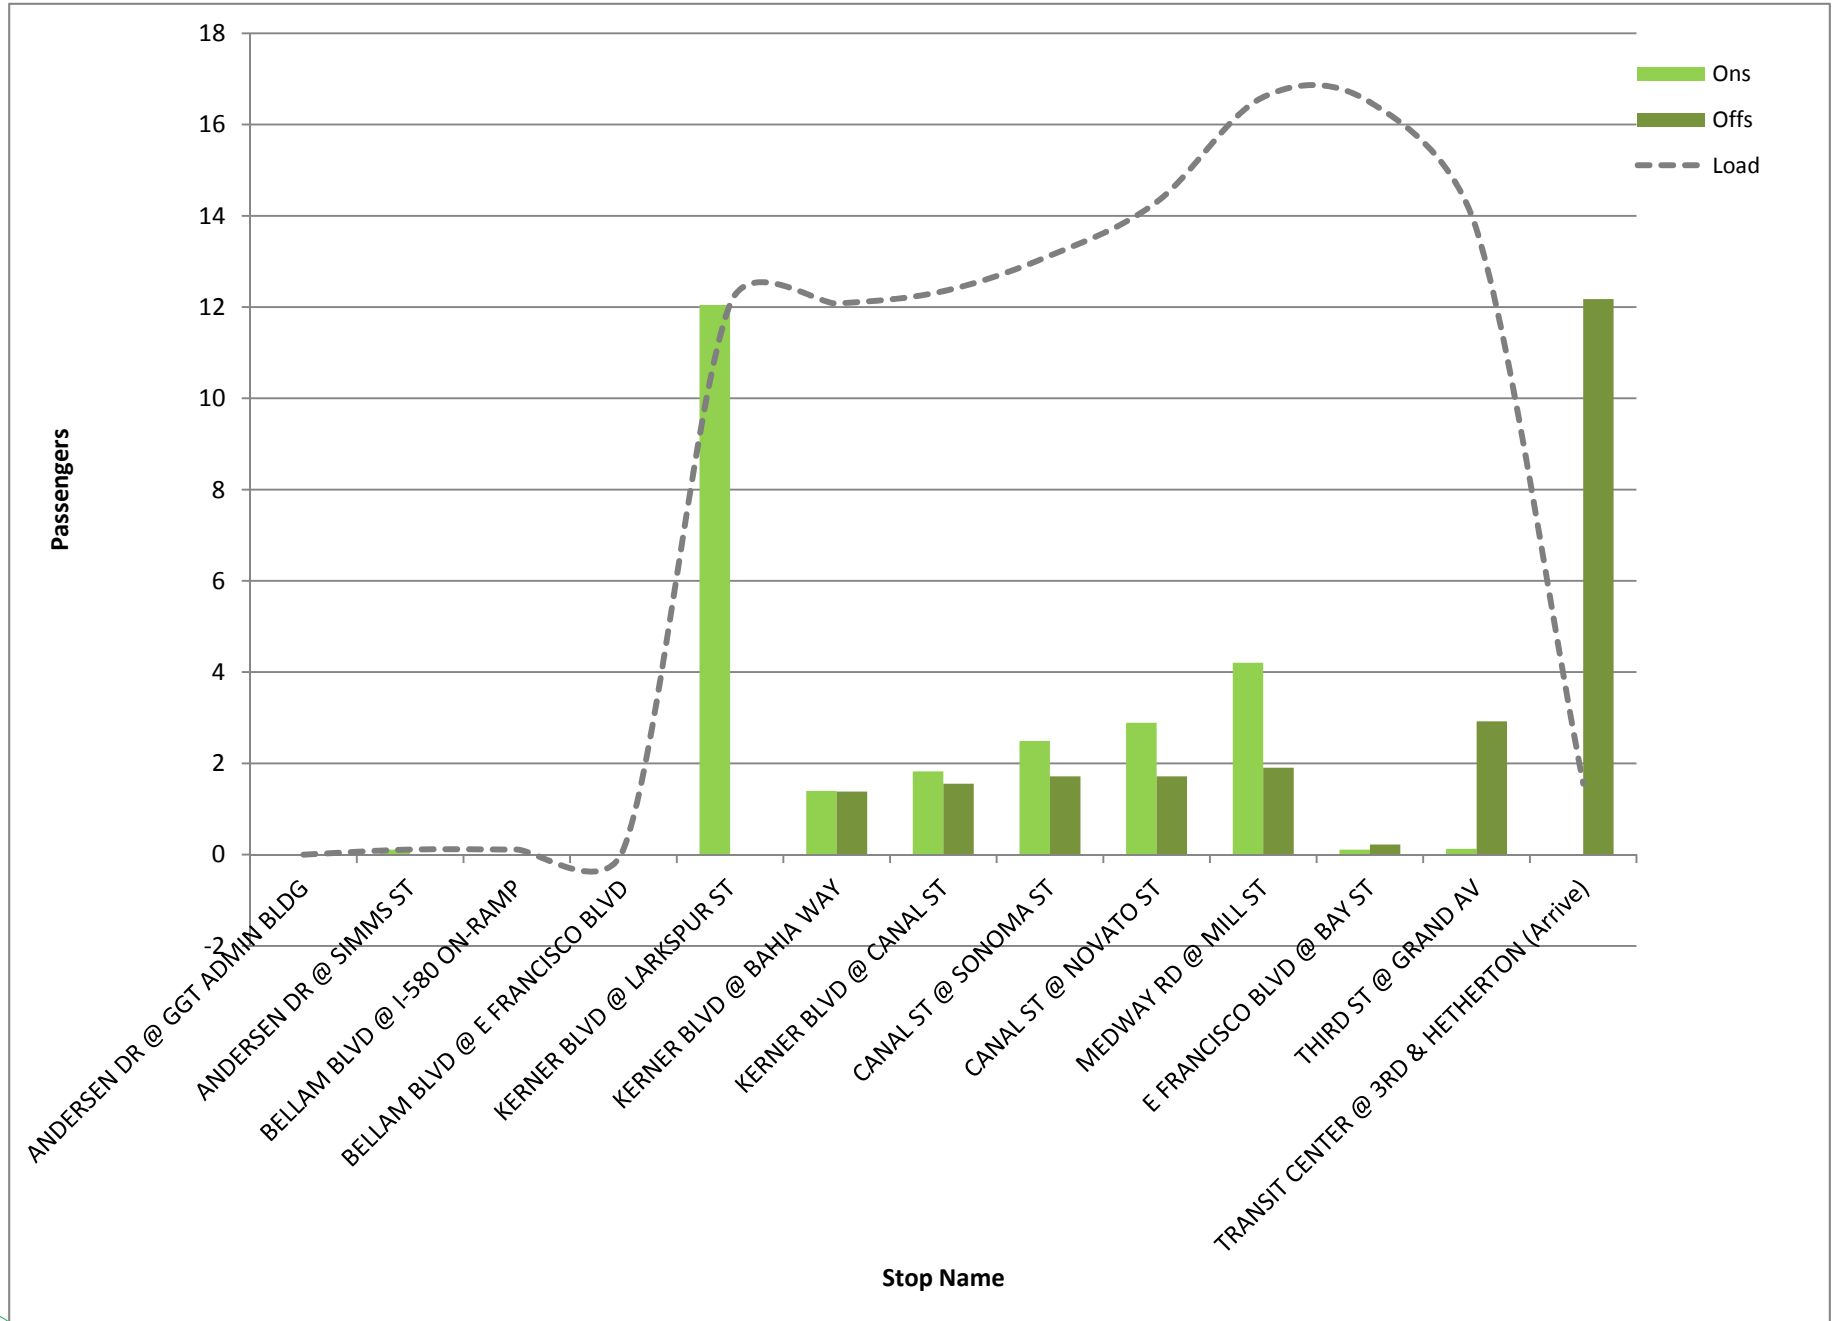

Route 35 NB (Mon-Fri)  
Max load chart

Route 35 SB (Mon-Fri)  
Load Chart

**ROUTE 35 NORTHBOUND**

*Weekday*

Total B = Total Boardings; Total A = Total Alightings

**ROUTE 35 SOUTHBOUND**

*Weekday*

Total B = Total Boardings; Total A = Total Alightings