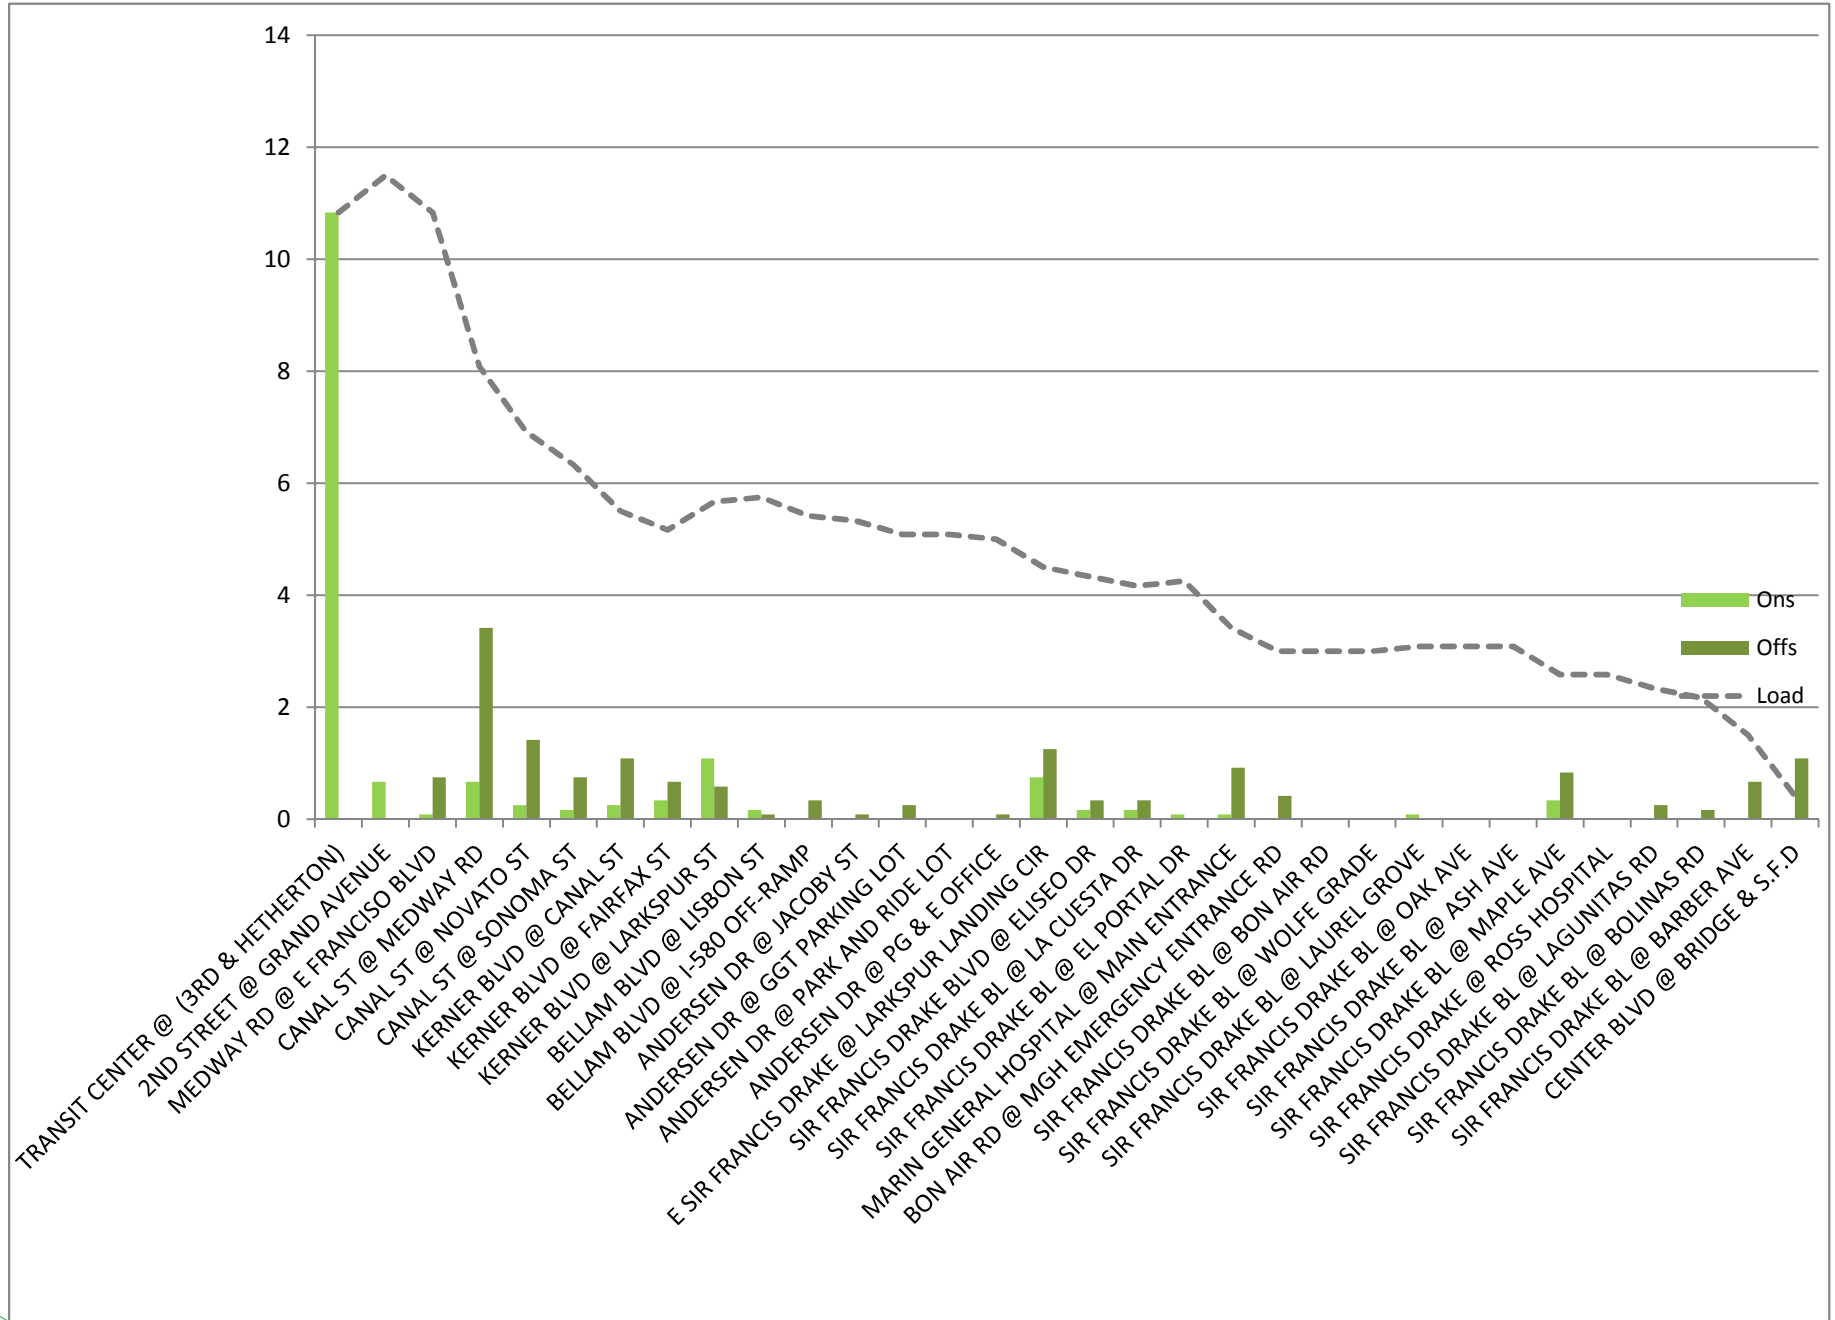

Route 29 EB Saturday
Max Load Chart

Route 29 WB Saturday
Max Load Chart

ROUTE 29 EASTBOUND

Saturday

Total B = Total Boardings; Total A = Total Alightings

ROUTE 29 WESTBOUND

Saturday

Total B = Total Boardings; Total A = Total Alightings