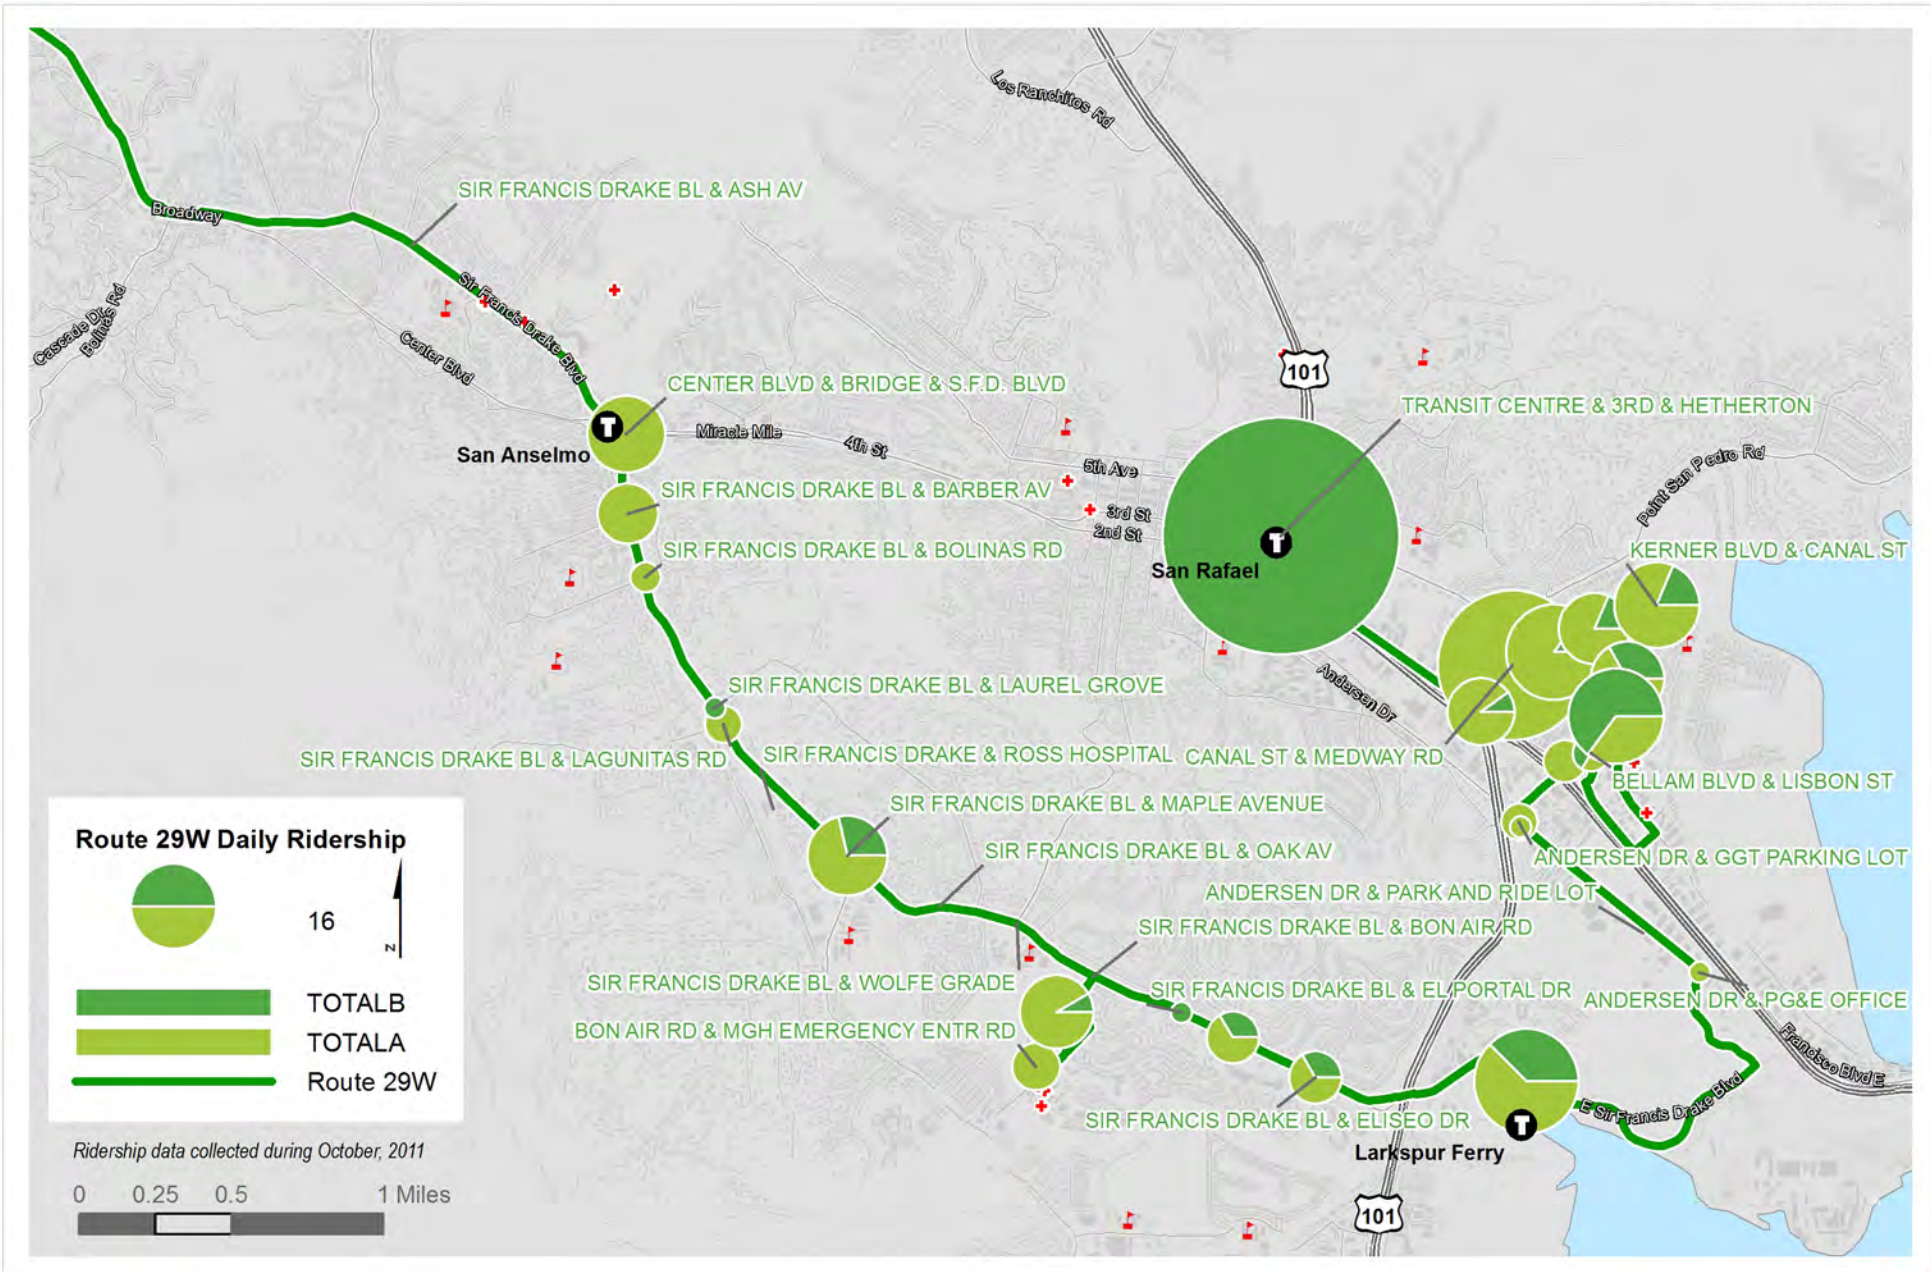

Route 29 EB Saturday
Max Load Chart

Route 29 WB Saturday
Max Load Chart

ROUTE 29 EASTBOUND

Saturday

Total B = Total Boardings; Total A = Total Alightings

ROUTE 29 WESTBOUND

Saturday

Total B = Total Boardings; Total A = Total Alightings