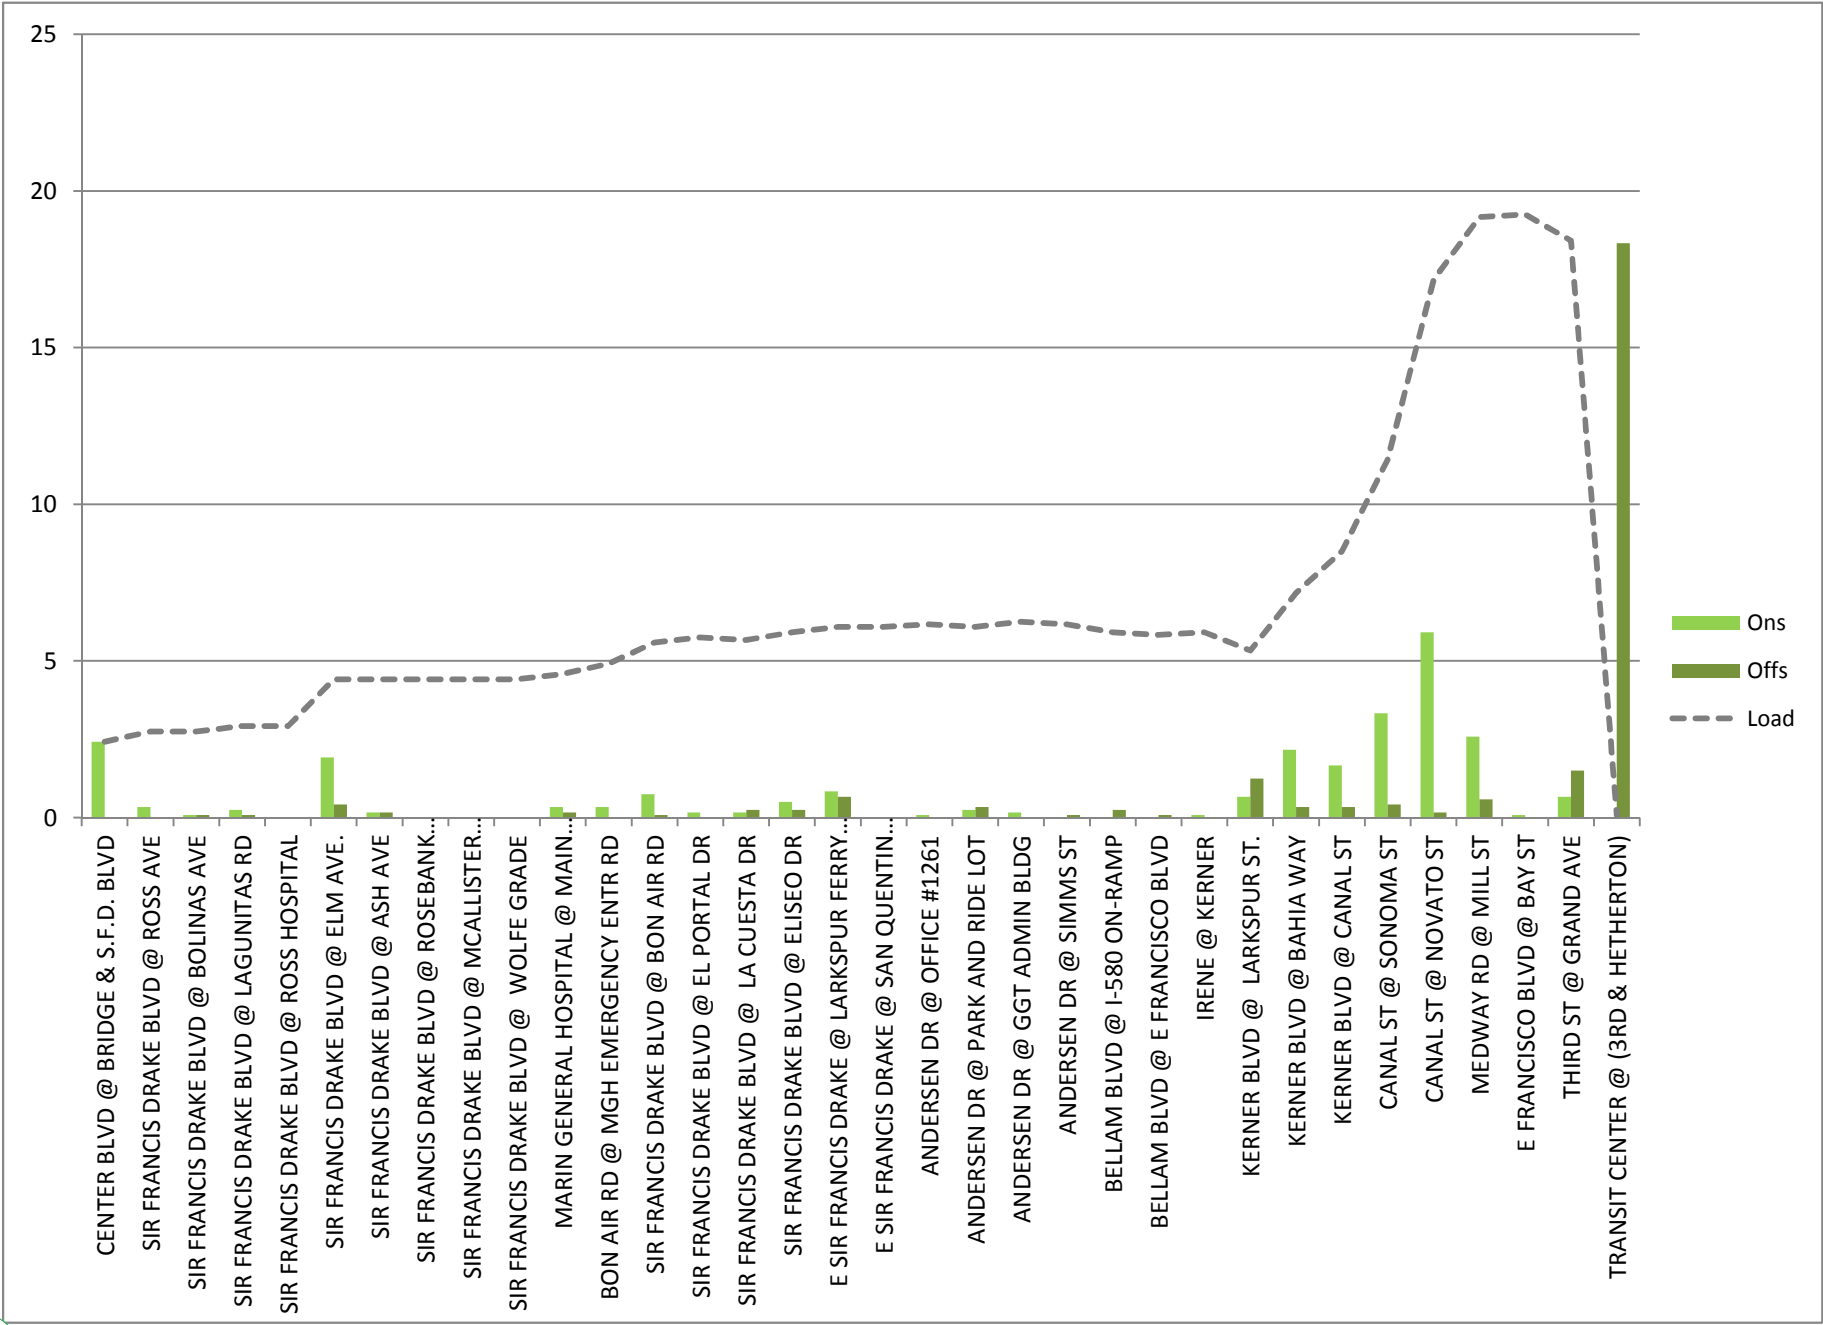

Route 29 EB Saturday
Max Load Chart

Route 29 WB Saturday
Max Load Chart

ROUTE 29 EASTBOUND

Saturday

Total B = Total Boardings; Total A = Total Alightings

ROUTE 29 WESTBOUND

Saturday

Total B = Total Boardings; Total A = Total Alightings