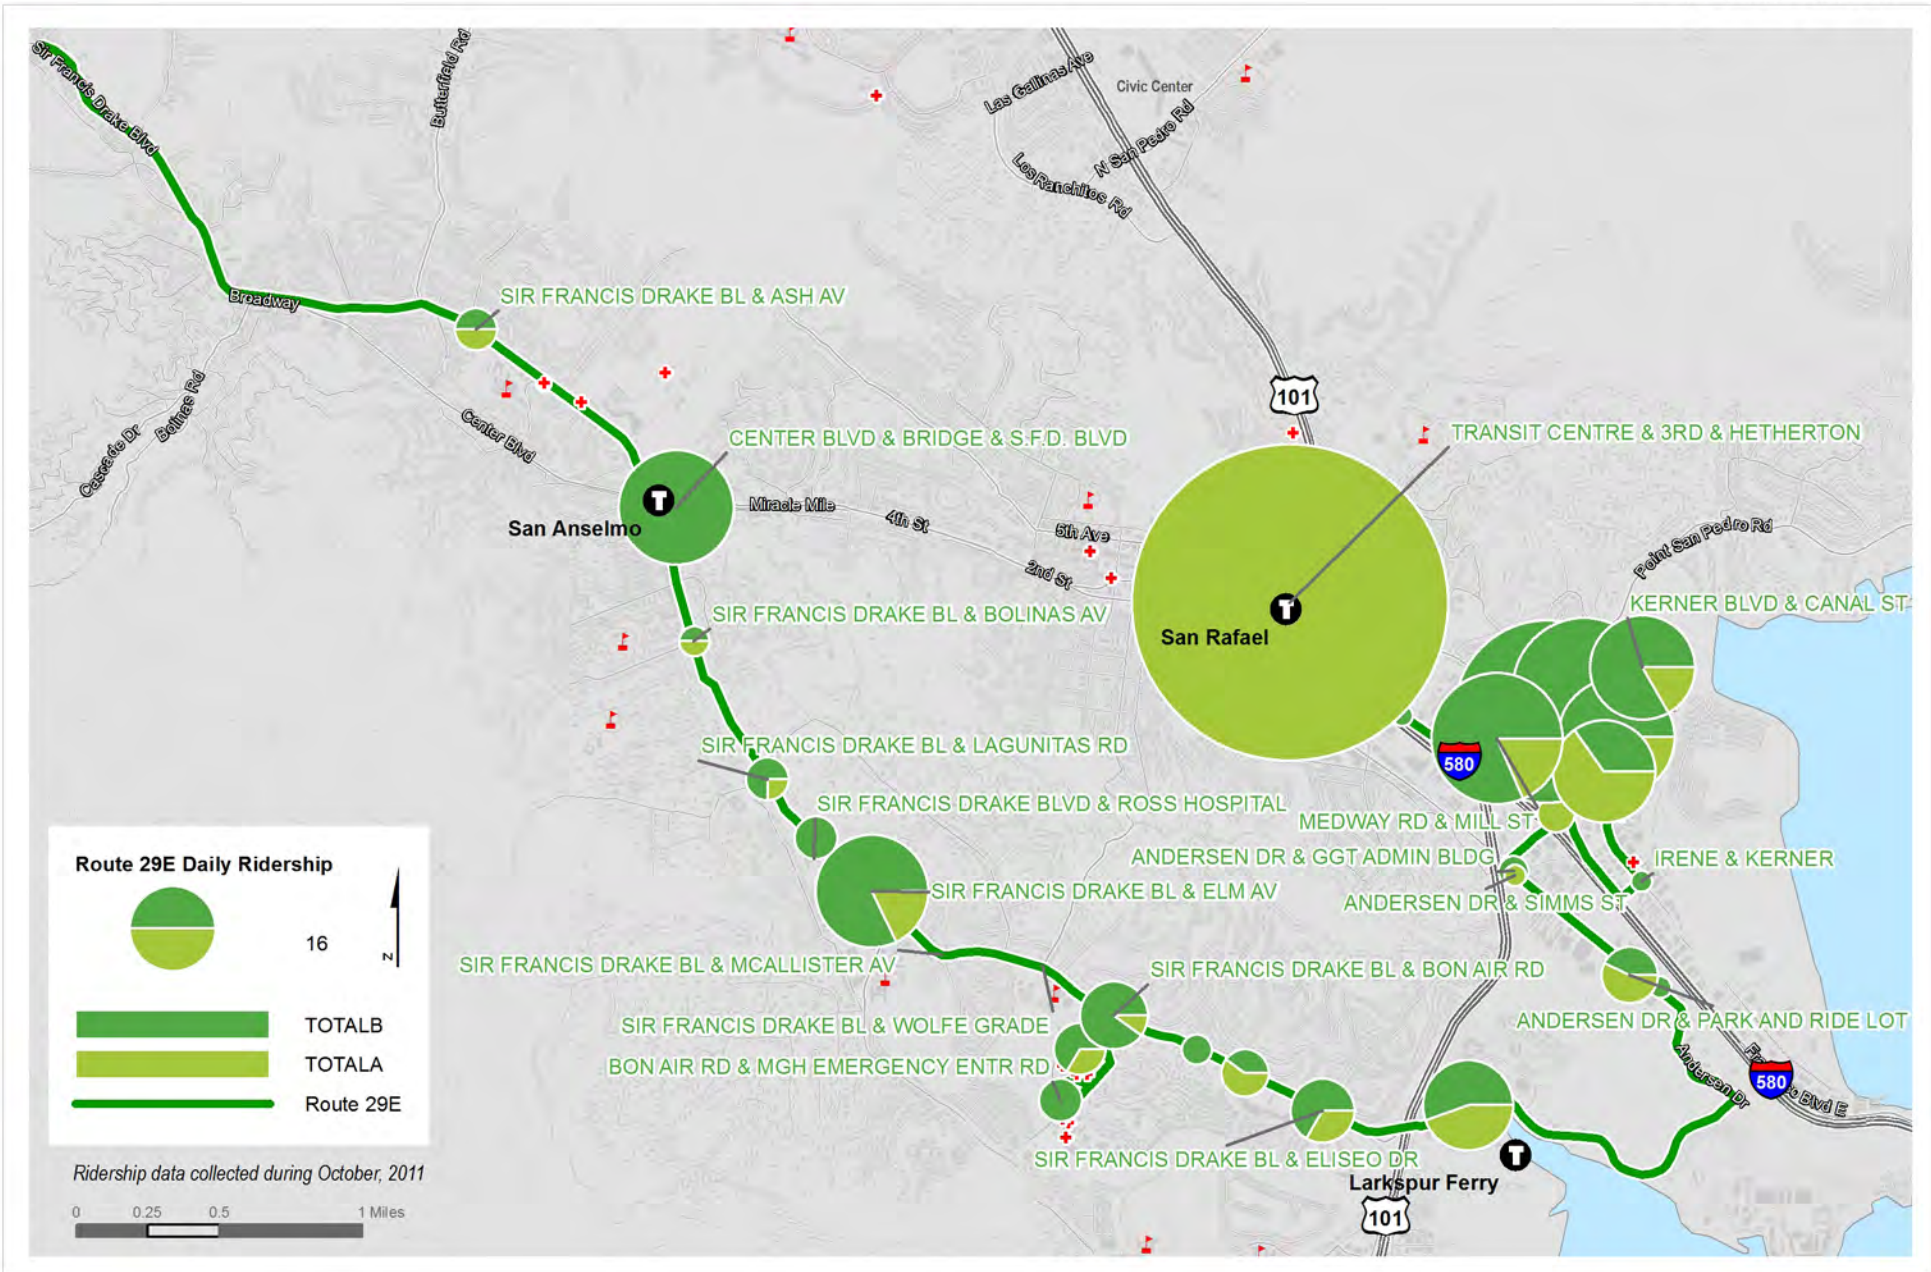

Route 29 EB Saturday
Max Load Chart

Route 29 WB Saturday
Max Load Chart

ROUTE 29 EASTBOUND

Saturday

Total B = Total Boardings; Total A = Total Alightings

ROUTE 29 WESTBOUND

Saturday

Total B = Total Boardings; Total A = Total Alightings