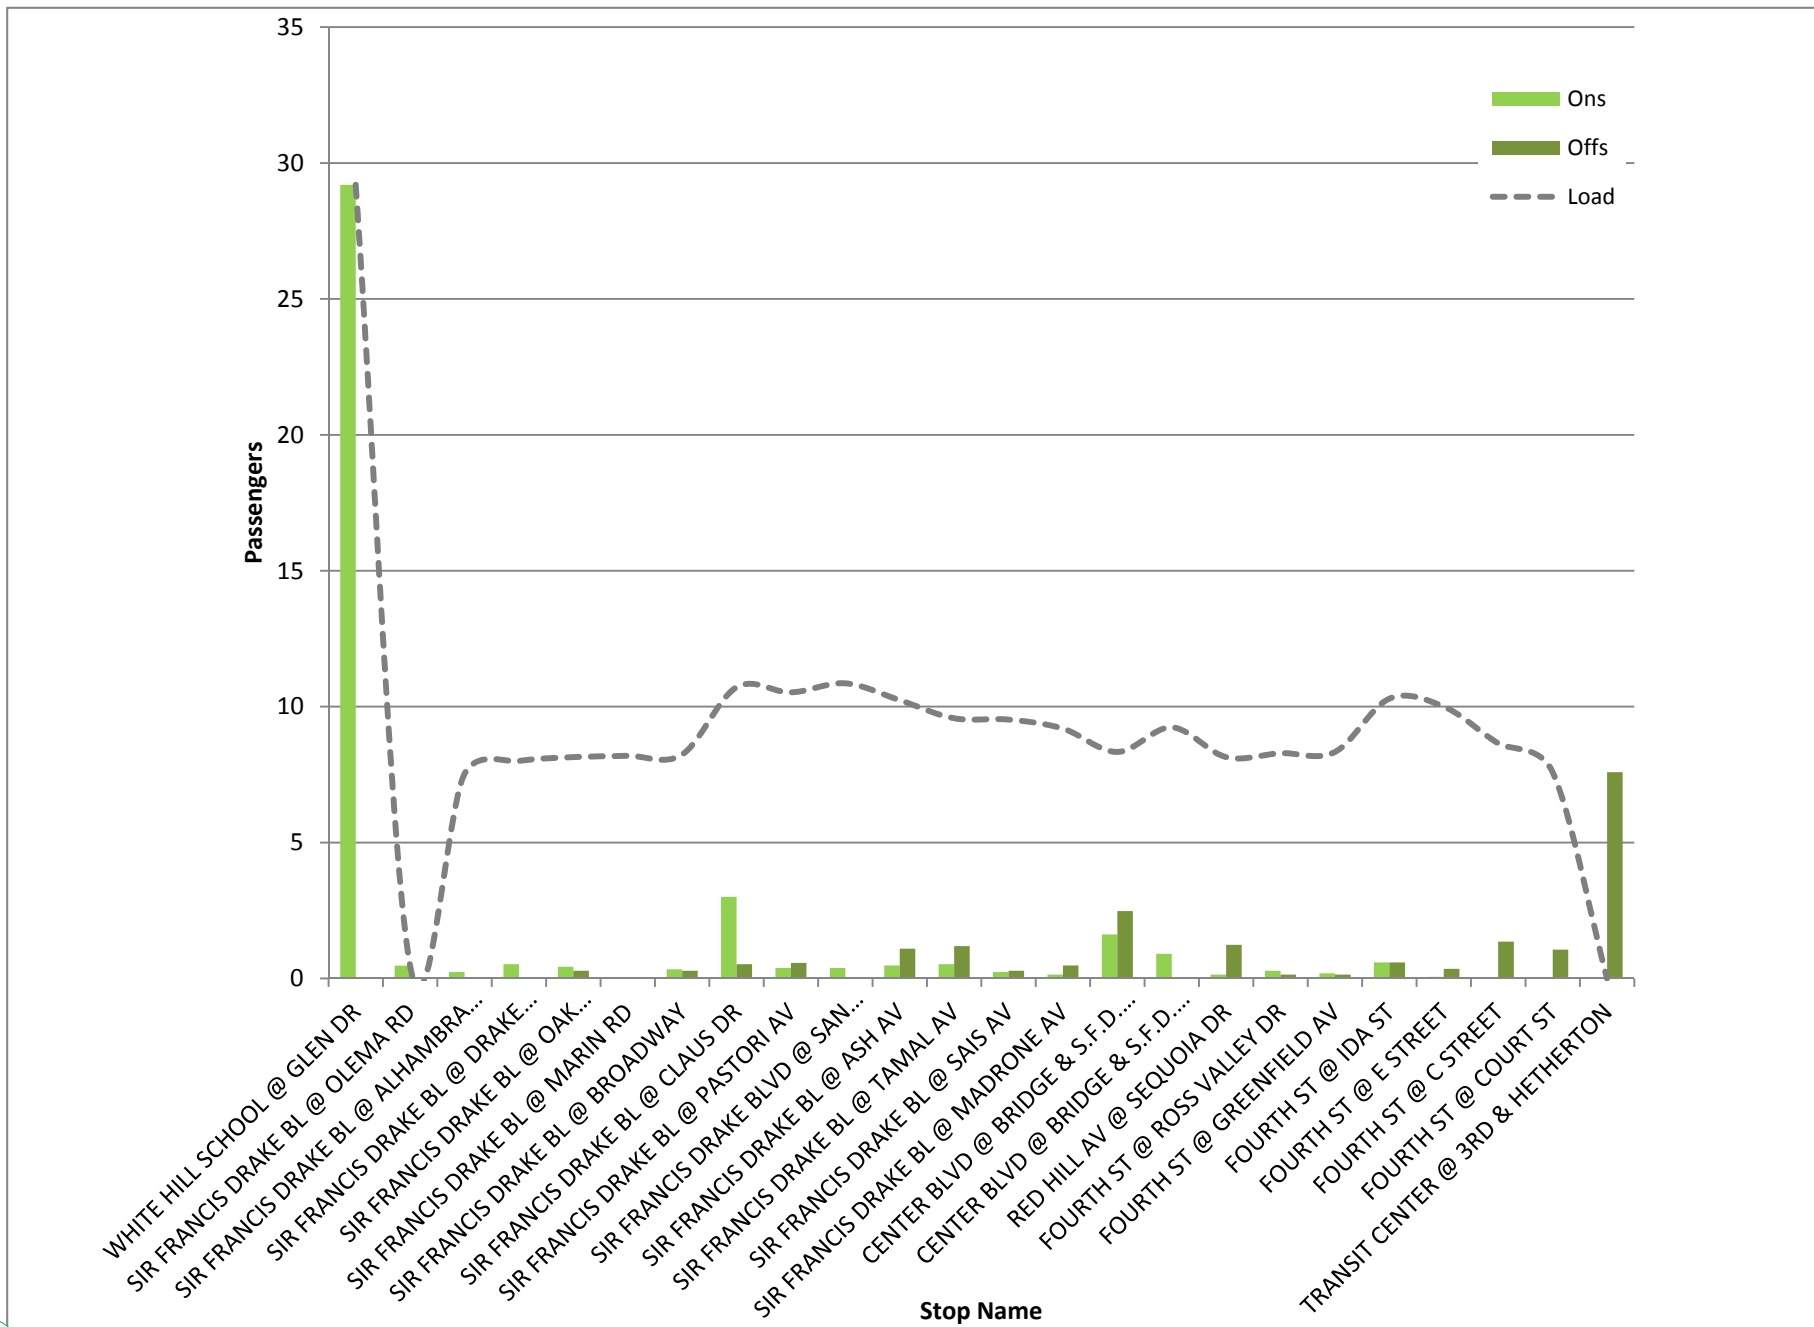

Route 23 EB Mon-Fri  
Max Load Chart

Route 23 WB Mon-Fri  
Max Load Chart

ROUTE 23 EASTBOUND

Weekday

Total B = Total Boardings; Total A = Total Alightings

ROUTE 23 WESTBOUND

Weekday

Total B = Total Boardings; Total A = Total Alightings