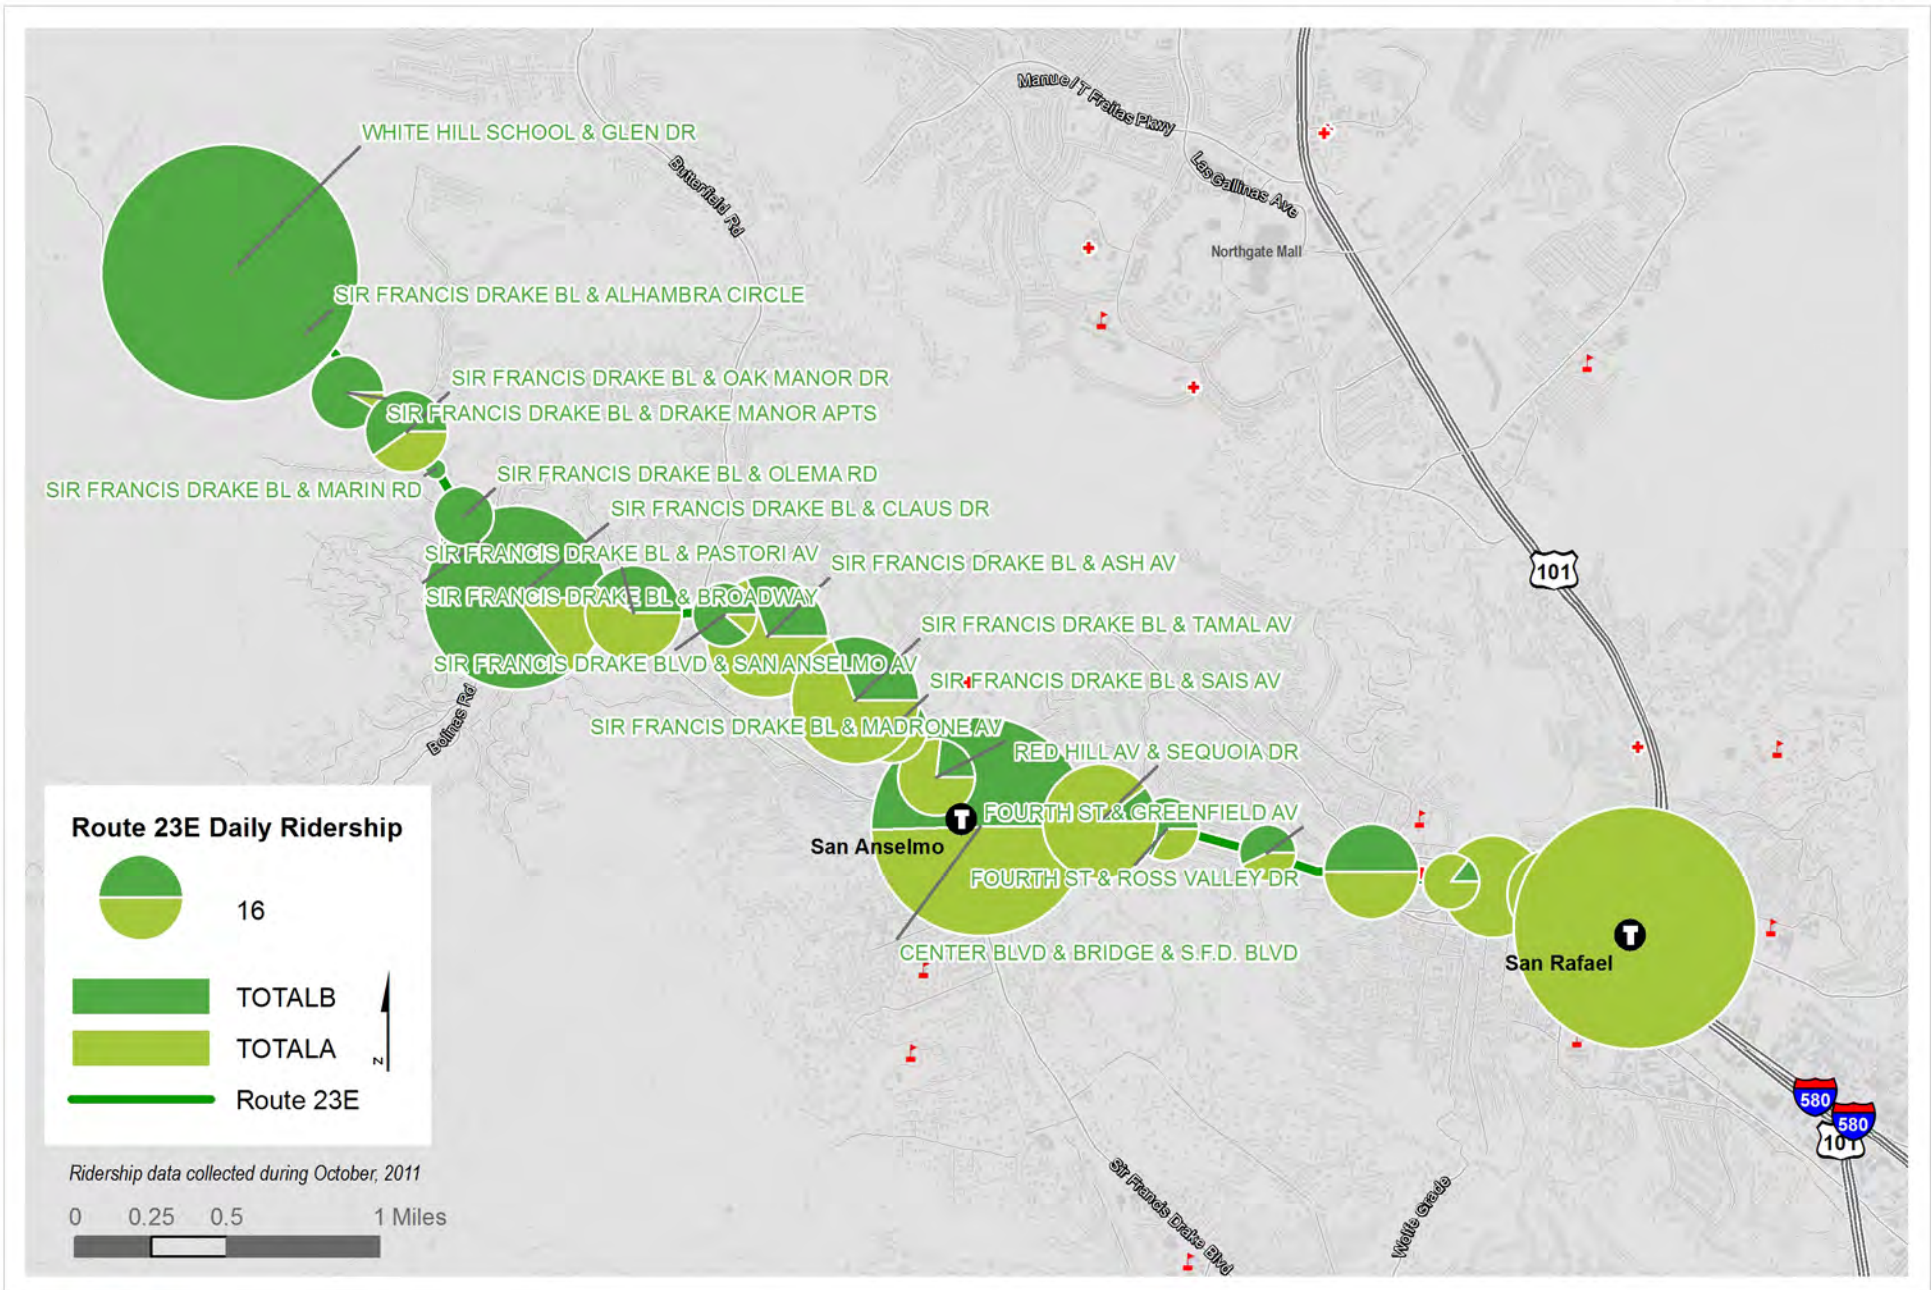

Route 23 EB Mon-Fri  
Max Load Chart

Route 23 WB Mon-Fri  
Max Load Chart

ROUTE 23 EASTBOUND

Weekday

Total B = Total Boardings; Total A = Total Alightings

ROUTE 23 WESTBOUND

Weekday

Total B = Total Boardings; Total A = Total Alightings