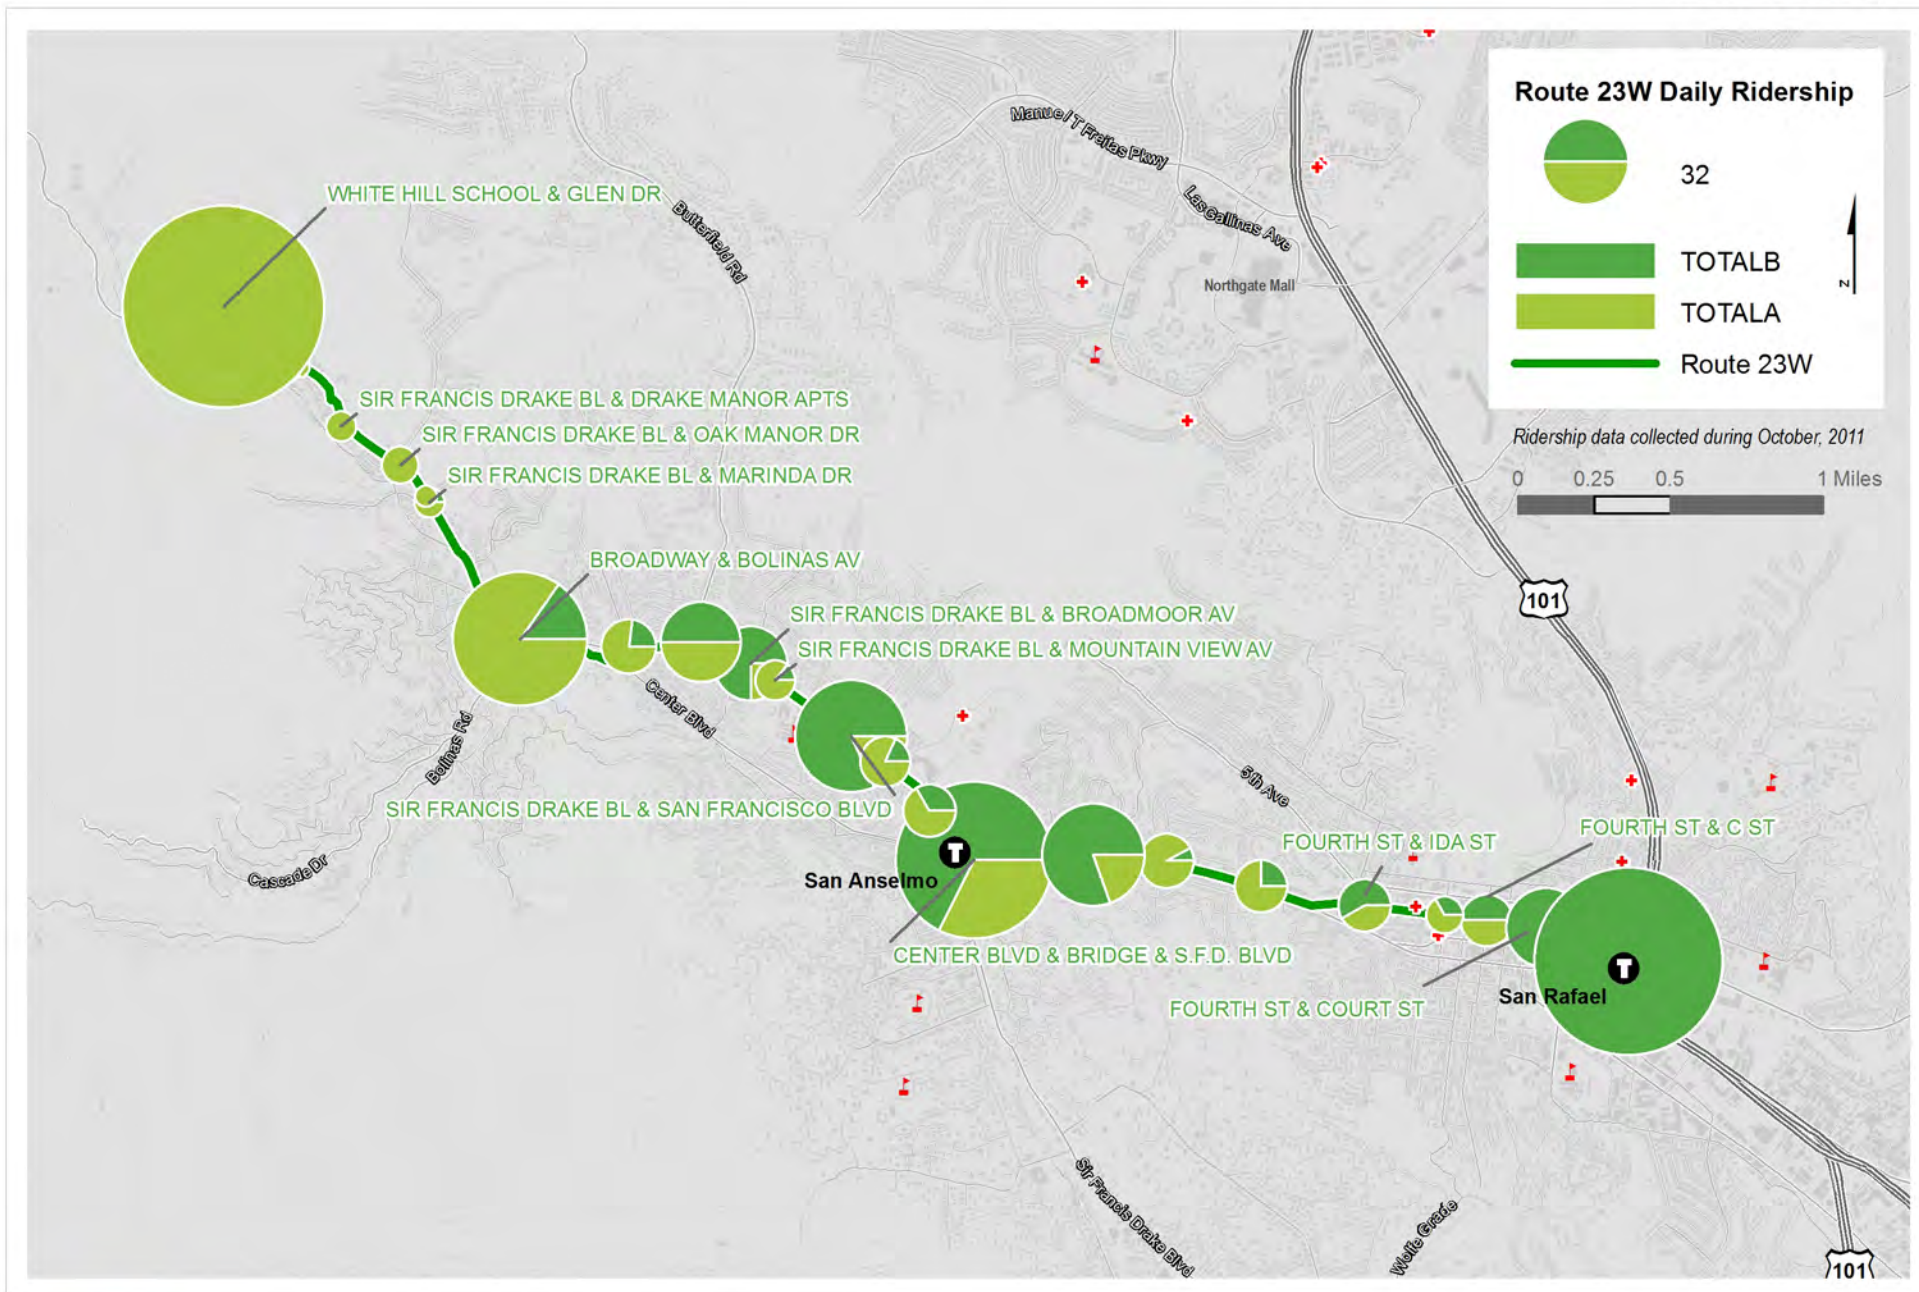

Route 23 EB Mon-Fri  
Max Load Chart

Route 23 WB Mon-Fri  
Max Load Chart

ROUTE 23 EASTBOUND

Weekday

Total B = Total Boardings; Total A = Total Alightings

ROUTE 23 WESTBOUND

Weekday

Total B = Total Boardings; Total A = Total Alightings