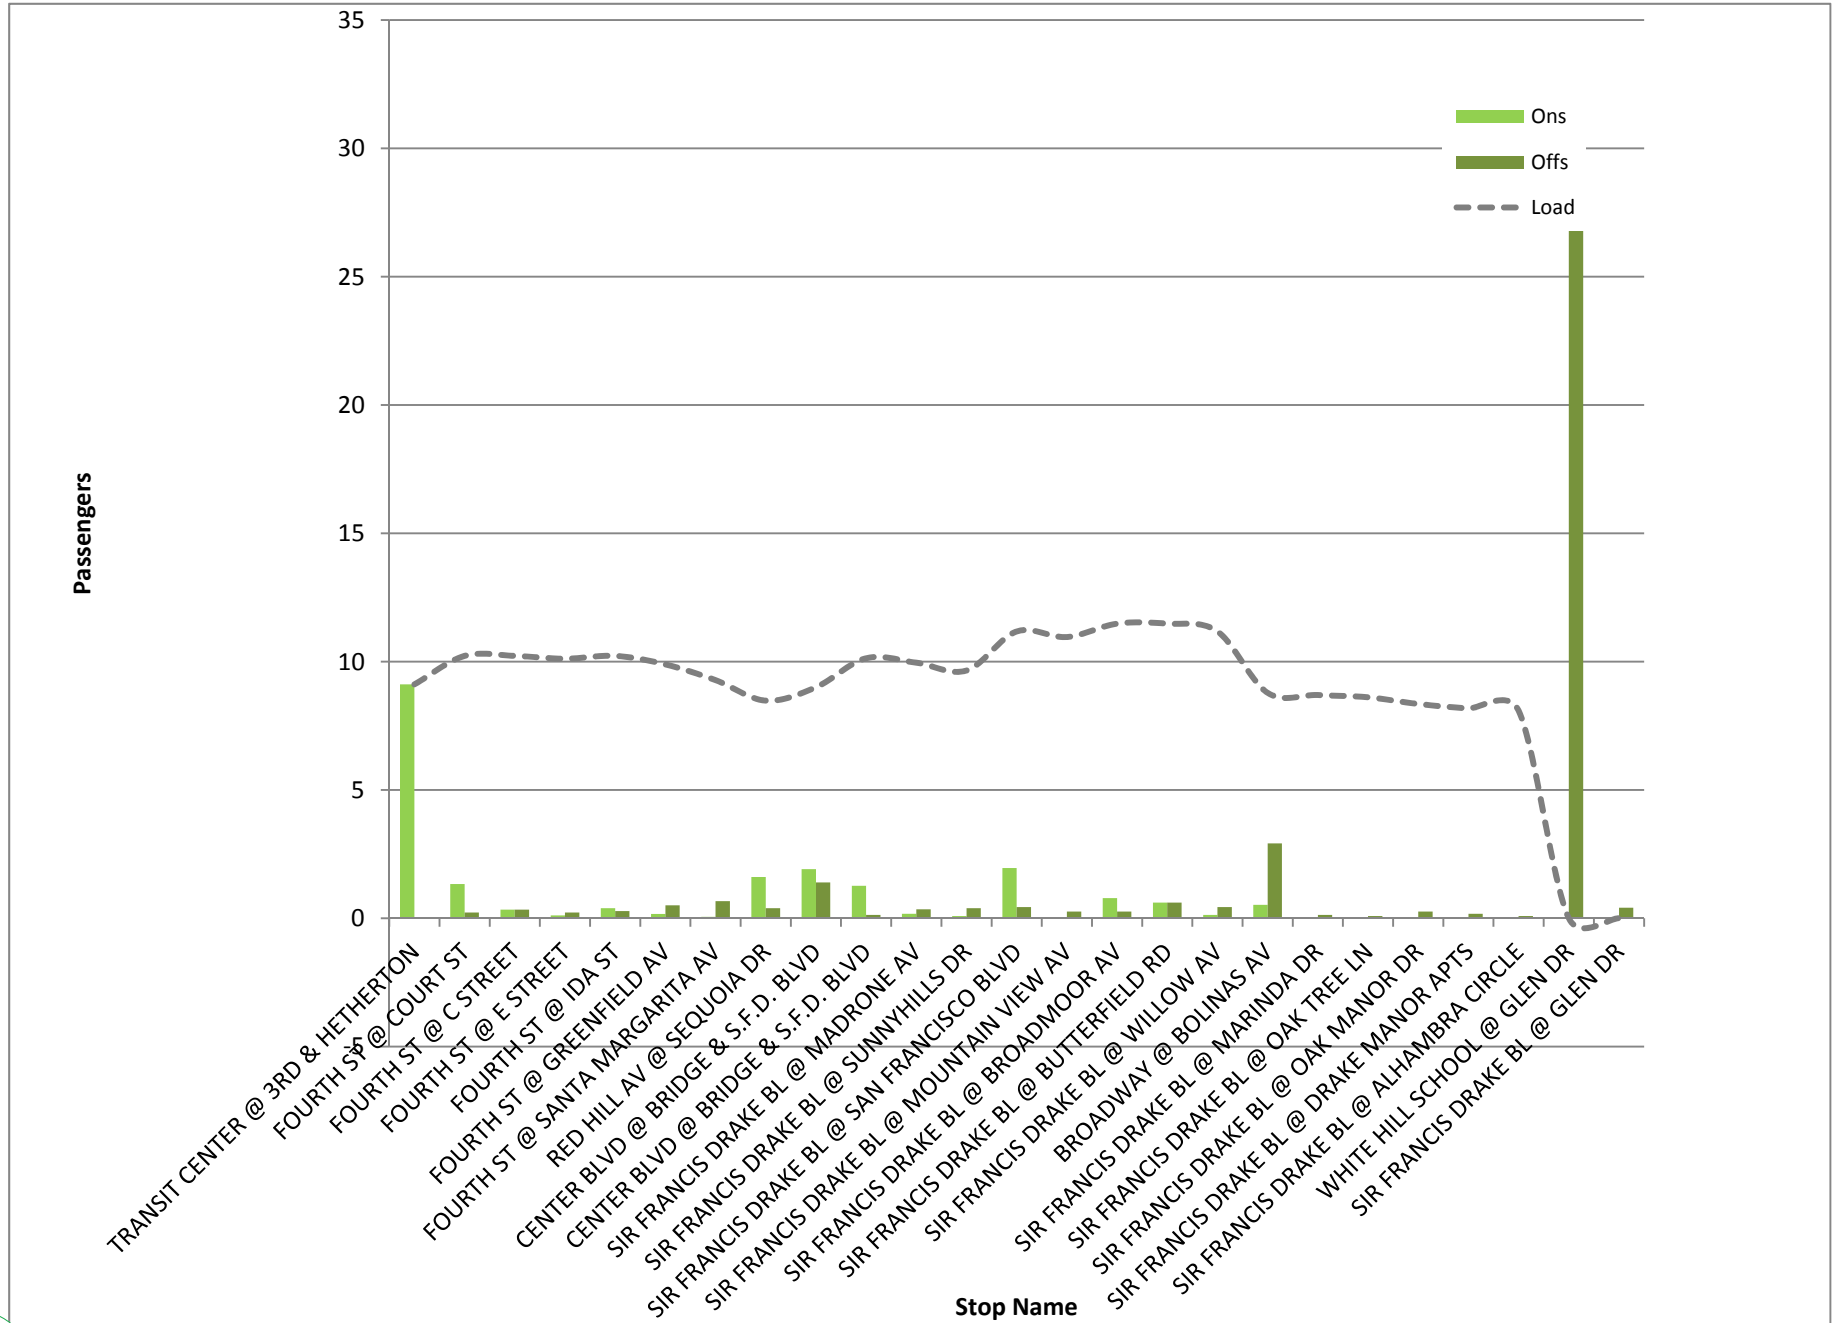

Route 23 EB Mon-Fri  
Max Load Chart

Route 23 WB Mon-Fri  
Max Load Chart

ROUTE 23 EASTBOUND

Weekday

Total B = Total Boardings; Total A = Total Alightings

ROUTE 23 WESTBOUND

Weekday

Total B = Total Boardings; Total A = Total Alightings